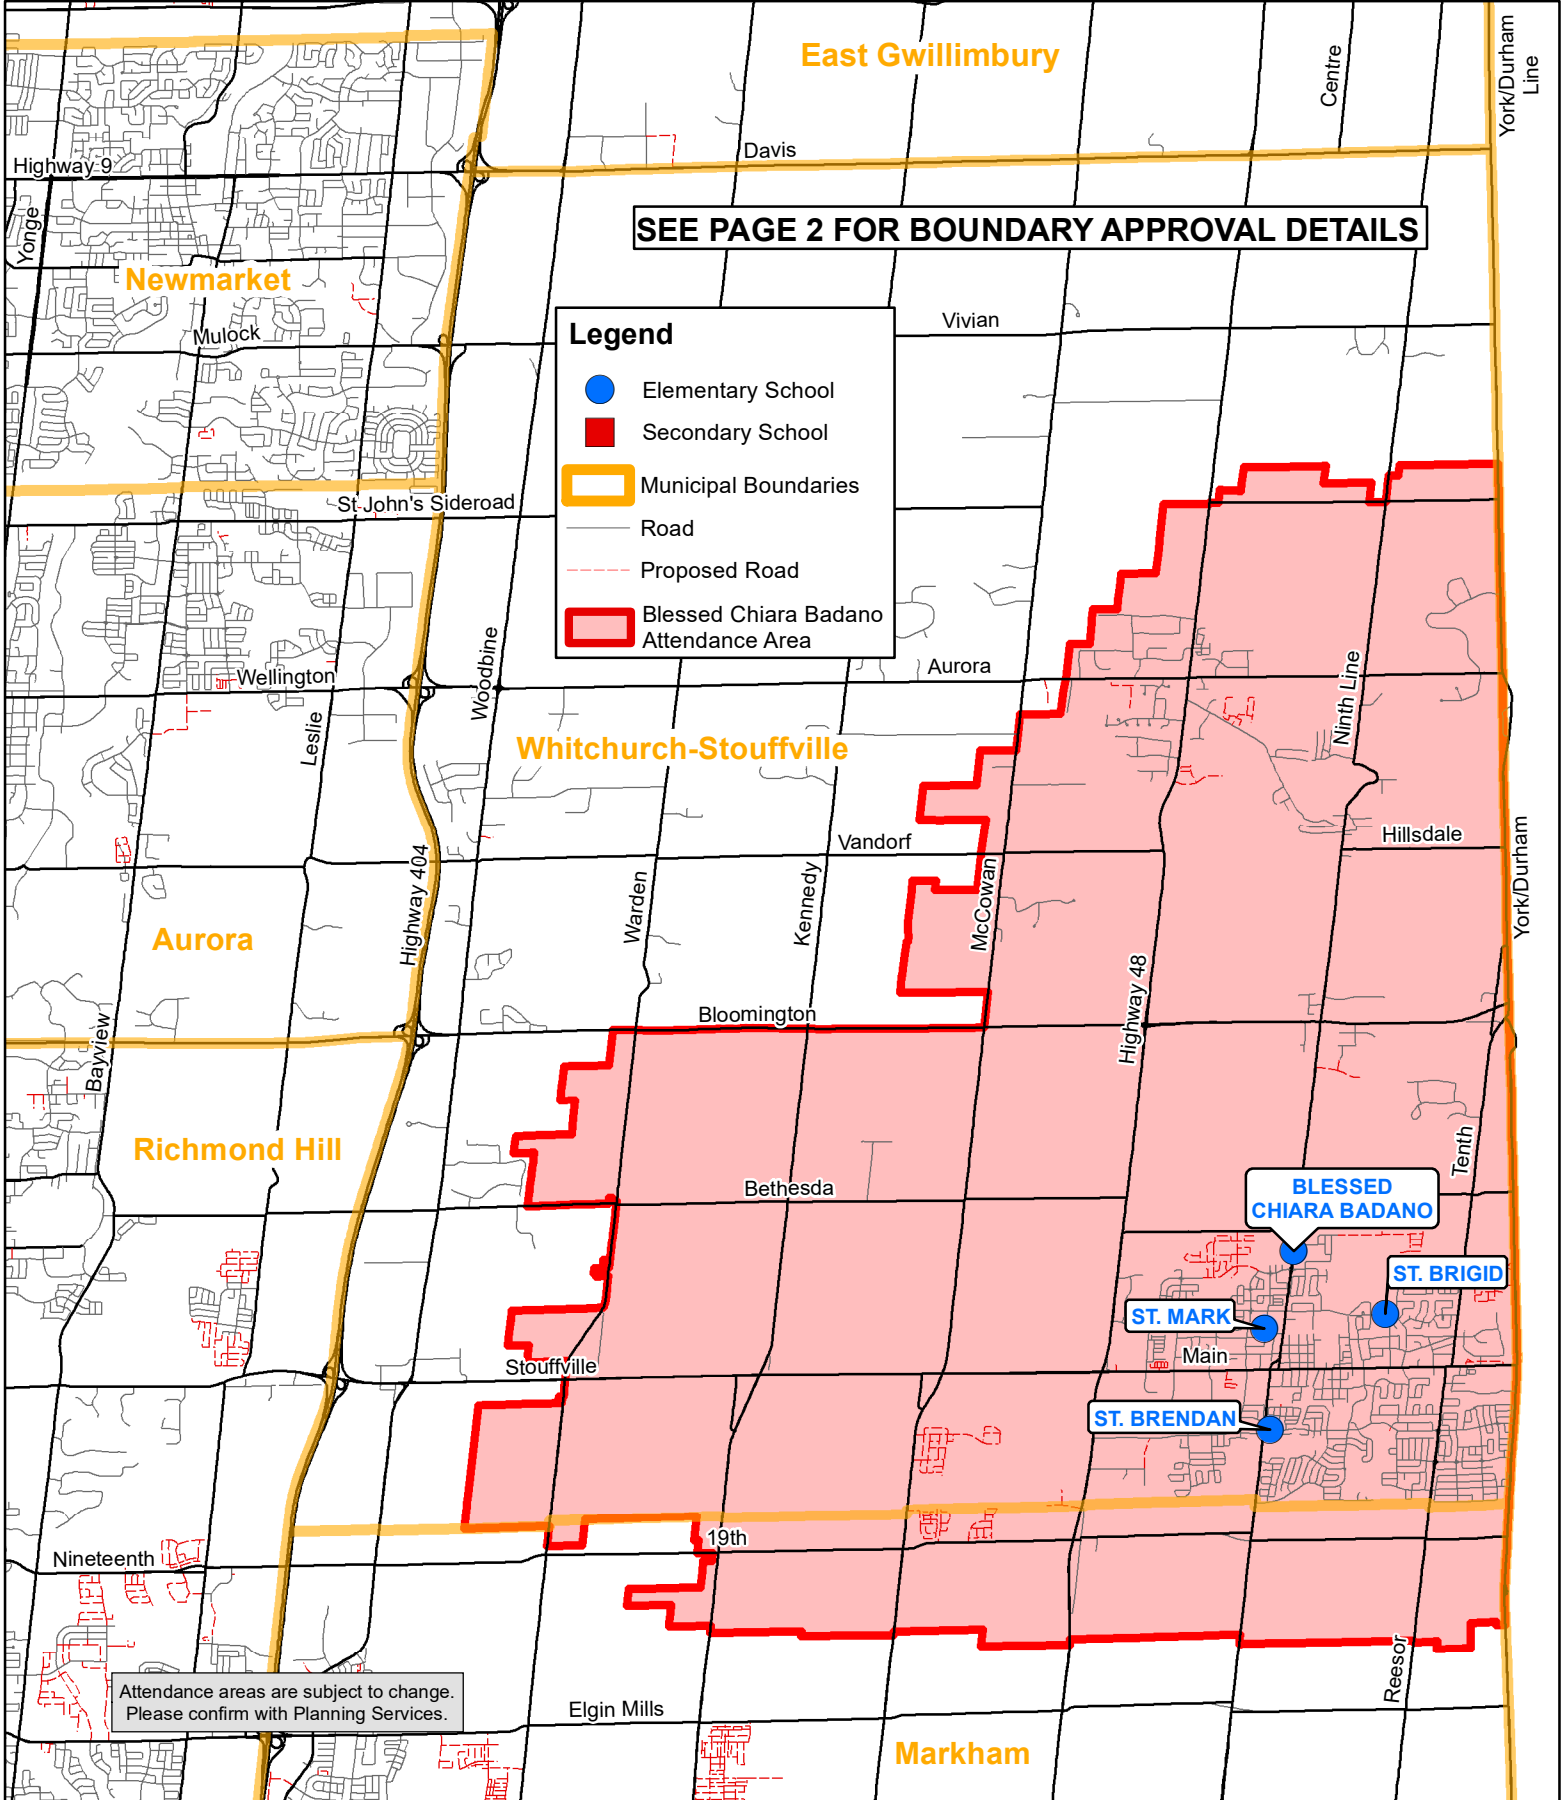

55 Meridian Drive
Phone: TBD

School Attendance Area - Town of Whitchurch-Stouffville

BLESSED CHIARA BADANO CES (Grade 1 to 6)

Board Approved: November 24, 2020
Date Effective: Upon Opening

At the Regular Boundary Meeting of November 24, 2020 Trustees approved the following motions regarding the Stouffville Boundary Review:

THAT upon opening, Blessed Chiara Badano CES be organized as a Single Track French Immersion school offering Grades 1 to 6.

THAT upon opening, St. Katharine Drexel CHS will offer French Immersion for students in Grade 7 and 8

THAT the attendance area for the Blessed Chiara Badano CES (French Immersion) be the combined French Immersion attendance areas of St. Mark CES and St. Brendan CES as identified on Map 6.

THAT Option 1 as identified on Map 4 be approved as the attendance area for St. Katharine Drexel CHS to serve grades 7 - 12.