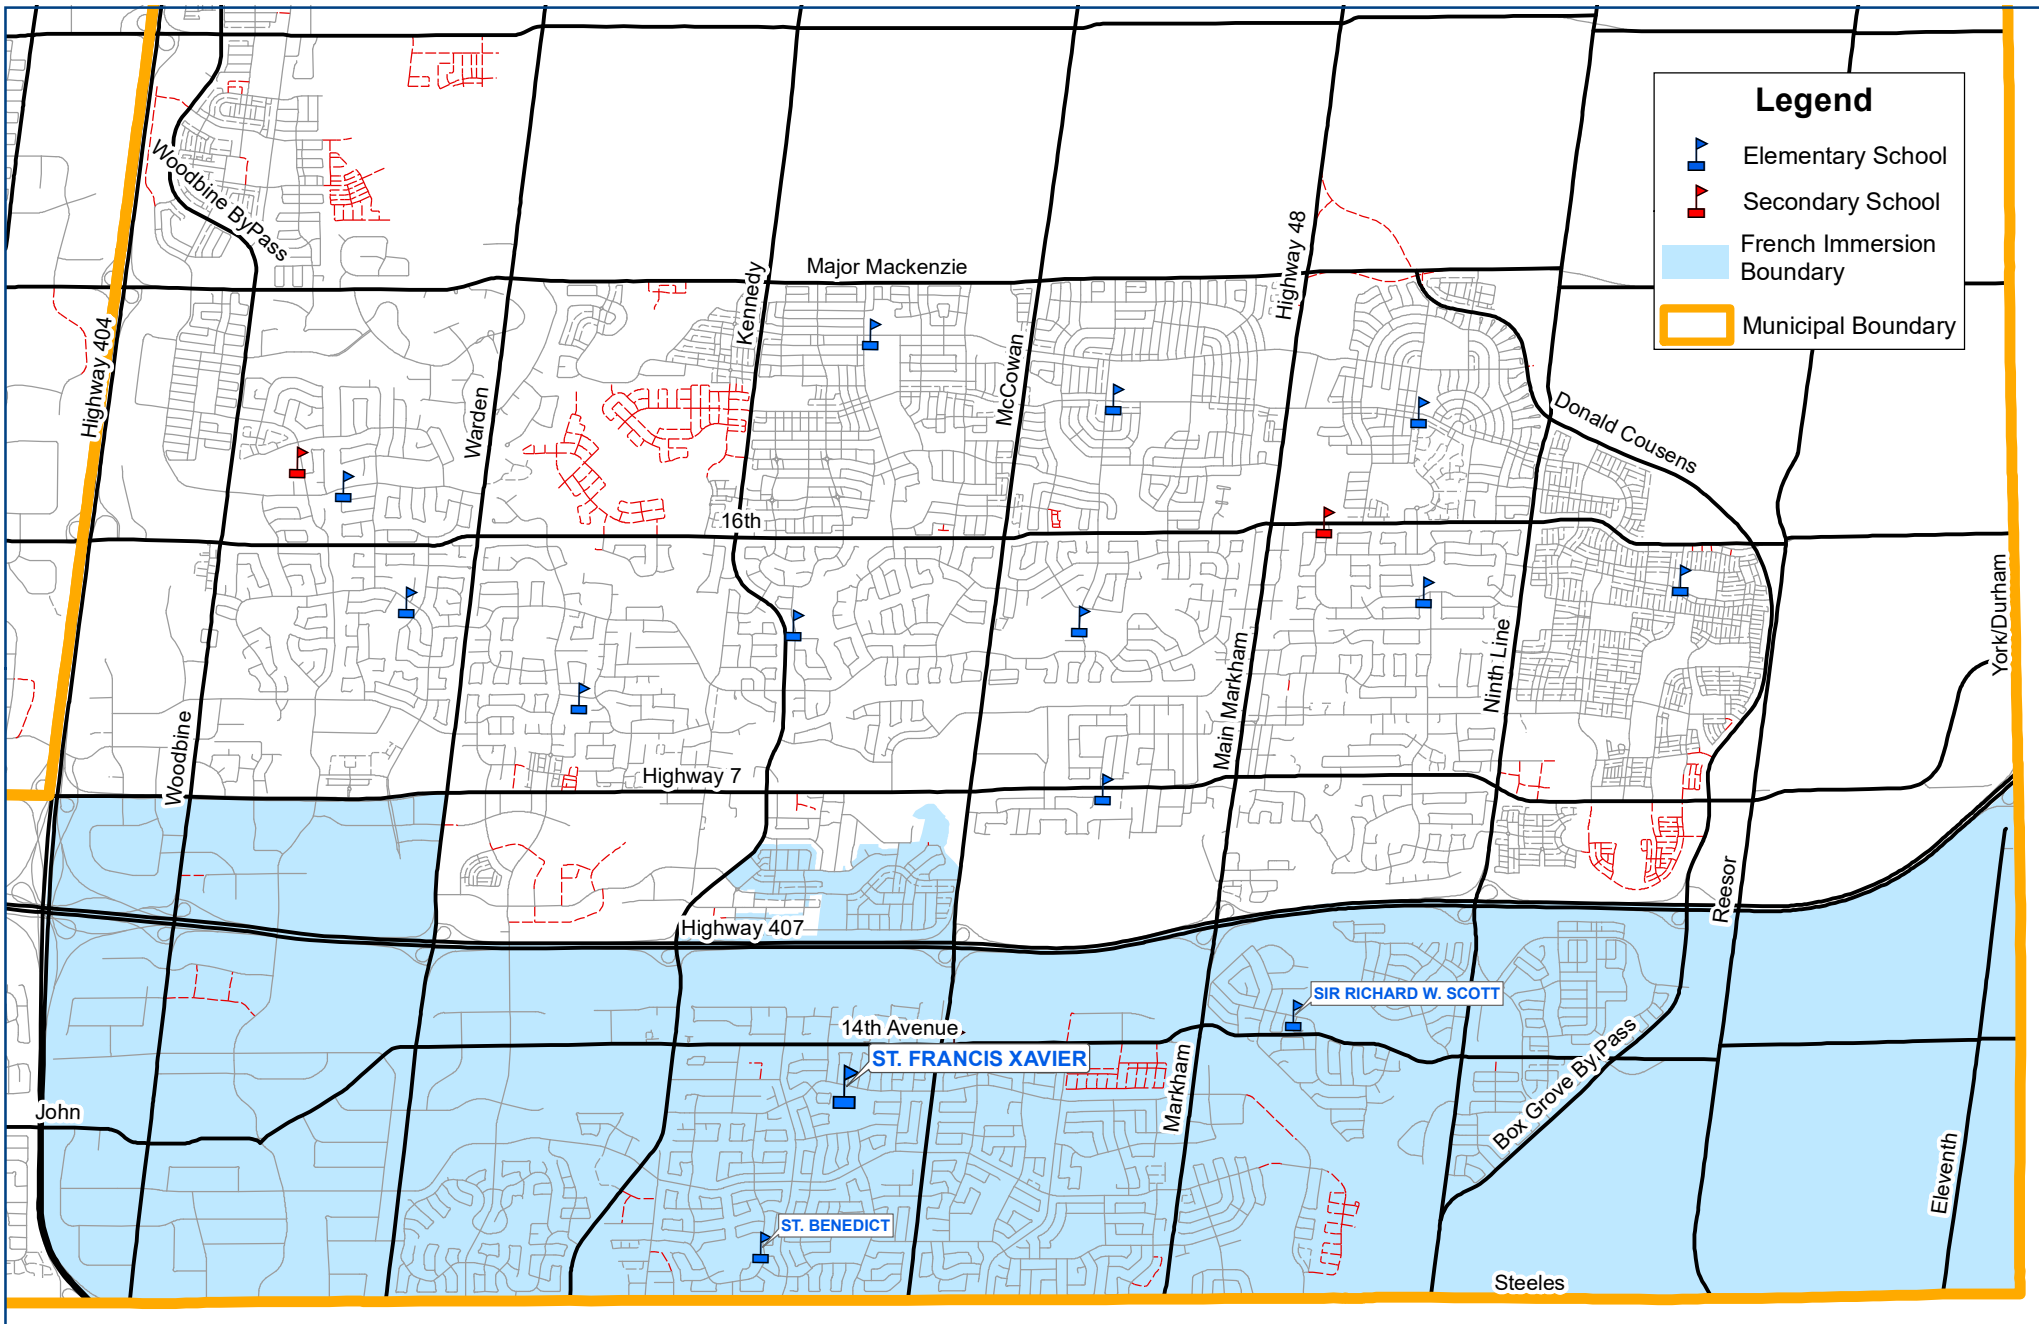

# French Immersion Boundary Map

## Host School: ST. FRANCIS XAVIER CES

**Legend**

- Elementary School
- Secondary School
- French Immersion Boundary
- Municipal Boundary