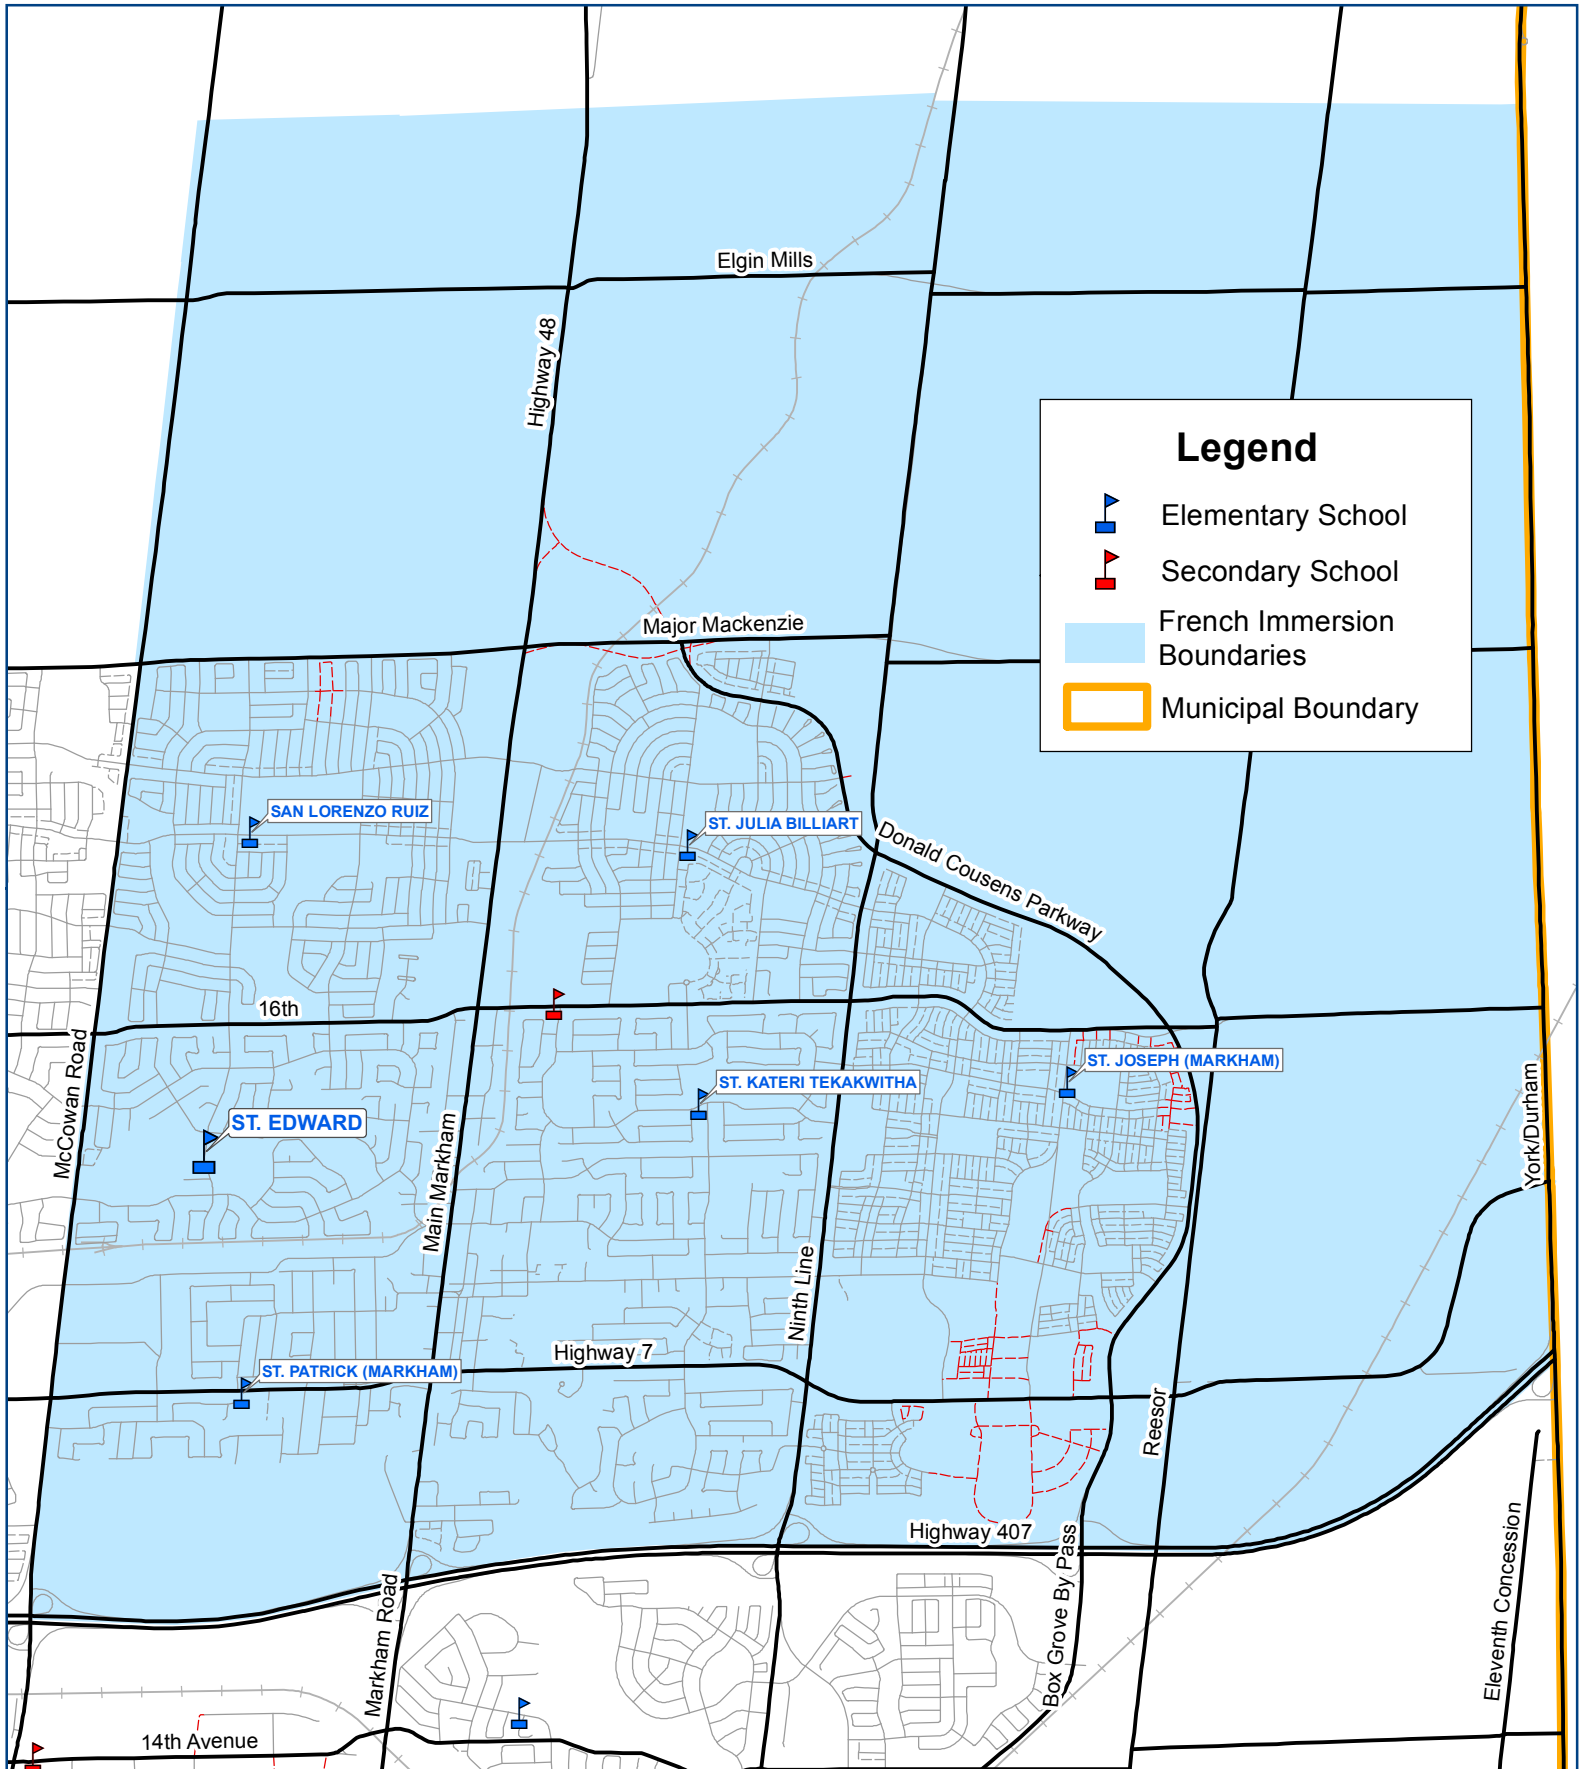

# French Immersion Boundary Map

## Host School: ST. EDWARD

### Legend

-  Elementary School
-  Secondary School
-  French Immersion Boundaries
-  Municipal Boundary