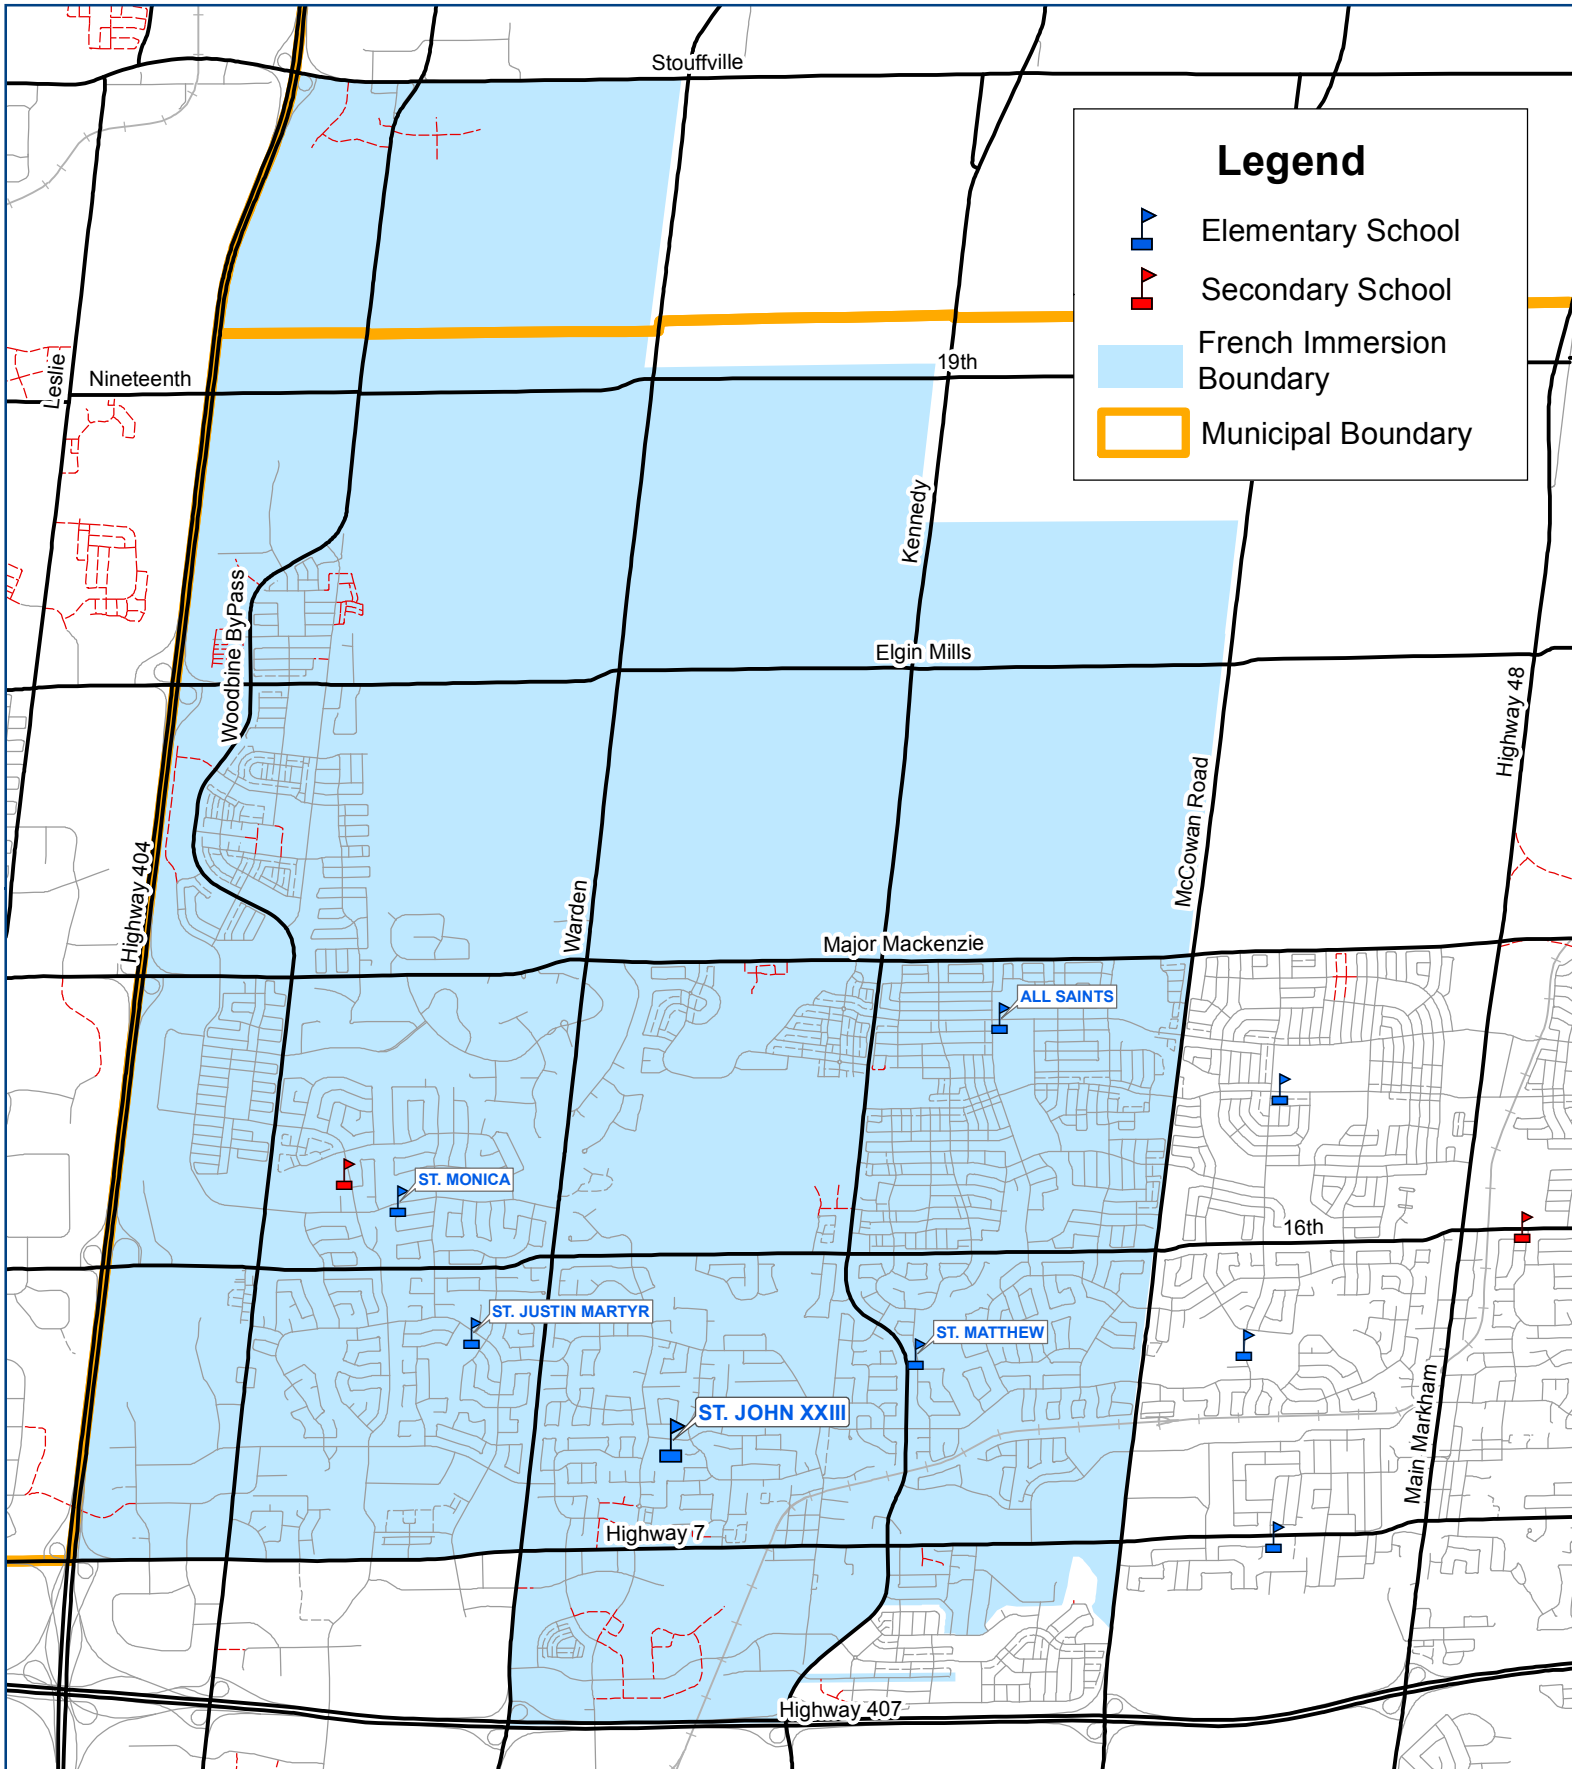

French Immersion Boundary Map

Host School: ST. JOHN XXIII

School Year
2017-18

Legend

-  Elementary School
-  Secondary School
-  French Immersion Boundary
-  Municipal Boundary