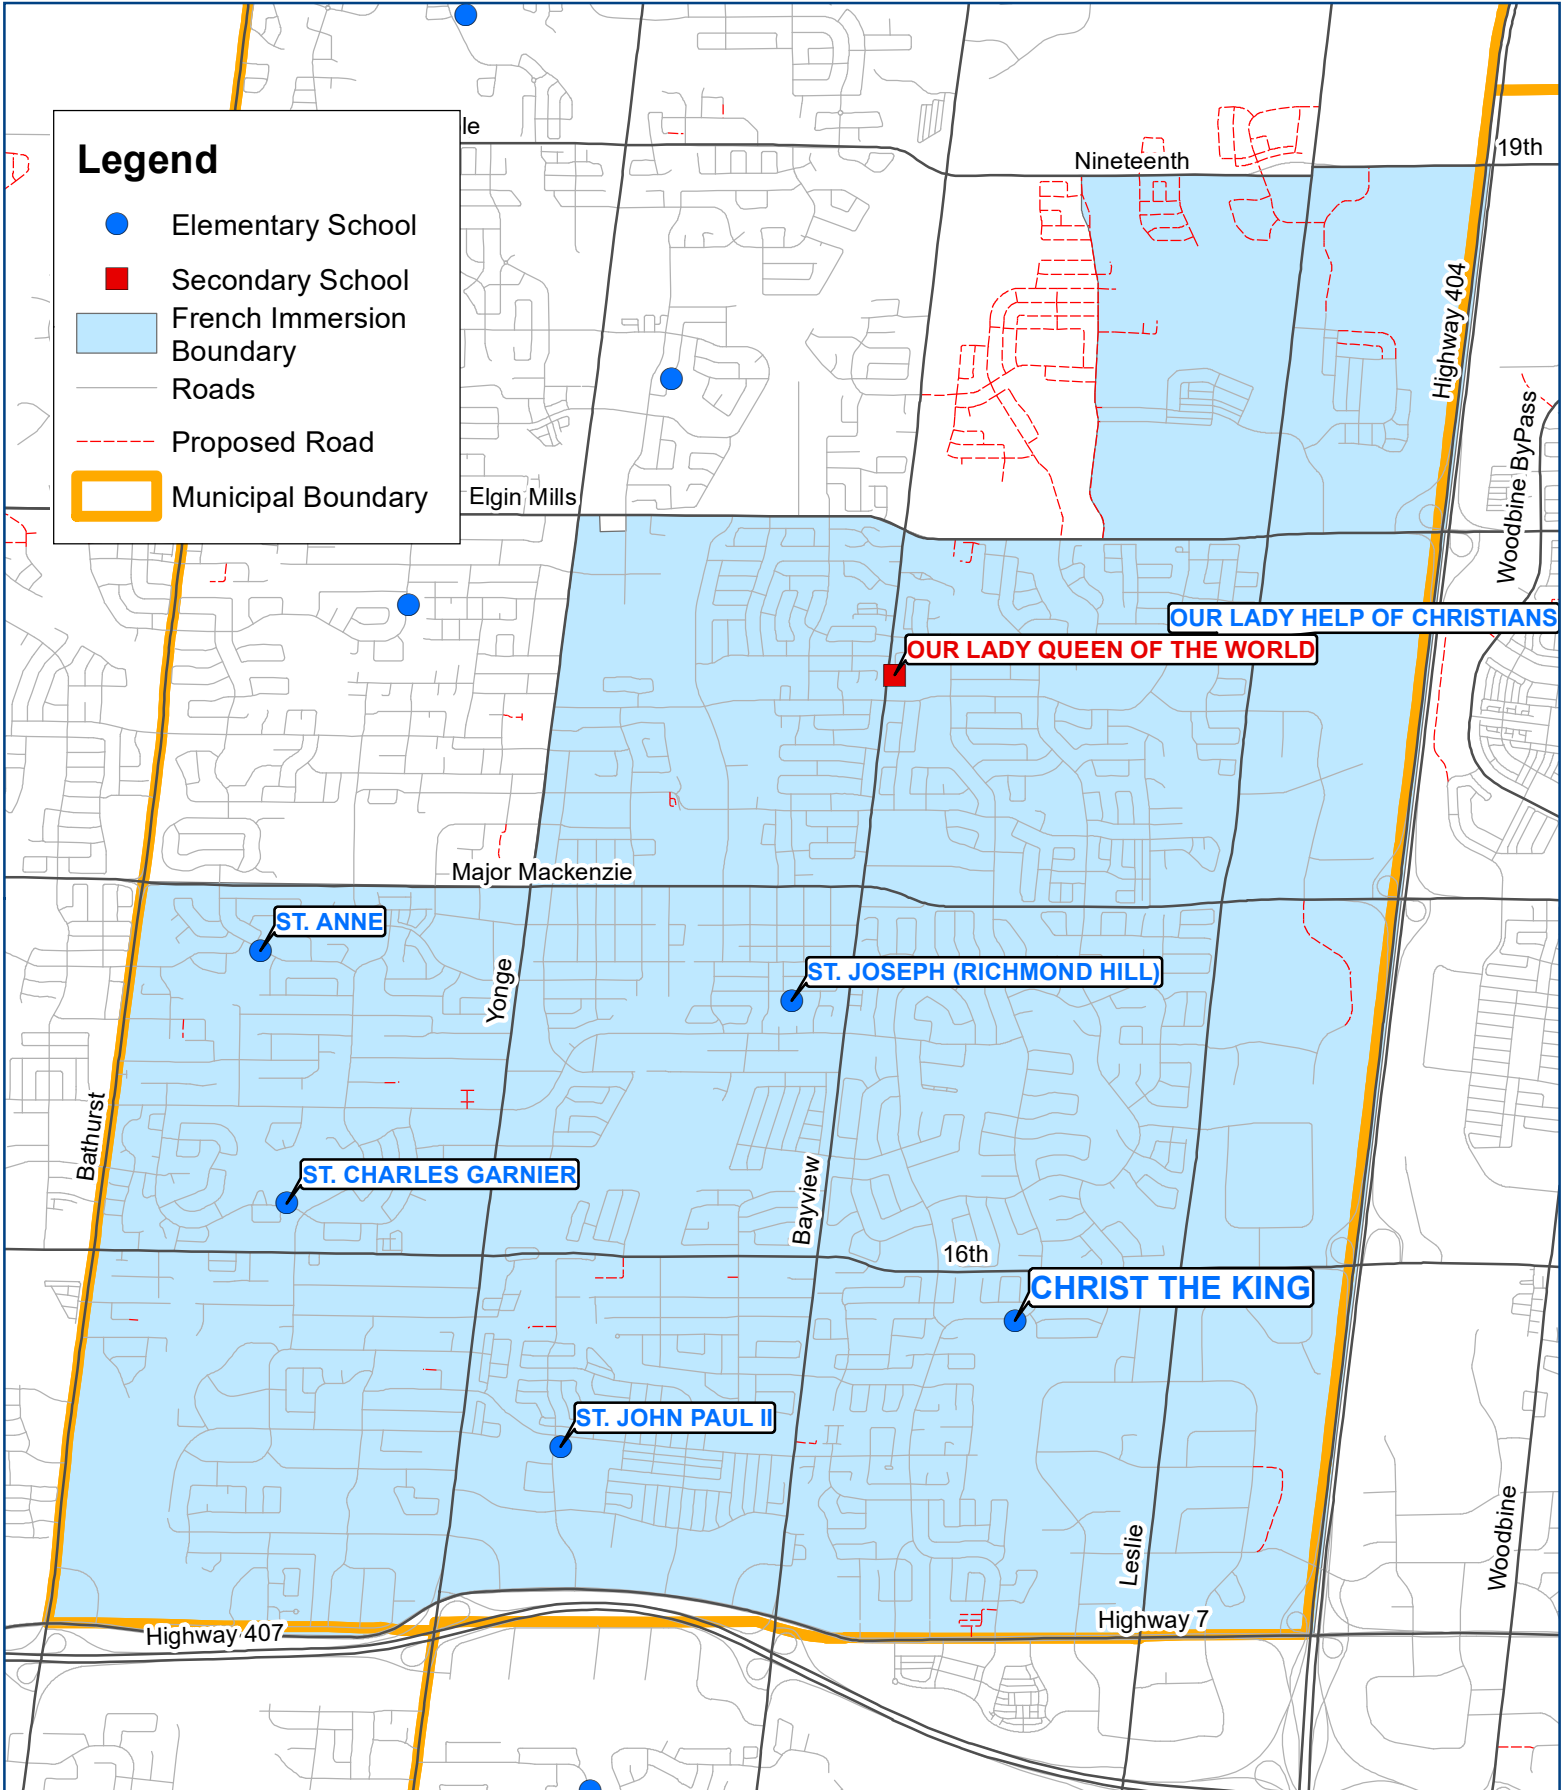

# French Immersion Boundary Map

## Host School: CHRIST THE KING CES

### Legend

- Elementary School
- Secondary School
- French Immersion Boundary
- Roads
- Proposed Road
- Municipal Boundary