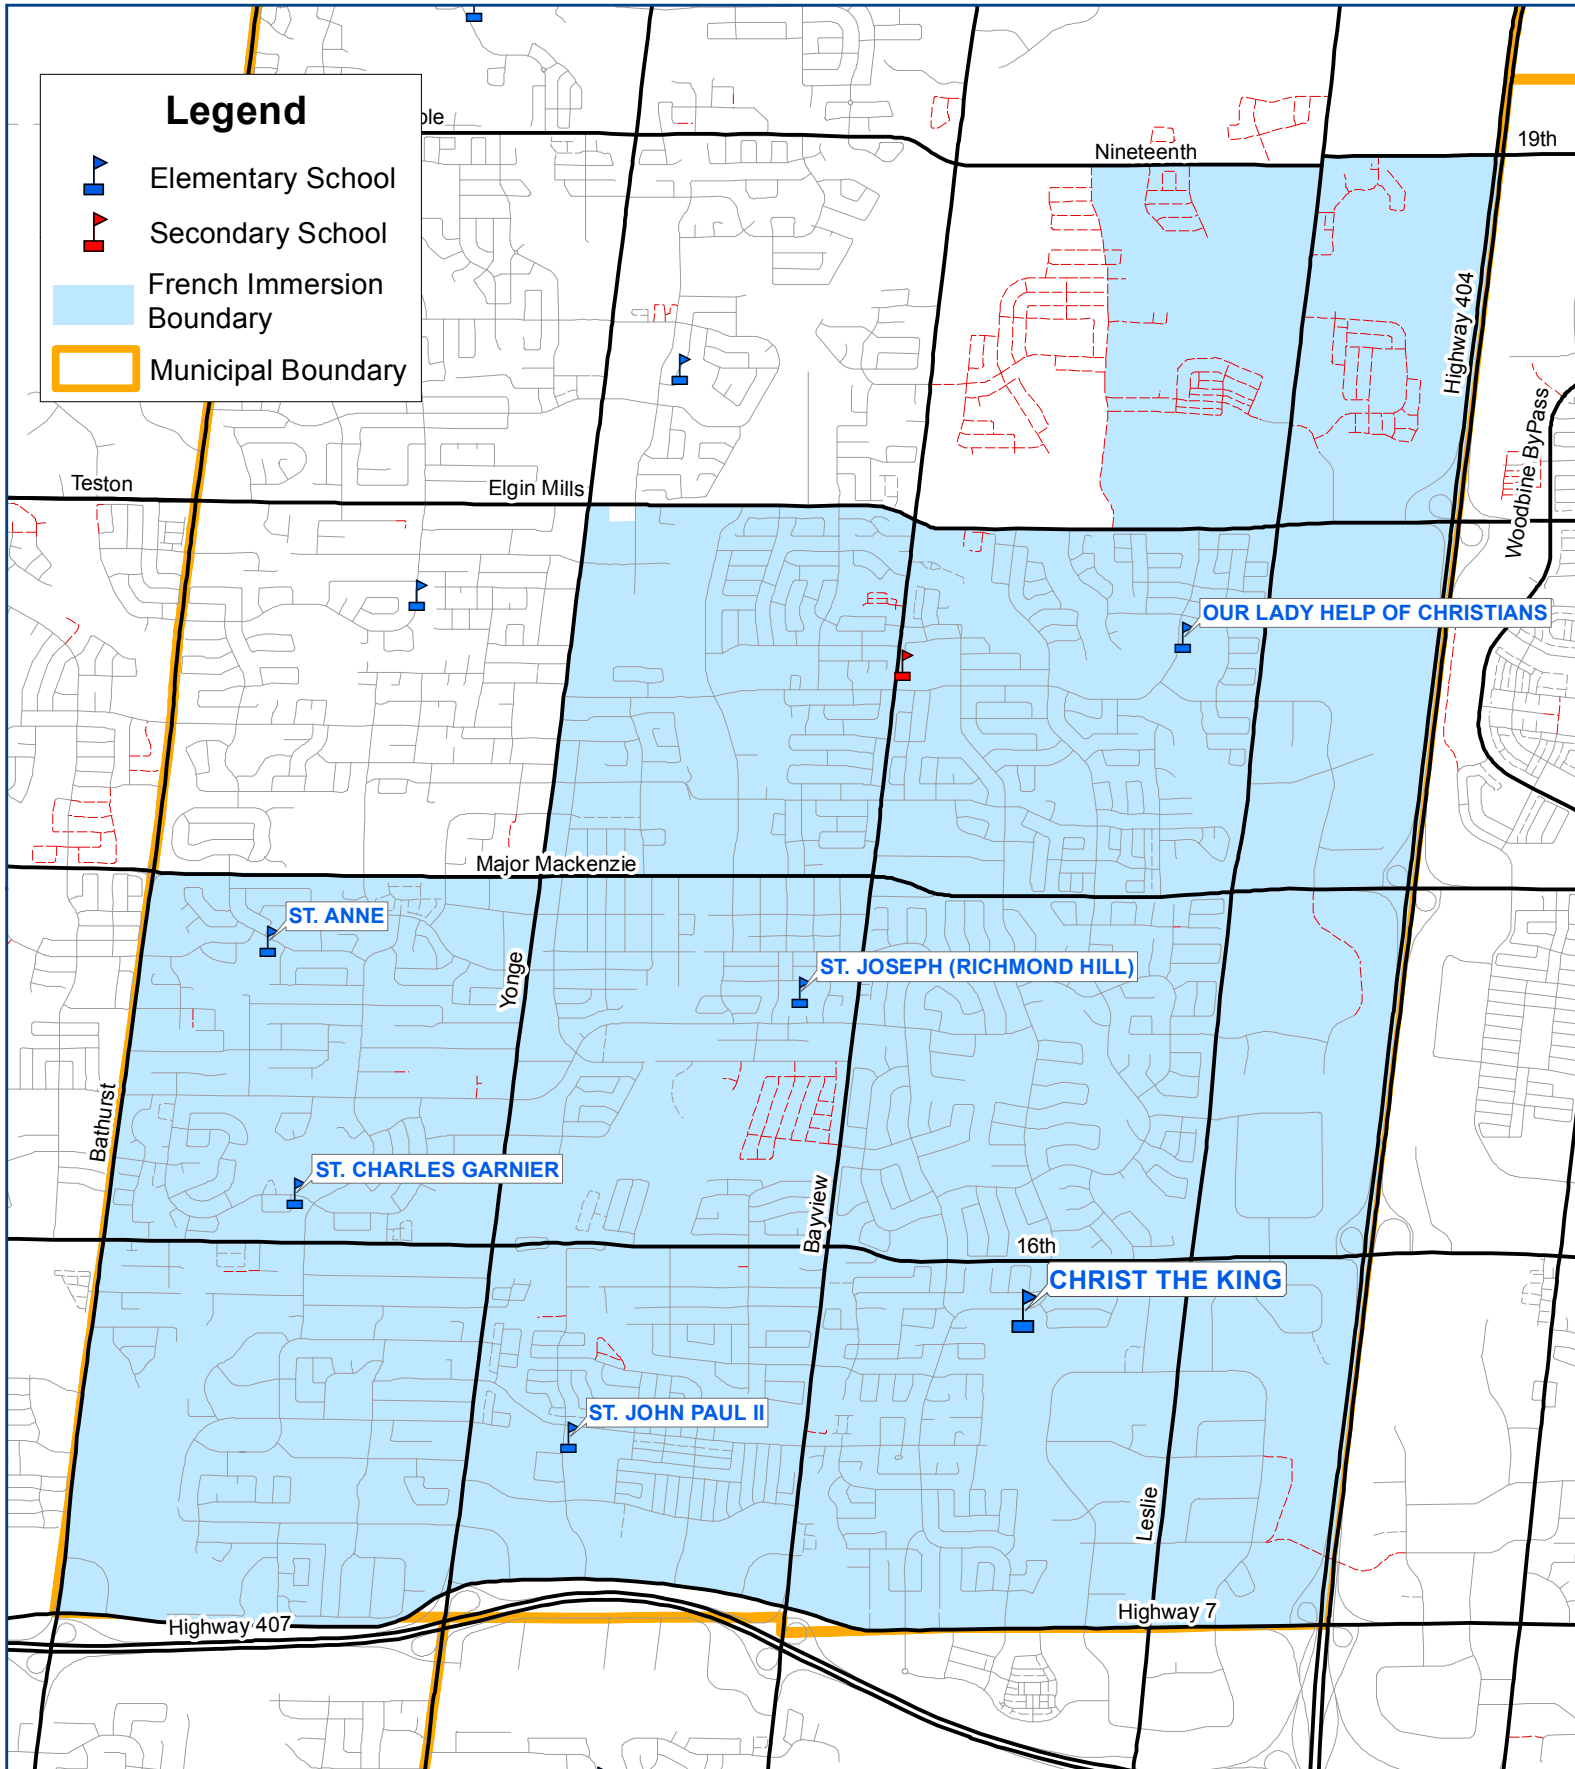

French Immersion Boundary Map Host School: CHRIST THE KING

School Year
2017-18

Legend

-  Elementary School
-  Secondary School
-  French Immersion Boundary
-  Municipal Boundary