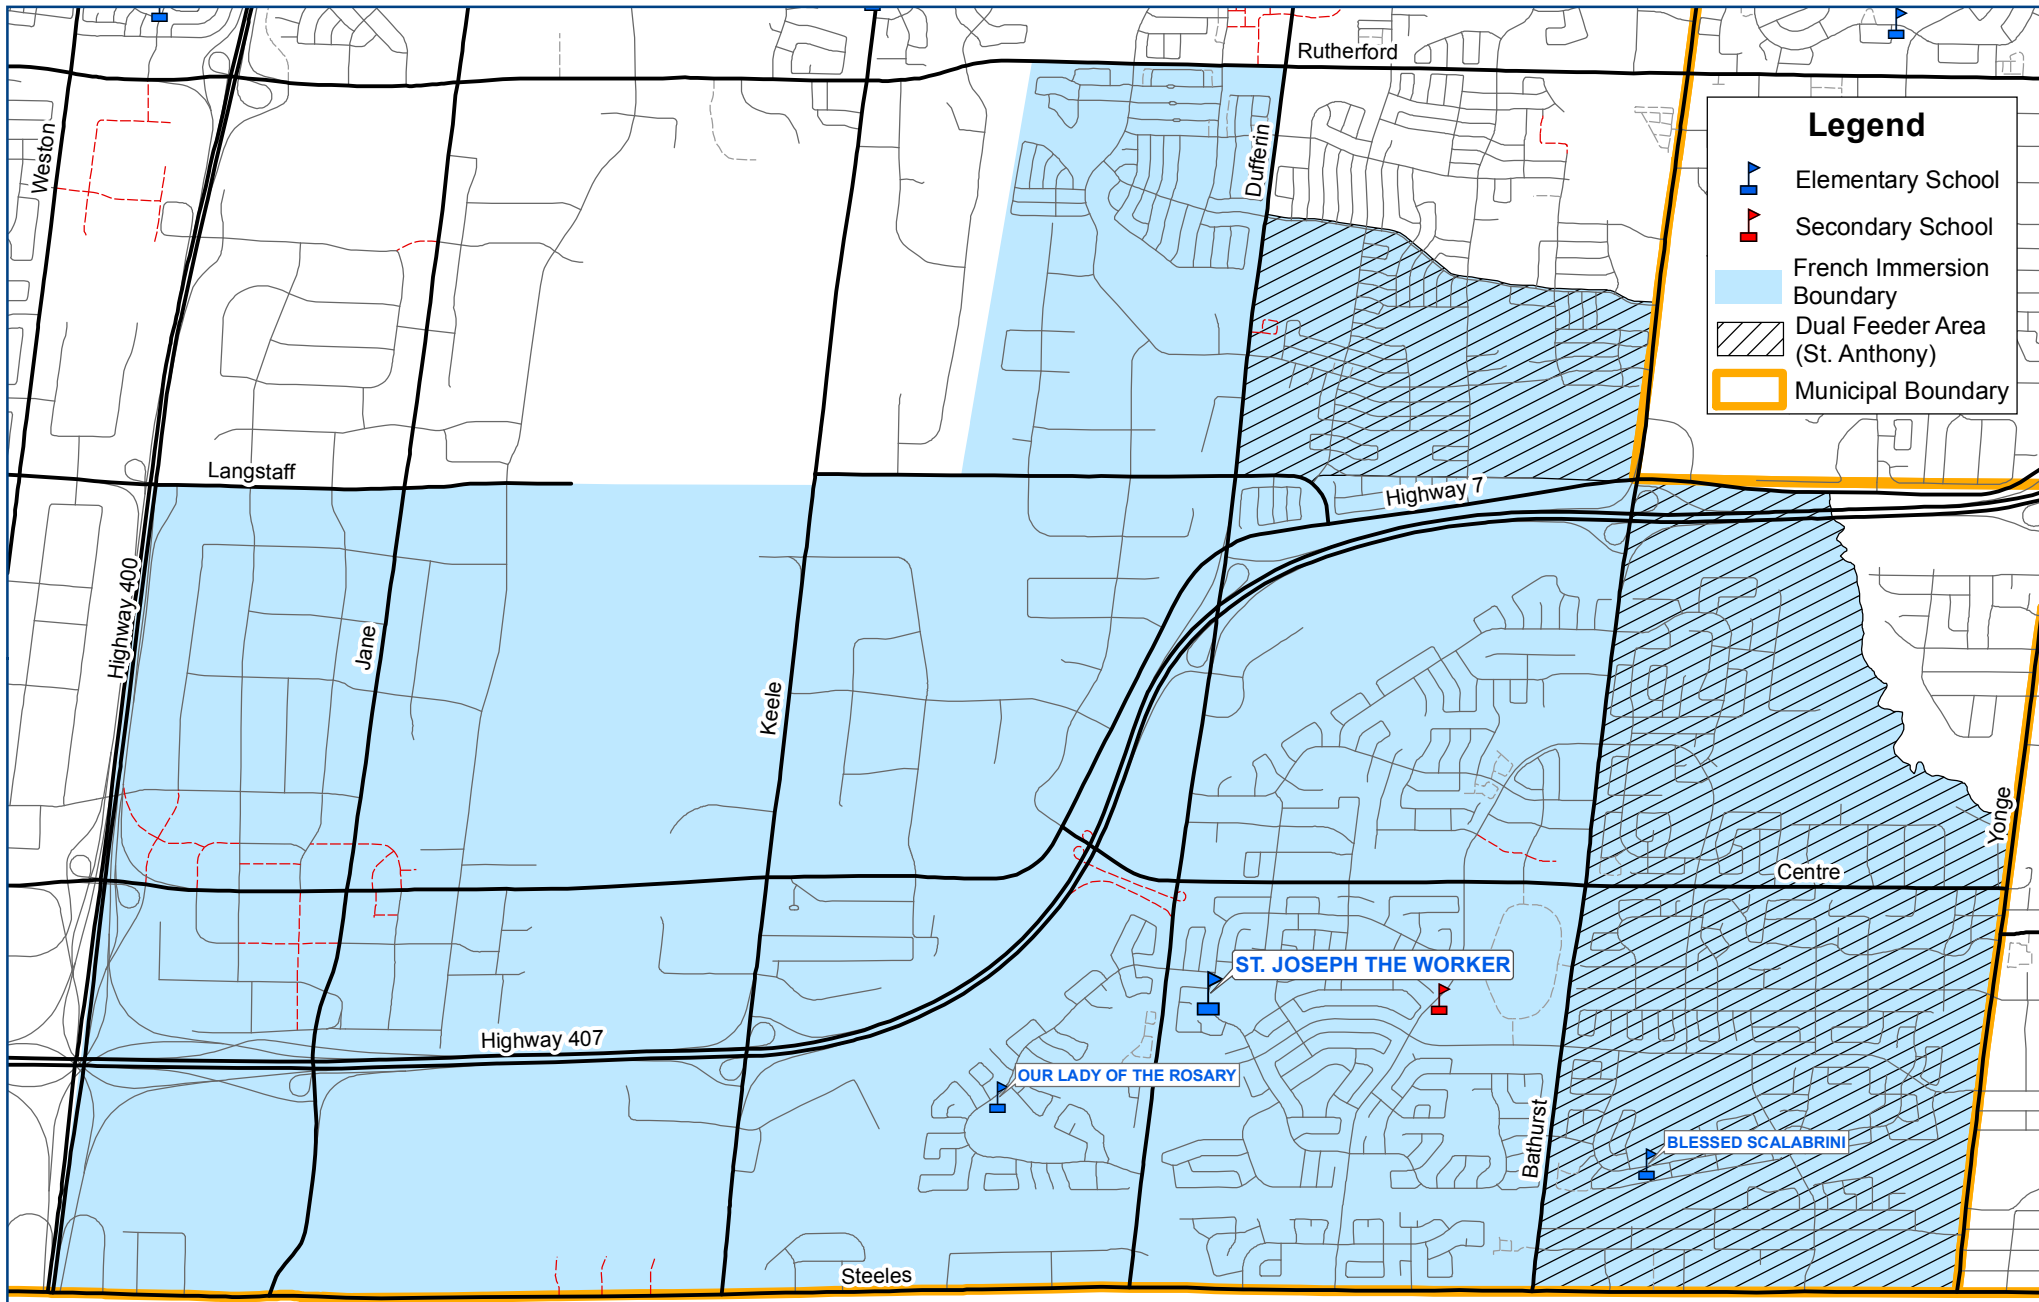

French Immersion Boundary Map

Host School: ST. JOSEPH THE WORKER

School Year
2017-18

Legend

- Elementary School
- Secondary School
- French Immersion Boundary
- Dual Feeder Area (St. Anthony)
- Municipal Boundary