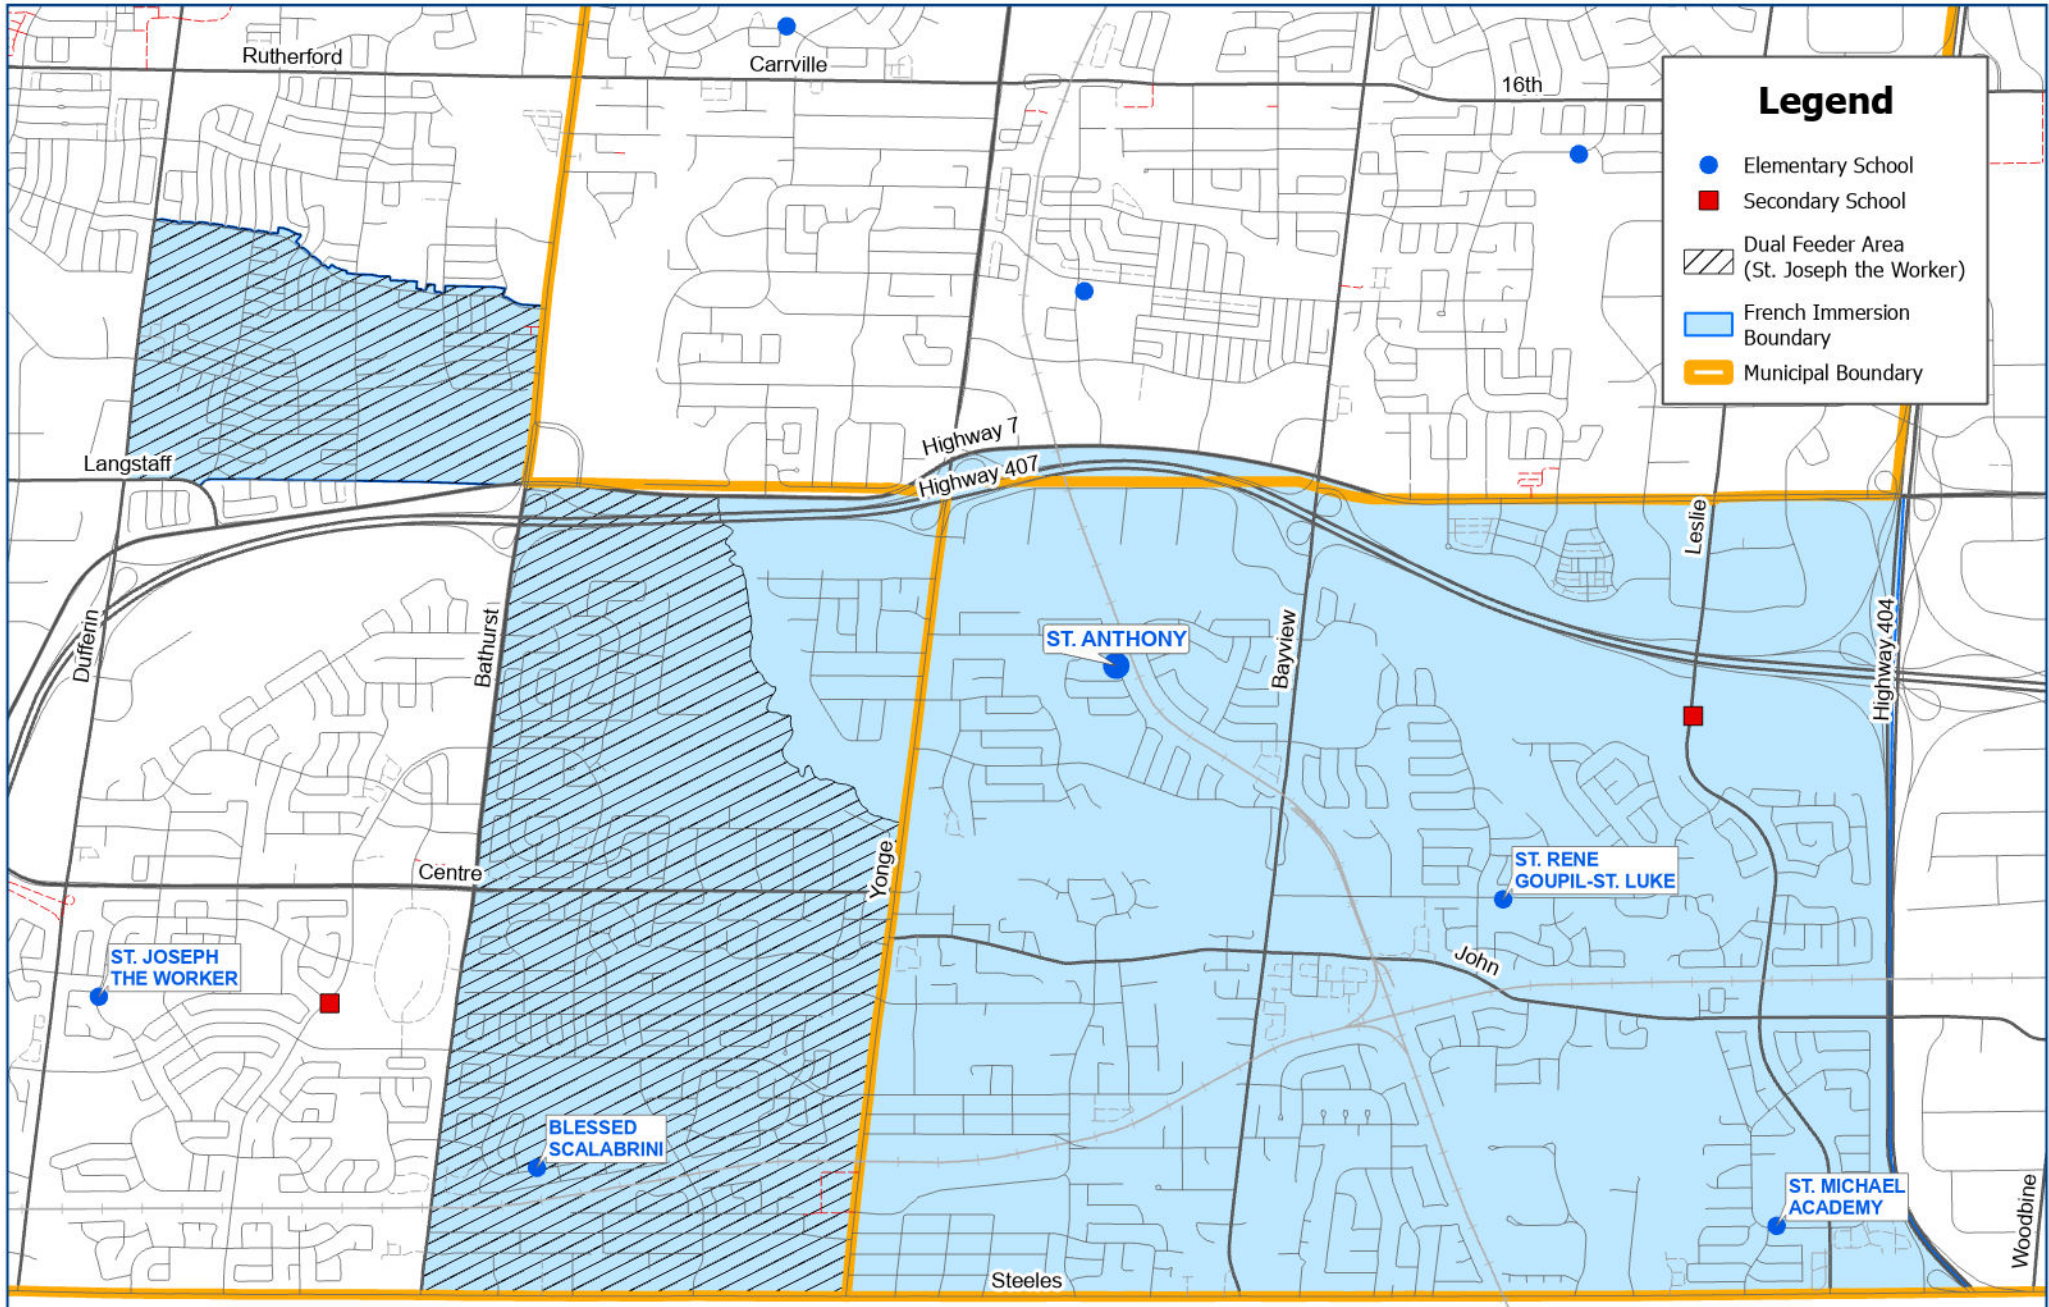

French Immersion Boundary Map

Host School: ST. ANTHONY

141 Kirk Dr., Thornhill
Tel: 905-889-7420

Legend

- Elementary School
- Secondary School
- ▨ Dual Feeder Area (St. Joseph the Worker)
- French Immersion Boundary
- Municipal Boundary