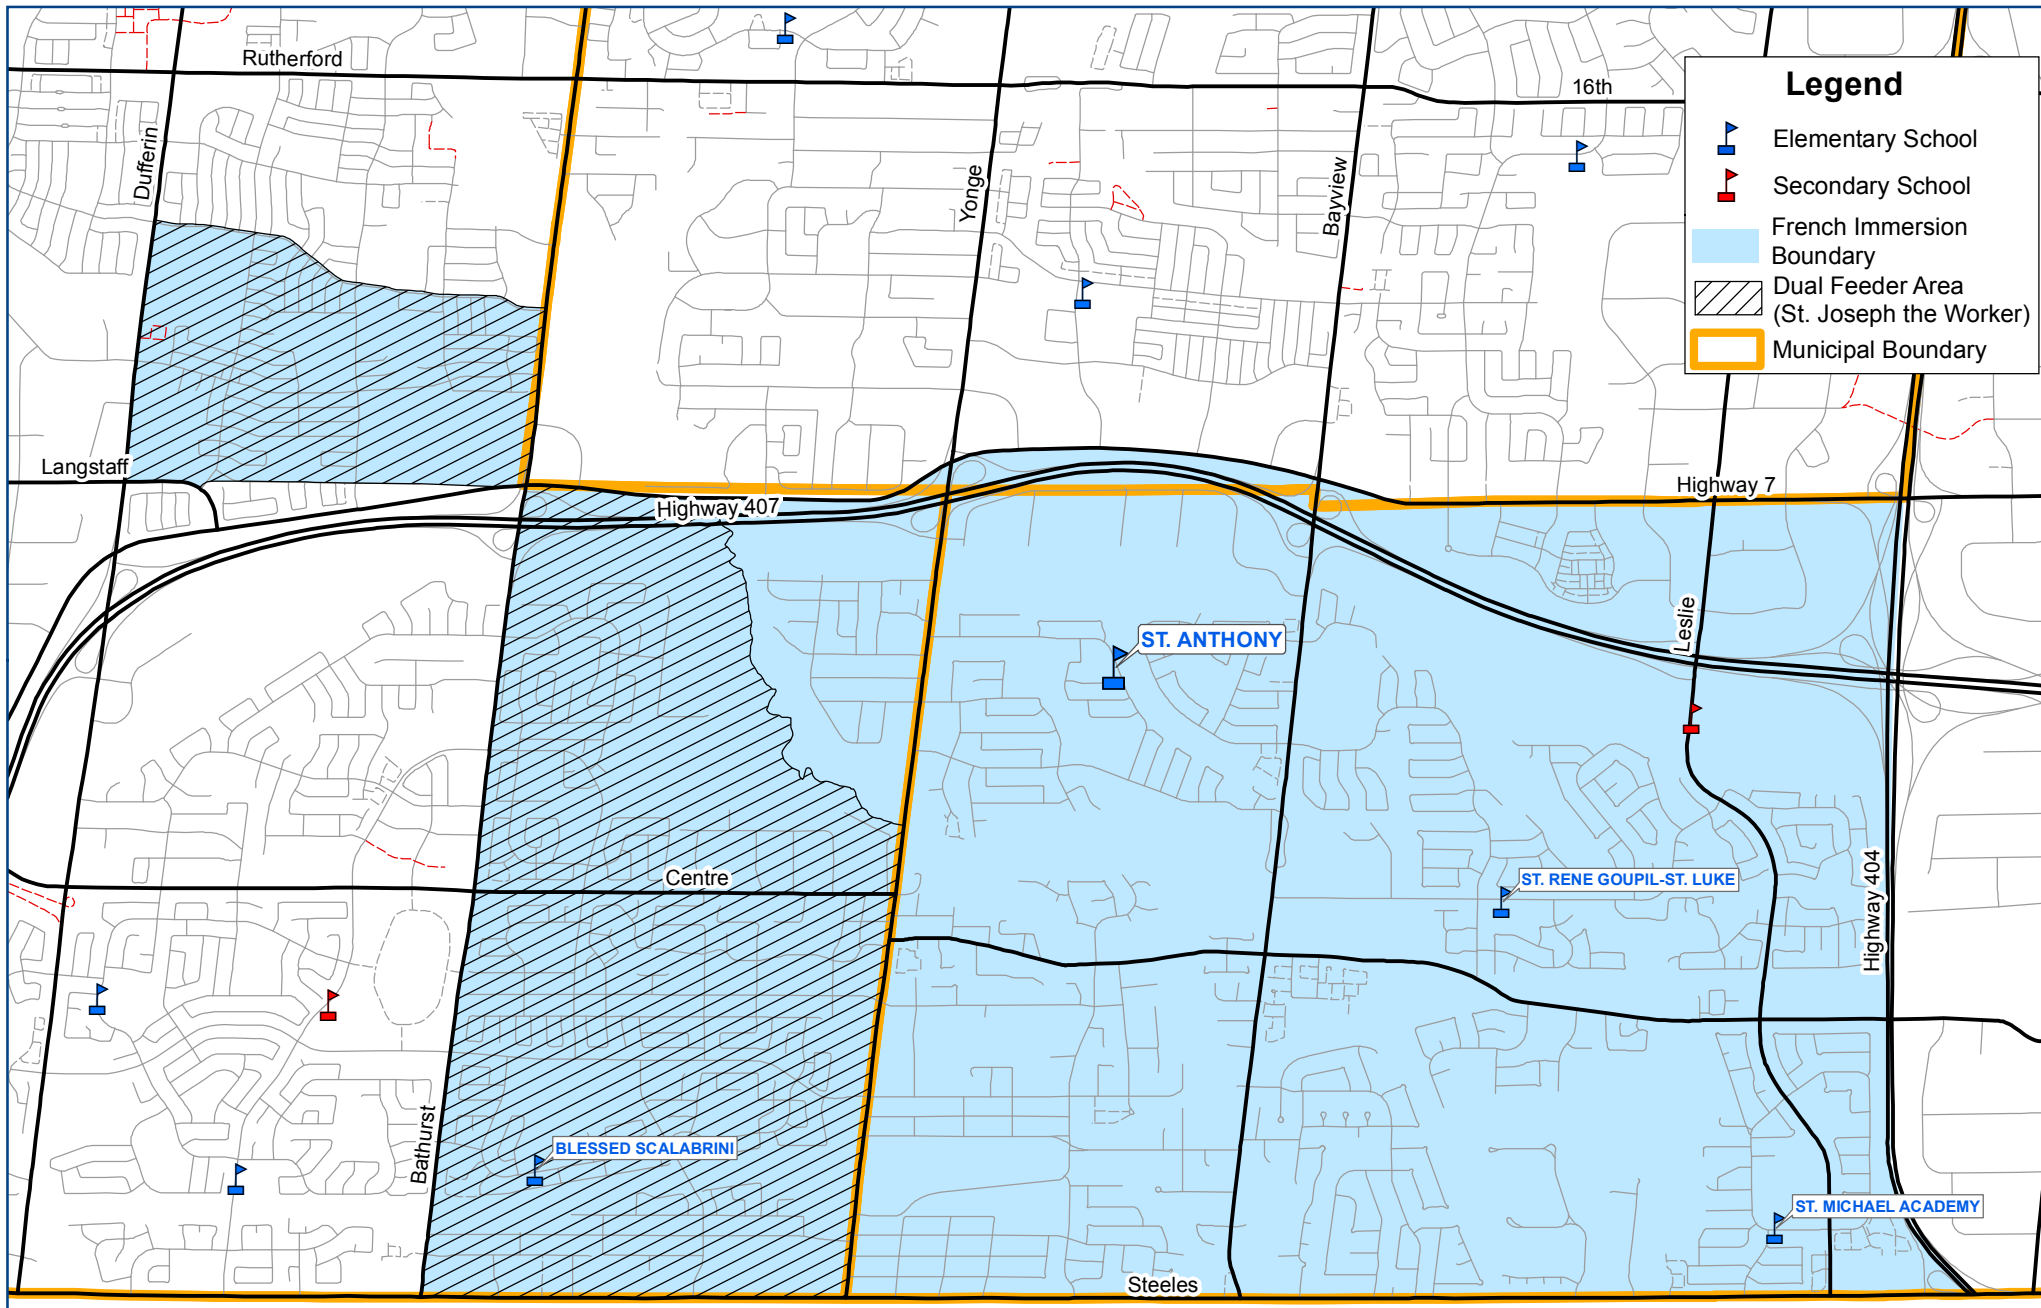

French Immersion Boundary Map

Host School: ST. ANTHONY

**School Year
2017-18**

Legend

- Elementary School
- Secondary School
- French Immersion Boundary
- Dual Feeder Area (St. Joseph the Worker)
- Municipal Boundary