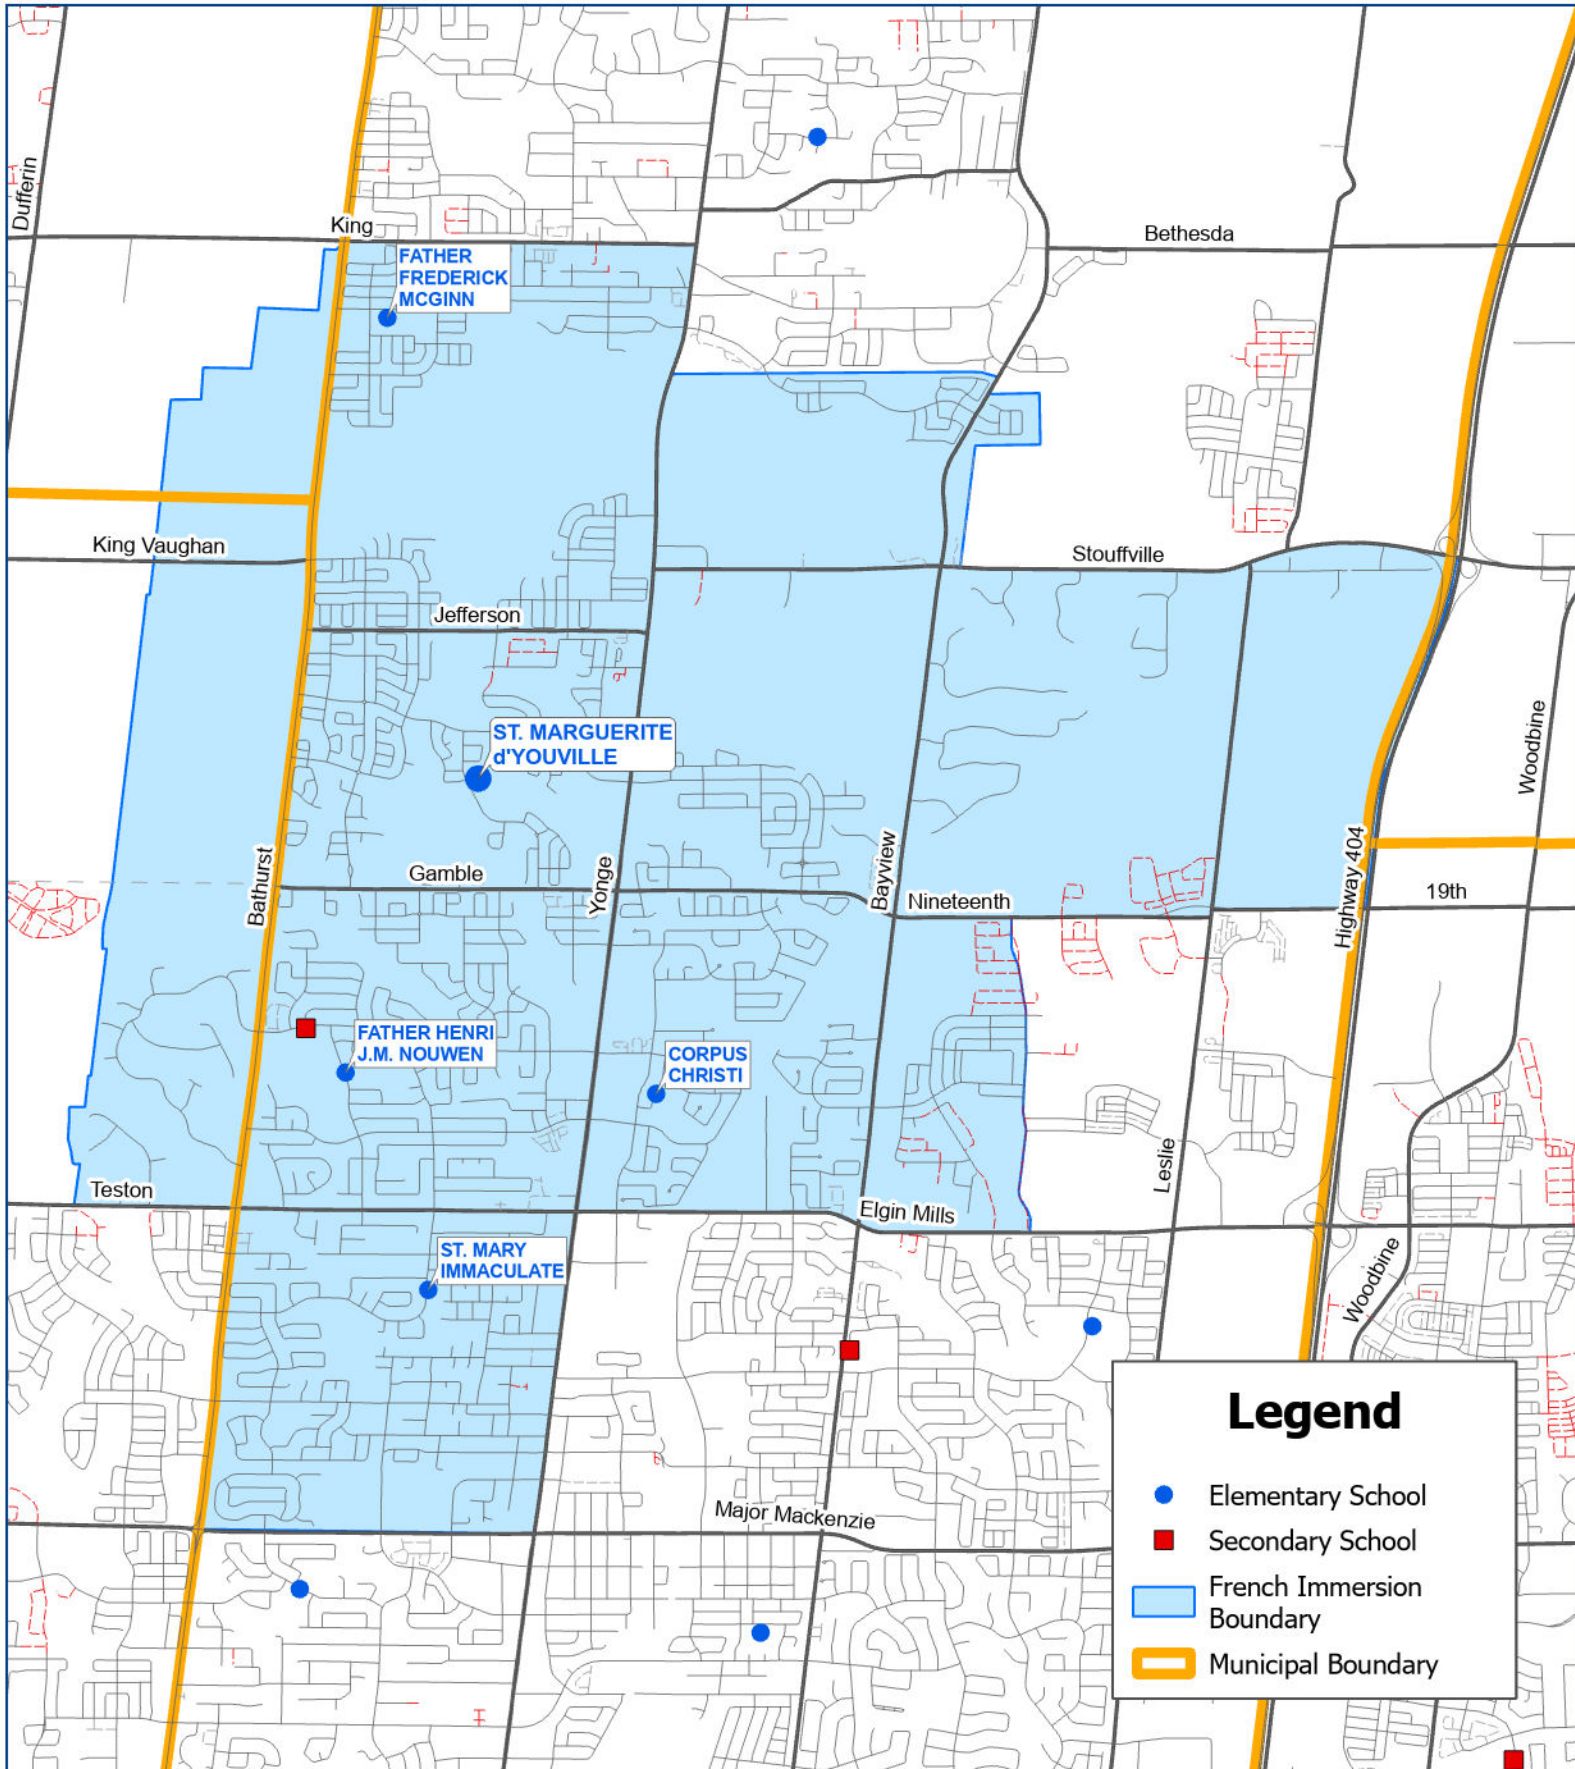

French Immersion Boundary Map

Host School: ST. MARGUERITE d'YOUVILLE

121 Rollingham Rd.,
Richmond Hill
Tel: 905-883-5221

Legend

- Elementary School
- Secondary School
- French Immersion Boundary
- Municipal Boundary