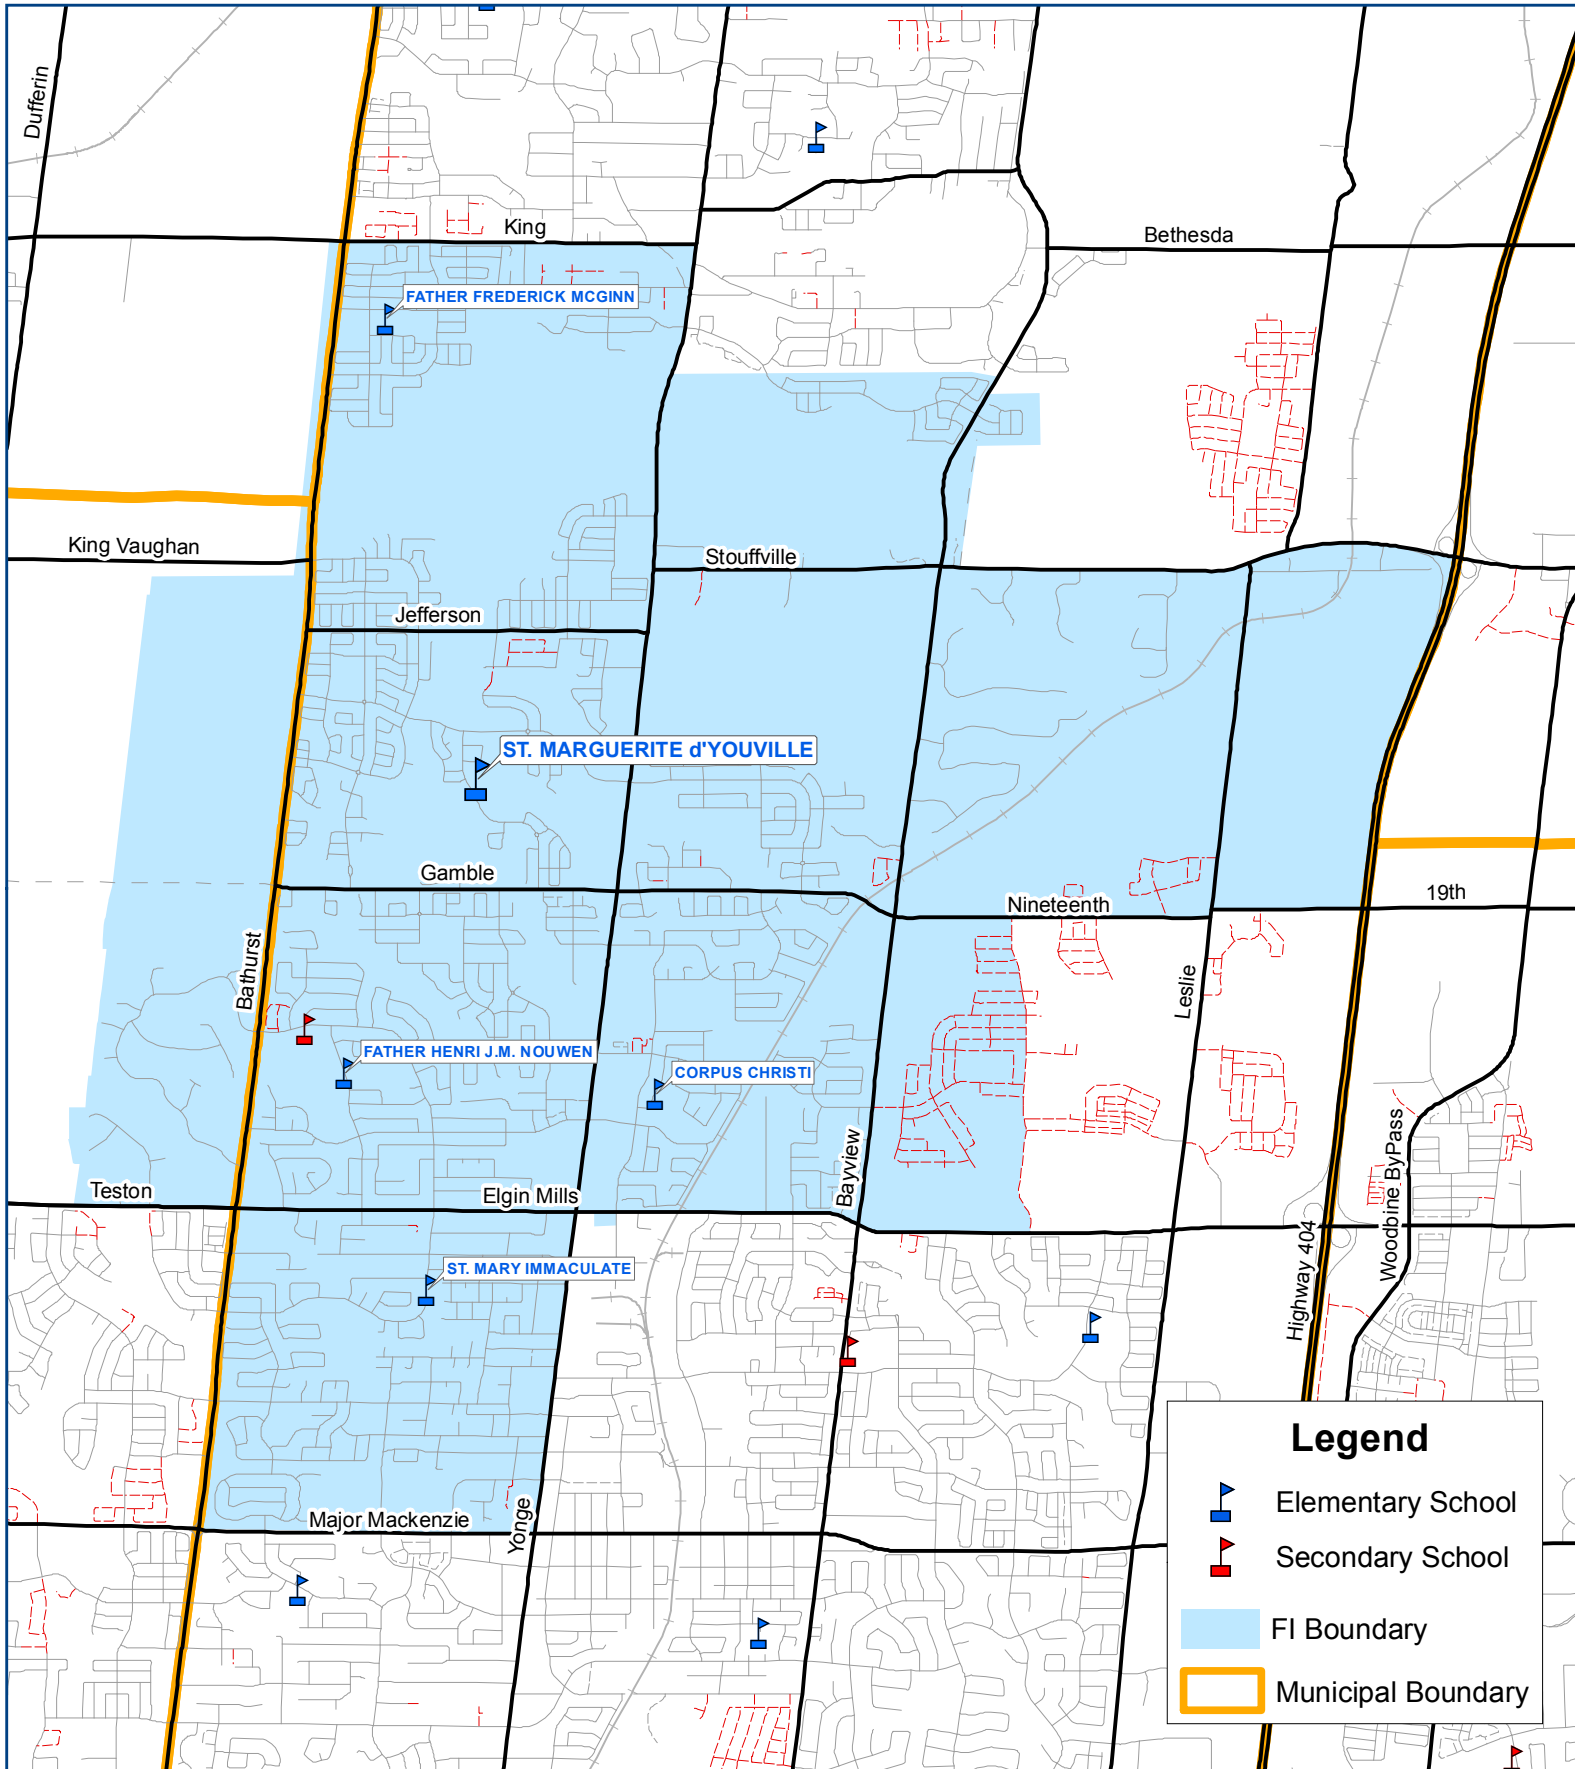

# French Immersion Boundary Map

## Host School: ST. MARGUERITE d'YOUVILLE

**School Year**  
**2017-18**

**Legend**

-  Elementary School
-  Secondary School
-  FI Boundary
-  Municipal Boundary