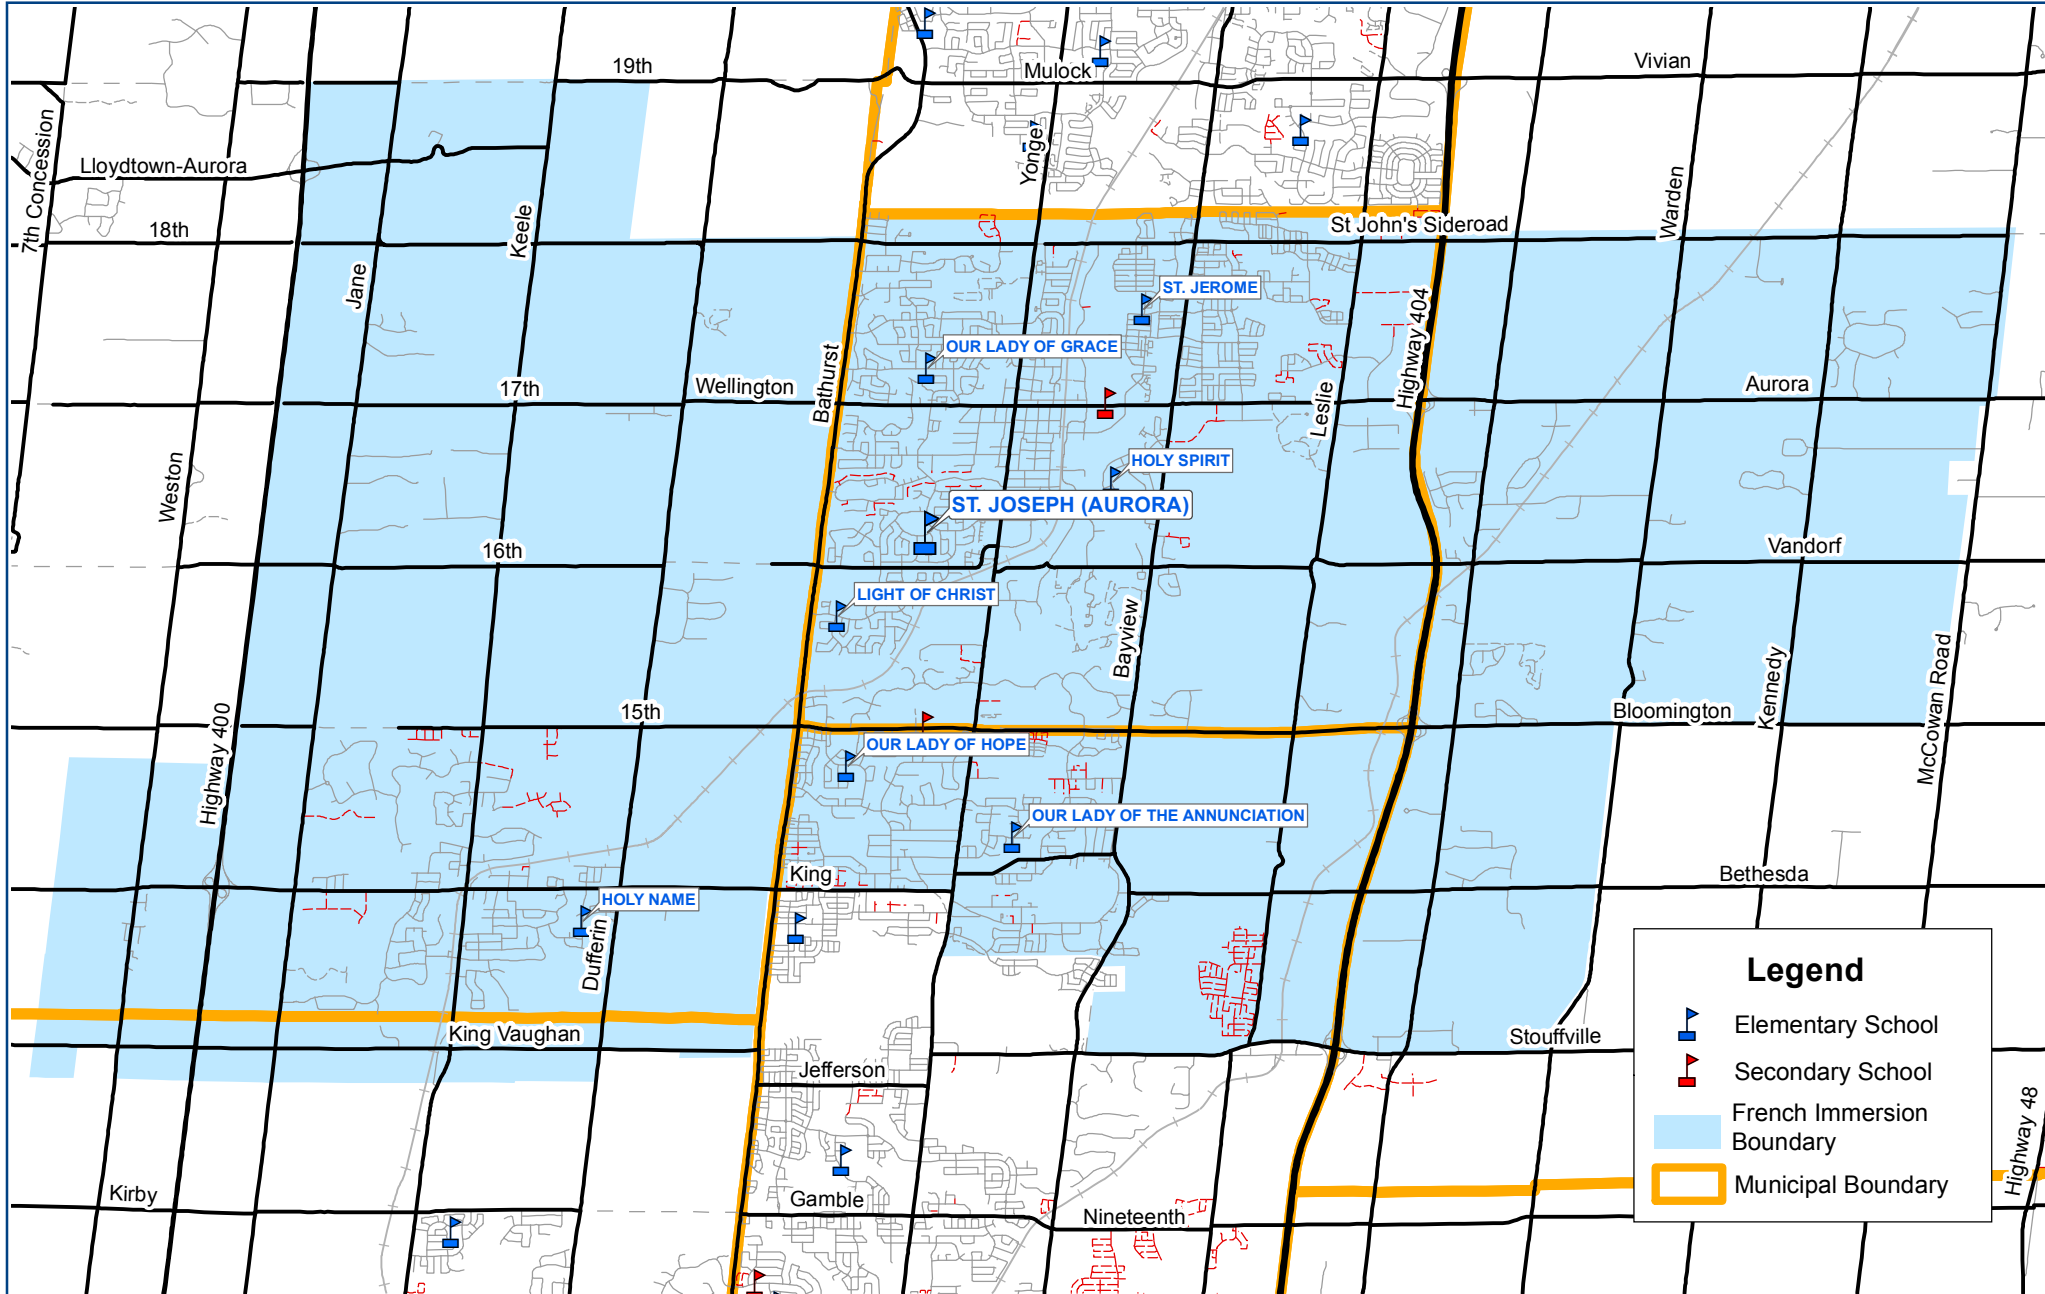

French Immersion Boundary Map

Host School: ST. JOSEPH (AURORA)

School Year
2017-18

Legend

-  Elementary School
-  Secondary School
-  French Immersion Boundary
-  Municipal Boundary