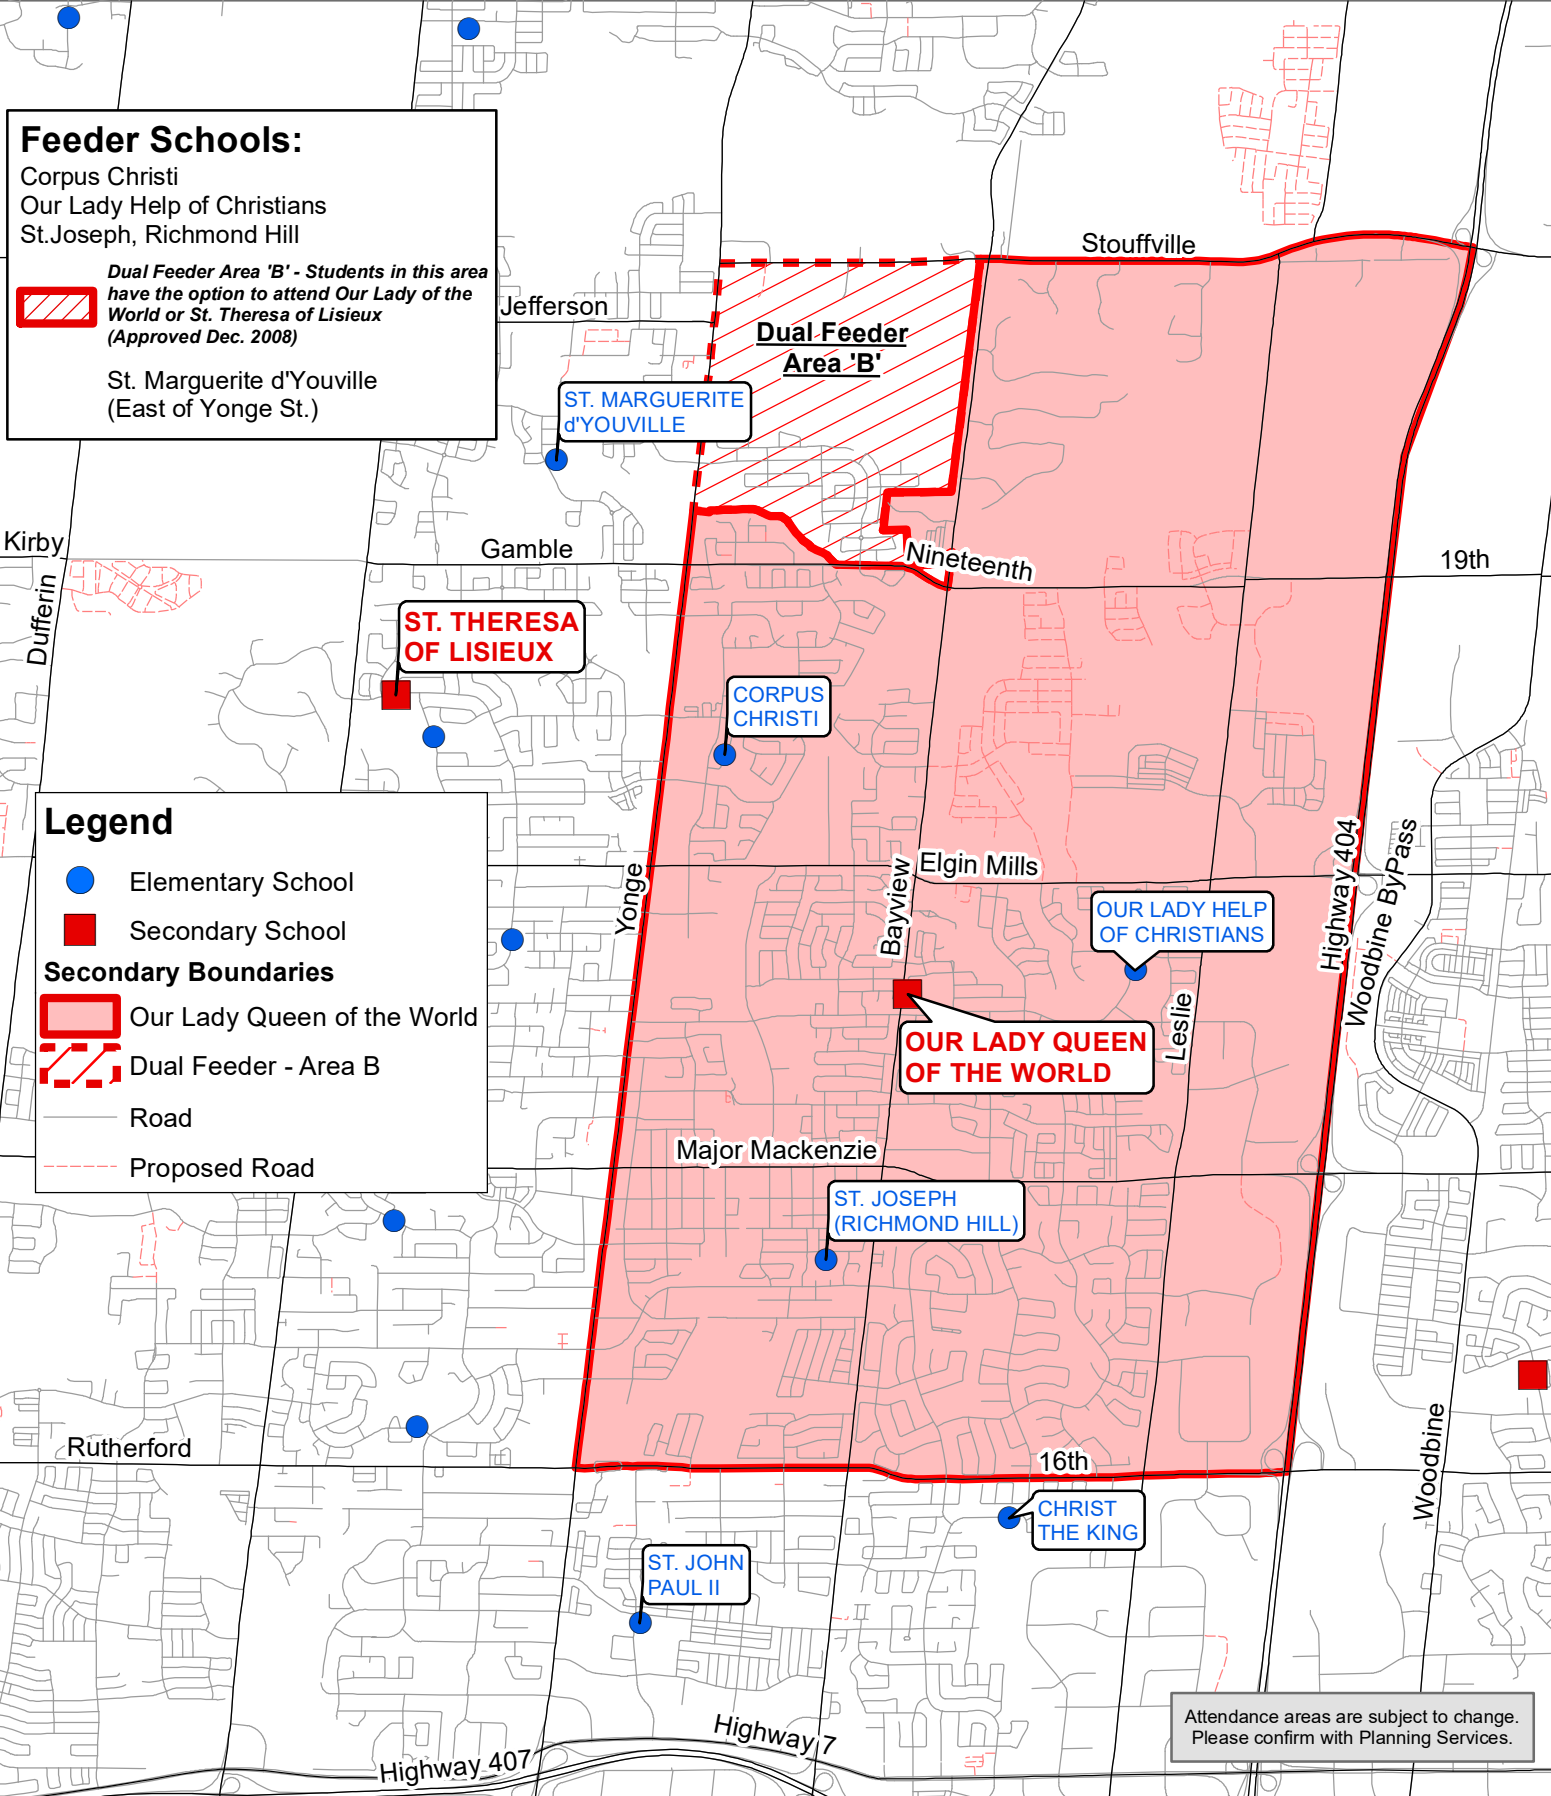

10475 Bayview Ave.
Phone: 905-770-8656

School Attendance Area - City of Richmond Hill

Our Lady Queen of the World Catholic Academy

Board Approved: January 22, 2008
Dual Feeder Area Approval Date:
December 9, 2008

Feeder Schools:
Corpus Christi
Our Lady Help of Christians
St. Joseph, Richmond Hill

Dual Feeder Area 'B' - Students in this area have the option to attend Our Lady of the World or St. Theresa of Lisieux (Approved Dec. 2008)

St. Marguerite d'Youville (East of Yonge St.)

Legend

- Elementary School
- Secondary School

Secondary Boundaries

- Our Lady Queen of the World
- Dual Feeder - Area B
- Road
- Proposed Road

Attendance areas are subject to change. Please confirm with Planning Services.