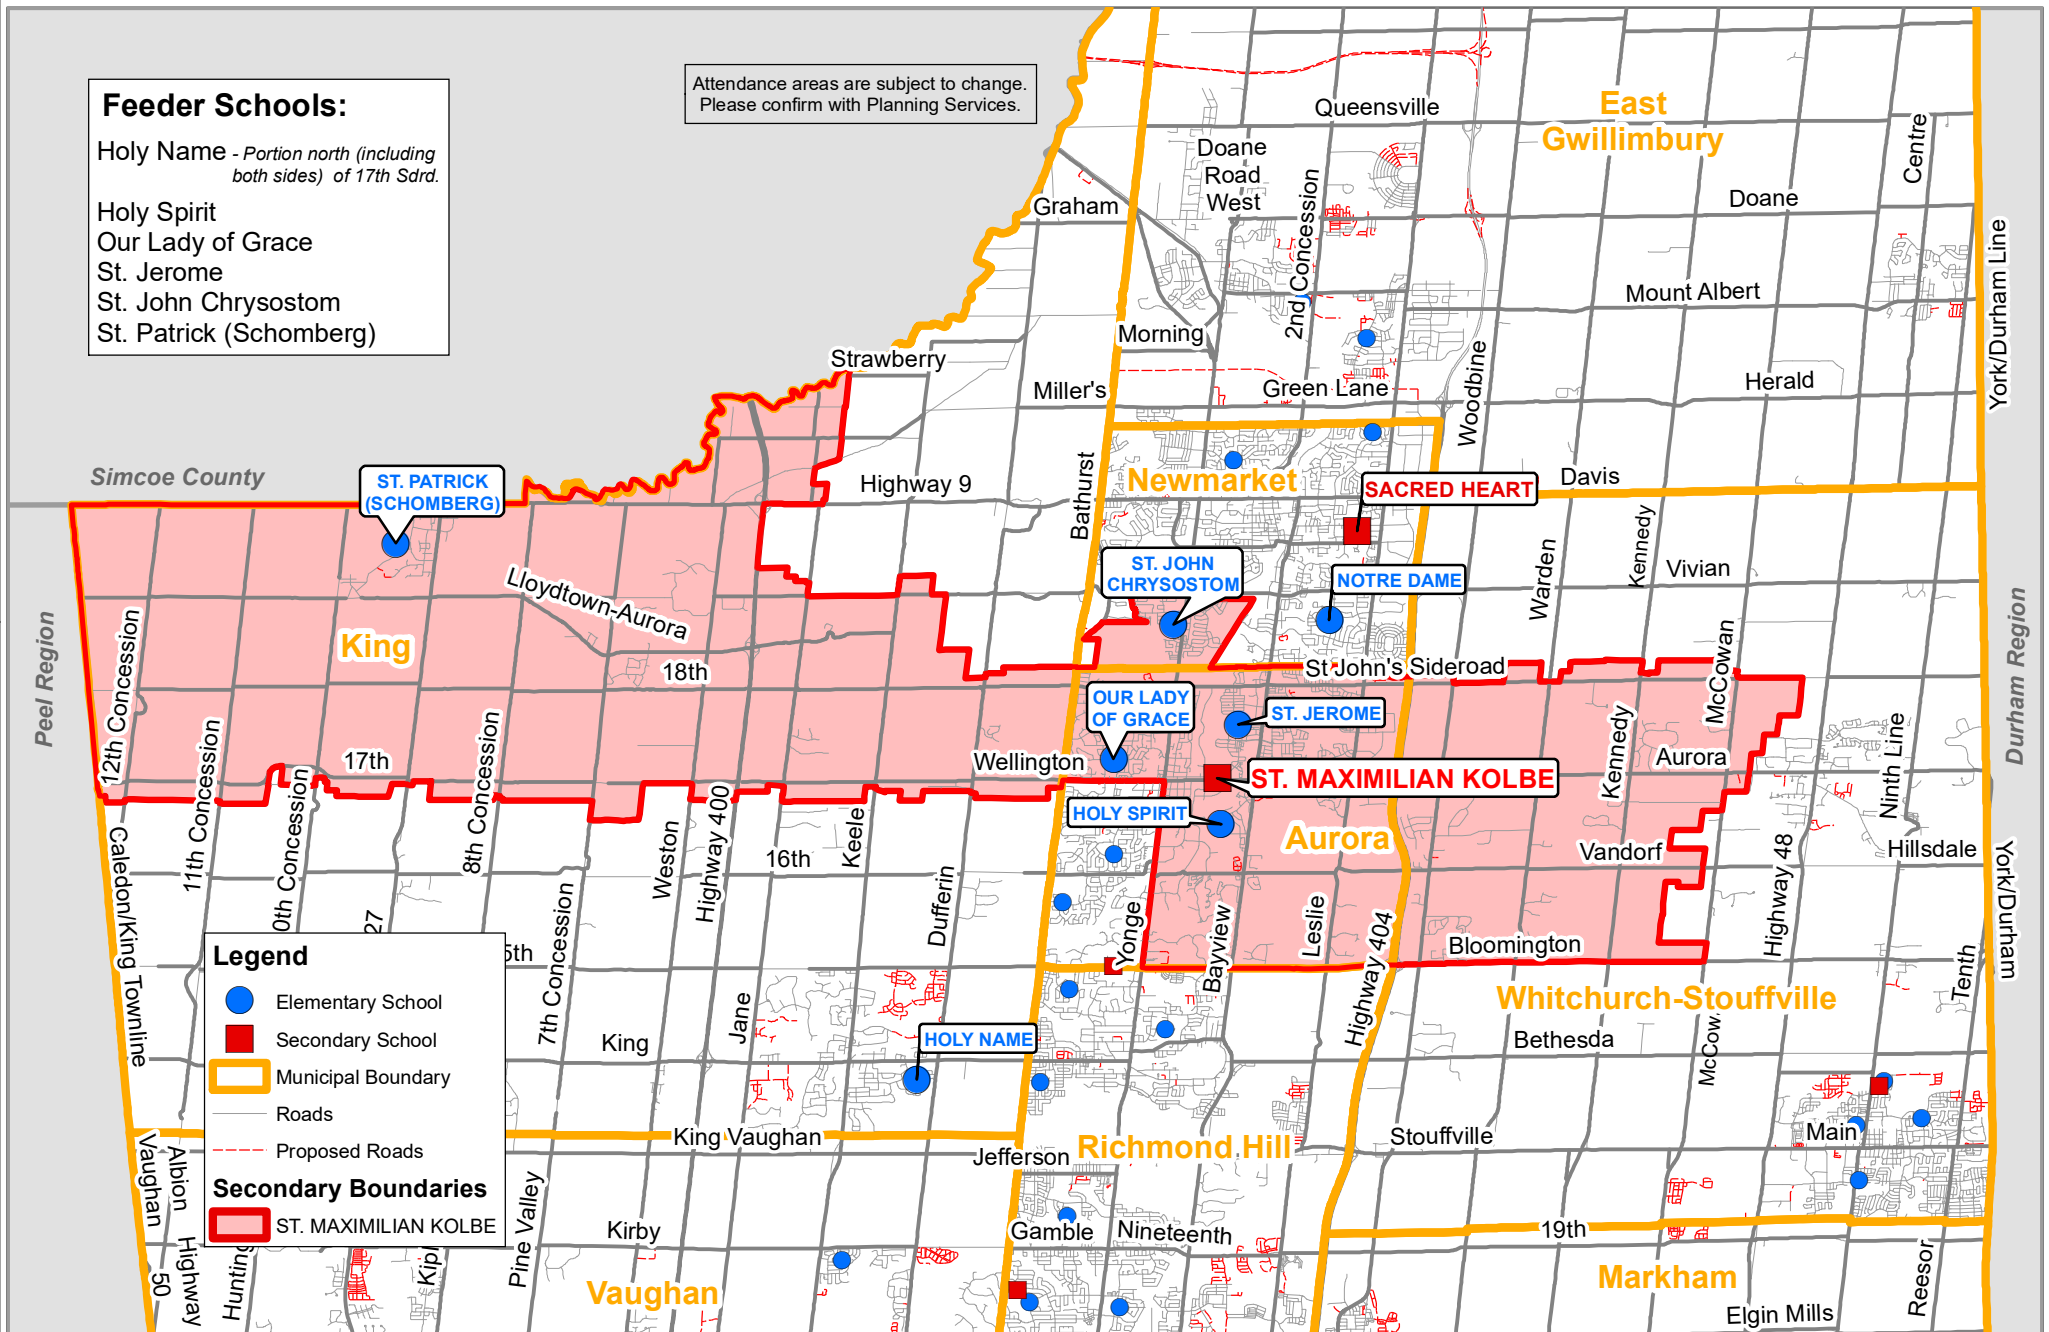

278 Wellington Street East
Phone: 905-727-5652

School Attendance Area - Town of Aurora

ST. MAXIMILIAN KOLBE CHS

Board Approved: June 20, 2023
Date Effective: September, 2024

Feeder Schools:

Holy Name - Portion north (including both sides) of 17th Sdrd.

- Holy Spirit
- Our Lady of Grace
- St. Jerome
- St. John Chrysostom
- St. Patrick (Schomberg)

Attendance areas are subject to change.
Please confirm with Planning Services.

Legend

- Elementary School
 - Secondary School
 - Municipal Boundary
 - Roads
 - Proposed Roads
- Secondary Boundaries**
- ST. MAXIMILIAN KOLBE