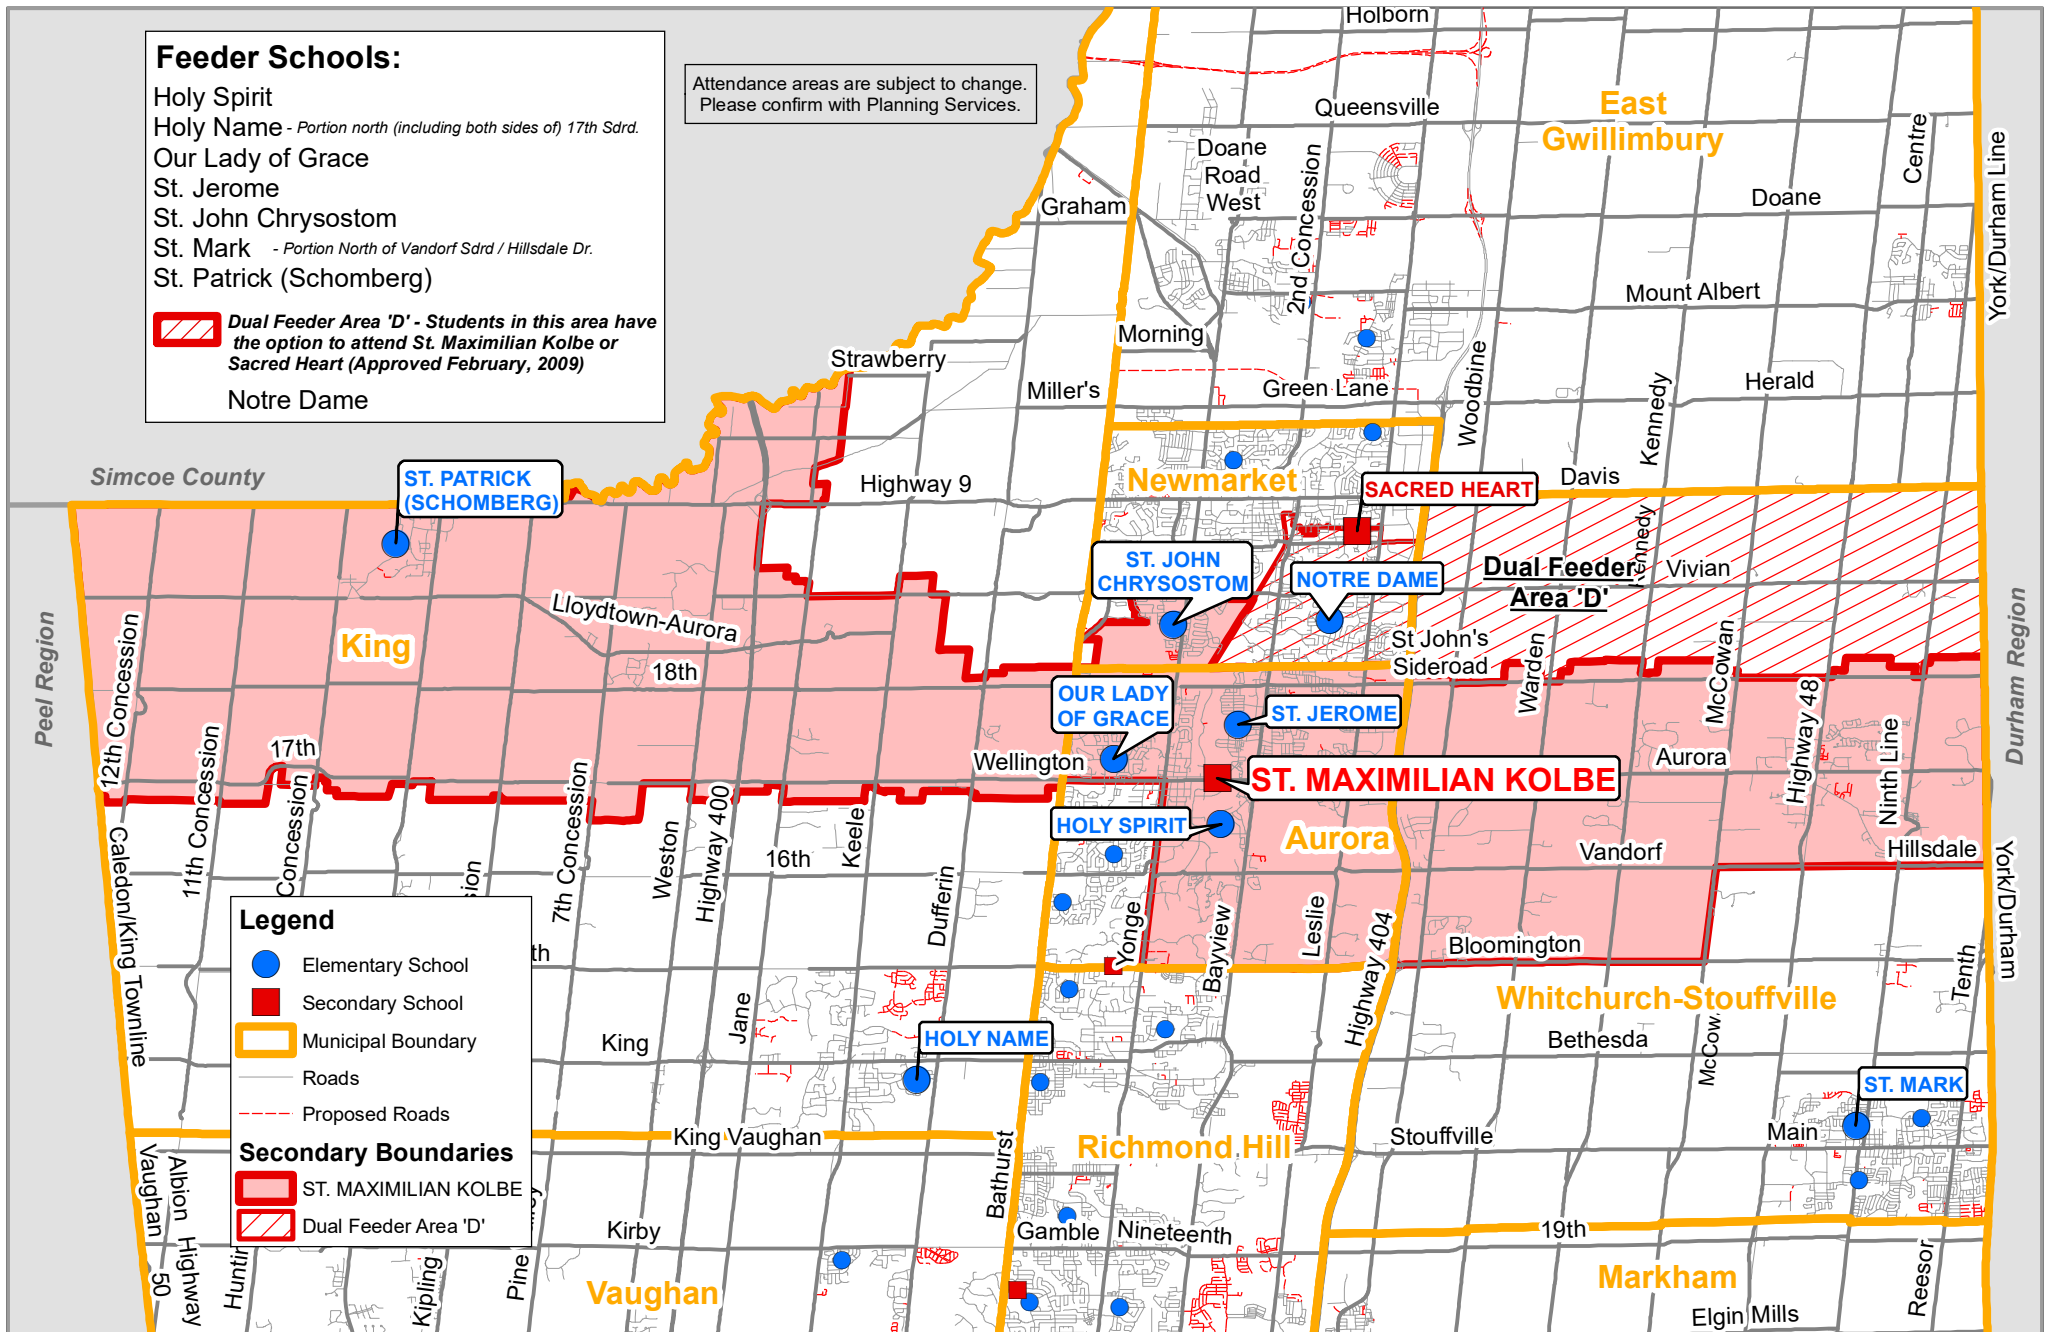

School Attendance Area - Town of Aurora

278 Wellington Street East
Phone: 905-727-5652

ST. MAXIMILIAN KOLBE CHS

Board Approved: December 4, 2012

Feeder Schools:

- Holy Spirit
- Holy Name - *Portion north (including both sides of) 17th Sdrd.*
- Our Lady of Grace
- St. Jerome
- St. John Chrysostom
- St. Mark - *Portion North of Vandorf Sdrd / Hillsdale Dr.*
- St. Patrick (Schomberg)

Dual Feeder Area 'D' - Students in this area have the option to attend St. Maximilian Kolbe or Sacred Heart (Approved February, 2009)

Notre Dame

Attendance areas are subject to change.
Please confirm with Planning Services.

Legend

- Elementary School
- Secondary School
- Municipal Boundary
- Roads
- Proposed Roads

Secondary Boundaries

- ST. MAXIMILIAN KOLBE
- Dual Feeder Area 'D'