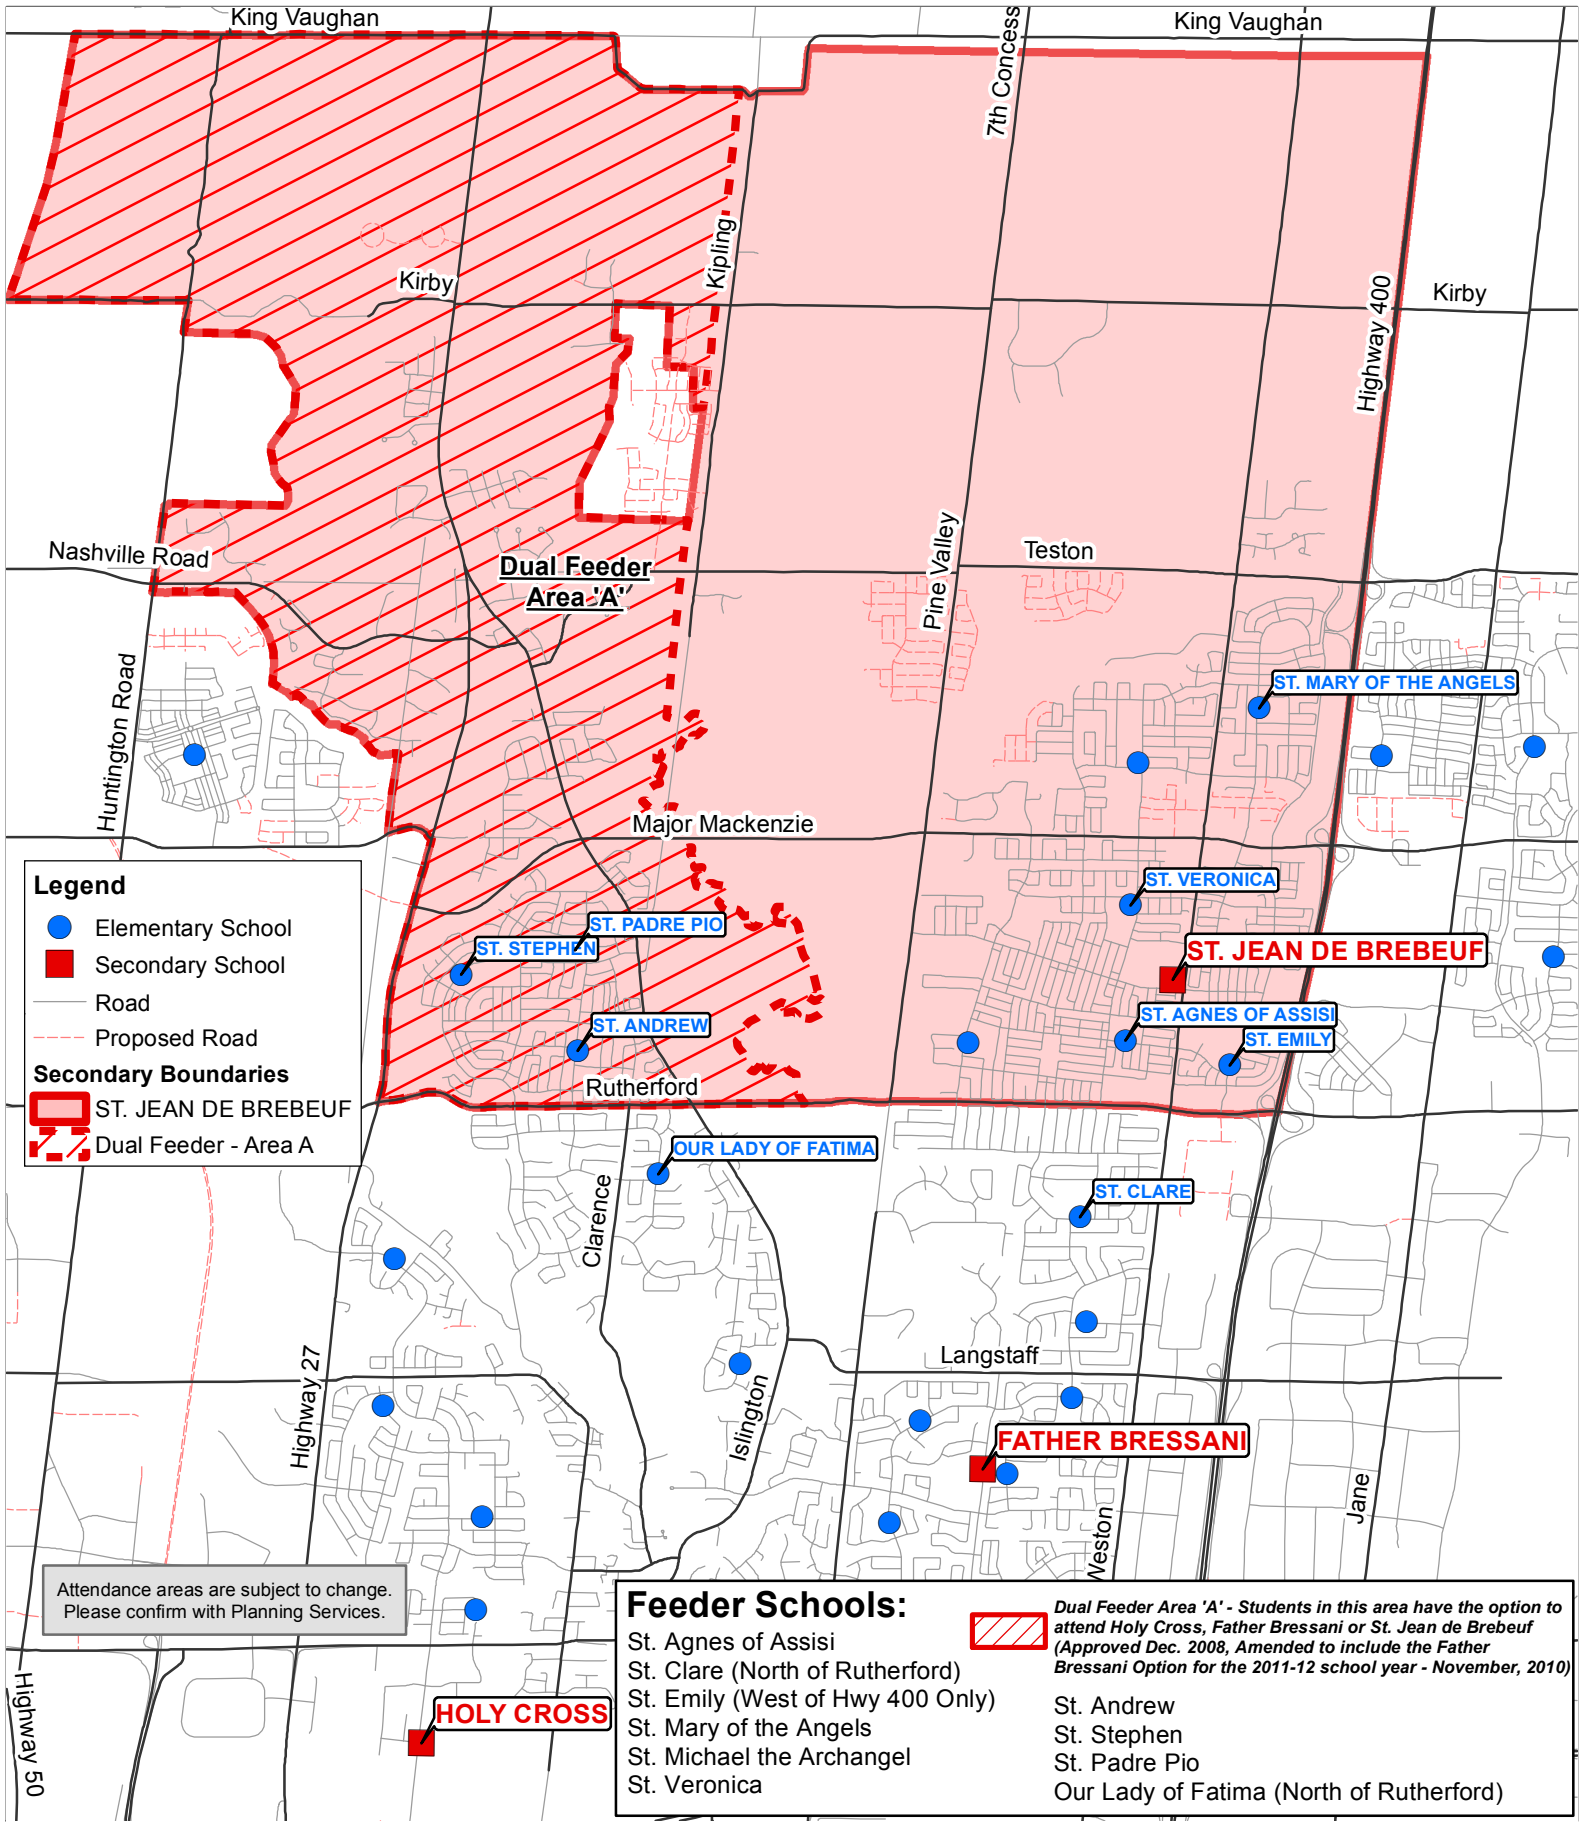

Legend

- Elementary School
- Secondary School
- Road
- - - Proposed Road

Secondary Boundaries

- ST. JEAN DE BREBEUF
- Dual Feeder - Area A

Attendance areas are subject to change.
Please confirm with Planning Services.

Feeder Schools:

- St. Agnes of Assisi
- St. Clare (North of Rutherford)
- St. Emily (West of Hwy 400 Only)
- St. Mary of the Angels
- St. Michael the Archangel
- St. Veronica

Dual Feeder Area 'A' - Students in this area have the option to attend Holy Cross, Father Bressani or St. Jean de Brebeuf (Approved Dec. 2008, Amended to include the Father Bressani Option for the 2011-12 school year - November, 2010)

- St. Andrew
- St. Stephen
- St. Padre Pio
- Our Lady of Fatima (North of Rutherford)

HOLY CROSS

FATHER BRESSANI

ST. JEAN DE BREBEUF

ST. VERONICA

ST. MARY OF THE ANGELS

ST. PADRE PIO

ST. STEPHEN

ST. ANDREW

OUR LADY OF FATIMA

ST. CLARE

Dual Feeder Area 'A'