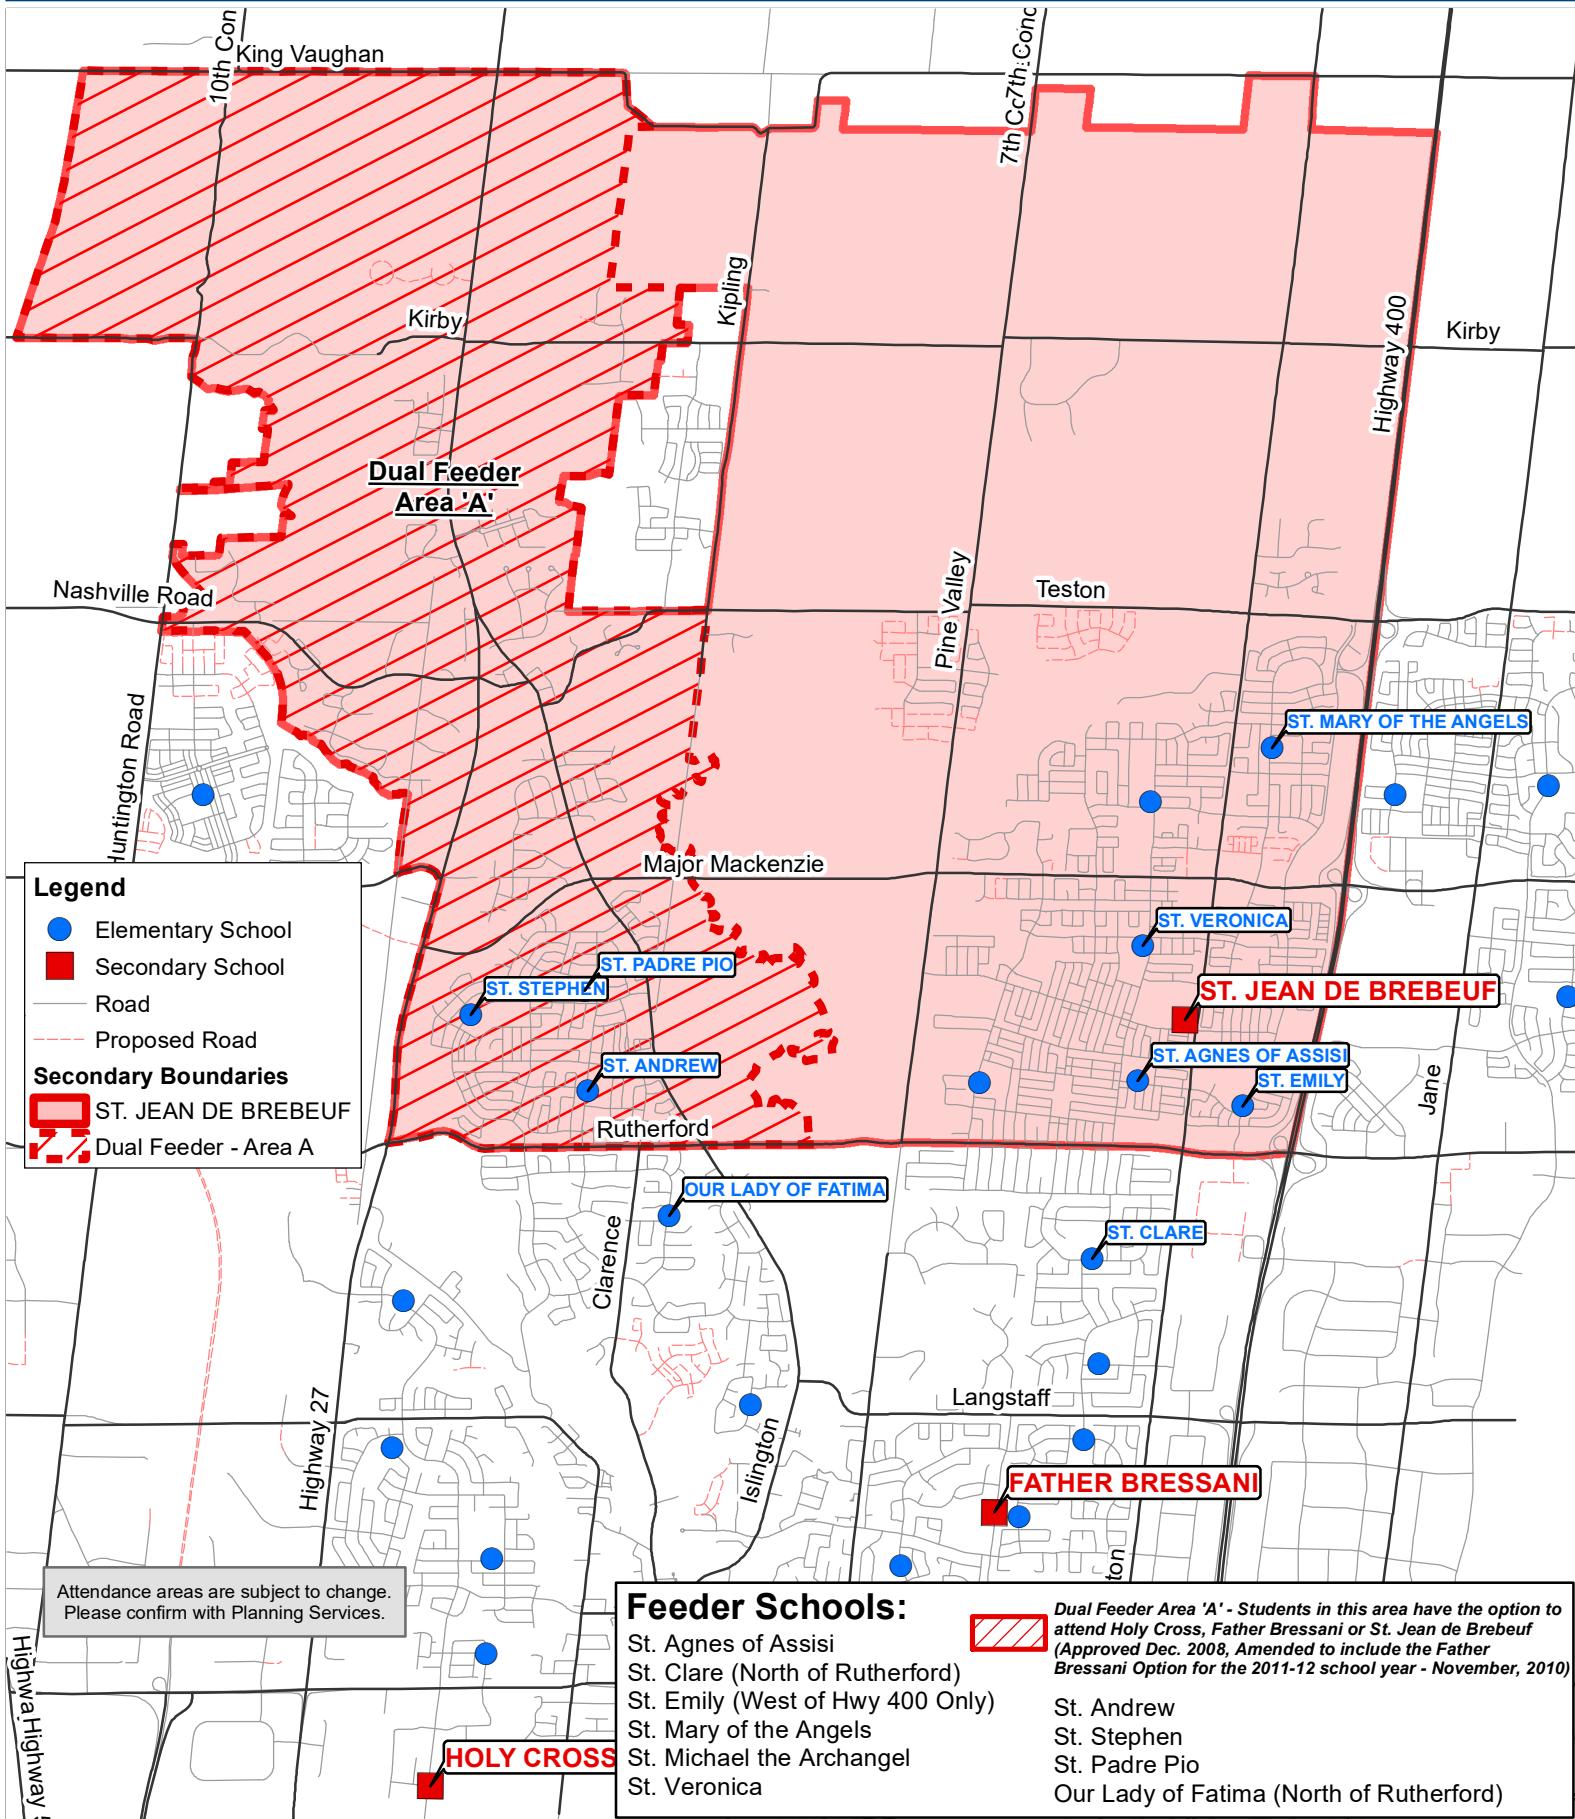

2 Davos Road
Phone: 905-851-3259

School Attendance Area - City of Vaughan

St. Jean de Brebeuf CHS

Board Approved: February 29, 2003
Revised: February 8, 2005
Dual Feeder Approval: December, 2008 / Amended: November, 2010 / April, 2011

Legend

- Elementary School
- Secondary School
- Road
- - - Proposed Road

Secondary Boundaries

- ST. JEAN DE BREBEUF
- Dual Feeder - Area A

Attendance areas are subject to change. Please confirm with Planning Services.

Feeder Schools:

- St. Agnes of Assisi
- St. Clare (North of Rutherford)
- St. Emily (West of Hwy 400 Only)
- St. Mary of the Angels
- St. Michael the Archangel
- St. Veronica

Dual Feeder Area 'A' - Students in this area have the option to attend Holy Cross, Father Bressani or St. Jean de Brebeuf (Approved Dec. 2008, Amended to include the Father Bressani Option for the 2011-12 school year - November, 2010)

- St. Andrew
- St. Stephen
- St. Padre Pio
- Our Lady of Fatima (North of Rutherford)

HOLY CROSS

FATHER BRESSANI

ST. JEAN DE BREBEUF

ST. VERONICA

ST. MARY OF THE ANGELS

ST. PADRE PIO

ST. STEPHEN