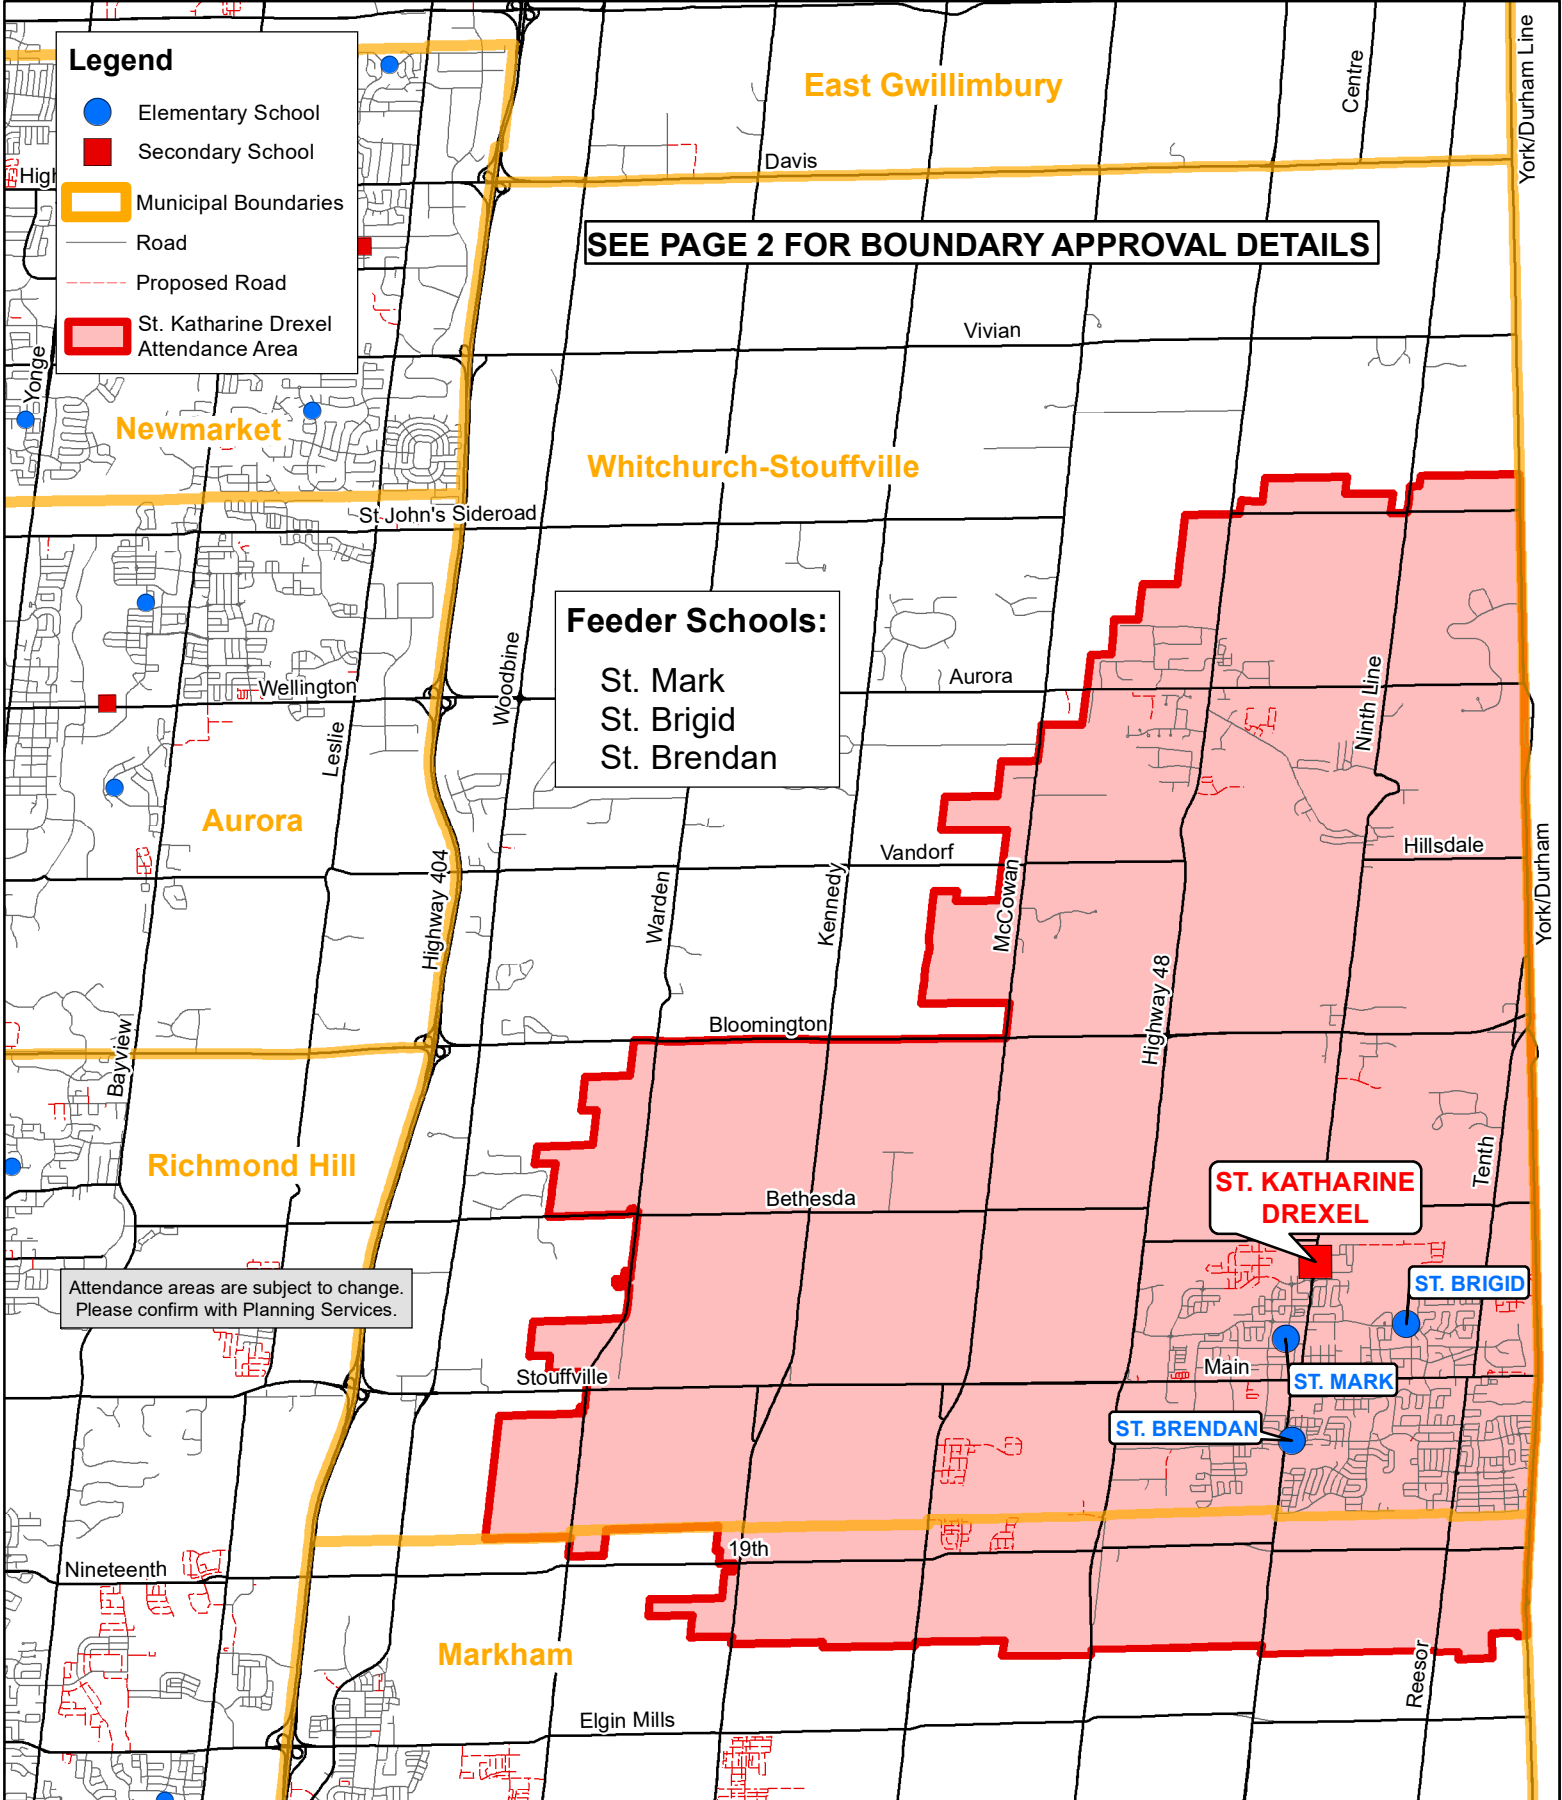

# ST. KATHARINE DREXEL CHS (Grade 7 to 12)

55 Meridian Drive  
Phone: TBD

Board Approved: November 24, 2020  
Effective: September 5, 2023

**At the Regular Boundary Meeting of November 24, 2020 Trustees approved the following motions regarding the Stouffville Boundary Review:**

**THAT** the attendance area for the Blessed Chiara Badano CES (French Immersion) be the combined French Immersion attendance areas of St. Mark CES and St. Brendan CES as identified on Map 6.

**THAT** Option 1 as identified on Map 4 be approved as the attendance area for St. Katharine Drexel CHS to serve grades 7 - 12.