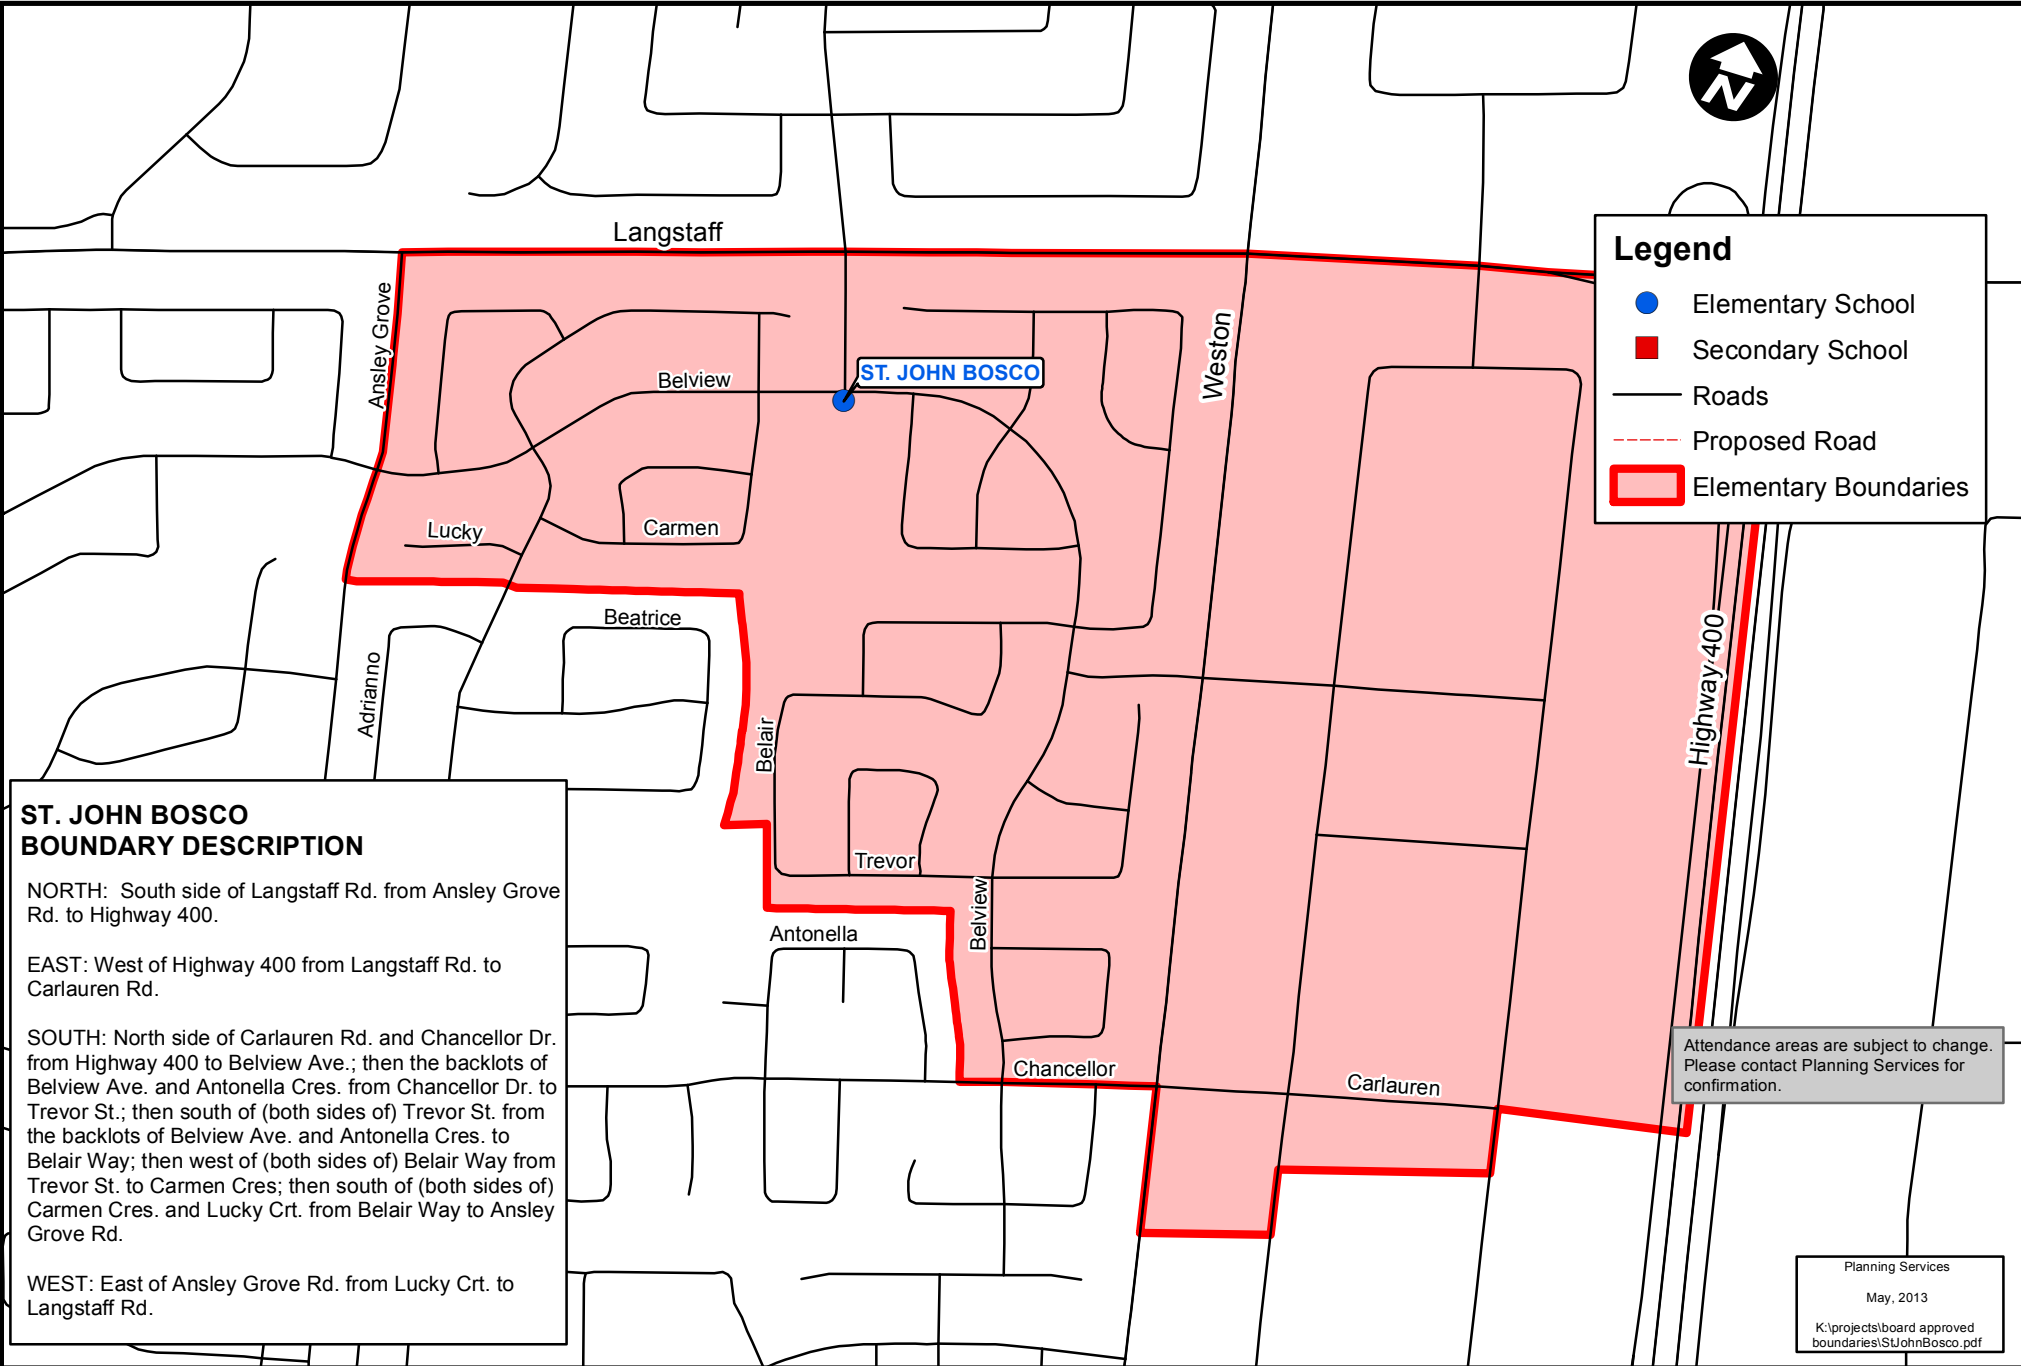

ST. JOHN BOSCO BOUNDARY DESCRIPTION

NORTH: South side of Langstaff Rd. from Anselvy Grove Rd. to Highway 400.

EAST: West of Highway 400 from Langstaff Rd. to Carlauren Rd.

SOUTH: North side of Carlauren Rd. and Chancellor Dr. from Highway 400 to Belview Ave.; then the backlots of Belview Ave. and Antonella Cres. from Chancellor Dr. to Trevor St.; then south of (both sides of) Trevor St. from the backlots of Belview Ave. and Antonella Cres. to Belair Way; then west of (both sides of) Belair Way from Trevor St. to Carmen Cres; then south of (both sides of) Carmen Cres. and Lucky Cr. from Belair Way to Anselvy Grove Rd.

WEST: East of Anselvy Grove Rd. from Lucky Cr. to Langstaff Rd.

Attendance areas are subject to change. Please contact Planning Services for confirmation.