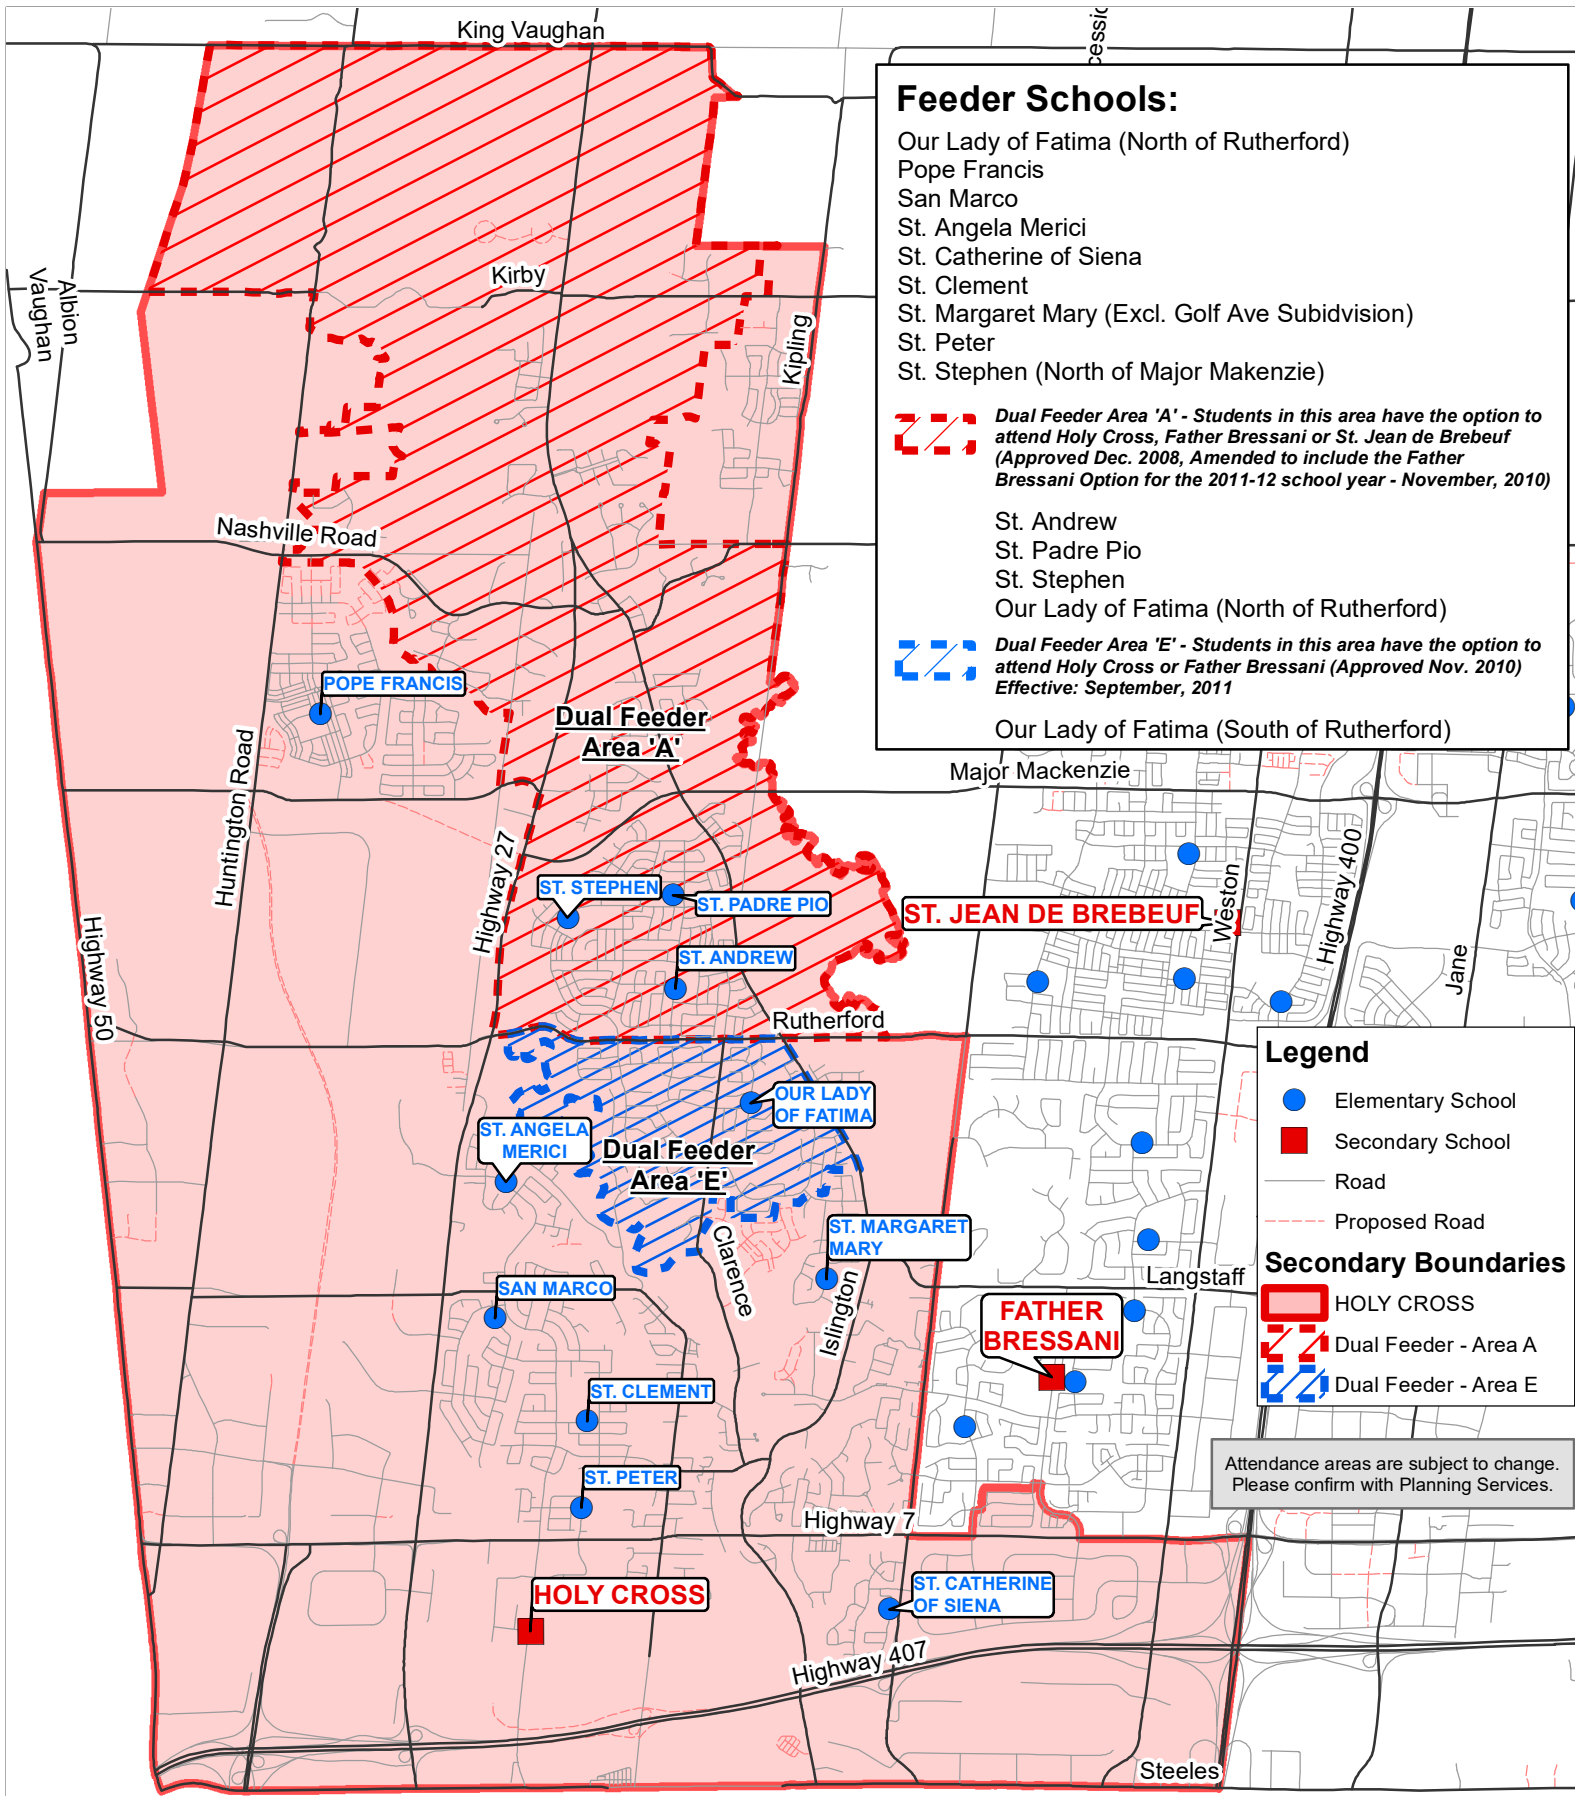

# Holy Cross CHS

- Feeder Schools:**
- Our Lady of Fatima (North of Rutherford)
  - Pope Francis
  - San Marco
  - St. Angela Merici
  - St. Catherine of Siena
  - St. Clement
  - St. Margaret Mary (Excl. Golf Ave Subdivision)
  - St. Peter
  - St. Stephen (North of Major Makenzie)
- Dual Feeder Area 'A' - Students in this area have the option to attend Holy Cross, Father Bressani or St. Jean de Brebeuf (Approved Dec. 2008, Amended to include the Father Bressani Option for the 2011-12 school year - November, 2010)**
- St. Andrew
  - St. Padre Pio
  - St. Stephen
  - Our Lady of Fatima (North of Rutherford)
- Dual Feeder Area 'E' - Students in this area have the option to attend Holy Cross or Father Bressani (Approved Nov. 2010) Effective: September, 2011**
- Our Lady of Fatima (South of Rutherford)

**Legend**

- Elementary School
- Secondary School
- Road
- - - Proposed Road

**Secondary Boundaries**

- HOLY CROSS
- Dual Feeder - Area A
- Dual Feeder - Area E

Attendance areas are subject to change. Please confirm with Planning Services.