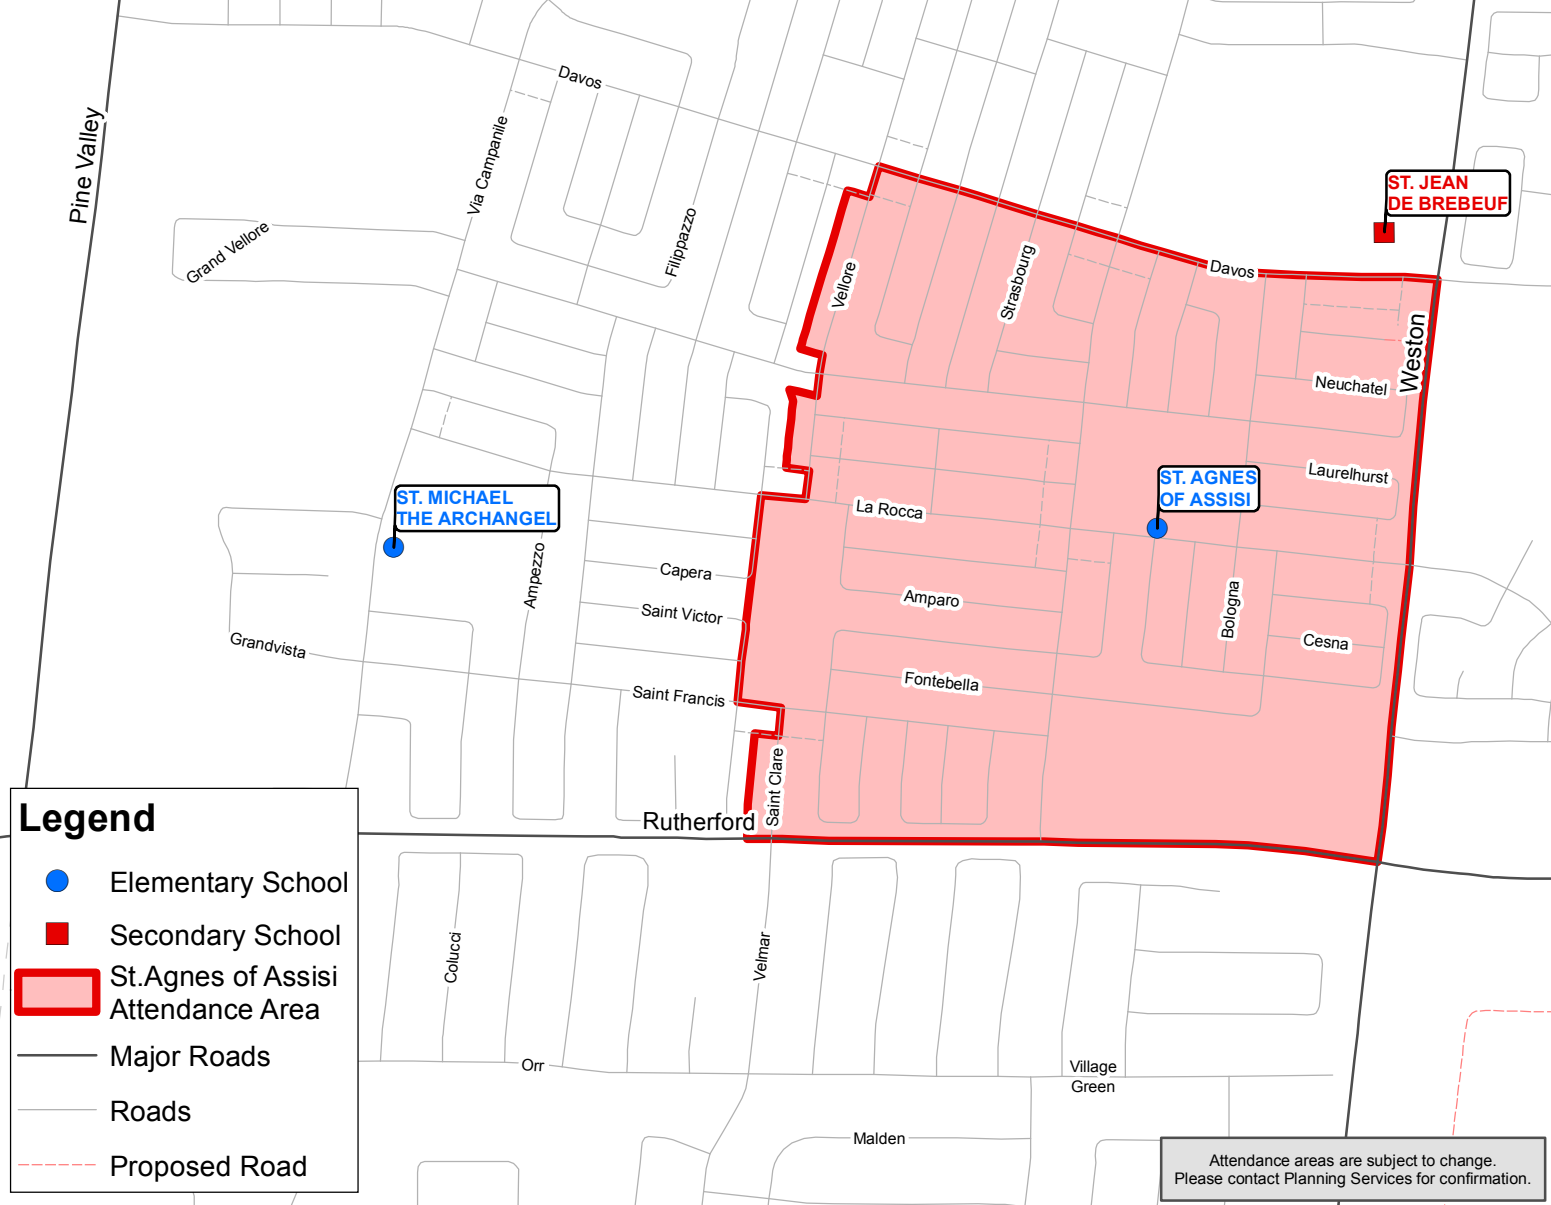

# St. Agnes of Assisi CES

120 La Rocca Avenue  
Phone: 905-303-4646

Board Approved: November 3, 2015  
Effective: November 3, 2015

**ST. AGNES OF ASSISI BOUNDARY DESCRIPTION**

**NORTH:** The south side of Davos Rd. from Vellore Ave. to Weston Rd.

**EAST:** The west side of Weston Rd. from Davos Rd. to Rutherford Rd.

**SOUTH:** The north side of Rutherford Rd. from Weston Rd. to St. Clare Ave.

**WEST:** Both sides of Saint Clare Ave. from Rutherford Rd. to Saint Francis Ave.; then the north side of Saint Francis Ave. from Saint Clare Ave. to St. Victor Dr., then the centreline of St. Victor Dr. and Capera Dr. (West of the Church and Park) to La Rocca Ave., then the south side of La Rocca Ave. from Capera Dr. to Vellore Ave.; then both sides of Vellore Ave. from La Rocca Ave. to Davos Dr.

**Legend**

- Elementary School
- Secondary School
- St. Agnes of Assisi Attendance Area
- Major Roads
- Roads
- Proposed Road

Attendance areas are subject to change.  
Please contact Planning Services for confirmation.