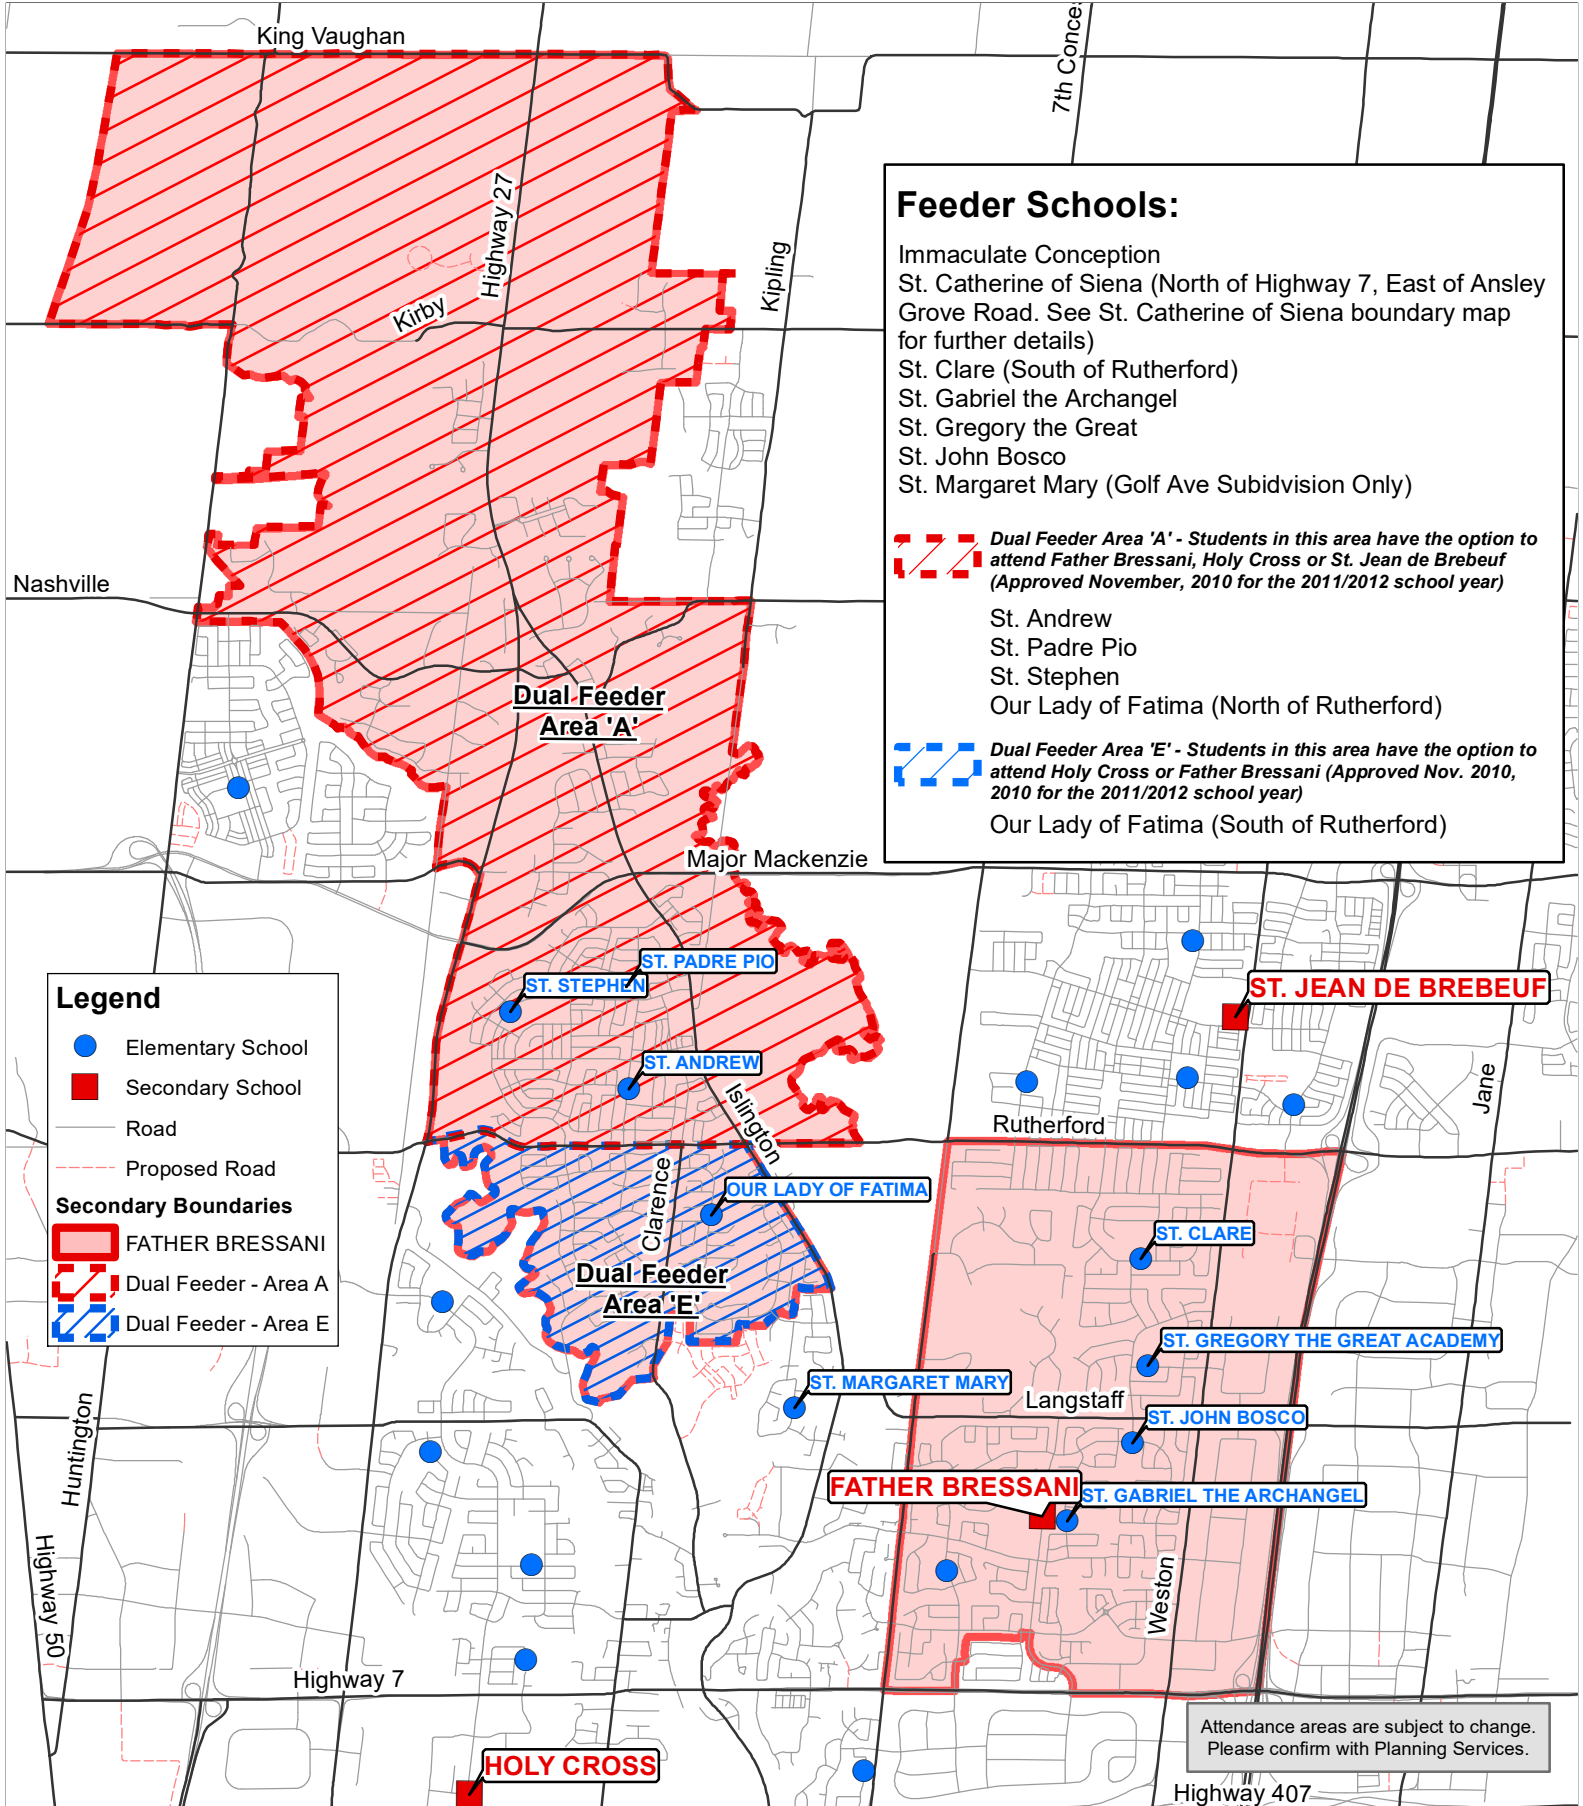

# Father Bressani CHS

**Feeder Schools:**

Immaculate Conception  
 St. Catherine of Siena (North of Highway 7, East of Ansley Grove Road. See St. Catherine of Siena boundary map for further details)  
 St. Clare (South of Rutherford)  
 St. Gabriel the Archangel  
 St. Gregory the Great  
 St. John Bosco  
 St. Margaret Mary (Golf Ave Subdivision Only)

**Dual Feeder Area 'A'** - Students in this area have the option to attend Father Bressani, Holy Cross or St. Jean de Brebeuf (Approved November, 2010 for the 2011/2012 school year)

St. Andrew  
 St. Padre Pio  
 St. Stephen  
 Our Lady of Fatima (North of Rutherford)

**Dual Feeder Area 'E'** - Students in this area have the option to attend Holy Cross or Father Bressani (Approved Nov. 2010, 2010 for the 2011/2012 school year)

Our Lady of Fatima (South of Rutherford)

**Legend**

- Elementary School
- Secondary School
- Road
- - - Proposed Road

**Secondary Boundaries**

- FATHER BRESSANI
- Dual Feeder - Area A
- Dual Feeder - Area E

Attendance areas are subject to change. Please confirm with Planning Services.