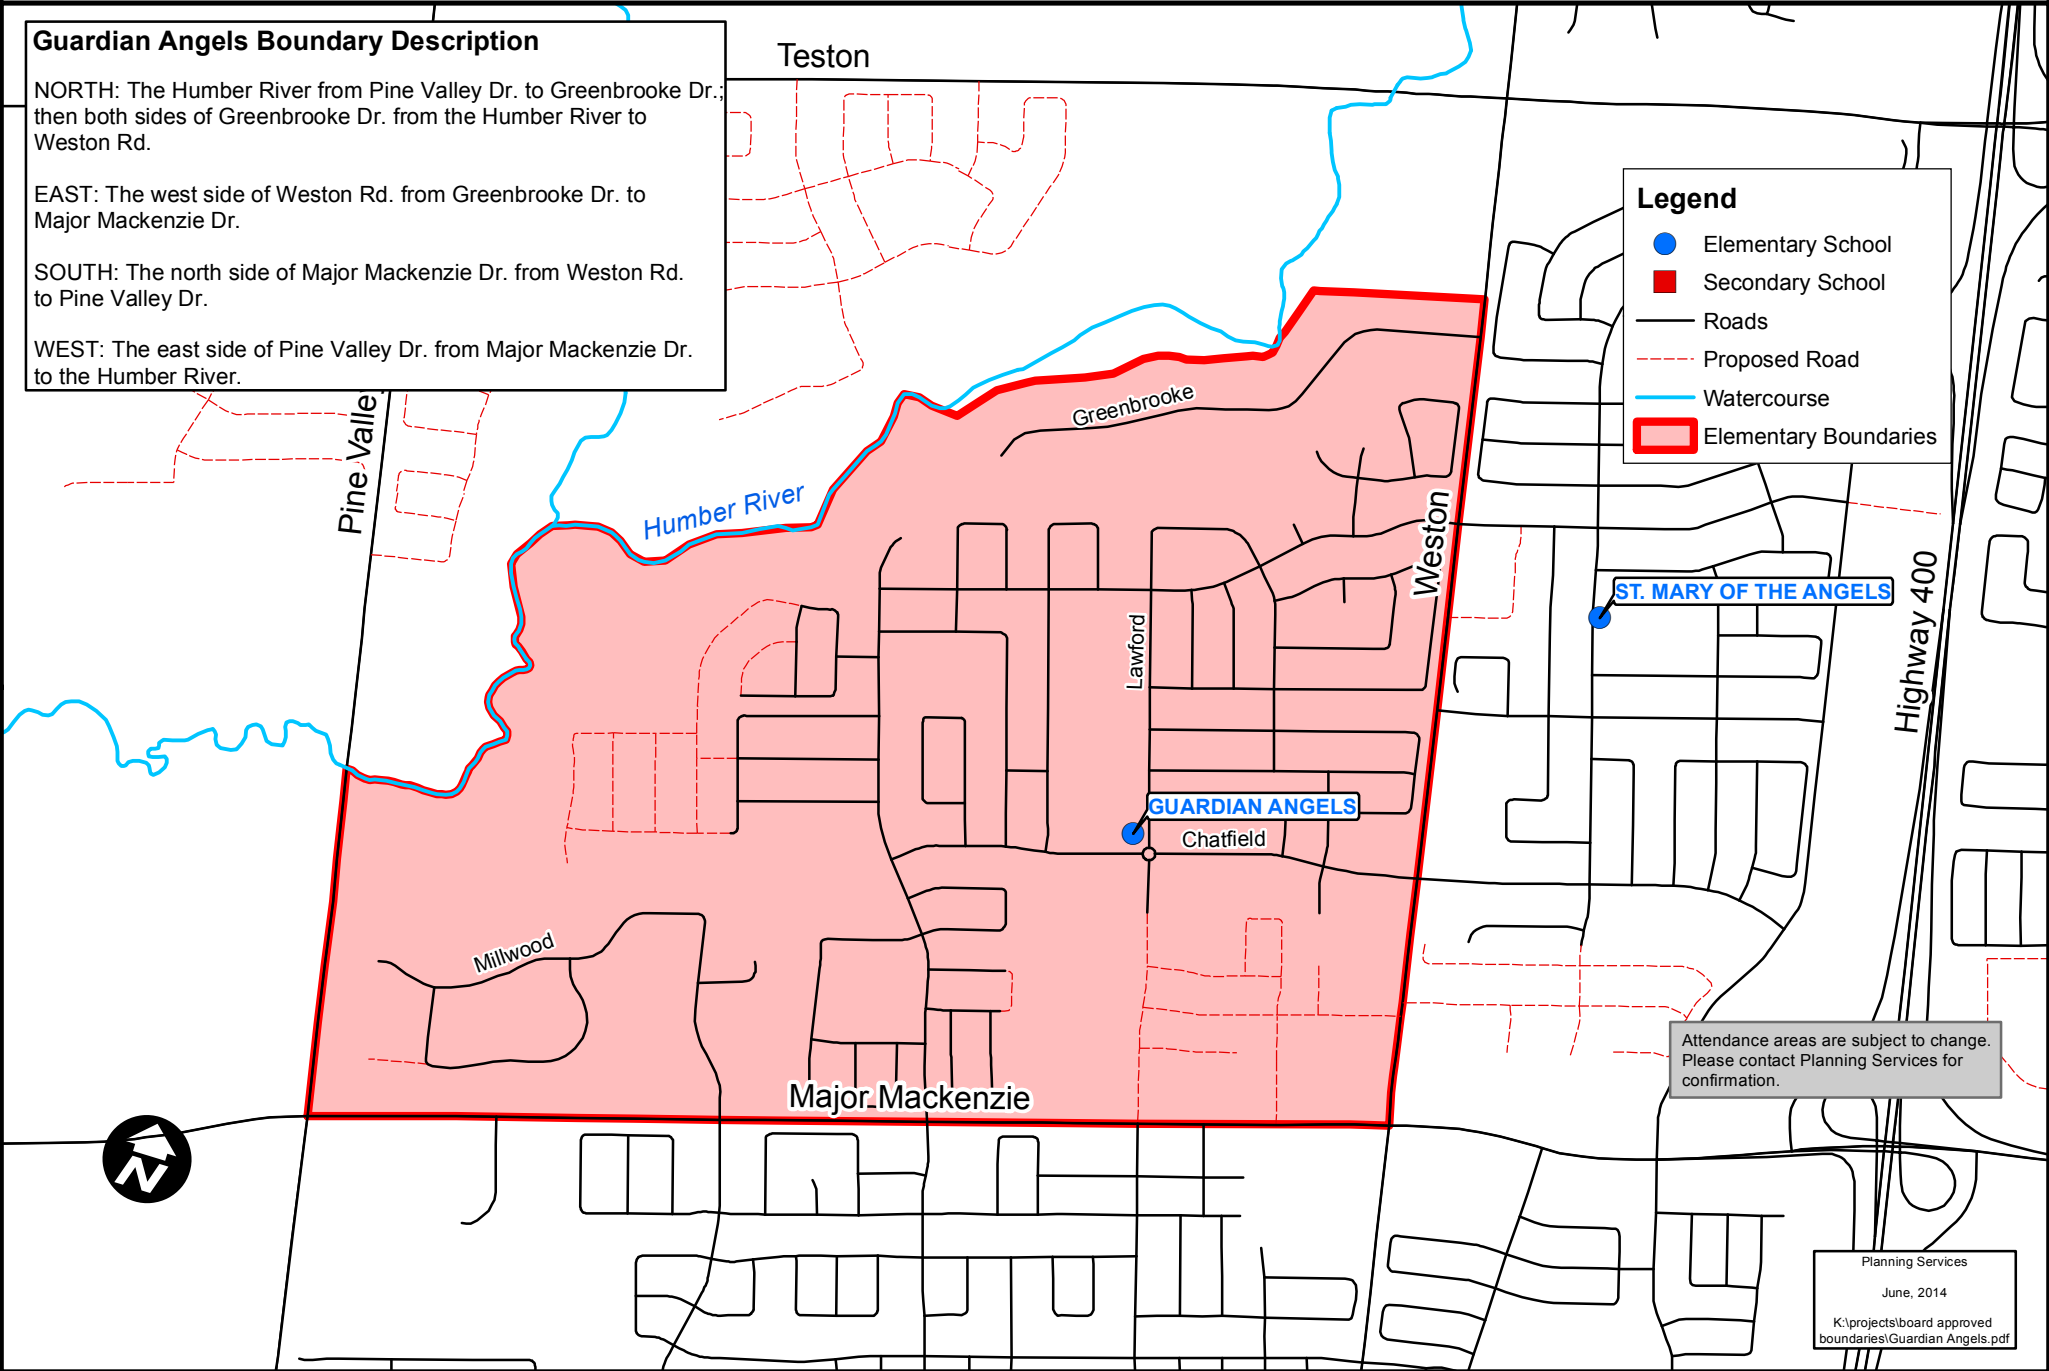

NORTH: The Humber River from Pine Valley Dr. to Greenbrooke Dr.; then both sides of Greenbrooke Dr. from the Humber River to Weston Rd.

EAST: The west side of Weston Rd. from Greenbrooke Dr. to Major Mackenzie Dr.

SOUTH: The north side of Major Mackenzie Dr. from Weston Rd. to Pine Valley Dr.

WEST: The east side of Pine Valley Dr. from Major Mackenzie Dr. to the Humber River.

Legend

- Elementary School
- Secondary School
- Roads
- - - Proposed Road
- Watercourse
- Elementary Boundaries