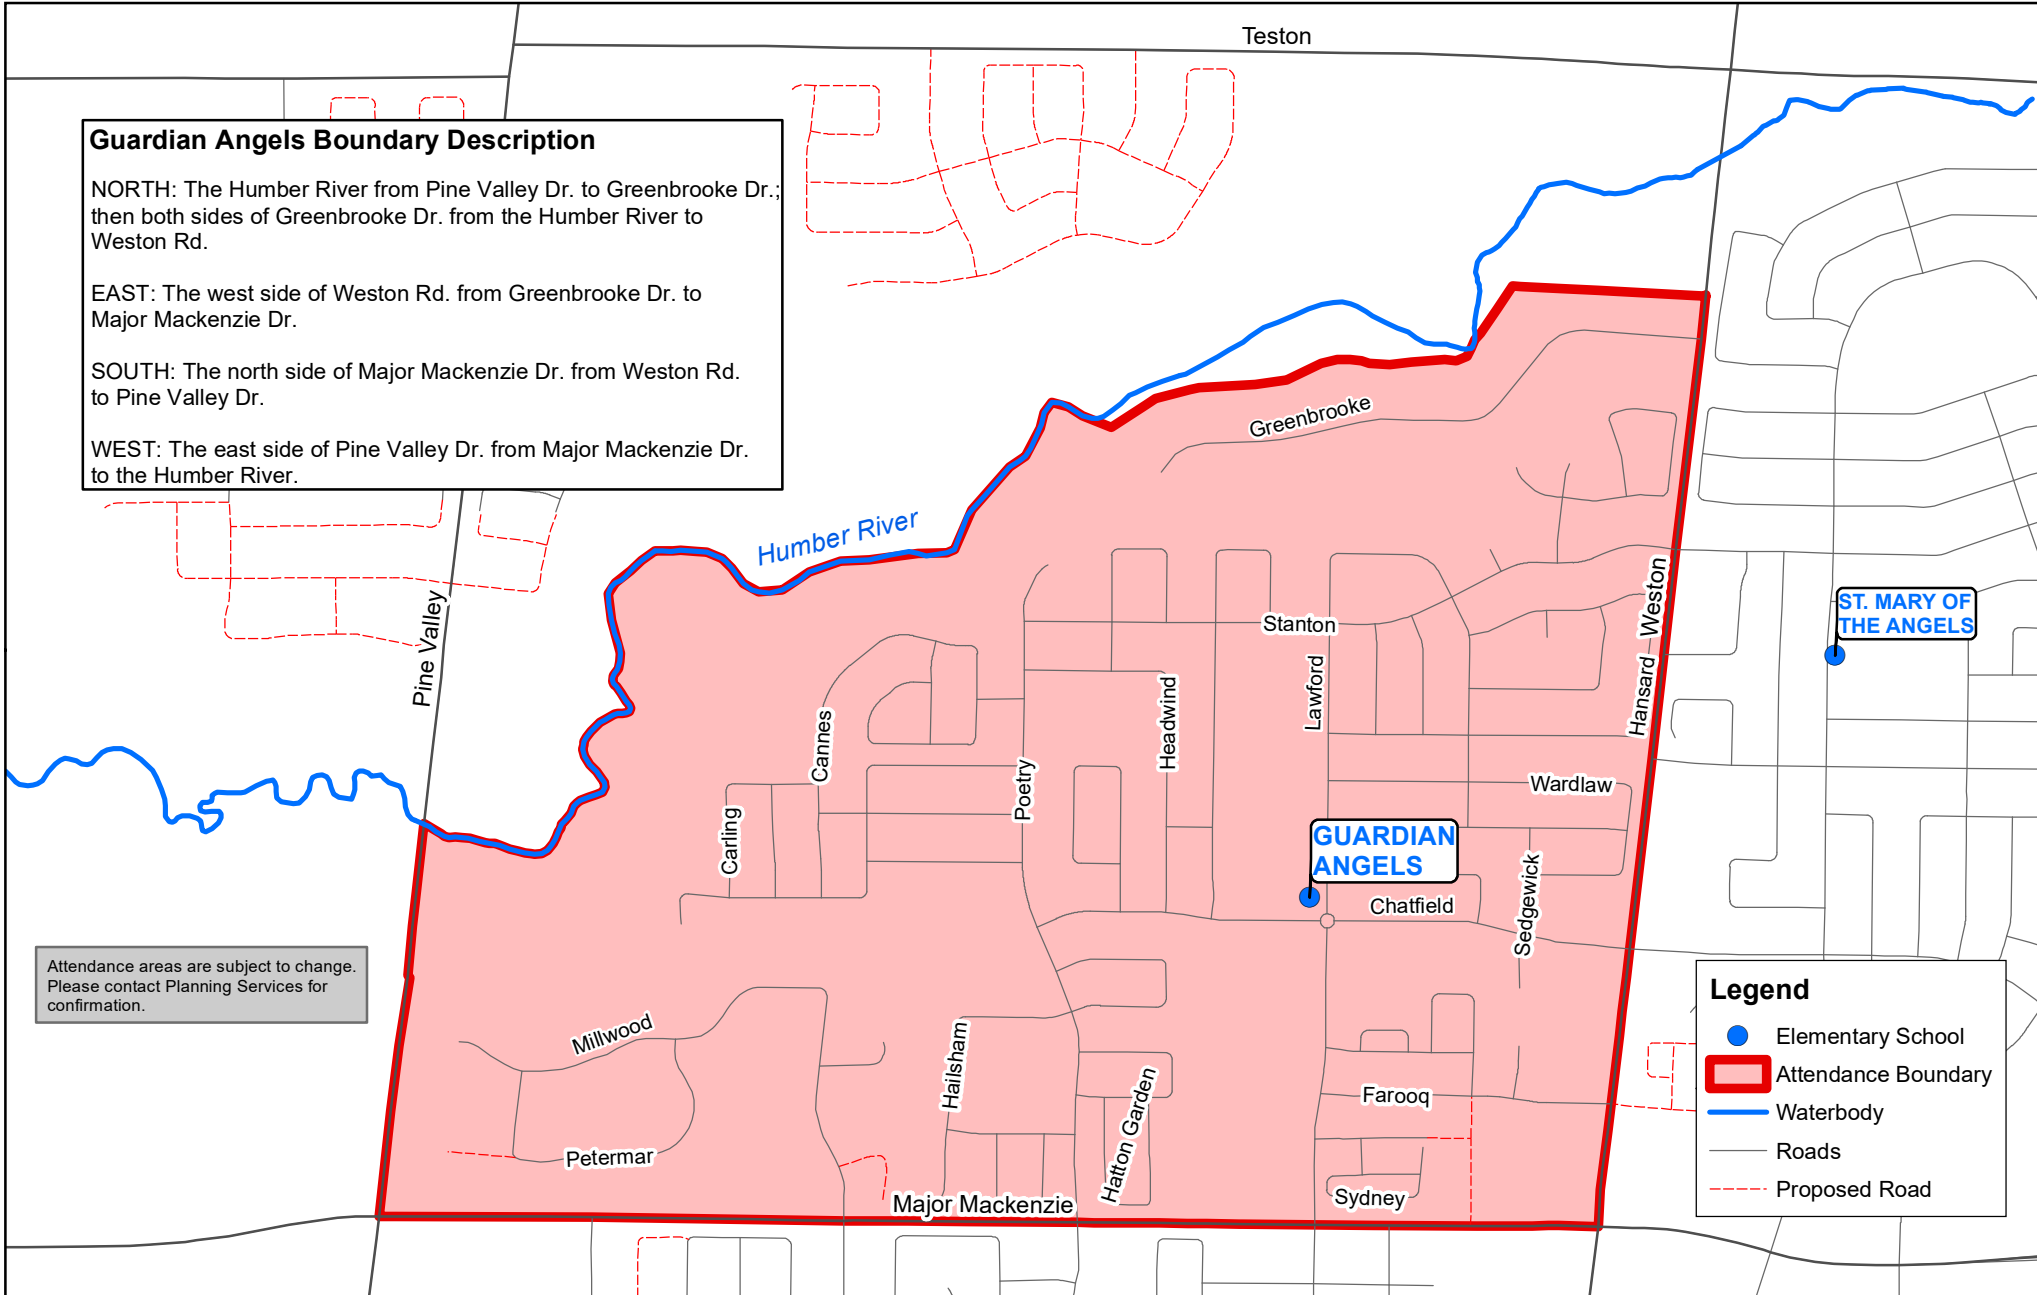

200 Lawford Road
Phone: 905-850-4077

School Attendance Area - City of Vaughan

Guardian Angels CES

Board Approved: June 4, 2013
Date Effective: September, 2014

Guardian Angels Boundary Description

NORTH: The Humber River from Pine Valley Dr. to Greenbrooke Dr.; then both sides of Greenbrooke Dr. from the Humber River to Weston Rd.

EAST: The west side of Weston Rd. from Greenbrooke Dr. to Major Mackenzie Dr.

SOUTH: The north side of Major Mackenzie Dr. from Weston Rd. to Pine Valley Dr.

WEST: The east side of Pine Valley Dr. from Major Mackenzie Dr. to the Humber River.

Attendance areas are subject to change. Please contact Planning Services for confirmation.