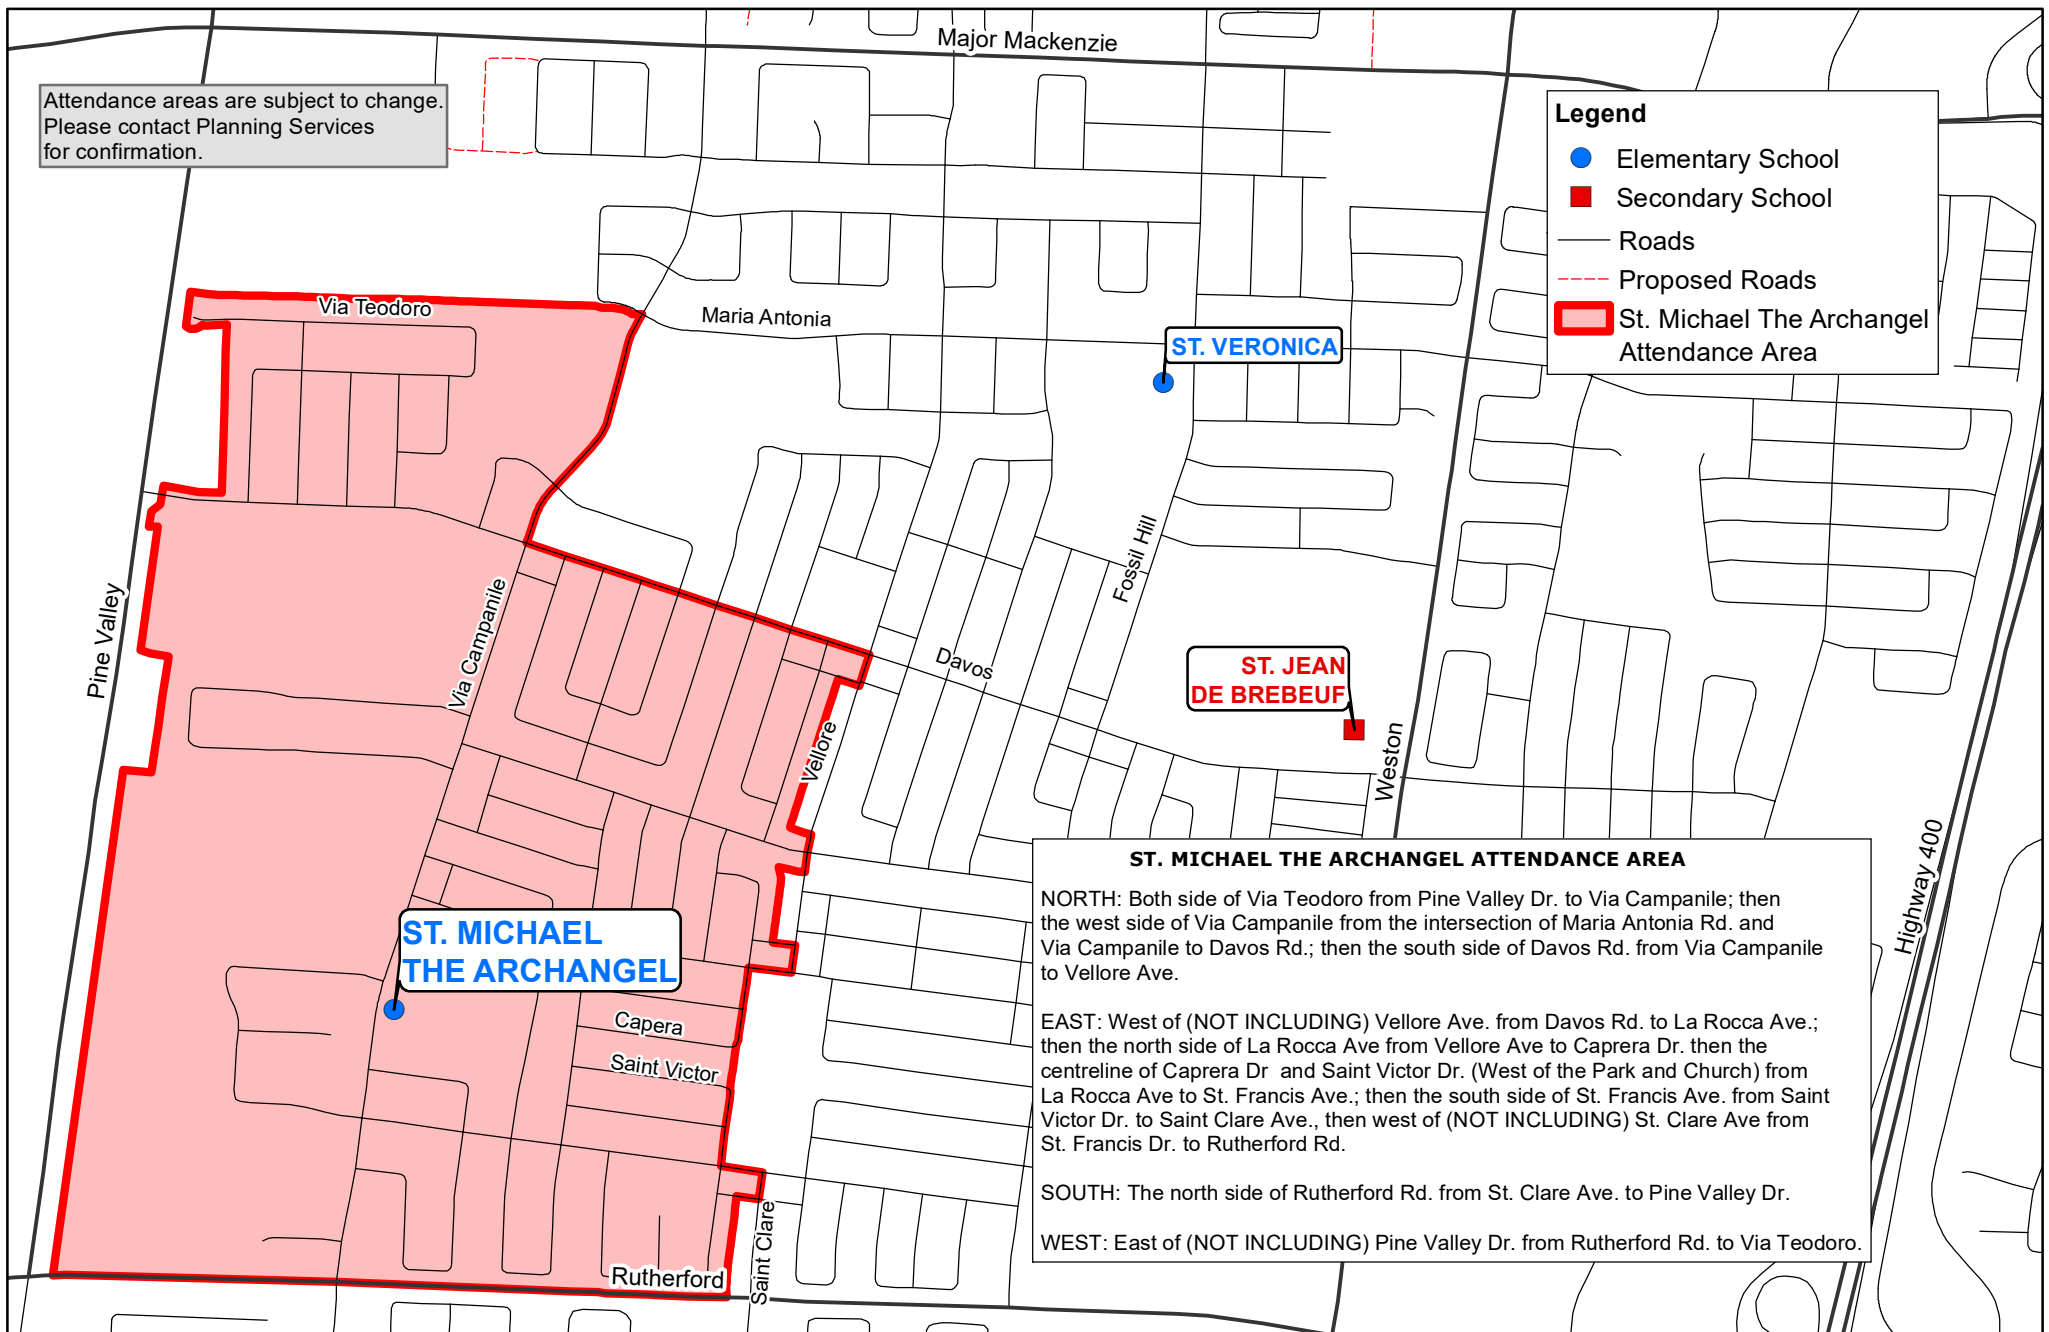

## ST. MICHAEL THE ARCHANGEL CES

Board Approved: March 6, 2012  
Date Effective: September, 2012

Attendance areas are subject to change.  
Please contact Planning Services  
for confirmation.

**Legend**

- Elementary School
- Secondary School
- Roads
- - - Proposed Roads
- St. Michael The Archangel Attendance Area

**ST. MICHAEL THE ARCHANGEL ATTENDANCE AREA**

**NORTH:** Both side of Via Teodoro from Pine Valley Dr. to Via Campanile; then the west side of Via Campanile from the intersection of Maria Antonia Rd. and Via Campanile to Davos Rd.; then the south side of Davos Rd. from Via Campanile to Vellore Ave.

**EAST:** West of (NOT INCLUDING) Vellore Ave. from Davos Rd. to La Rocca Ave.; then the north side of La Rocca Ave from Vellore Ave to Caprera Dr. then the centreline of Caprera Dr and Saint Victor Dr. (West of the Park and Church) from La Rocca Ave to St. Francis Ave.; then the south side of St. Francis Ave. from Saint Victor Dr. to Saint Clare Ave., then west of (NOT INCLUDING) St. Clare Ave from St. Francis Dr. to Rutherford Rd.

**SOUTH:** The north side of Rutherford Rd. from St. Clare Ave. to Pine Valley Dr.

**WEST:** East of (NOT INCLUDING) Pine Valley Dr. from Rutherford Rd. to Via Teodoro.