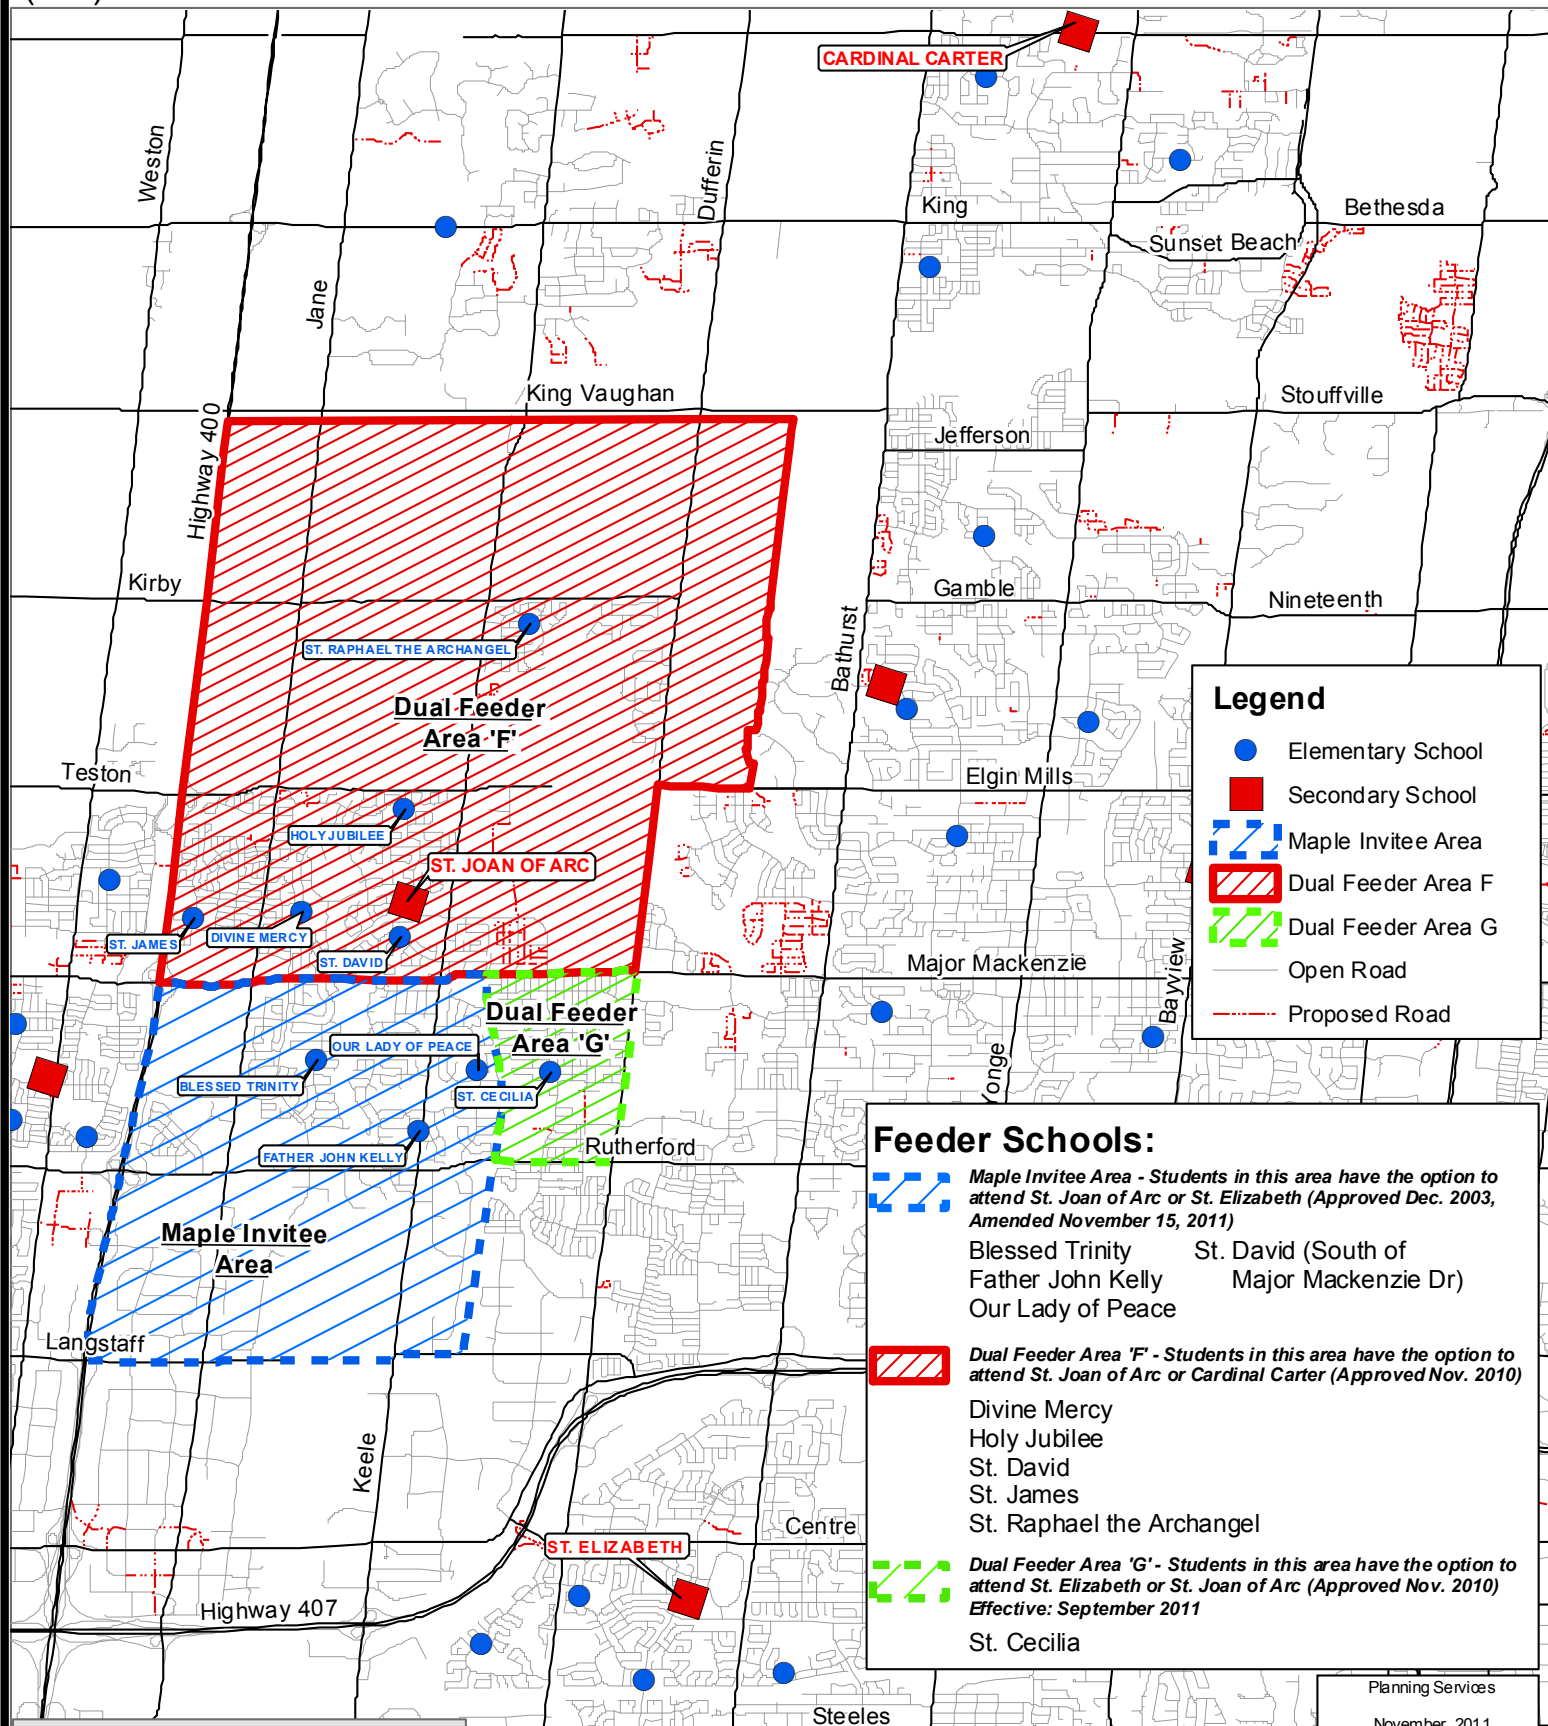

St. Joan of Arc CHS

1 St. Joan of Arc Avenue
(905) 832-8882

Maple Invitee Area Approval Date: December 9, 2003/Amended November 15, 2011

Dual Feeder (Areas F and G) Approval Date: November 9, 2010

Board Approved: February 29, 2003

Legend

- Elementary School
- Secondary School
- Maple Invitee Area
- Dual Feeder Area F
- Dual Feeder Area G
- Open Road
- Proposed Road

Feeder Schools:

- Maple Invitee Area** - Students in this area have the option to attend St. Joan of Arc or St. Elizabeth (Approved Dec. 2003, Amended November 15, 2011)
 Blessed Trinity St. David (South of Major Mackenzie Dr)
 Father John Kelly
 Our Lady of Peace
- Dual Feeder Area 'F'** - Students in this area have the option to attend St. Joan of Arc or Cardinal Carter (Approved Nov. 2010)
 Divine Mercy
 Holy Jubilee
 St. David
 St. James
 St. Raphael the Archangel
- Dual Feeder Area 'G'** - Students in this area have the option to attend St. Elizabeth or St. Joan of Arc (Approved Nov. 2010) Effective: September 2011
 St. Cecilia

Attendance areas are subject to change. Please confirm with Planning Services.