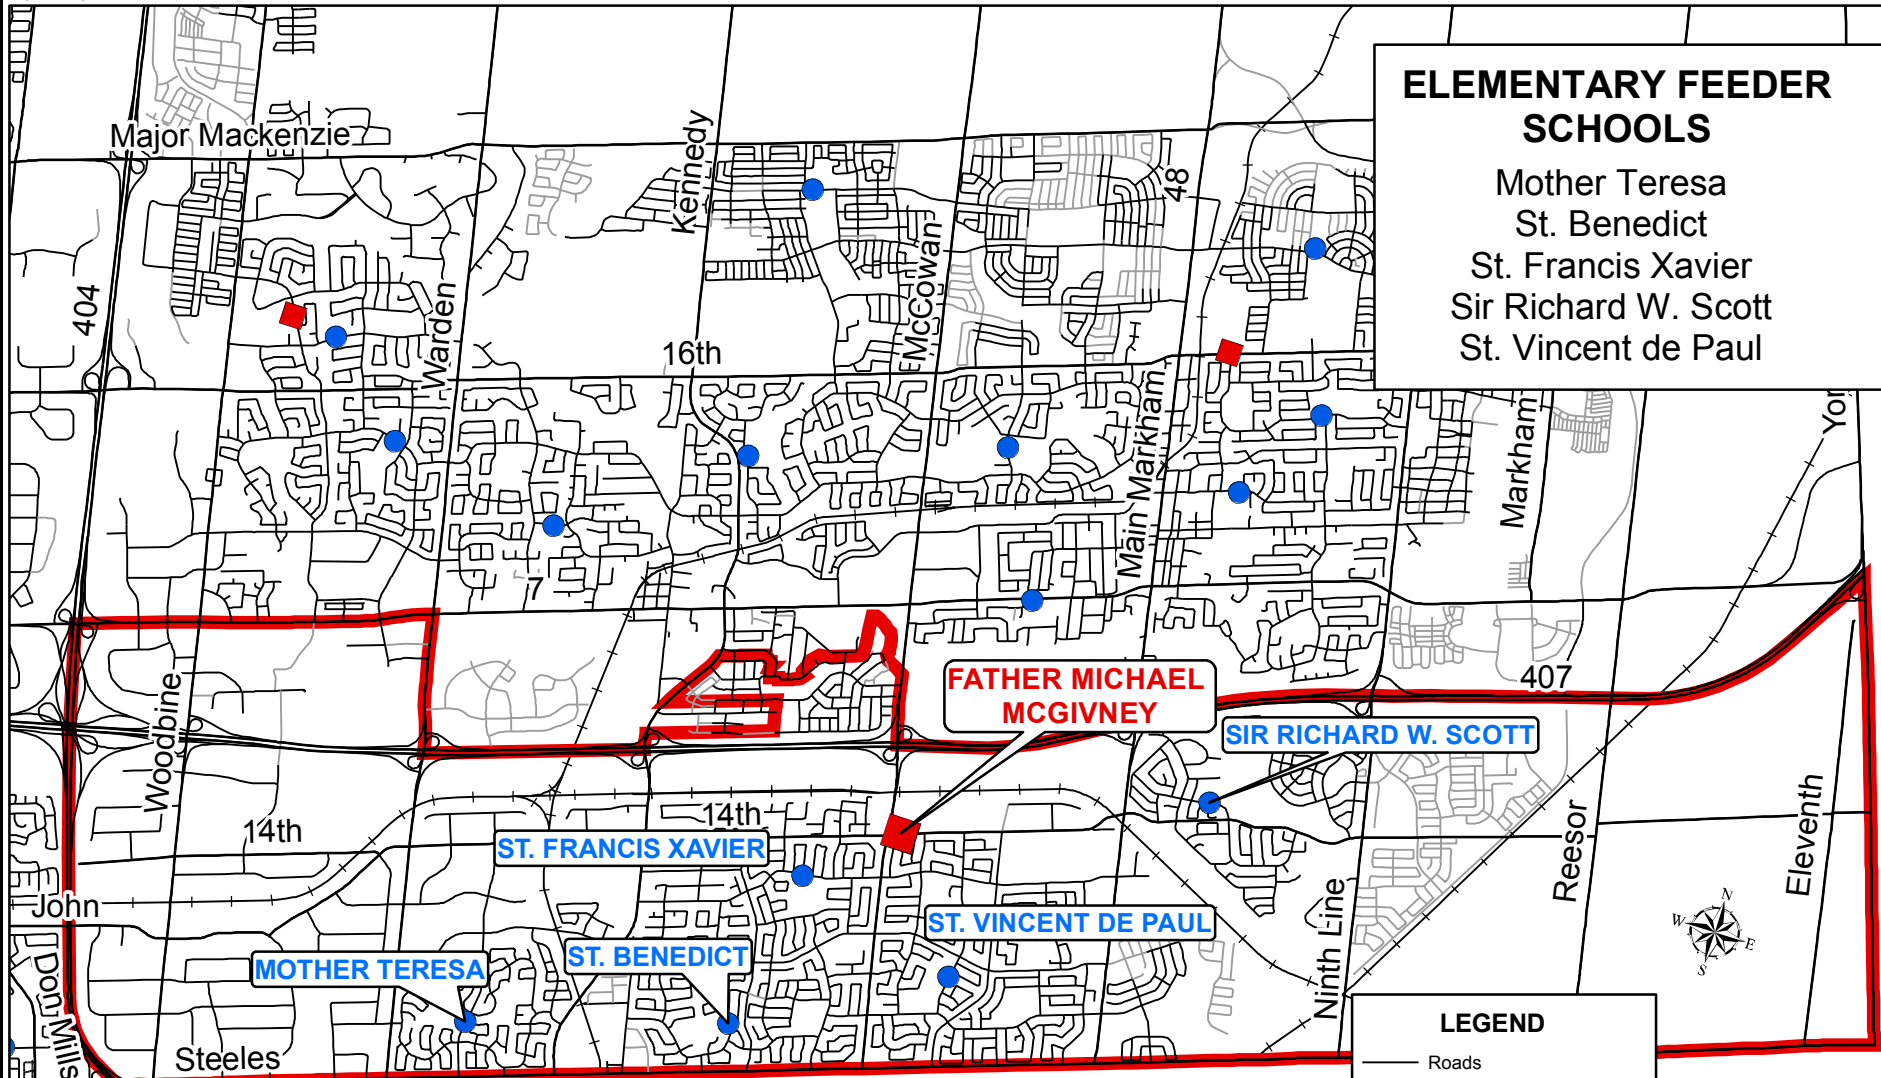

FATHER MICHAEL MCGIVNEY

5300 14th Avenue
(905) 472-4961

Board Approved: May 30, 2000
Effective: September 5, 2000

ELEMENTARY FEEDER SCHOOLS

- Mother Teresa
- St. Benedict
- St. Francis Xavier
- Sir Richard W. Scott
- St. Vincent de Paul

Attendance areas are subject to change.
Please contact Planning Services for confirmation.

LEGEND

- Roads
- Proposed Roads
- Railway
- Elementary School
- Secondary School
- Father Michael McGivney Attendance Area