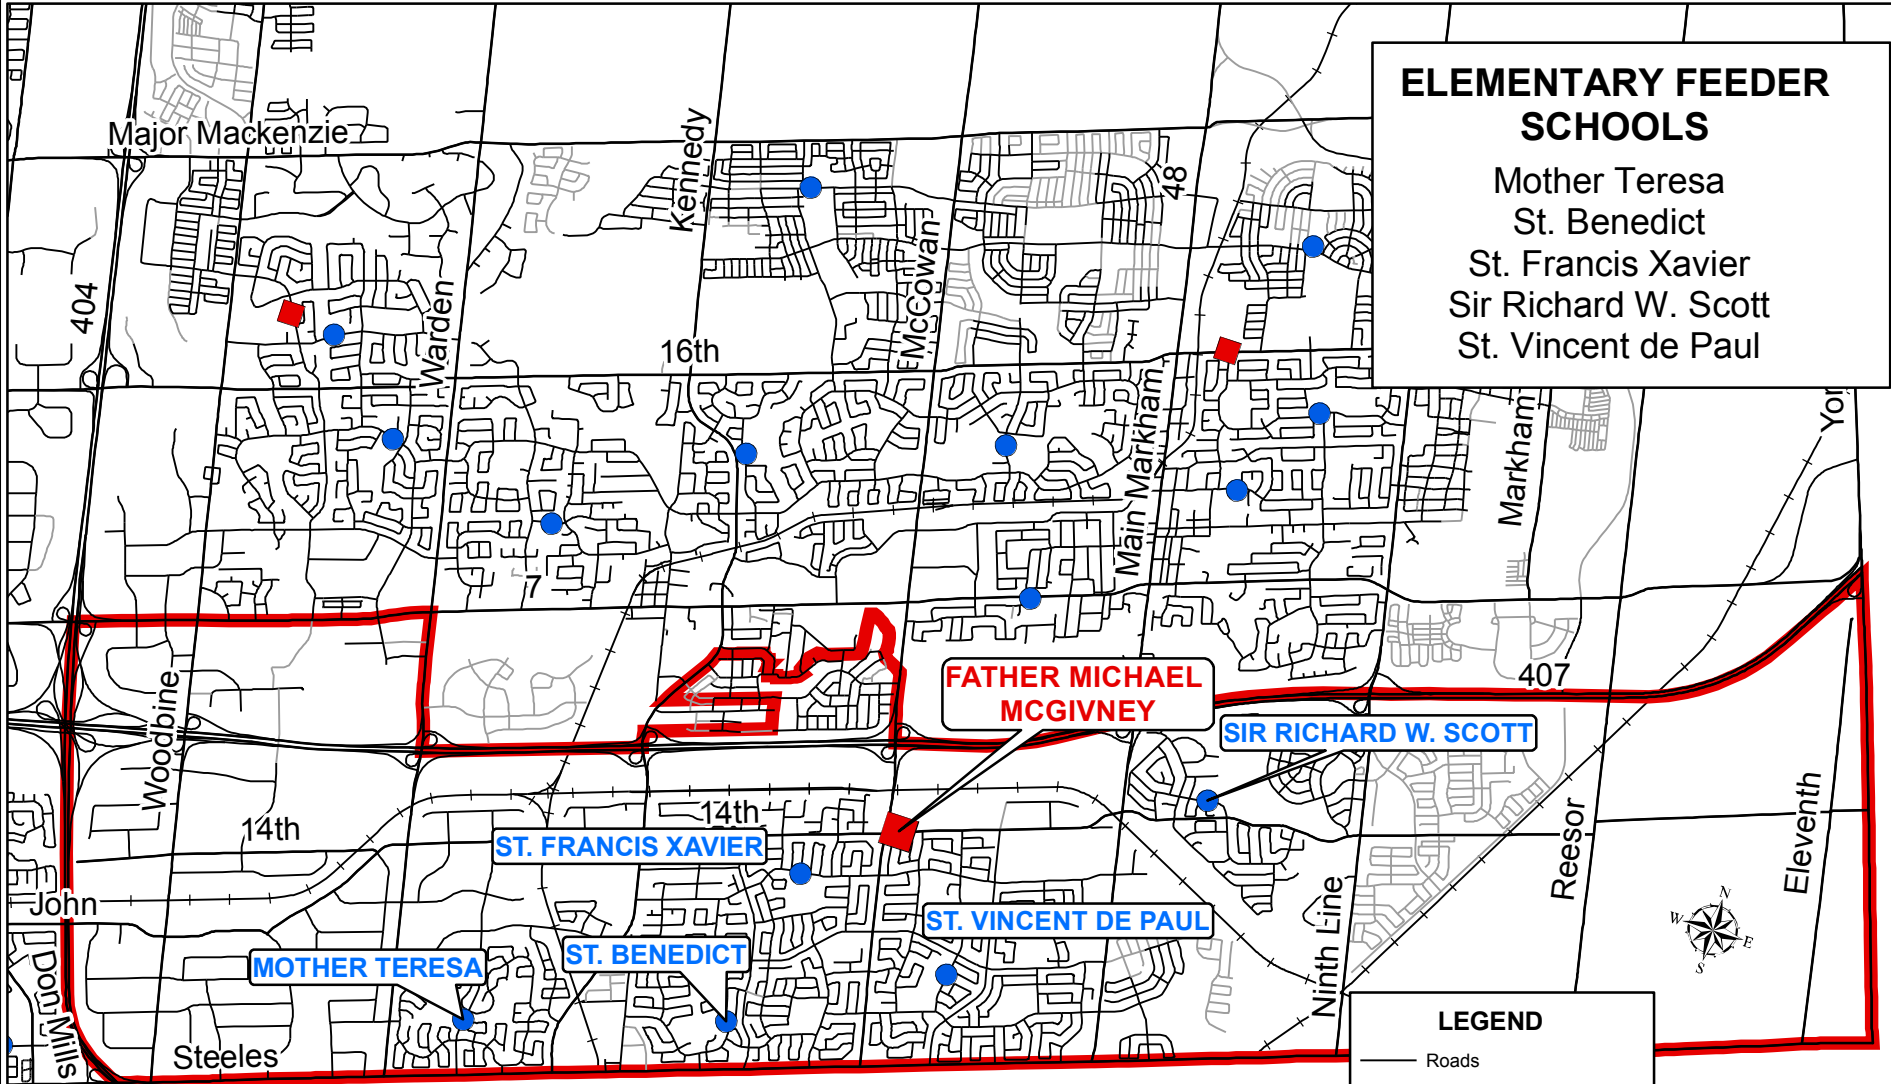

FATHER MICHAEL MCGIVNEY

5300 14th Avenue
(905) 472-4961

Board Approved: May 30, 2000
Effective: September 5, 2000

ELEMENTARY FEEDER SCHOOLS

- Mother Teresa
- St. Benedict
- St. Francis Xavier
- Sir Richard W. Scott
- St. Vincent de Paul

Attendance areas are subject to change. Please contact Planning Services for confirmation.

LEGEND

- Roads
- Proposed Roads
- Railway
- Elementary School
- Secondary School
- Father Michael McGivney Attendance Area