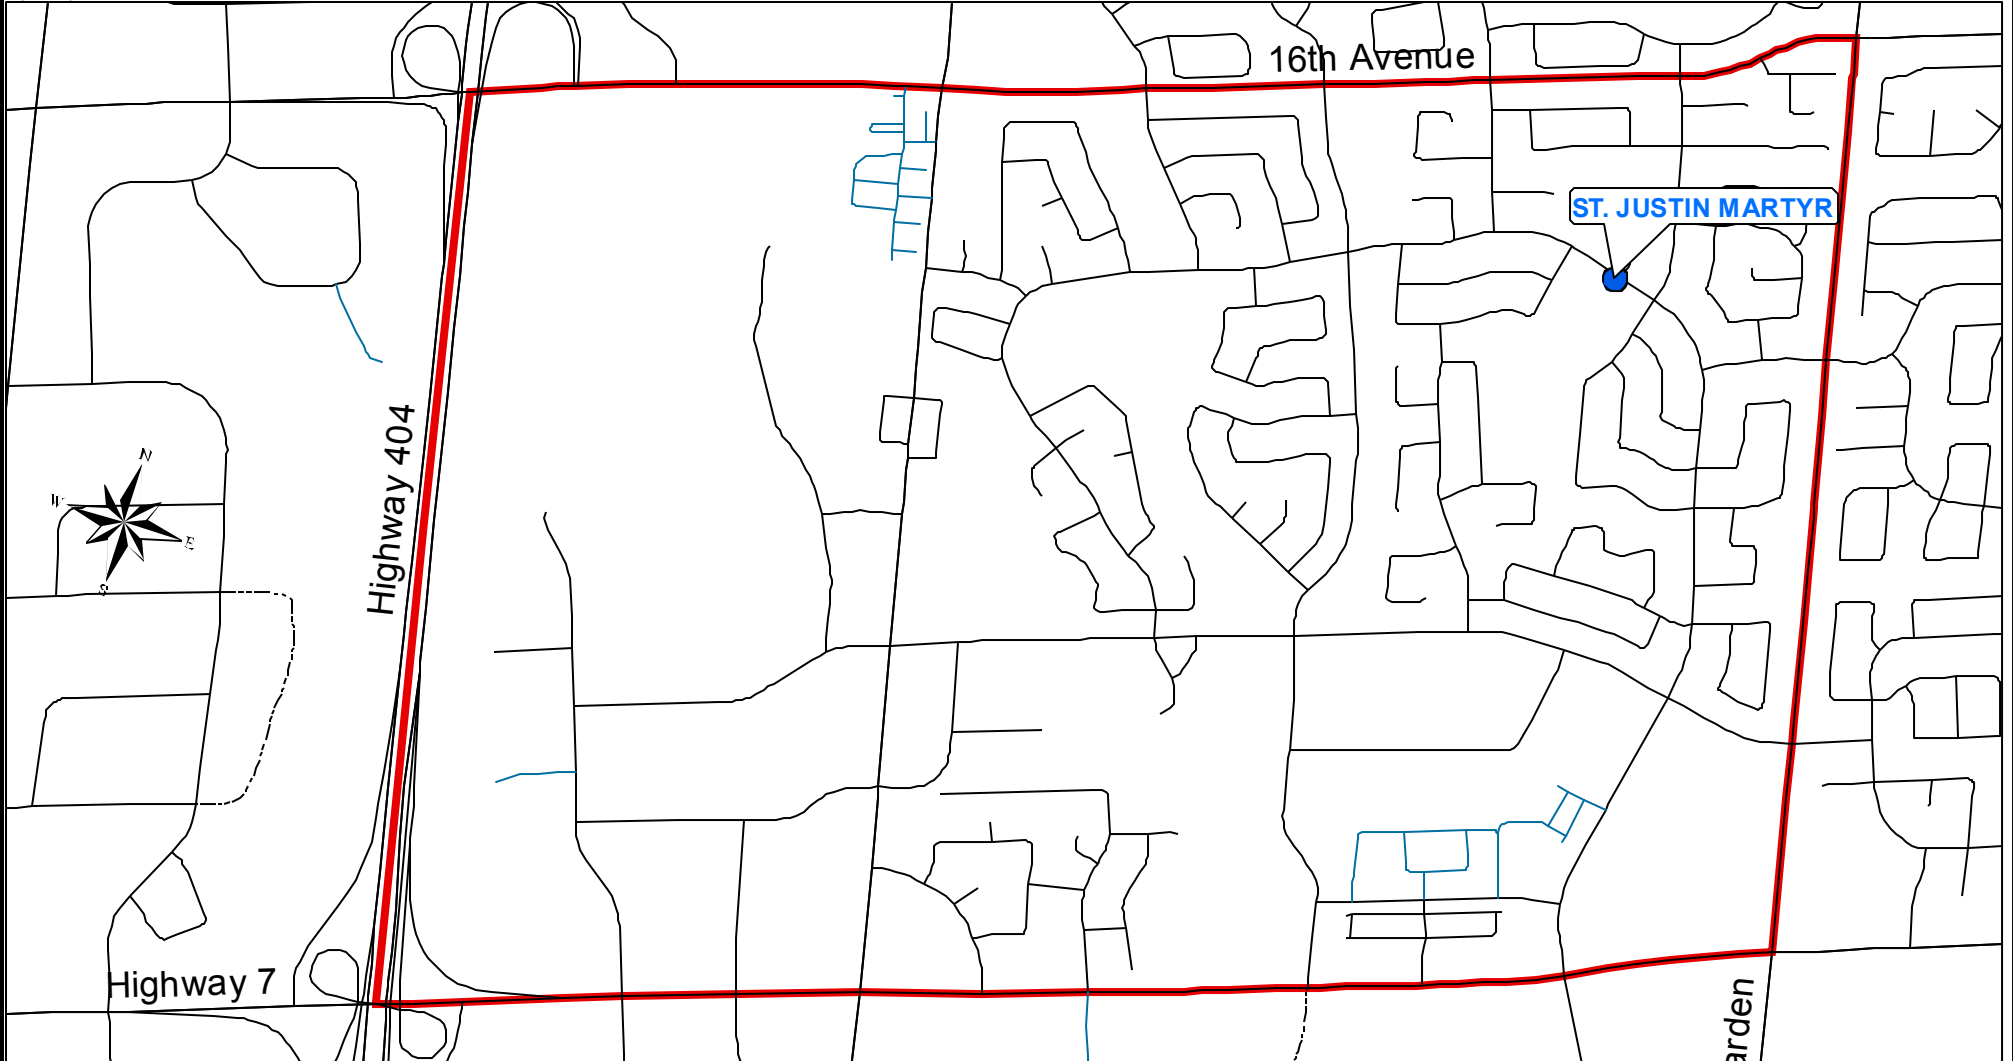

St. Justin Martyr CES

140 Hollingham Road
(905) 474-0284

Date Effective: Upon Opening

ST. JUSTIN MARTYR ATTENDANCE AREA

- NORTH: The south side of 16th Ave. from Highway 404 to Warden Ave.
- EAST: West of (not including) Warden Ave. from 16th Ave. to Highway 404.
- SOUTH: The north side of Highway 7 from Warden Ave. to Highway 404.
- WEST: Highway 404 from Highway 7 to 16th Ave.

Legend

- Elementary Schools
- Secondary Schools
- Open Roads
- Proposed Roads
- St. Justin Martyr School Boundary

Attendance areas are subject to change.
Please contact Planning Services for confirmation.