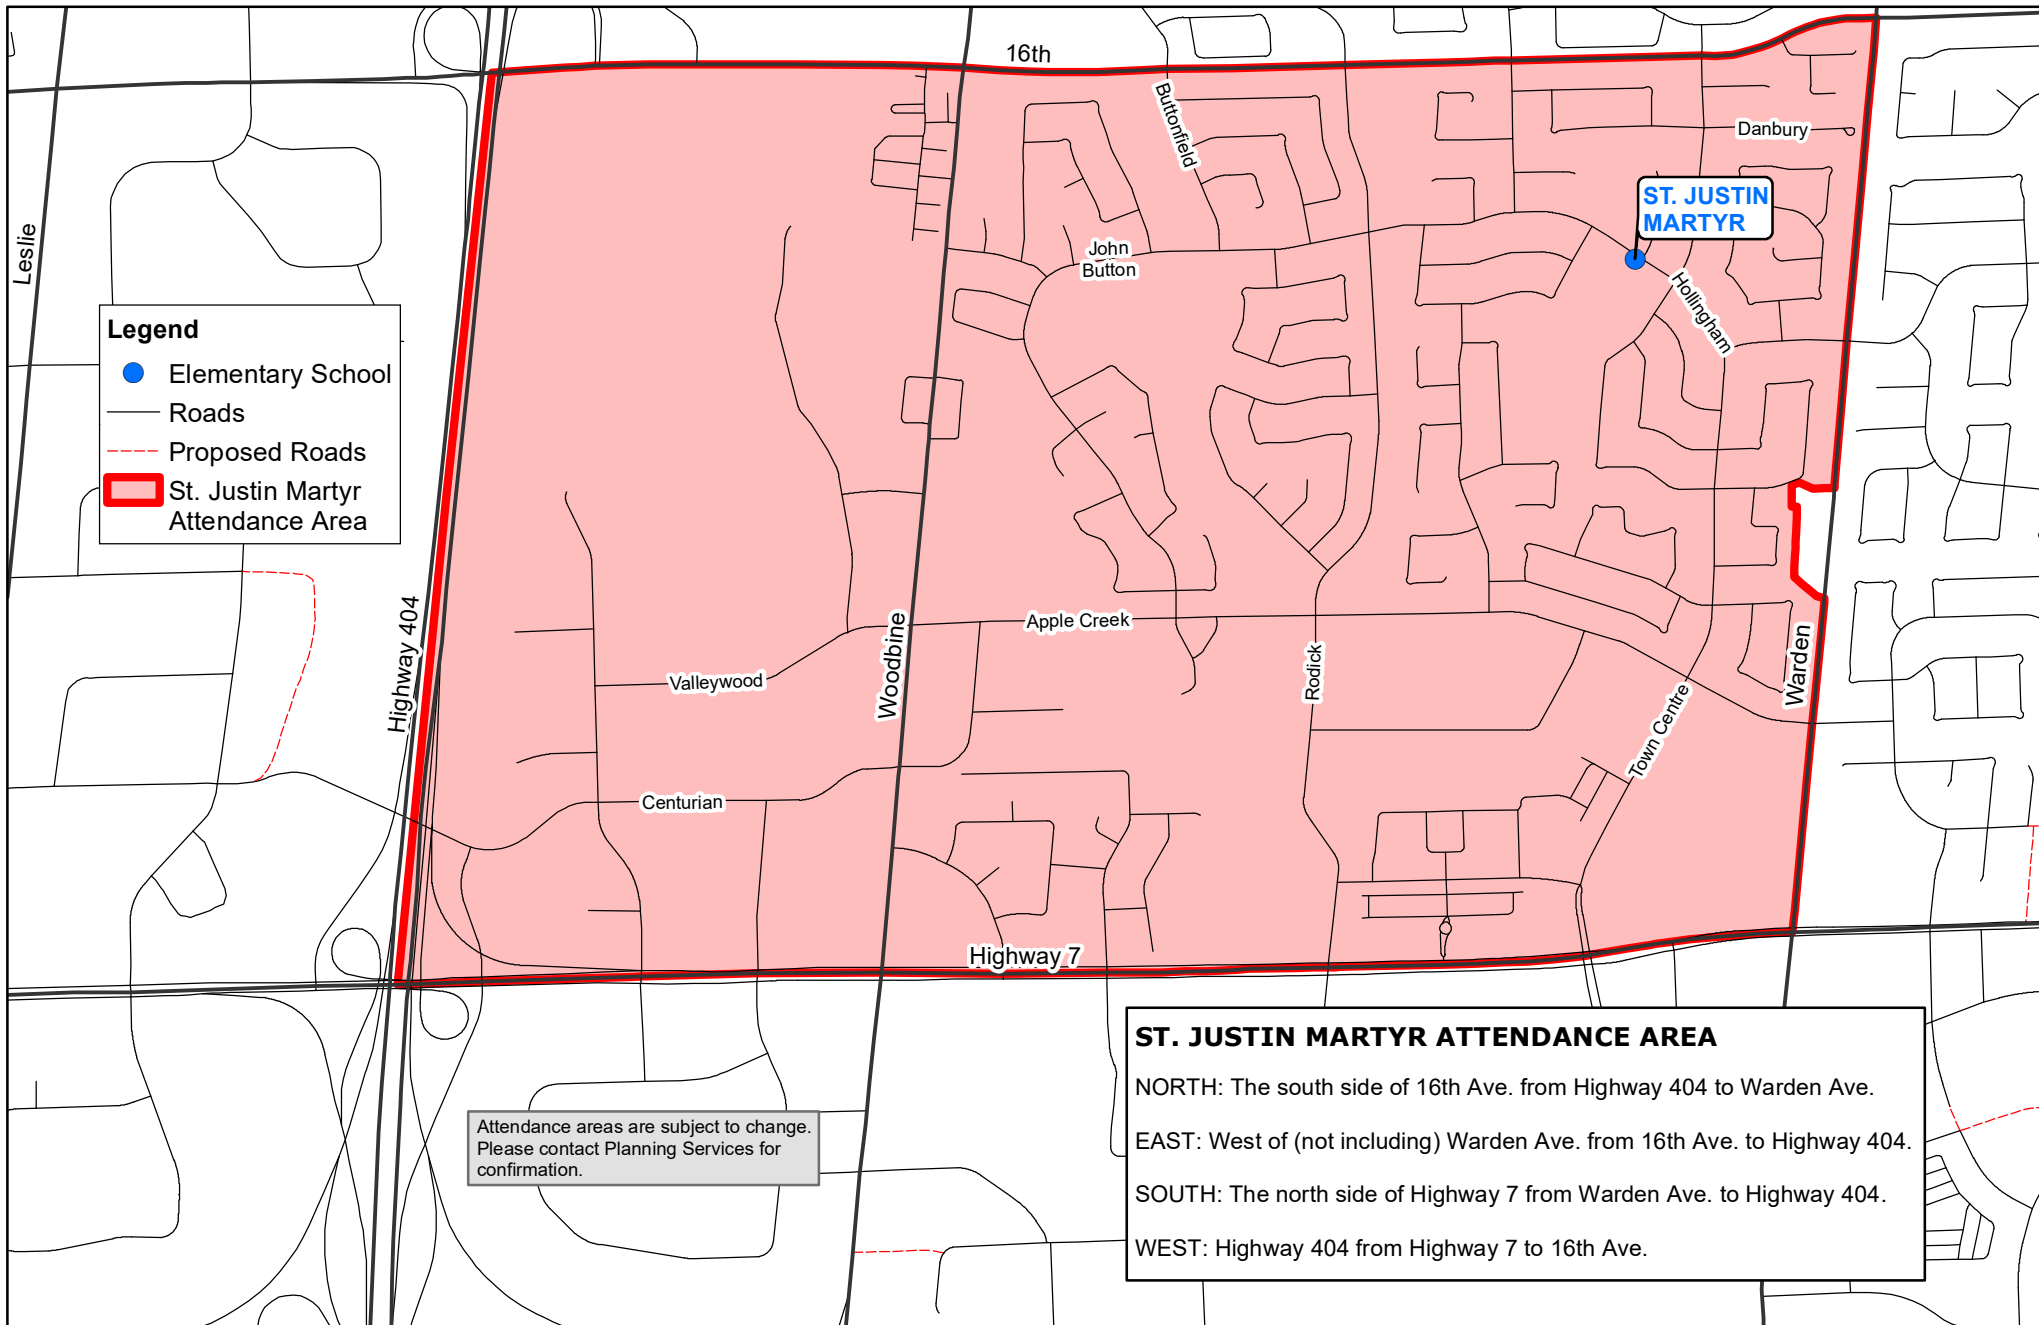

# School Attendance Area - City of Markham

140 Hollingham Road  
Phone: 905-474-0284

## ST. JUSTIN MARTYR CES

Date Effective: Upon Opening

**Legend**

- Elementary School
- Roads
- - - Proposed Roads
- St. Justin Martyr Attendance Area

Attendance areas are subject to change. Please contact Planning Services for confirmation.

**ST. JUSTIN MARTYR ATTENDANCE AREA**

NORTH: The south side of 16th Ave. from Highway 404 to Warden Ave.

EAST: West of (not including) Warden Ave. from 16th Ave. to Highway 404.

SOUTH: The north side of Highway 7 from Warden Ave. to Highway 404.

WEST: Highway 404 from Highway 7 to 16th Ave.