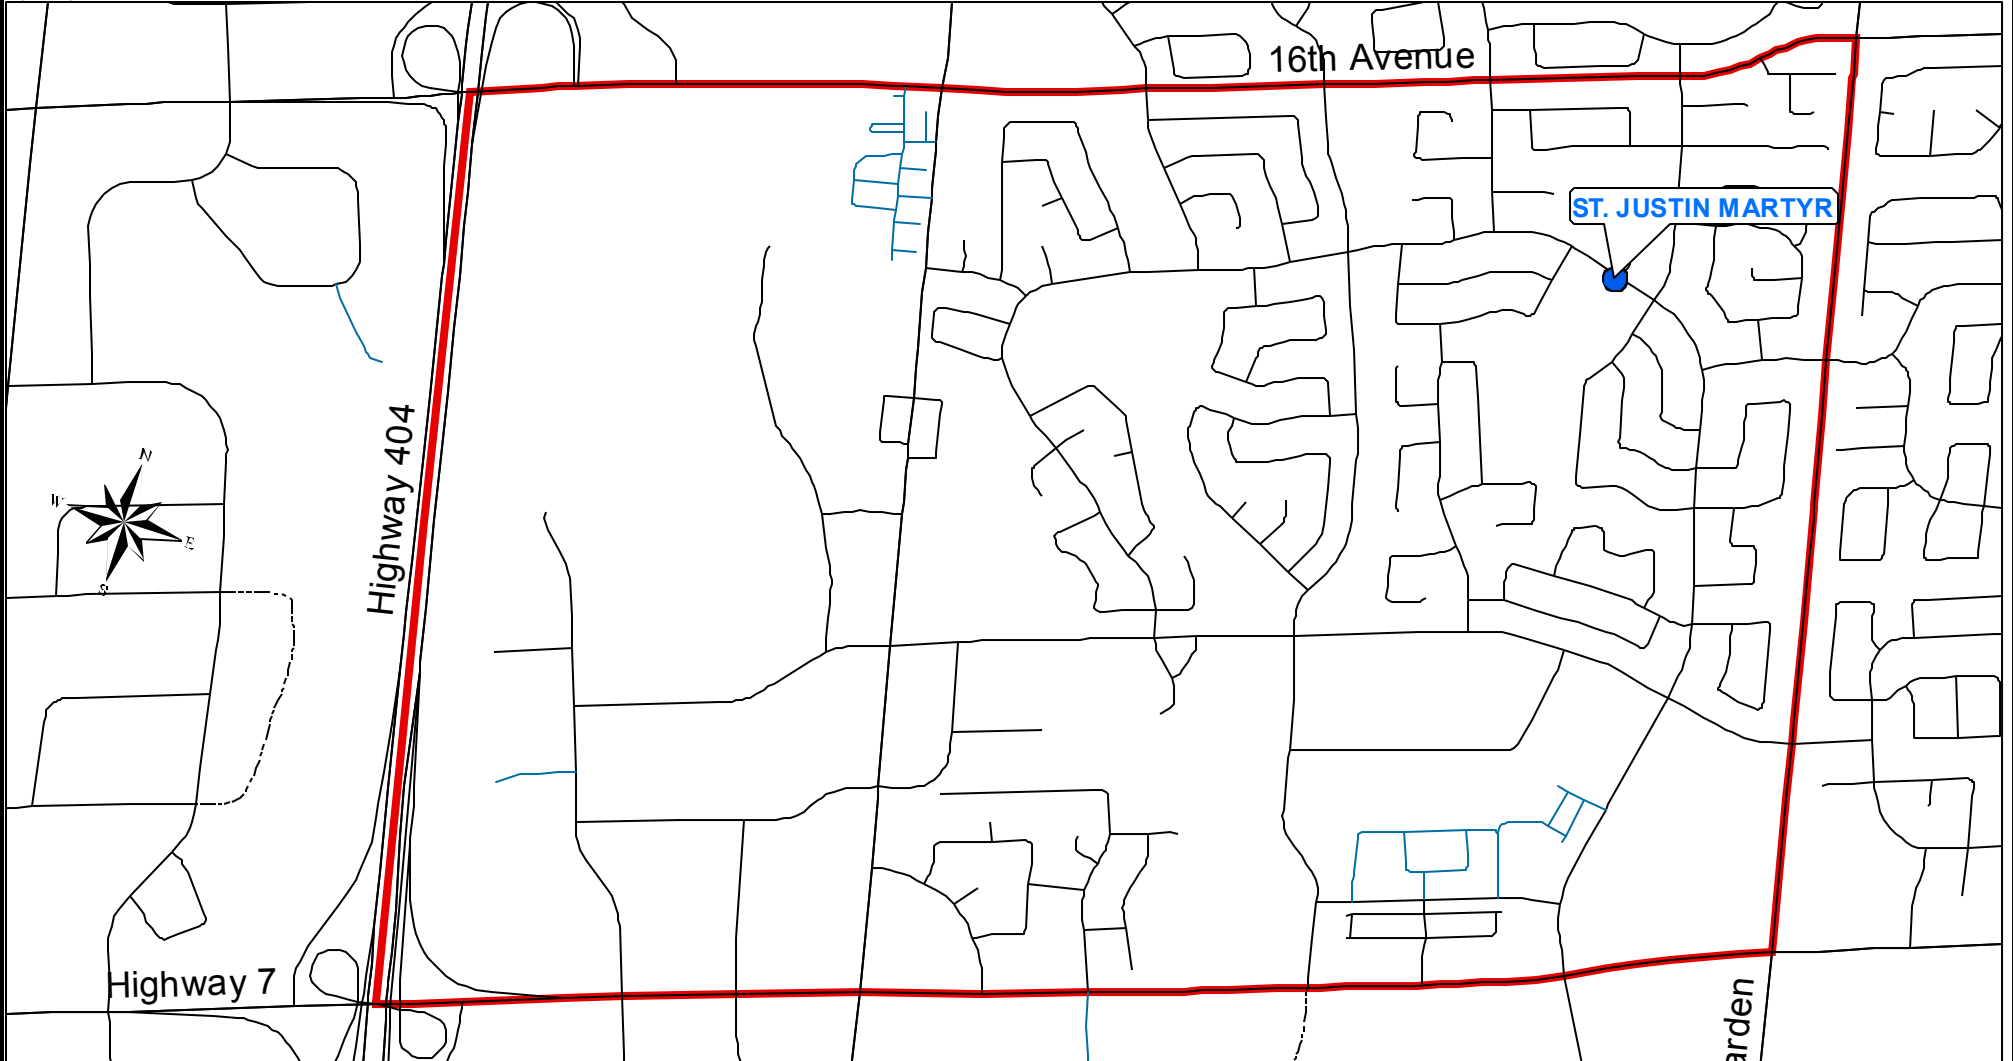

# St. Justin Martyr CES

140 Hollingham Road  
(905) 474-0284

Date Effective: Upon Opening

ST. JUSTIN MARTYR

16th Avenue

Highway 404

Highway 7

Warden

### ST. JUSTIN MARTYR ATTENDANCE AREA

- NORTH: The south side of 16th Ave. from Highway 404 to Warden Ave.
- EAST: West of (not including) Warden Ave. from 16th Ave. to Highway 404.
- SOUTH: The north side of Highway 7 from Warden Ave. to Highway 404.
- WEST: Highway 404 from Highway 7 to 16th Ave.

### Legend

- Elementary Schools
- Secondary Schools
- Open Roads
- Proposed Roads
- St. Justin Martyr School Boundary

Attendance areas are subject to change. Please contact Planning Services for confirmation.