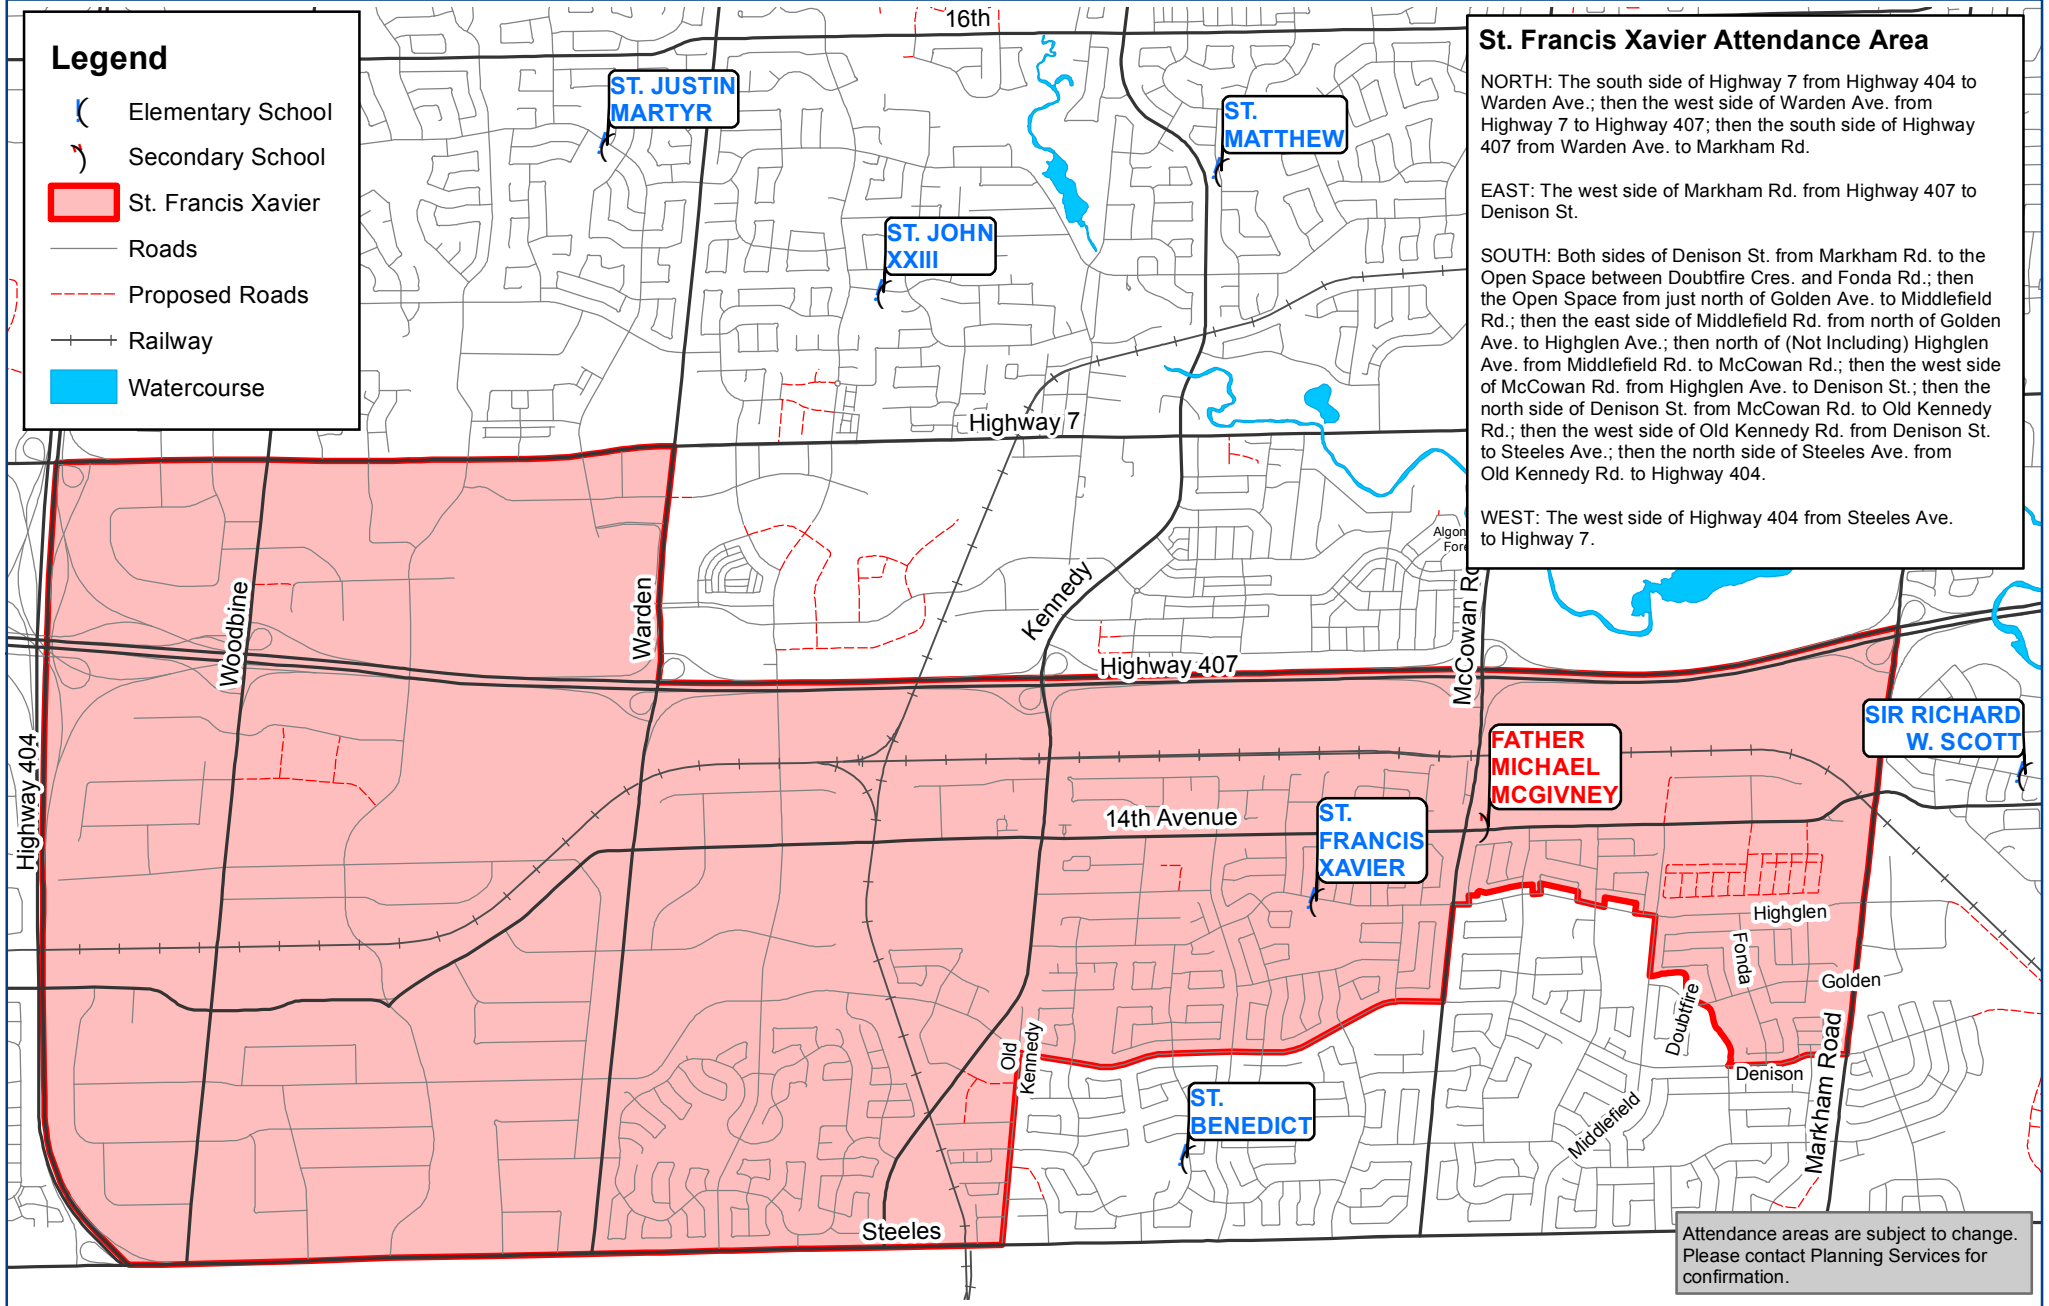

St. Francis Xavier Attendance Area

NORTH: The south side of Highway 7 from Highway 404 to Warden Ave.; then the west side of Warden Ave. from Highway 7 to Highway 407; then the south side of Highway 407 from Warden Ave. to Markham Rd.

EAST: The west side of Markham Rd. from Highway 407 to Denison St.

SOUTH: Both sides of Denison St. from Markham Rd. to the Open Space between Doubtfire Cres. and Fonda Rd.; then the Open Space between just north of Golden Ave. to Middlefield Rd.; then the east side of Middlefield Rd. from north of Golden Ave. to Highglen Ave.; then north of (Not Including) Highglen Ave. from Middlefield Rd. to McCowan Rd.; then the west side of McCowan Rd. from Highglen Ave. to Denison St.; then the north side of Denison St. from McCowan Rd. to Old Kennedy Rd.; then the west side of Old Kennedy Rd. from Denison St. to Steeles Ave.; then the north side of Steeles Ave. from Old Kennedy Rd. to Highway 404.

WEST: The west side of Highway 404 from Steeles Ave. to Highway 7.

Attendance areas are subject to change. Please contact Planning Services for confirmation.

French Immersion Boundary Map

Host School: ST. FRANCIS XAVIER CES

Legend

- m Elementary School
- m Secondary School
- French Immersion Boundary
- Municipal Boundary