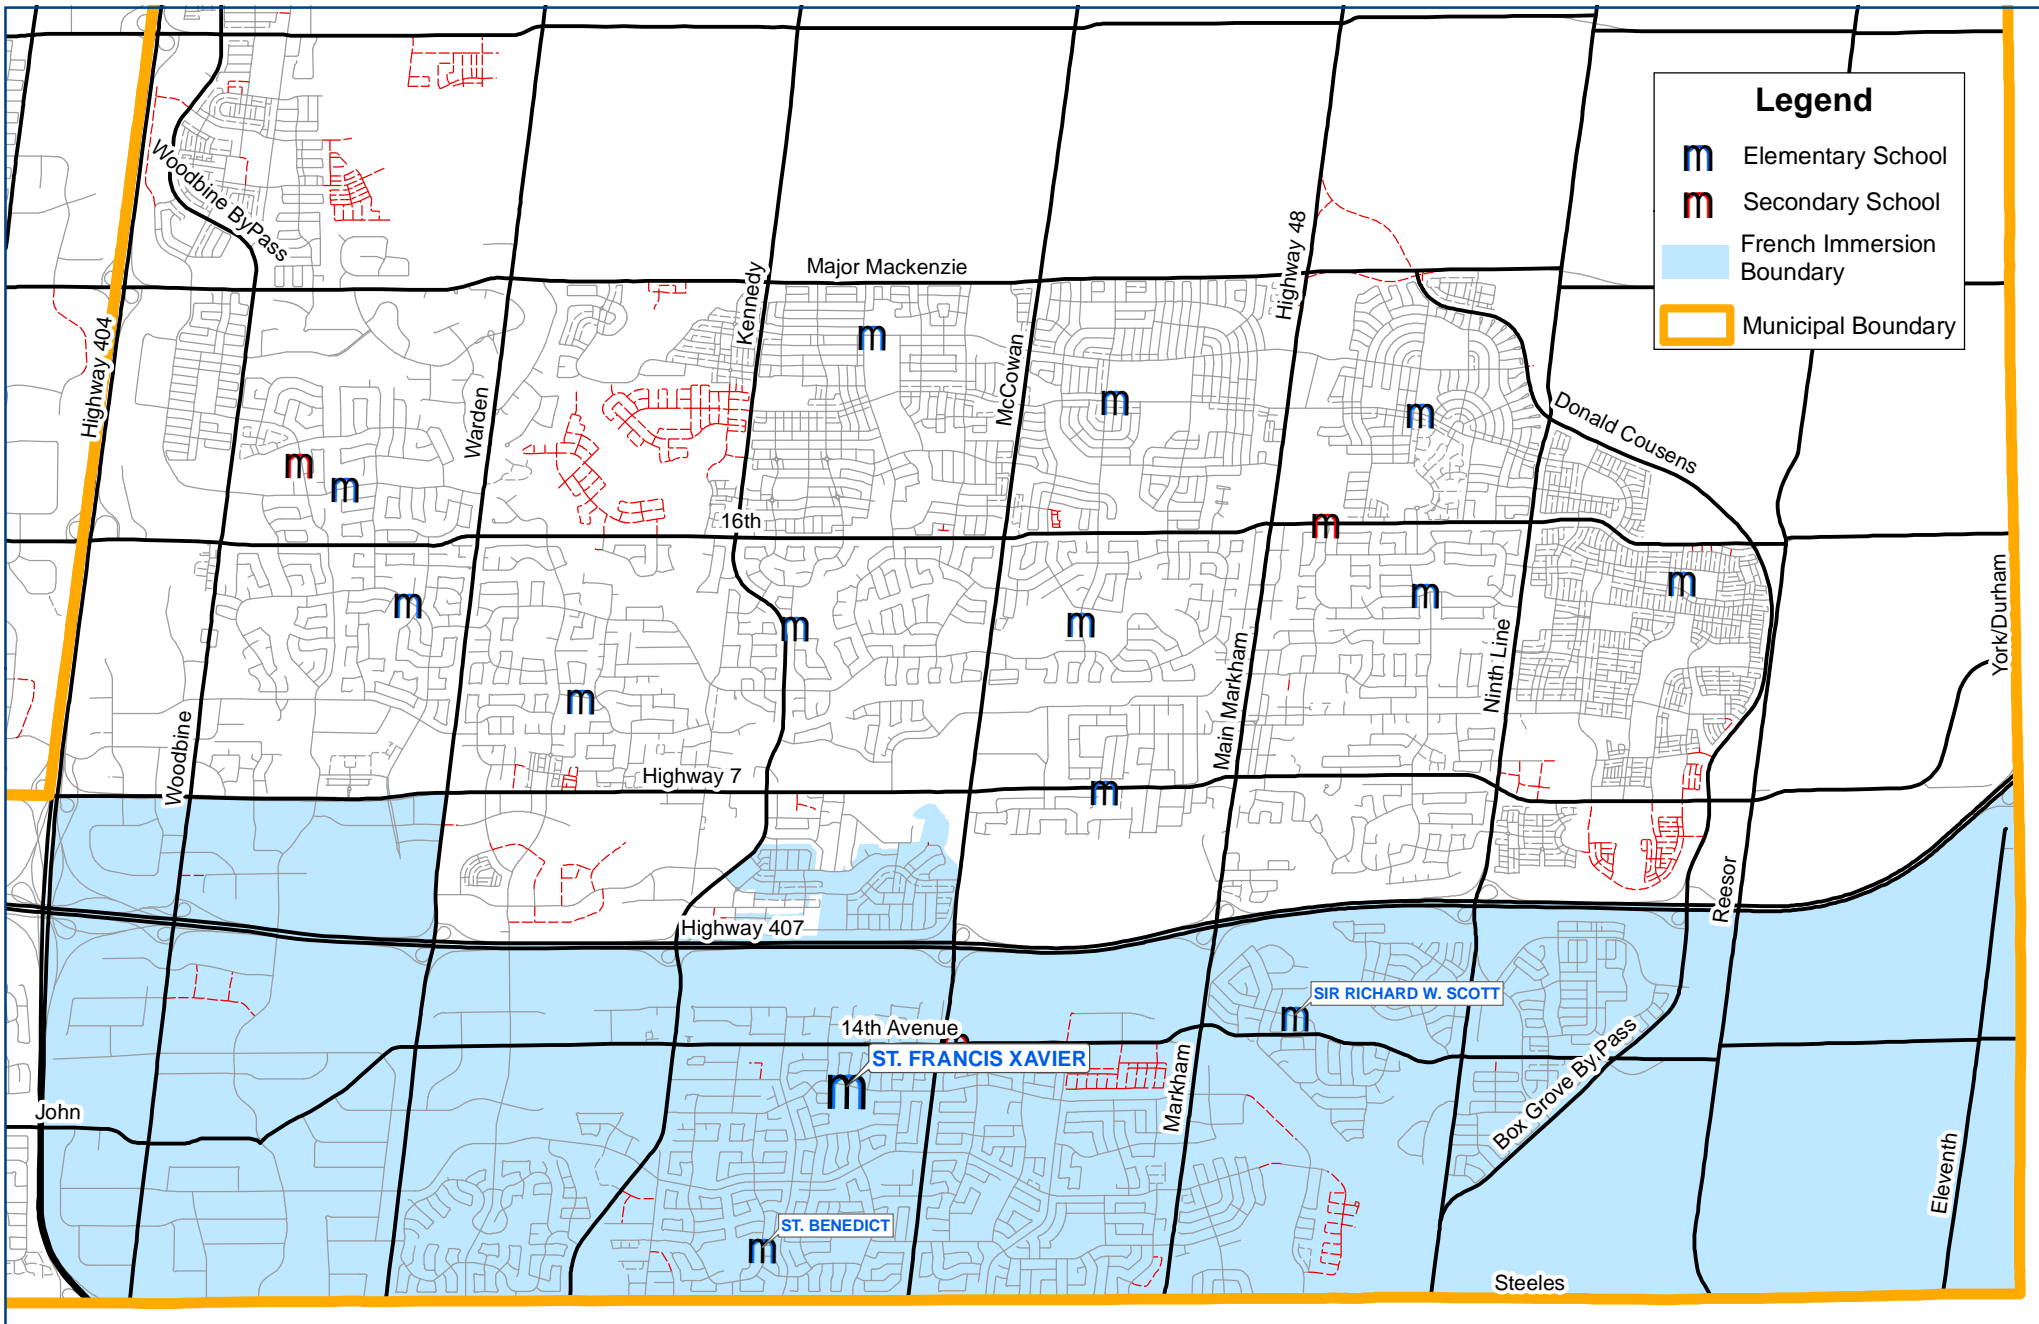

St. Francis Xavier Attendance Area

NORTH: The south side of Highway 7 from Highway 404 to Warden Ave.; then the west side of Warden Ave. from Highway 7 to Highway 407; then the south side of Highway 407 from Warden Ave. to Markham Rd.

EAST: The west side of Markham Rd. from Highway 407 to Denison St.

SOUTH: Both sides of Denison St. from Markham Rd. to the Open Space between Doubtfire Cres. and Fonda Rd.; then the Open Space between just north of Golden Ave. to Middlefield Rd.; then the east side of Middlefield Rd. from north of Golden Ave. to Highglen Ave.; then north of (Not Including) Highglen Ave. from Middlefield Rd. to McCowan Rd.; then the west side of McCowan Rd. from Highglen Ave. to Denison St.; then the north side of Denison St. from McCowan Rd. to Old Kennedy Rd.; then the west side of Old Kennedy Rd. from Denison St. to Steeles Ave.; then the north side of Steeles Ave. from Old Kennedy Rd. to Highway 404.

WEST: The west side of Highway 404 from Steeles Ave. to Highway 7.

Attendance areas are subject to change. Please contact Planning Services for confirmation.

French Immersion Boundary Map

Host School: ST. FRANCIS XAVIER CES

Legend

- m Elementary School
- m Secondary School
- French Immersion Boundary
- Municipal Boundary