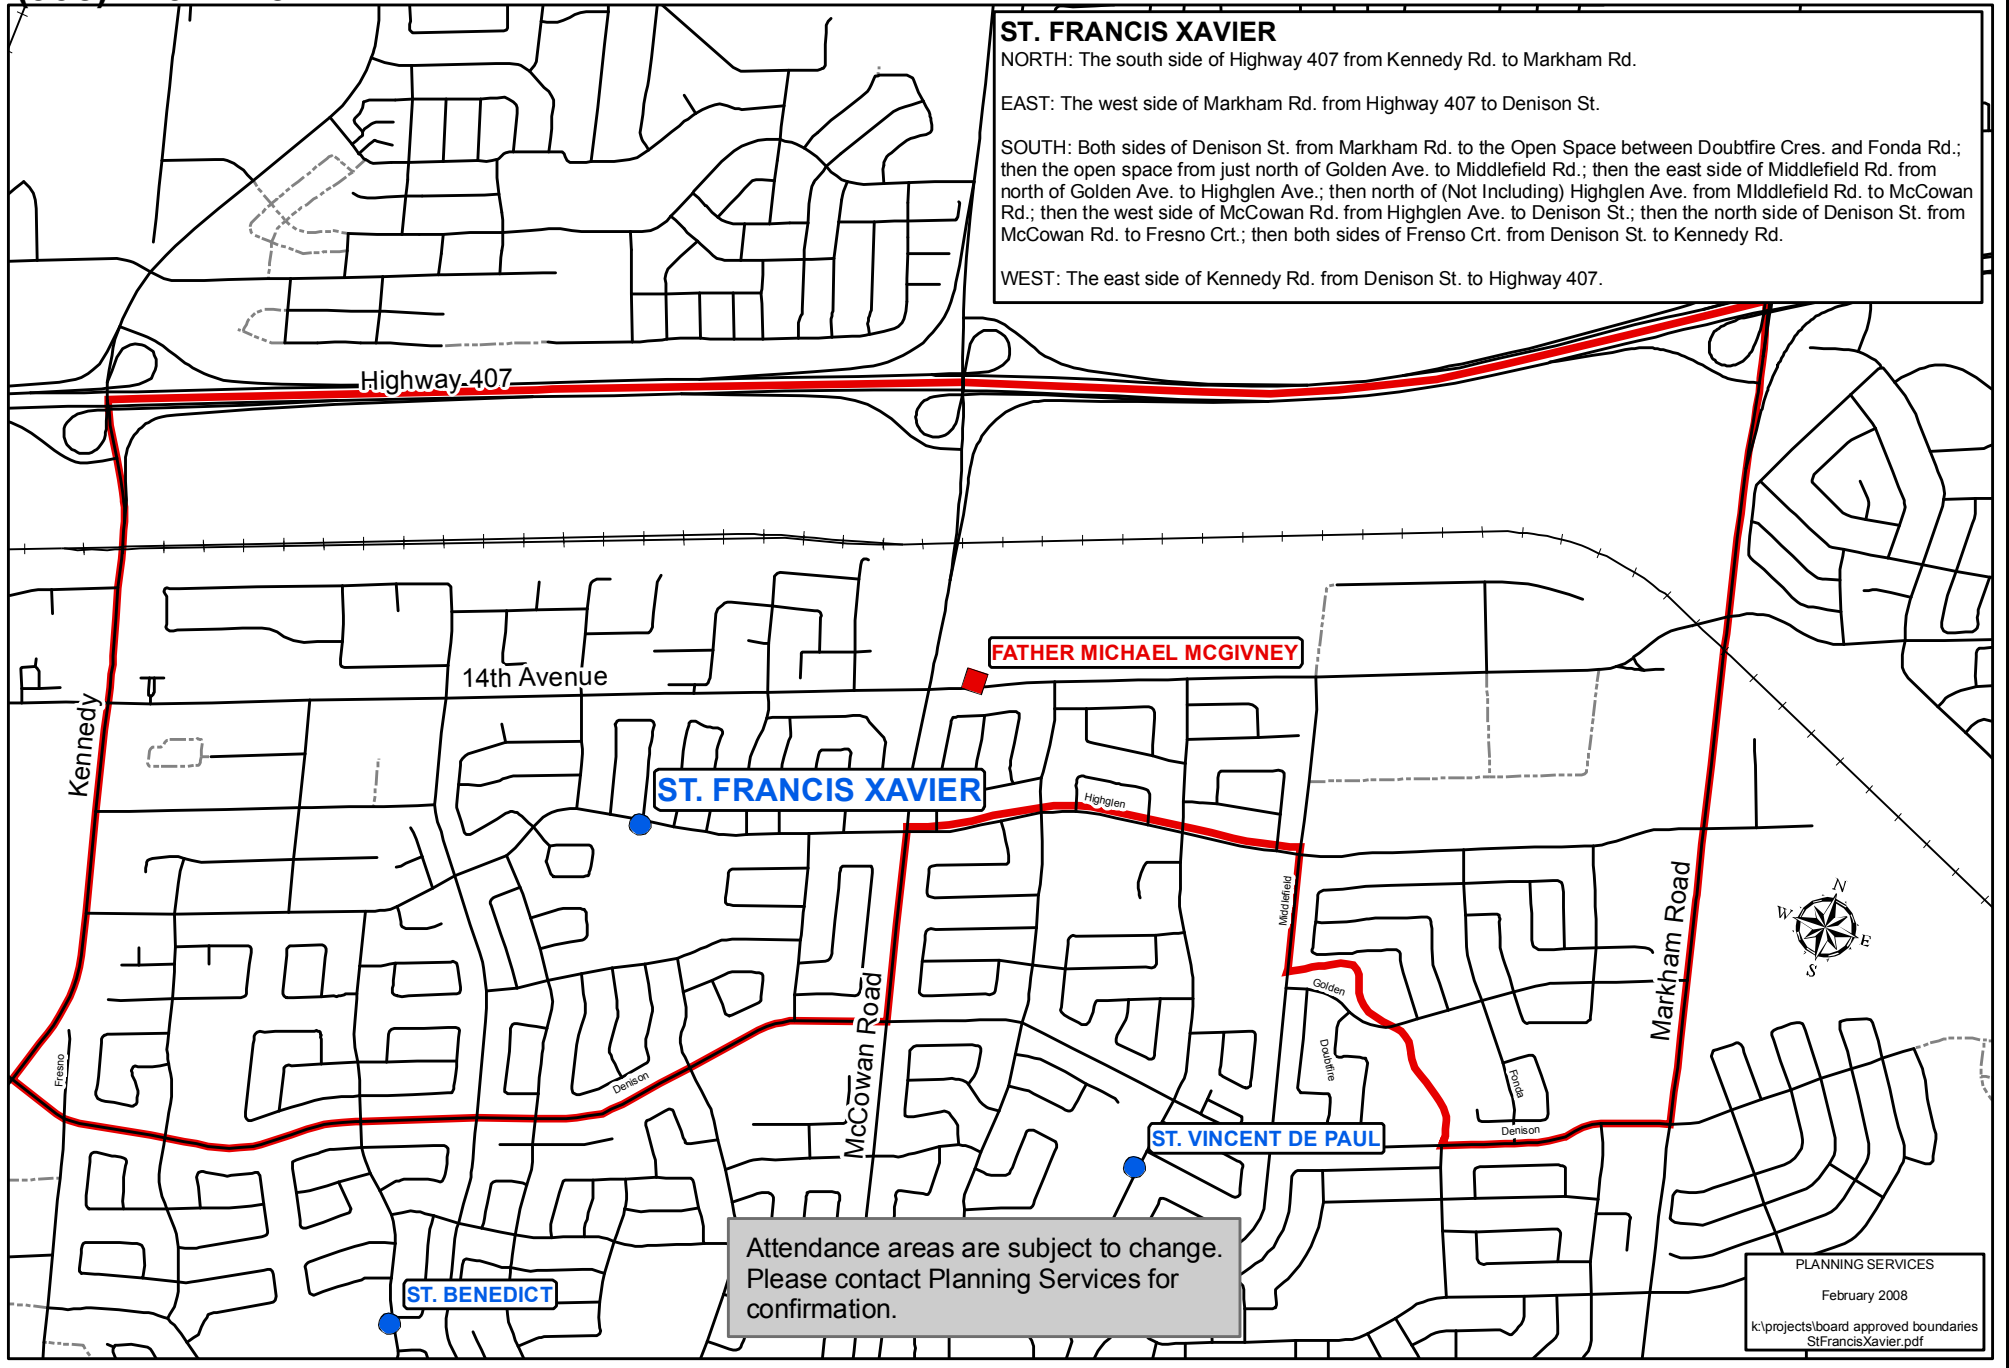

St. Francis Xavier

223 Highglen Avenue

(905) 470-2225

ST. FRANCIS XAVIER

NORTH: The south side of Highway 407 from Kennedy Rd. to Markham Rd.

EAST: The west side of Markham Rd. from Highway 407 to Denison St.

SOUTH: Both sides of Denison St. from Markham Rd. to the Open Space between Doubtfire Cres. and Fonda Rd.; then the open space from just north of Golden Ave. to Middlefield Rd.; then the east side of Middlefield Rd. from north of Golden Ave. to Highglen Ave.; then north of (Not Including) Highglen Ave. from Middlefield Rd. to McCowan Rd.; then the west side of McCowan Rd. from Highglen Ave. to Denison St.; then the north side of Denison St. from McCowan Rd. to Fresno Cr.; then both sides of Fresno Cr. from Denison St. to Kennedy Rd.

WEST: The east side of Kennedy Rd. from Denison St. to Highway 407.

Attendance areas are subject to change. Please contact Planning Services for confirmation.