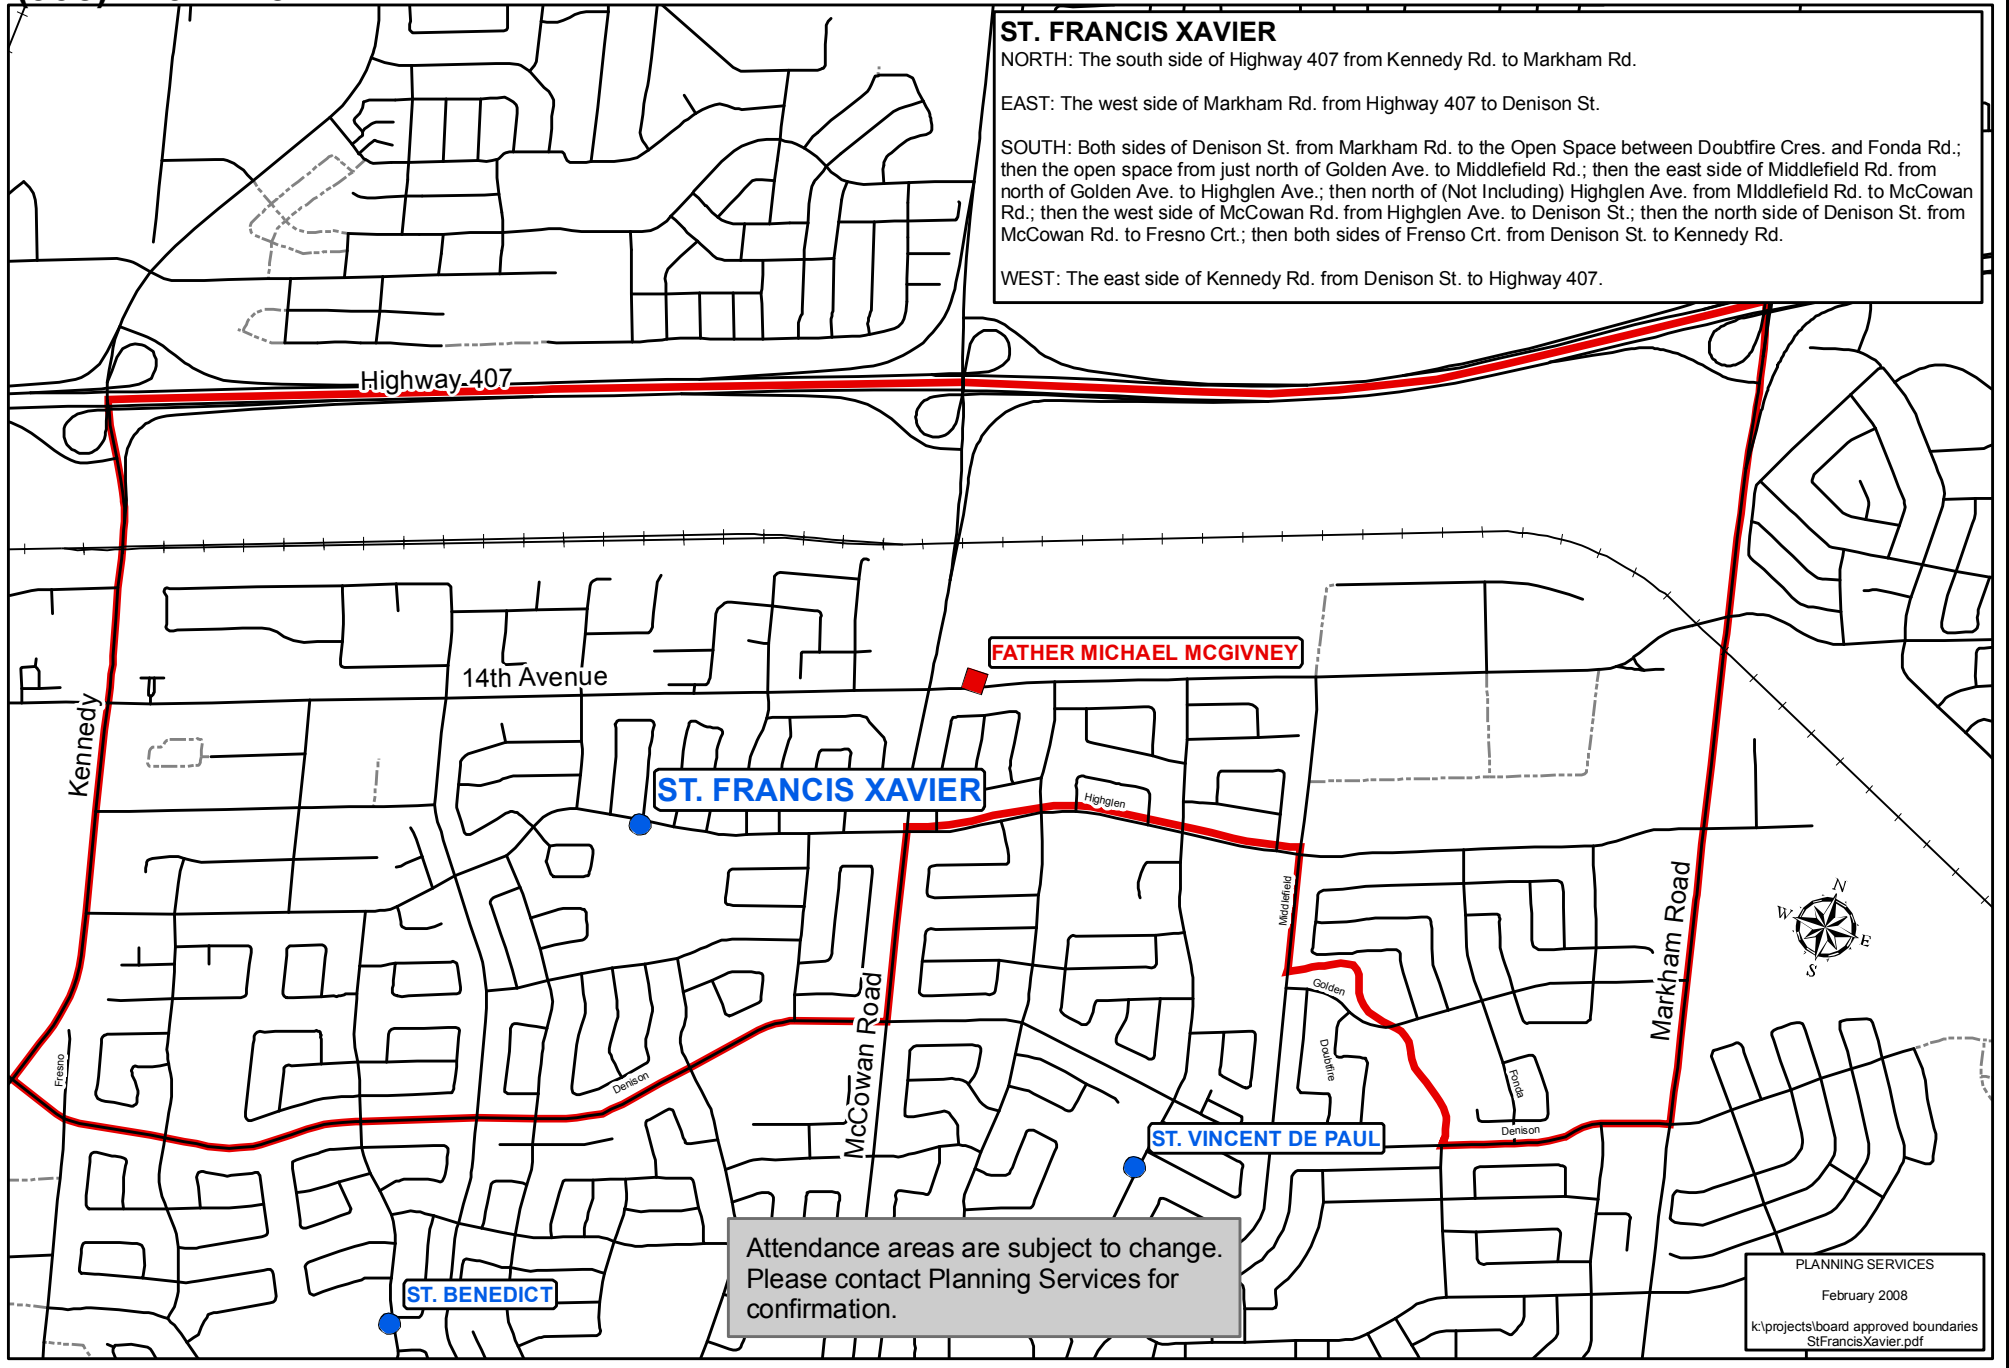

St. Francis Xavier

223 Highglen Avenue

(905) 470-2225

ST. FRANCIS XAVIER

NORTH: The south side of Highway 407 from Kennedy Rd. to Markham Rd.

EAST: The west side of Markham Rd. from Highway 407 to Denison St.

SOUTH: Both sides of Denison St. from Markham Rd. to the Open Space between Doubtfire Cres. and Fonda Rd.; then the open space from just north of Golden Ave. to Middlefield Rd.; then the east side of Middlefield Rd. from north of Golden Ave. to Highglen Ave.; then north of (Not Including) Highglen Ave. from Middlefield Rd. to McCowan Rd.; then the west side of McCowan Rd. from Highglen Ave. to Denison St.; then the north side of Denison St. from McCowan Rd. to Fresno Cr.; then both sides of Fresno Cr. from Denison St. to Kennedy Rd.

WEST: The east side of Kennedy Rd. from Denison St. to Highway 407.

Attendance areas are subject to change. Please contact Planning Services for confirmation.

French Immersion Boundary Map

Host School: ST. FRANCIS XAVIER