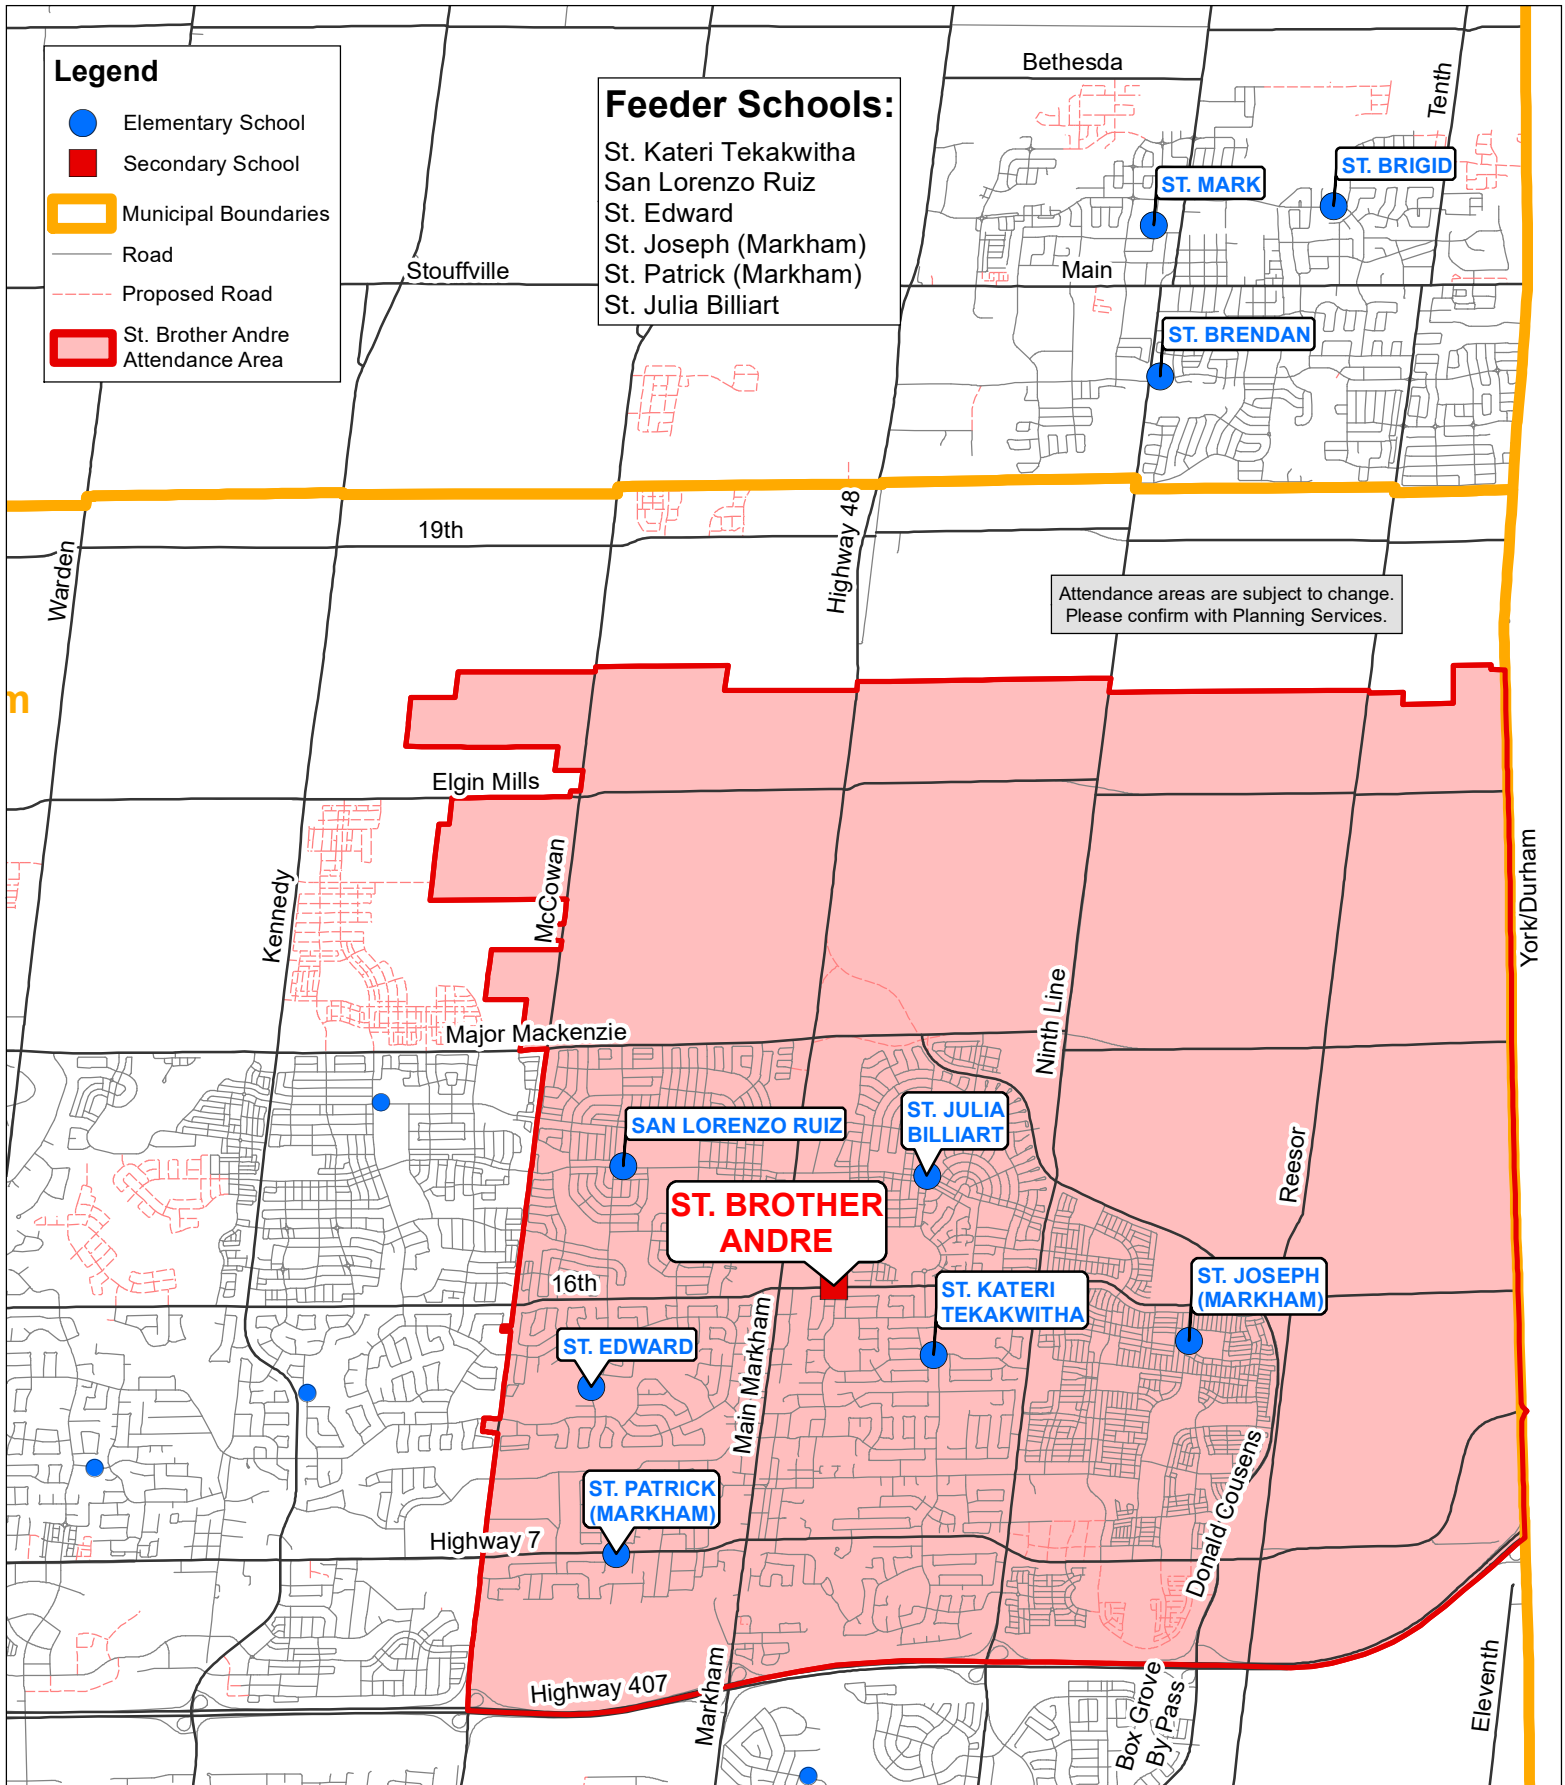

Legend

- Elementary School
- Secondary School
- Municipal Boundaries
- Road
- Proposed Road
- St. Brother Andre Attendance Area

Feeder Schools:

- St. Kateri Tekakwitha
- San Lorenzo Ruiz
- St. Edward
- St. Joseph (Markham)
- St. Patrick (Markham)
- St. Julia Billiart

Attendance areas are subject to change.
Please confirm with Planning Services.