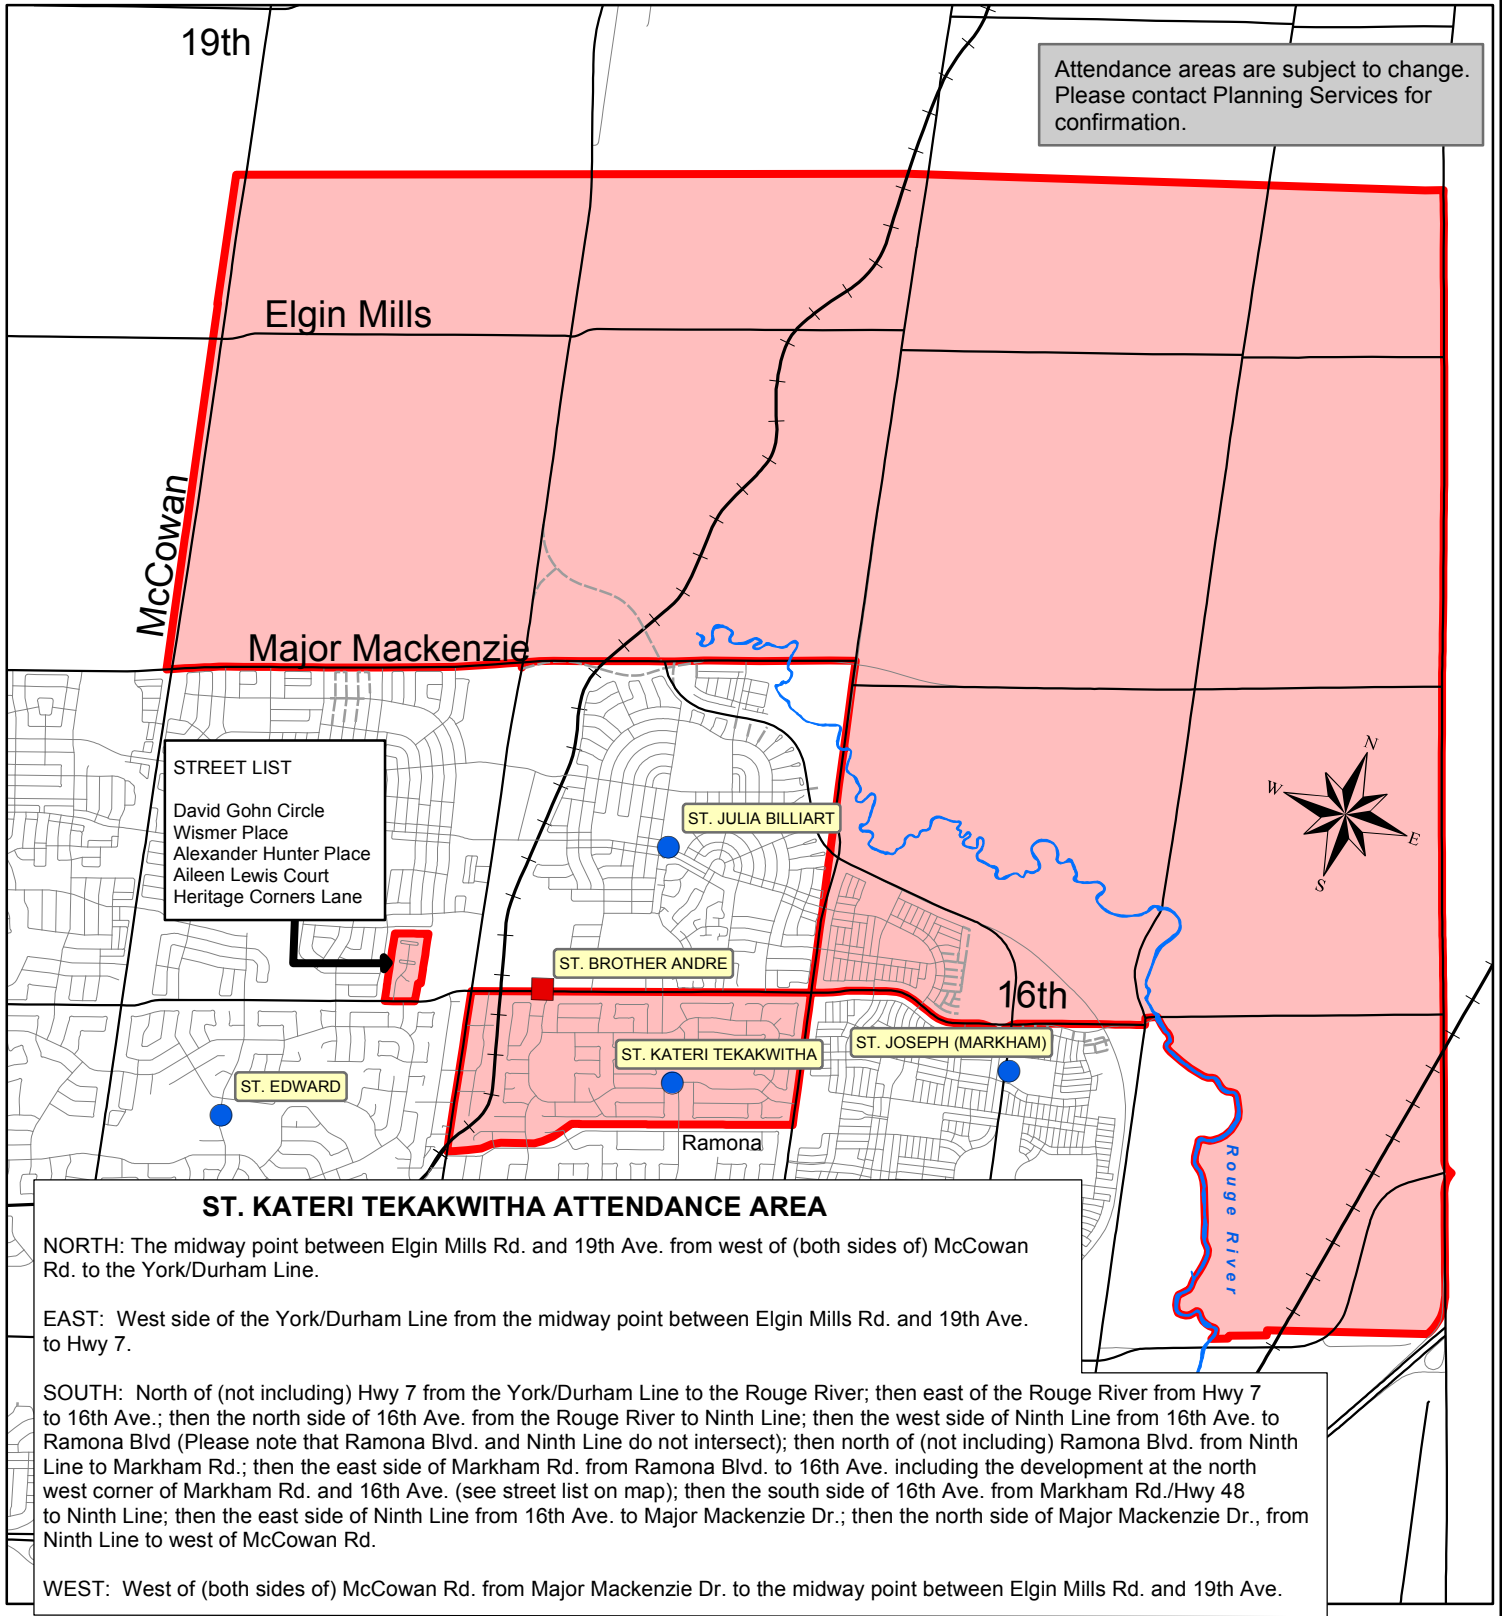

St. Kateri Tekakwitha 230 Fincham Ave

Board Approved: April 12, 2005
Date Effective: September 6, 2005

Attendance areas are subject to change. Please contact Planning Services for confirmation.

LEGEND

- Elementary Schools
 - Secondary Schools
 - Open Roads
 - Proposed Roads
 - Railway Tracks
 - Rouge River
 - St. Kateri Tekakwitha Boundary
- 0 1 2 Kilometers

Planning Services
February, 2015

K:\Projects\Board Approved
Boundaries\mxds\
StKateriTekakwitha.mxd