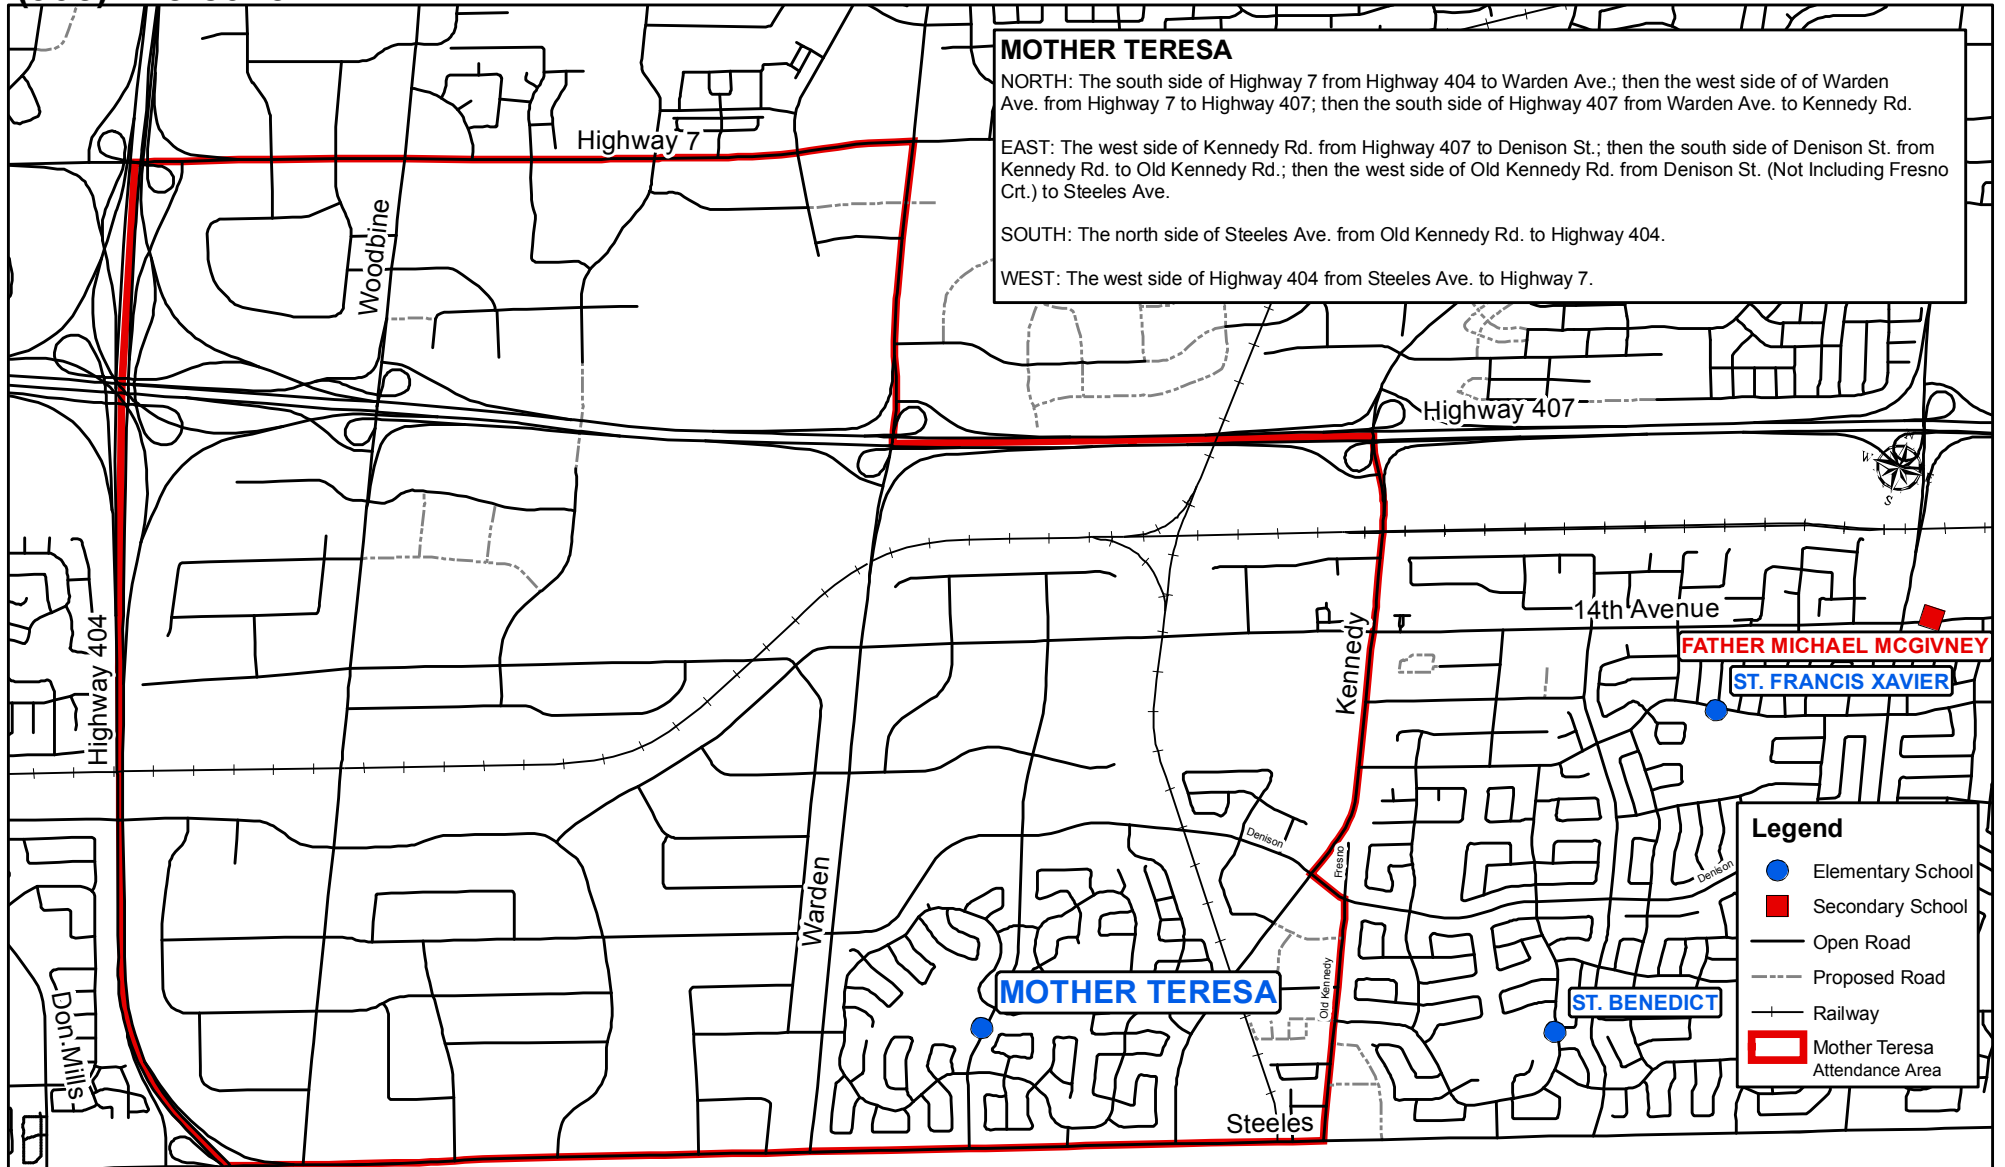

Mother Teresa

7100 Birchmount Avenue

(905) 475-8025

MOTHER TERESA

NORTH: The south side of Highway 7 from Highway 404 to Warden Ave.; then the west side of Warden Ave. from Highway 7 to Highway 407; then the south side of Highway 407 from Warden Ave. to Kennedy Rd.

EAST: The west side of Kennedy Rd. from Highway 407 to Denison St.; then the south side of Denison St. from Kennedy Rd. to Old Kennedy Rd.; then the west side of Old Kennedy Rd. from Denison St. (Not Including Fresno Cr.) to Steeles Ave.

SOUTH: The north side of Steeles Ave. from Old Kennedy Rd. to Highway 404.

WEST: The west side of Highway 404 from Steeles Ave. to Highway 7.

Attendance areas are subject to change.
Please contact Planning Services for confirmation.