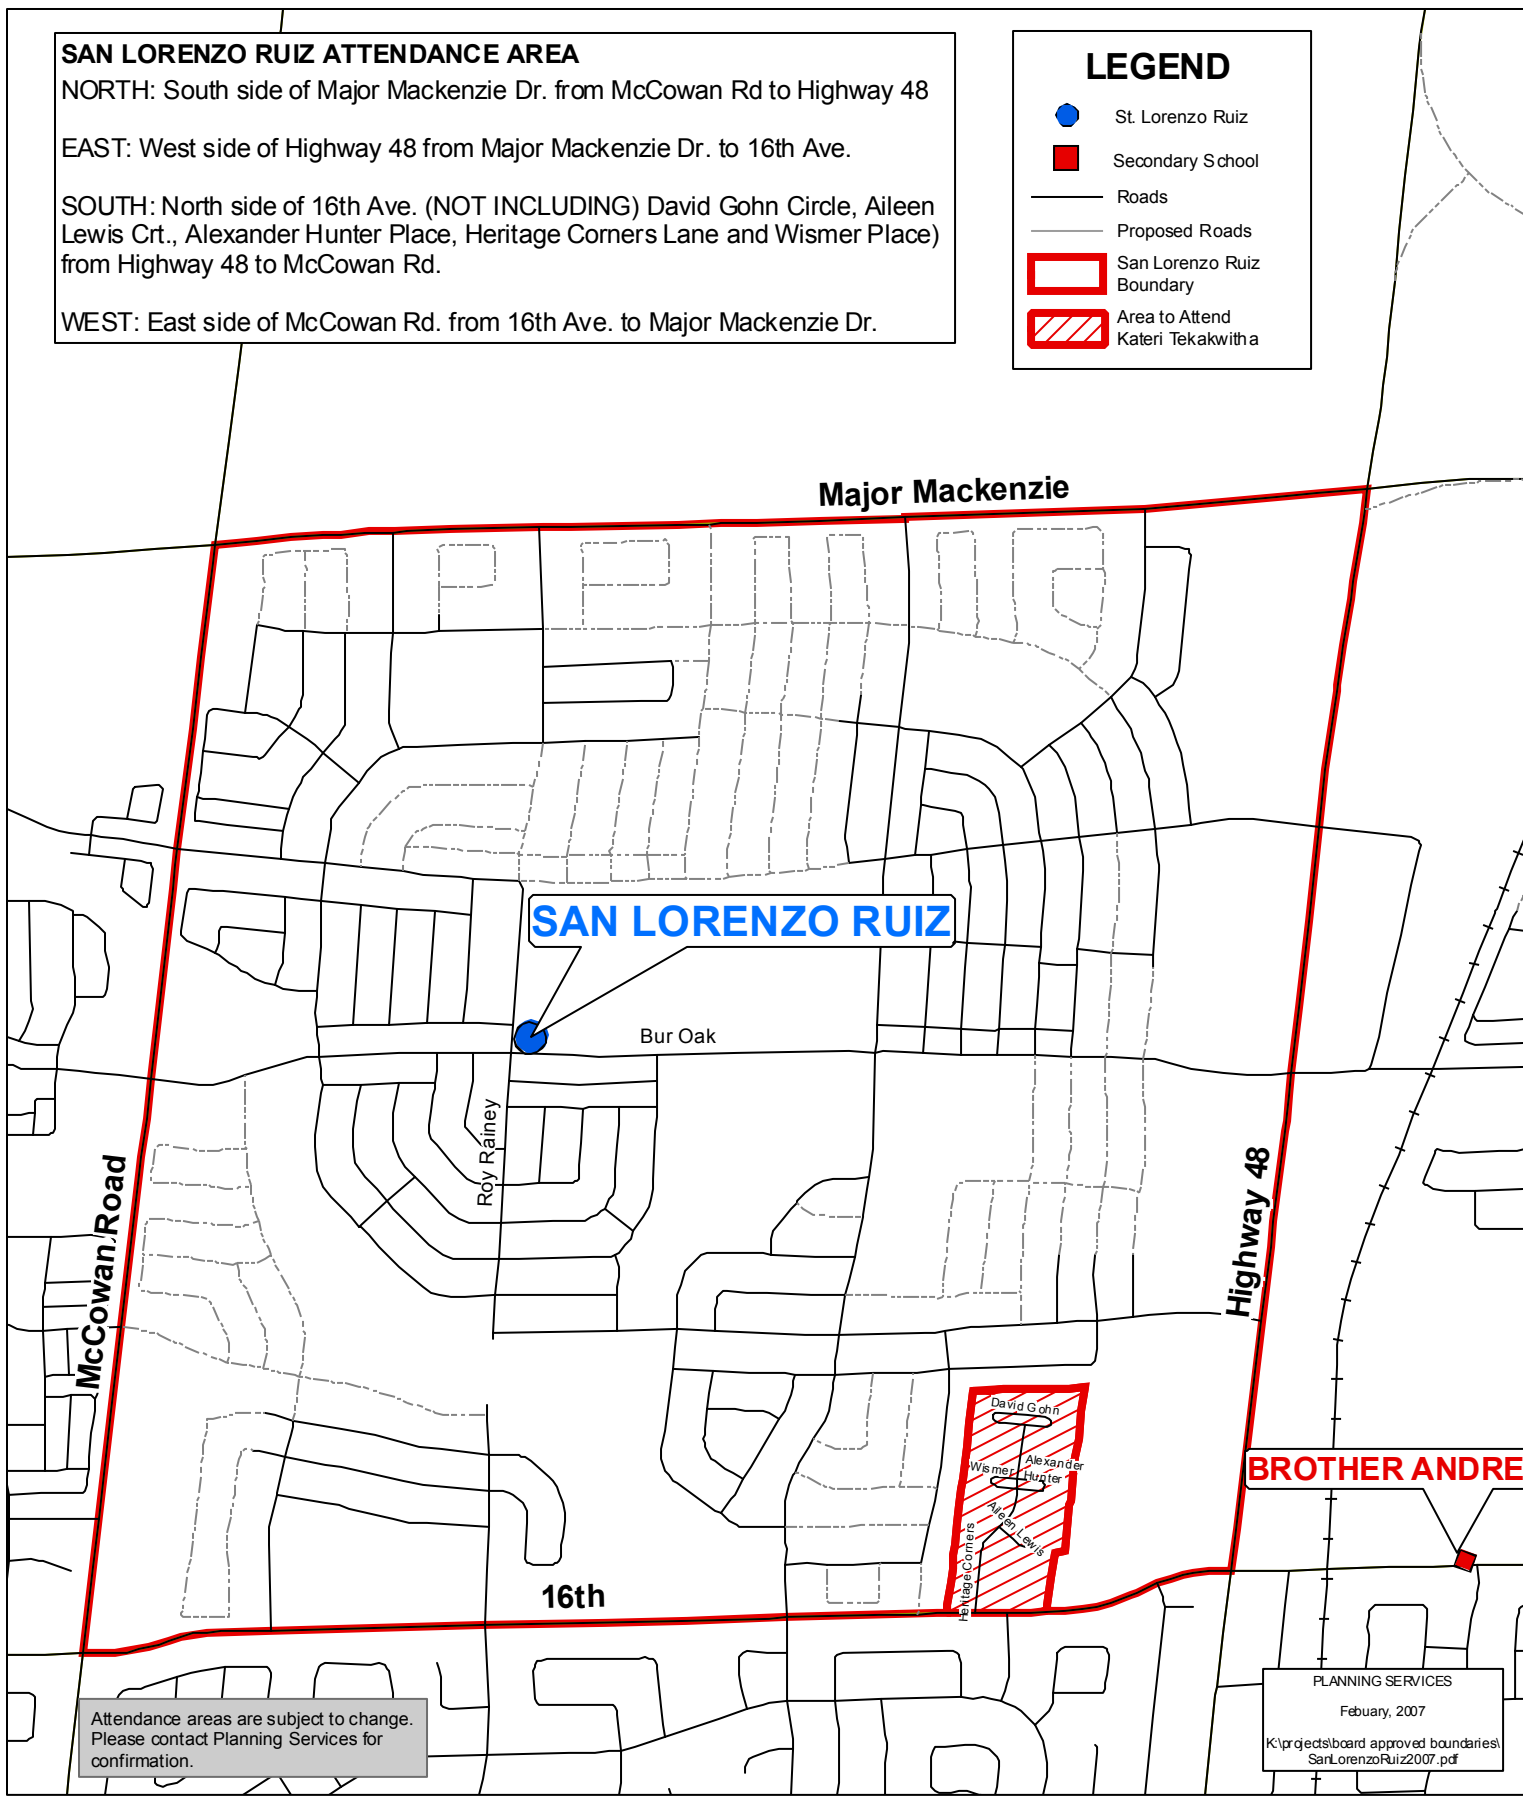

### SAN LORENZO RUIZ ATTENDANCE AREA

NORTH: South side of Major Mackenzie Dr. from McCowan Rd to Highway 48

EAST: West side of Highway 48 from Major Mackenzie Dr. to 16th Ave.

SOUTH: North side of 16th Ave. (NOT INCLUDING) David Gohn Circle, Aileen Lewis Crt., Alexander Hunter Place, Heritage Corners Lane and Wismer Place) from Highway 48 to McCowan Rd.

WEST: East side of McCowan Rd. from 16th Ave. to Major Mackenzie Dr.

### LEGEND

-  St. Lorenzo Ruiz
-  Secondary School
-  Roads
-  Proposed Roads
-  San Lorenzo Ruiz Boundary
-  Area to Attend Kateri Tekakwitha

Attendance areas are subject to change. Please contact Planning Services for confirmation.