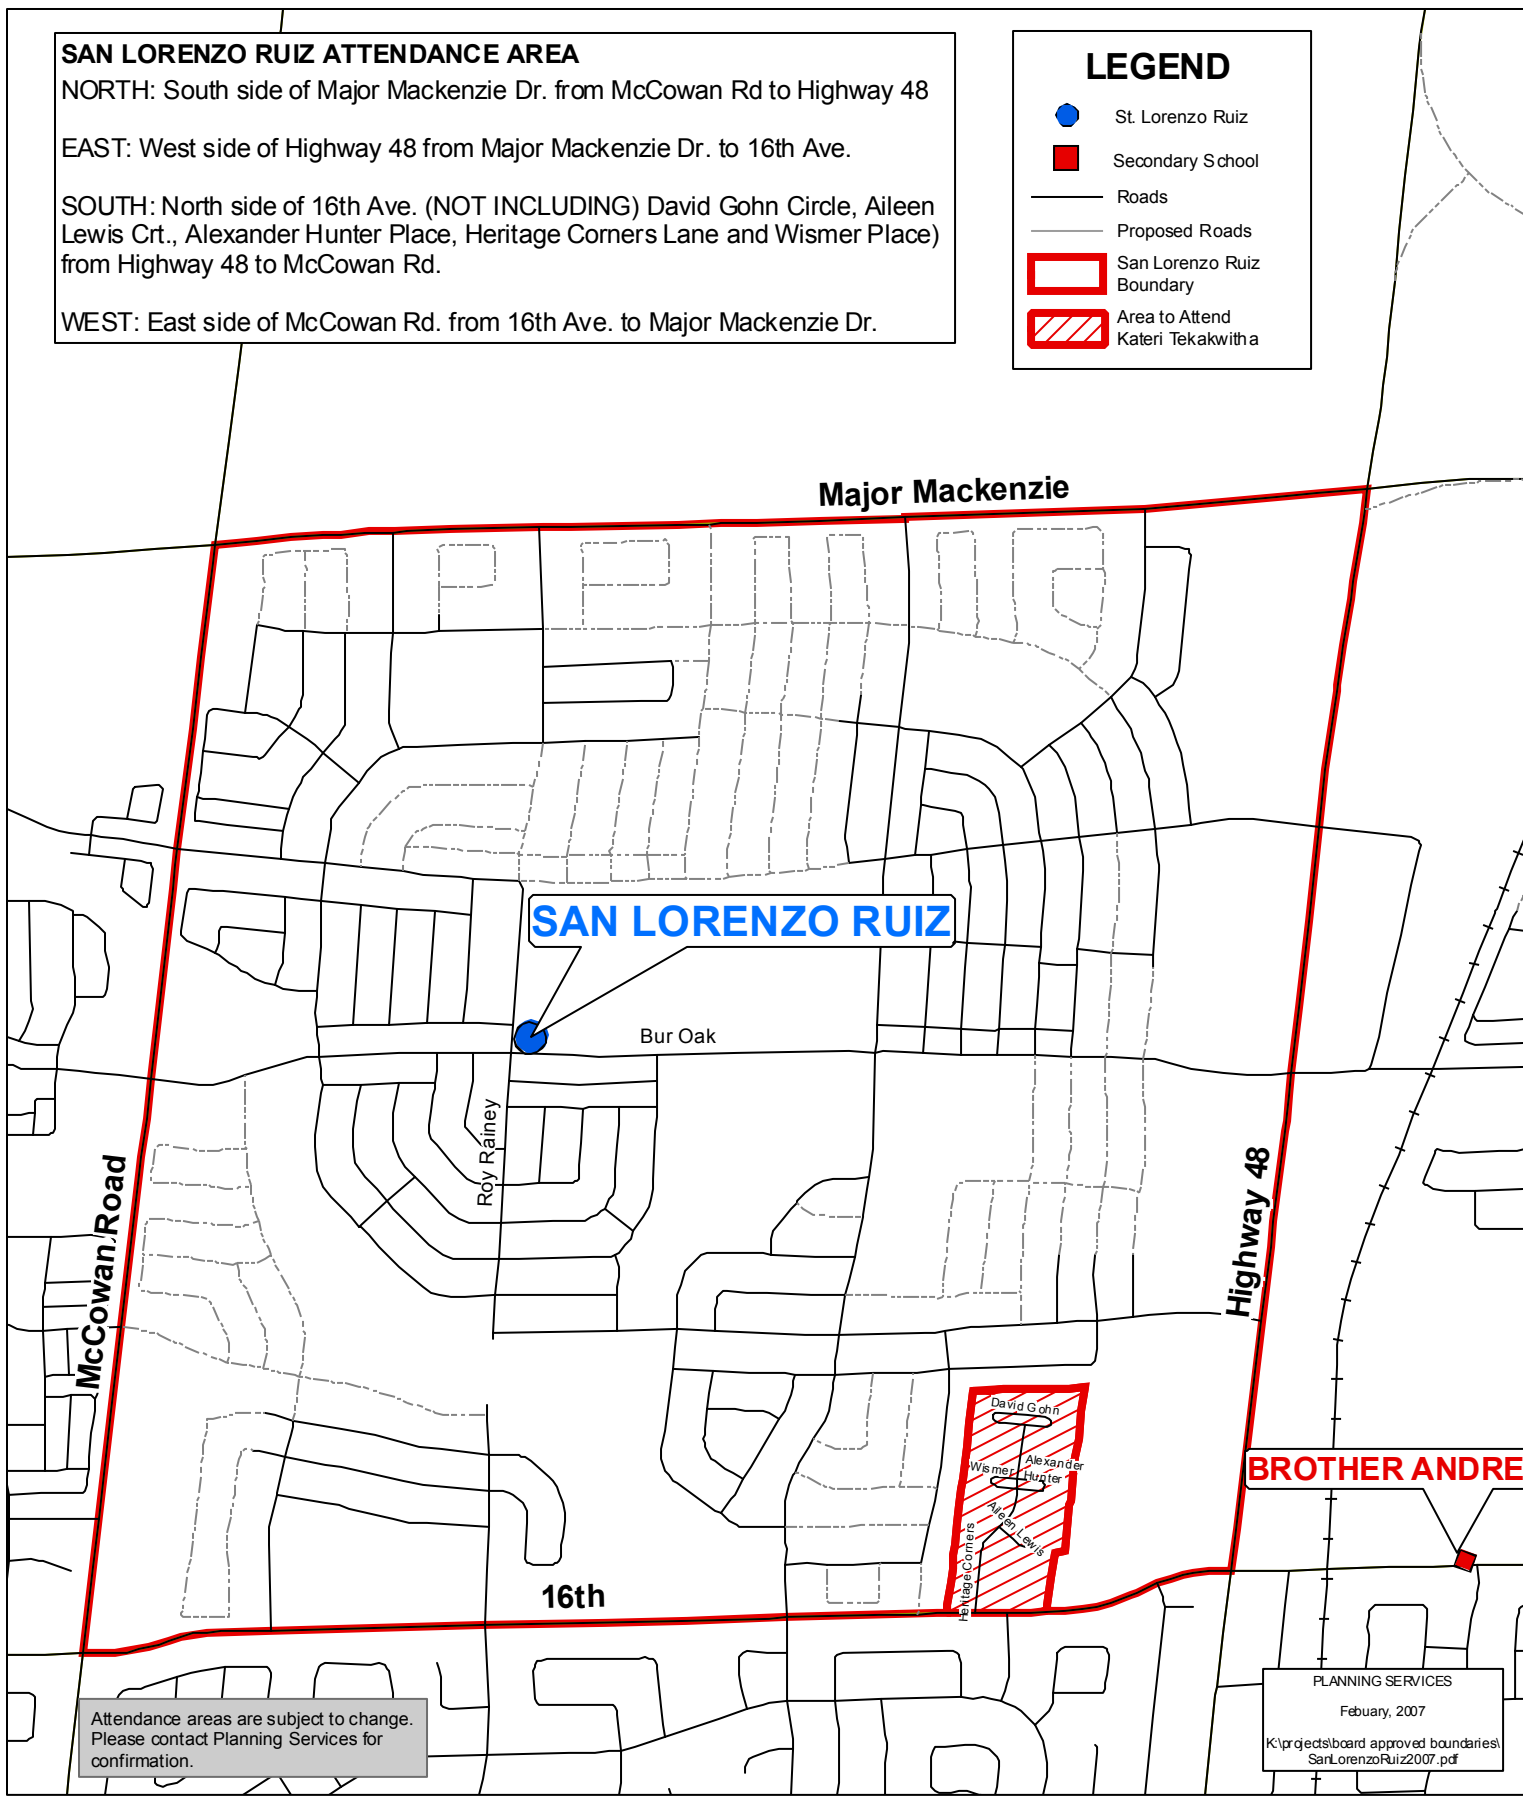

### SAN LORENZO RUIZ ATTENDANCE AREA

NORTH: South side of Major Mackenzie Dr. from McCowan Rd to Highway 48

EAST: West side of Highway 48 from Major Mackenzie Dr. to 16th Ave.

SOUTH: North side of 16th Ave. (NOT INCLUDING) David Gohn Circle, Aileen Lewis Circle, Alexander Hunter Place, Heritage Corners Lane and Wismer Place) from Highway 48 to McCowan Rd.

WEST: East side of McCowan Rd. from 16th Ave. to Major Mackenzie Dr.

### LEGEND

-  St. Lorenzo Ruiz
-  Secondary School
-  Roads
-  Proposed Roads
-  San Lorenzo Ruiz Boundary
-  Area to Attend Kateri Tekakwitha

**SAN LORENZO RUIZ**

Attendance areas are subject to change.  
Please contact Planning Services for confirmation.