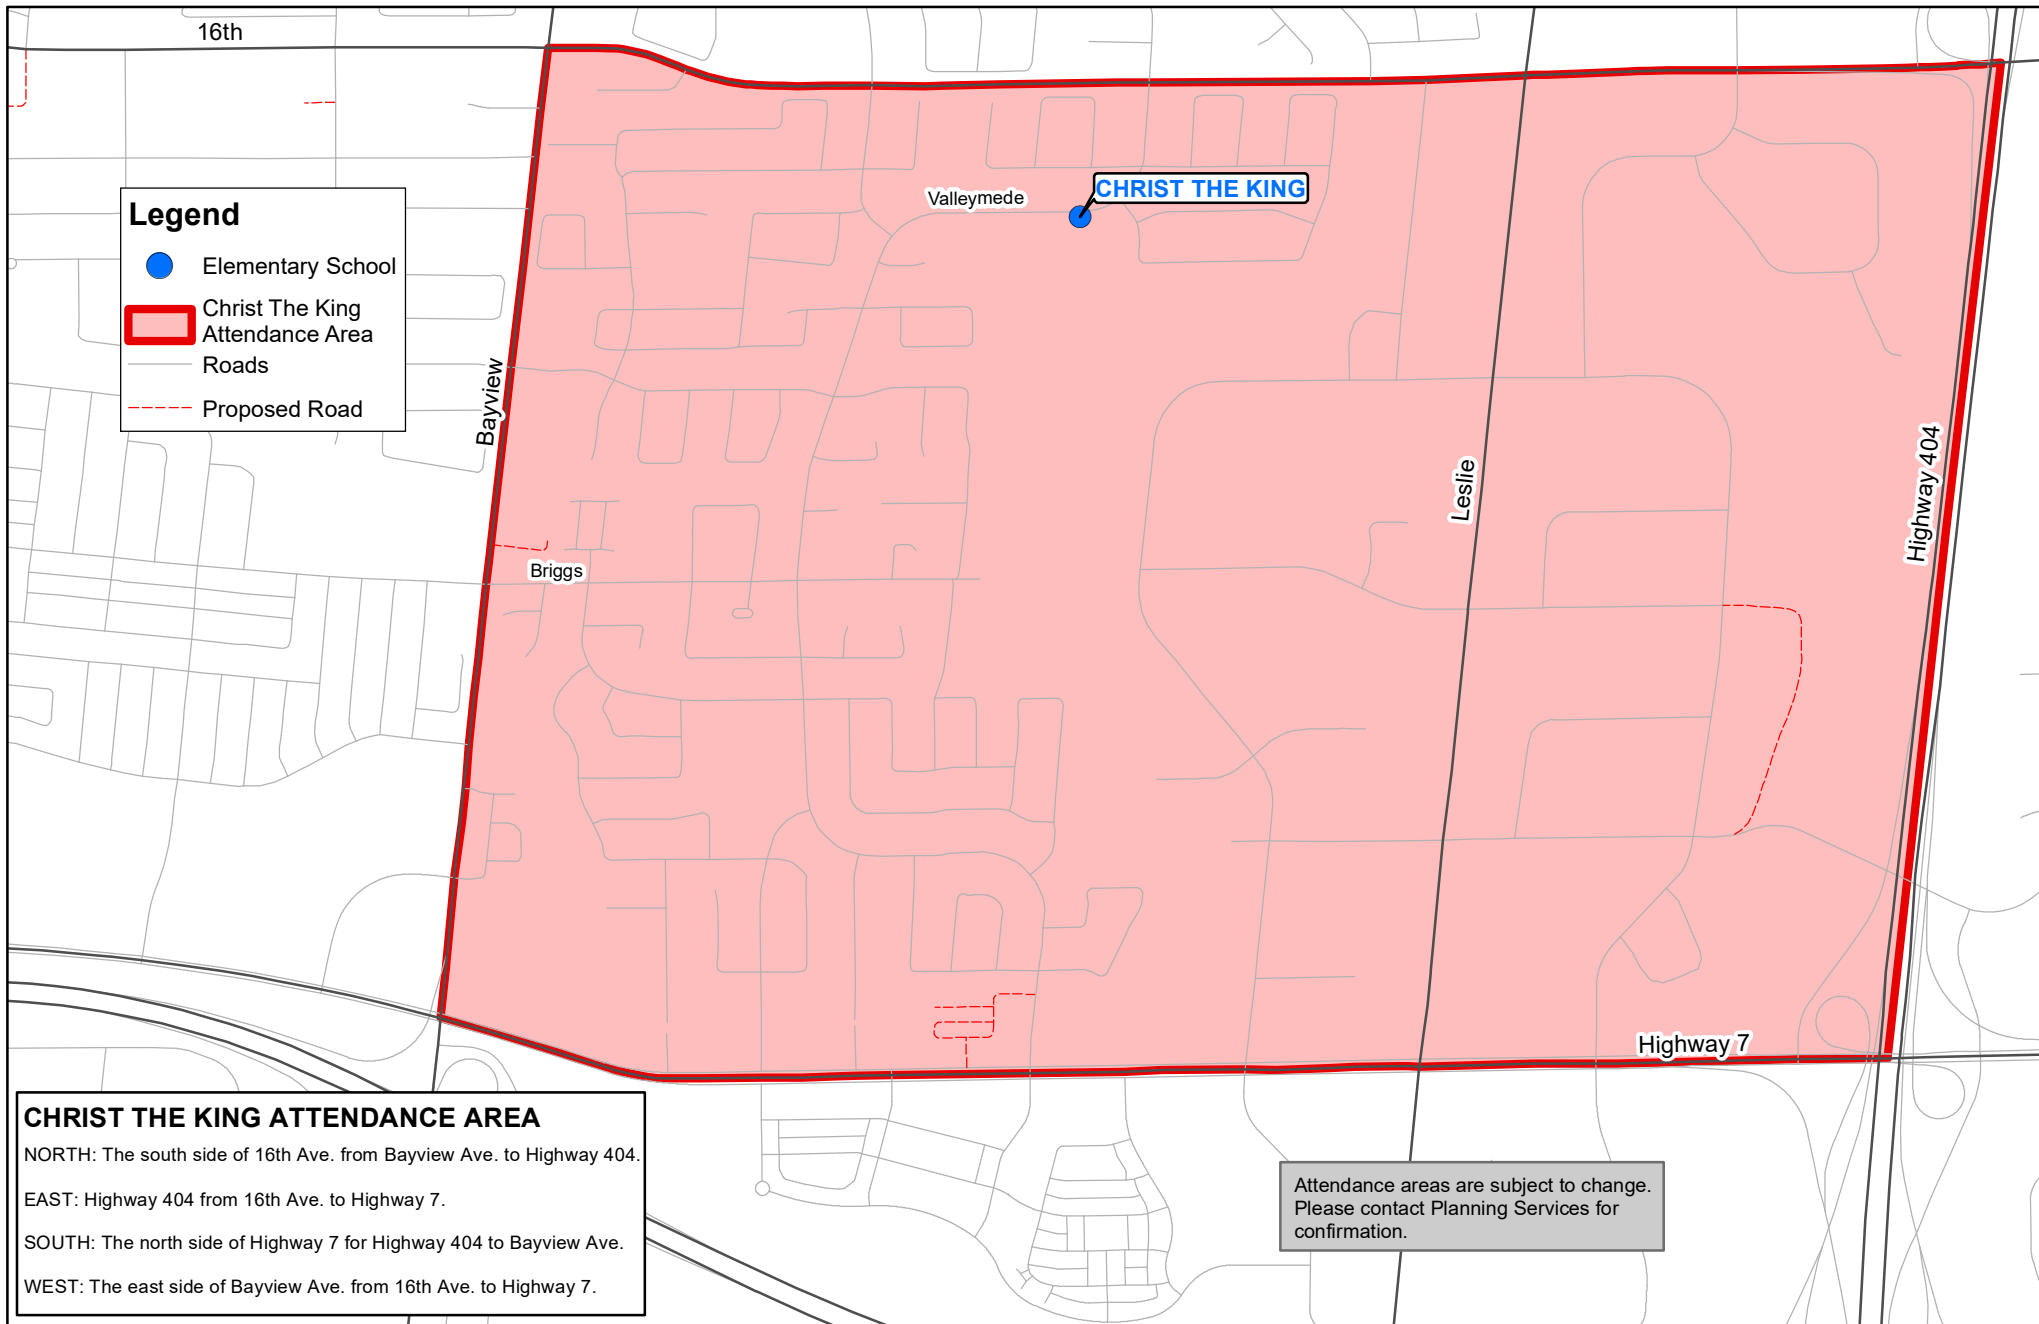

329 Valleymede Drive
Phone: 905-771-6036

School Attendance Area - City of Richmond Hill

Christ The King CES

Board Approved: June 19, 2001
Date Effective: September, 2003

Legend

- Elementary School
- Christ The King Attendance Area
- Roads
- Proposed Road

CHRIST THE KING ATTENDANCE AREA

NORTH: The south side of 16th Ave. from Bayview Ave. to Highway 404.

EAST: Highway 404 from 16th Ave. to Highway 7.

SOUTH: The north side of Highway 7 for Highway 404 to Bayview Ave.

WEST: The east side of Bayview Ave. from 16th Ave. to Highway 7.

Attendance areas are subject to change. Please contact Planning Services for confirmation.

French Immersion Boundary Map

Host School: CHRIST THE KING CES