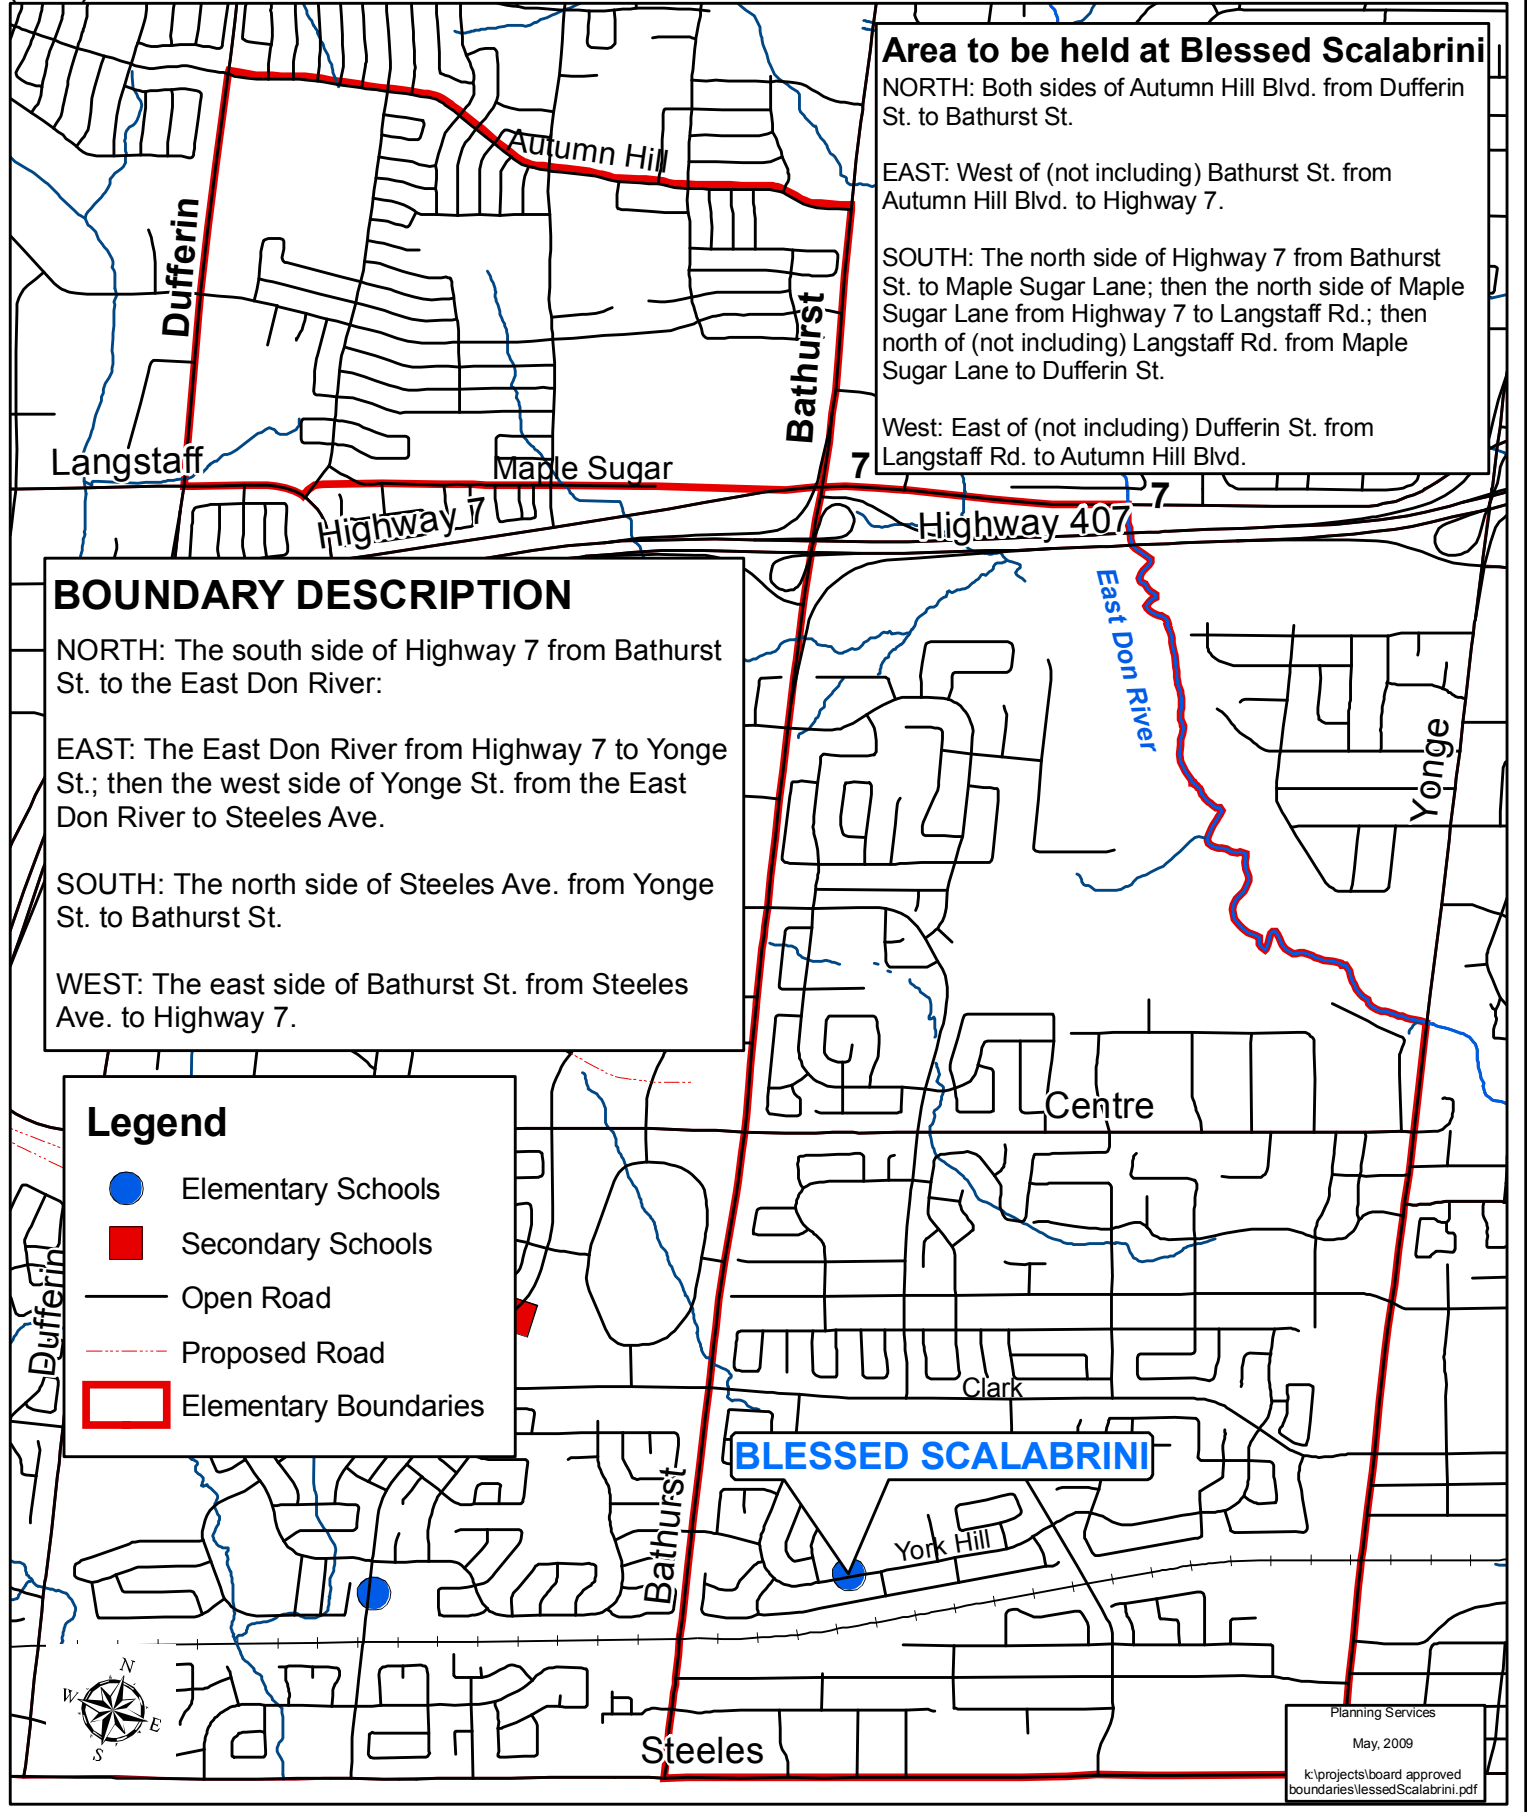

Blessed Scalabrini

290 York Hill Boulevard

(905) 886-3272

Effective: November, 1999

Area to be held at Blessed Scalabrini

NORTH: Both sides of Autumn Hill Blvd. from Dufferin St. to Bathurst St.

EAST: West of (not including) Bathurst St. from Autumn Hill Blvd. to Highway 7.

SOUTH: The north side of Highway 7 from Bathurst St. to Maple Sugar Lane; then the north side of Maple Sugar Lane from Highway 7 to Langstaff Rd.; then north of (not including) Langstaff Rd. from Maple Sugar Lane to Dufferin St.

West: East of (not including) Dufferin St. from Langstaff Rd. to Autumn Hill Blvd.

BOUNDARY DESCRIPTION

NORTH: The south side of Highway 7 from Bathurst St. to the East Don River:

EAST: The East Don River from Highway 7 to Yonge St.; then the west side of Yonge St. from the East Don River to Steeles Ave.

SOUTH: The north side of Steeles Ave. from Yonge St. to Bathurst St.

WEST: The east side of Bathurst St. from Steeles Ave. to Highway 7.

Legend

- Elementary Schools
- Secondary Schools
- Open Road
- - - Proposed Road
- Elementary Boundaries