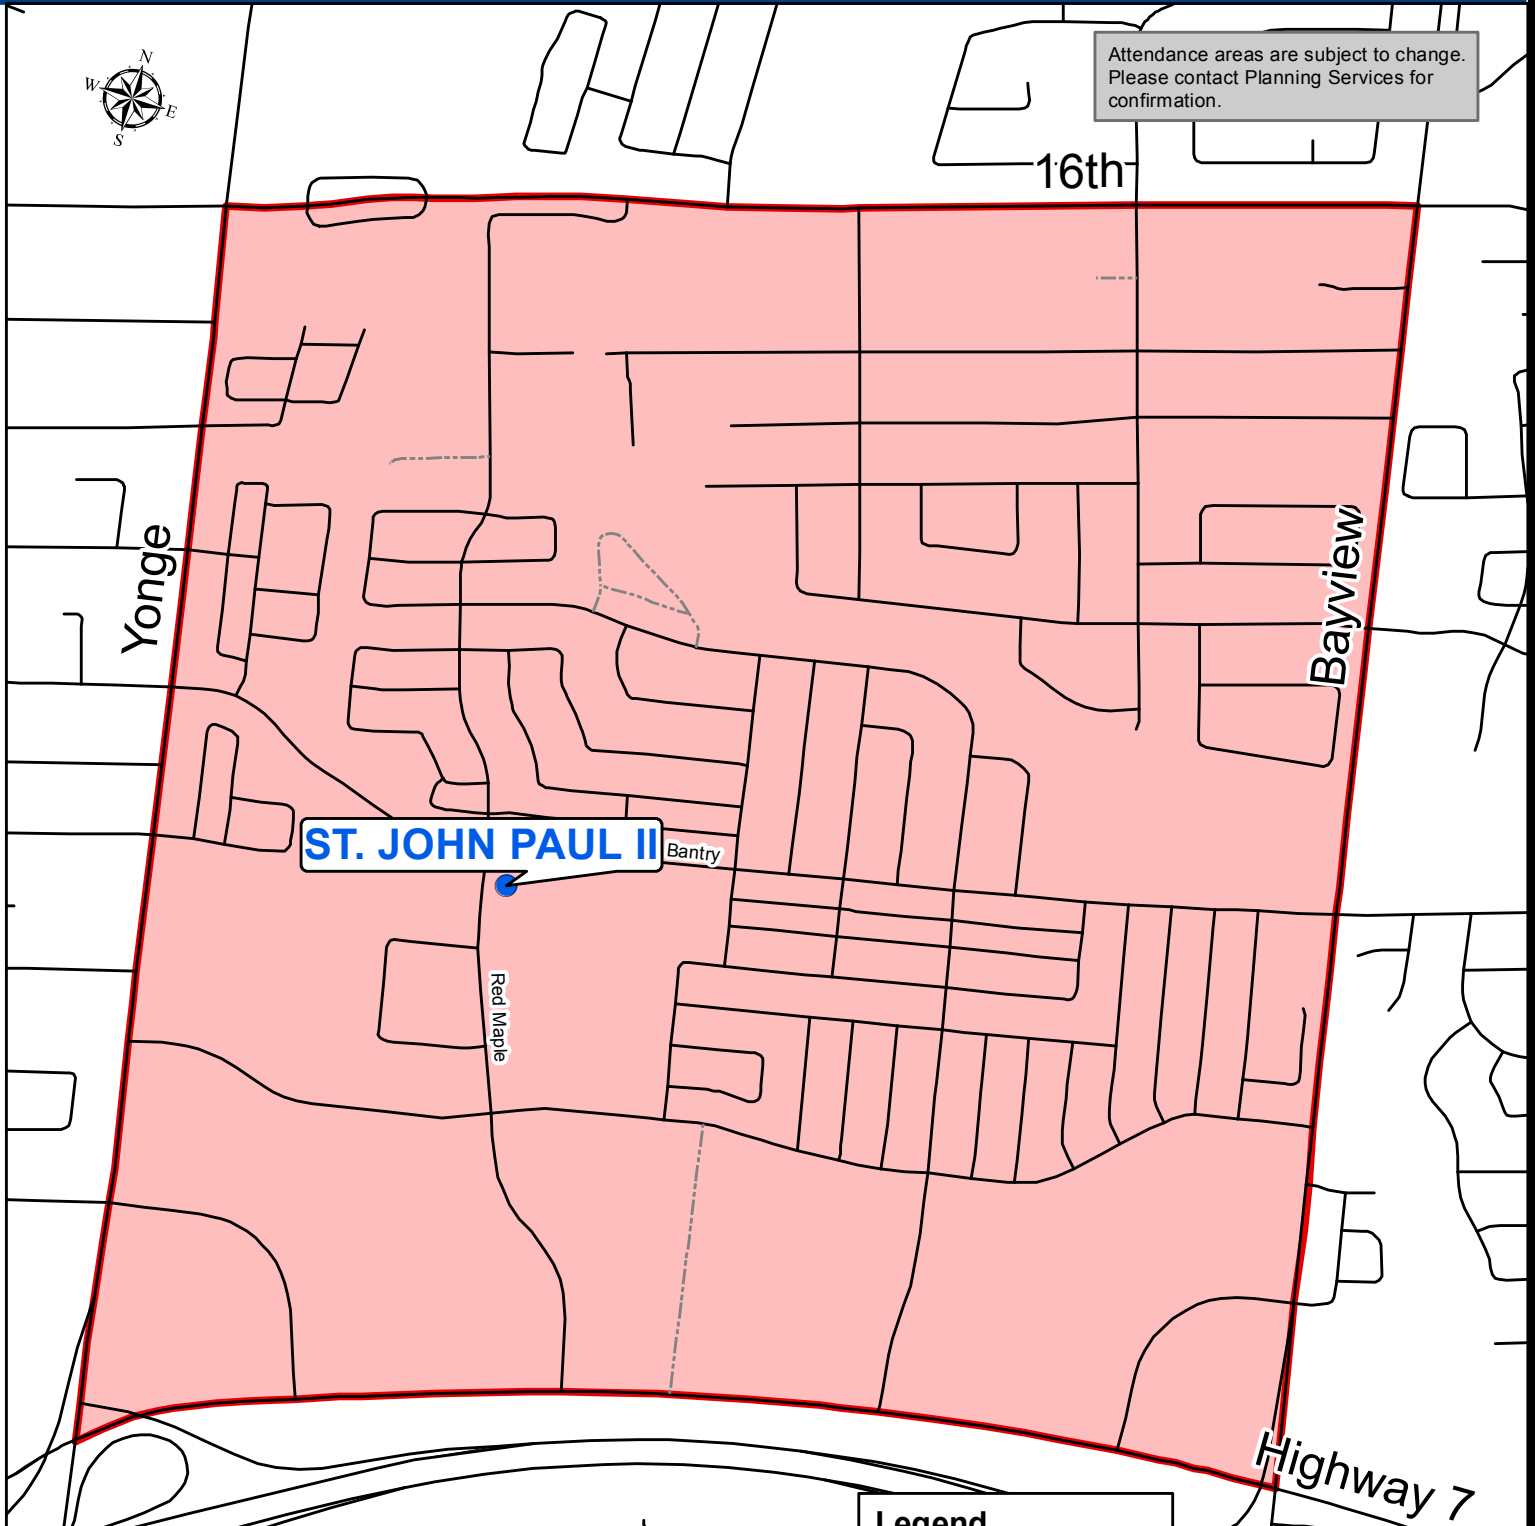

St. John Paul II

Board Approved: June 19, 2001
Date Effective: September, 2003

Attendance areas are subject to change.
Please contact Planning Services for
confirmation.

ST. JOHN PAUL II Bantry

BLESSED POPE JOHN PAUL II BOUNDARY DESCRIPTION

- NORTH: The south side of 16th Ave. from Yonge St. to Bayview Ave.
- EAST: The west side of Bayview Ave. from 16th Ave. to Highway 7.
- SOUTH: The north side of Highway 7 from Yonge St. to Bayview Ave.
- WEST: The east side of Yonge St. from 16th Ave. to Highway 7.

Legend

- Elementary School
- Open Road
- Proposed Road
- Railway
- St. John Paul II Attendance Area