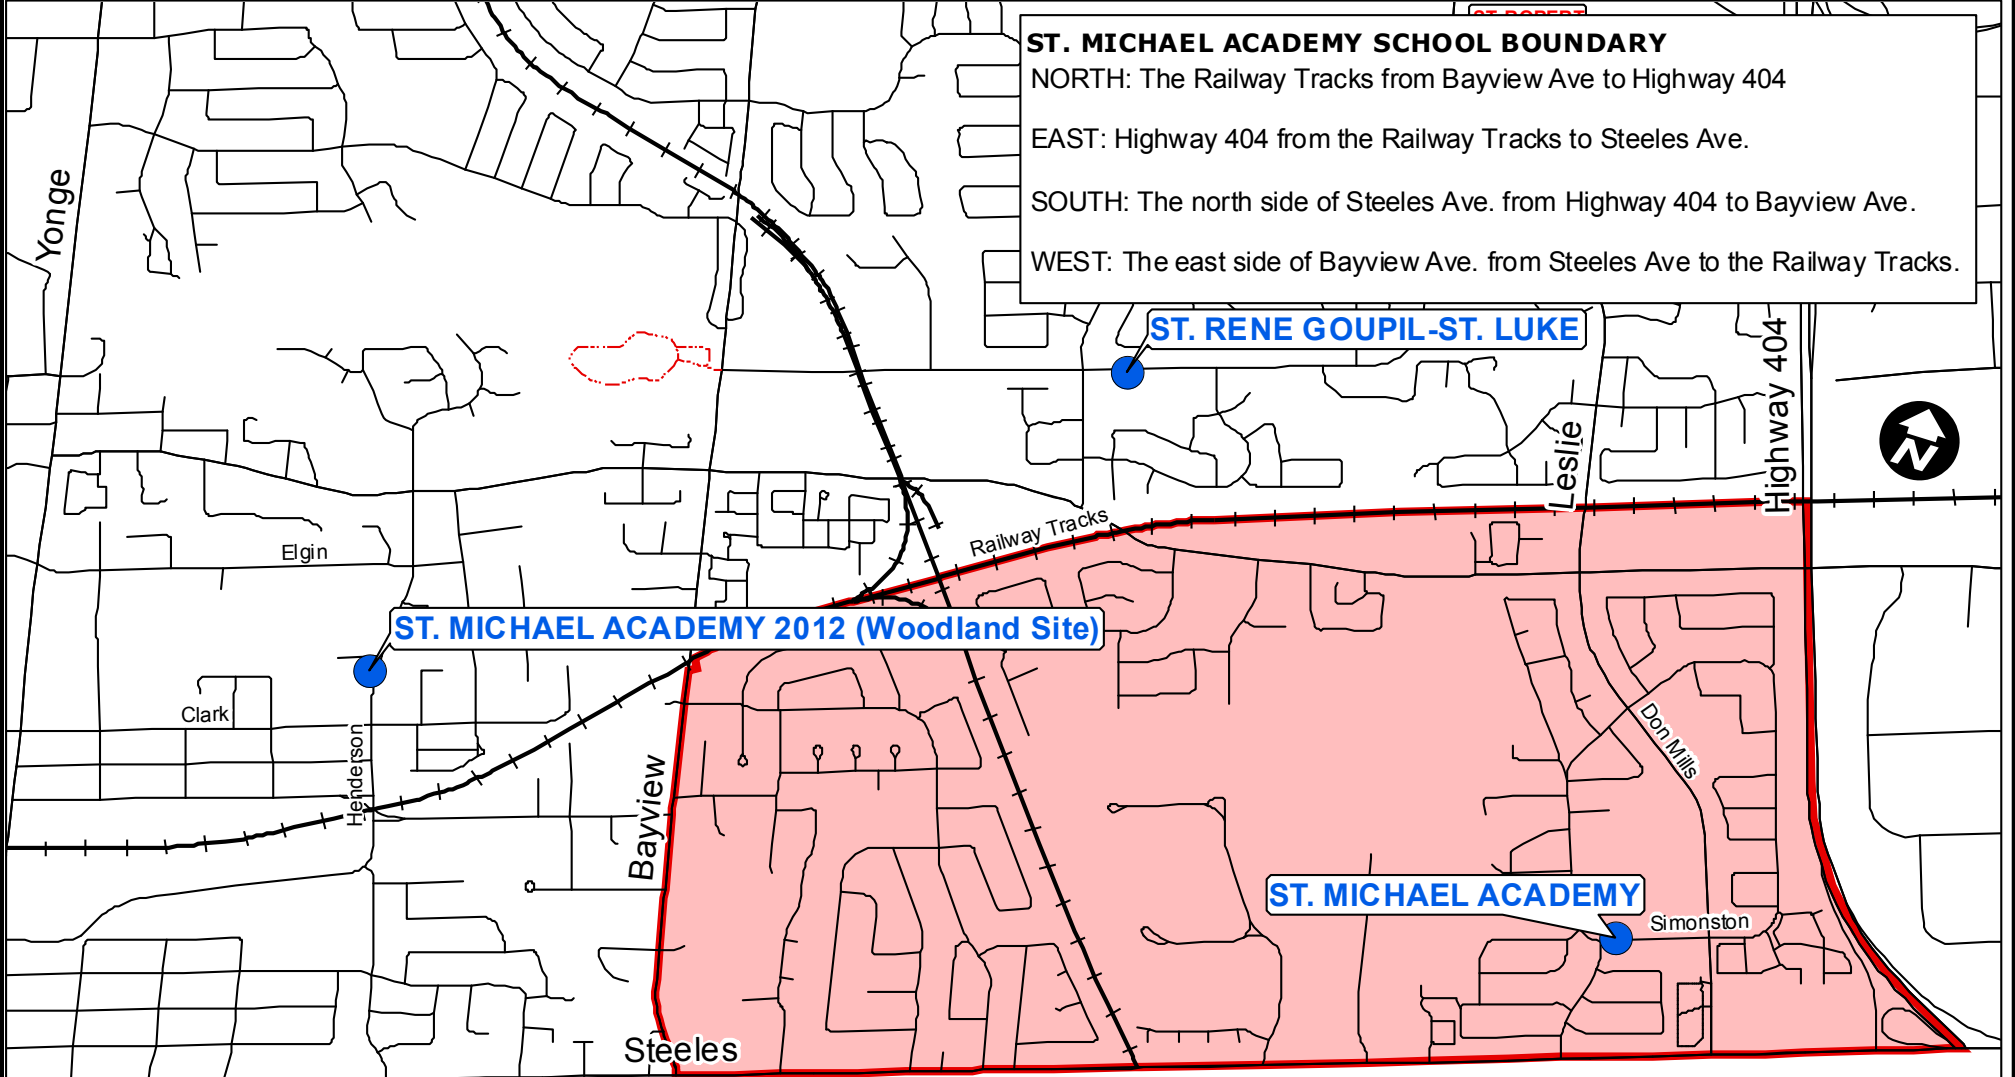

St. Michael Academy

41 Simonston Boulevard
(950) 889-4816

NOTE: St. Michael Academy is currently being rebuilt. For the 2011-2012 school year, the school is operating at 150 Henderson Ave (Woodland PS)

ST. MICHAEL ACADEMY SCHOOL BOUNDARY
 NORTH: The Railway Tracks from Bayview Ave to Highway 404
 EAST: Highway 404 from the Railway Tracks to Steeles Ave.
 SOUTH: The north side of Steeles Ave. from Highway 404 to Bayview Ave.
 WEST: The east side of Bayview Ave. from Steeles Ave to the Railway Tracks.

ST. MICHAEL ACADEMY 2012 (Woodland Site)

ST. RENE GOUPIL-ST. LUKE

ST. MICHAEL ACADEMY

Attendance areas are subject to change. Please contact Planning Services for confirmation.

Legend

- Elementary Schools
- Secondary Schools
-  Open Roads
-  Proposed Roads
- St. Michael Attendance Area