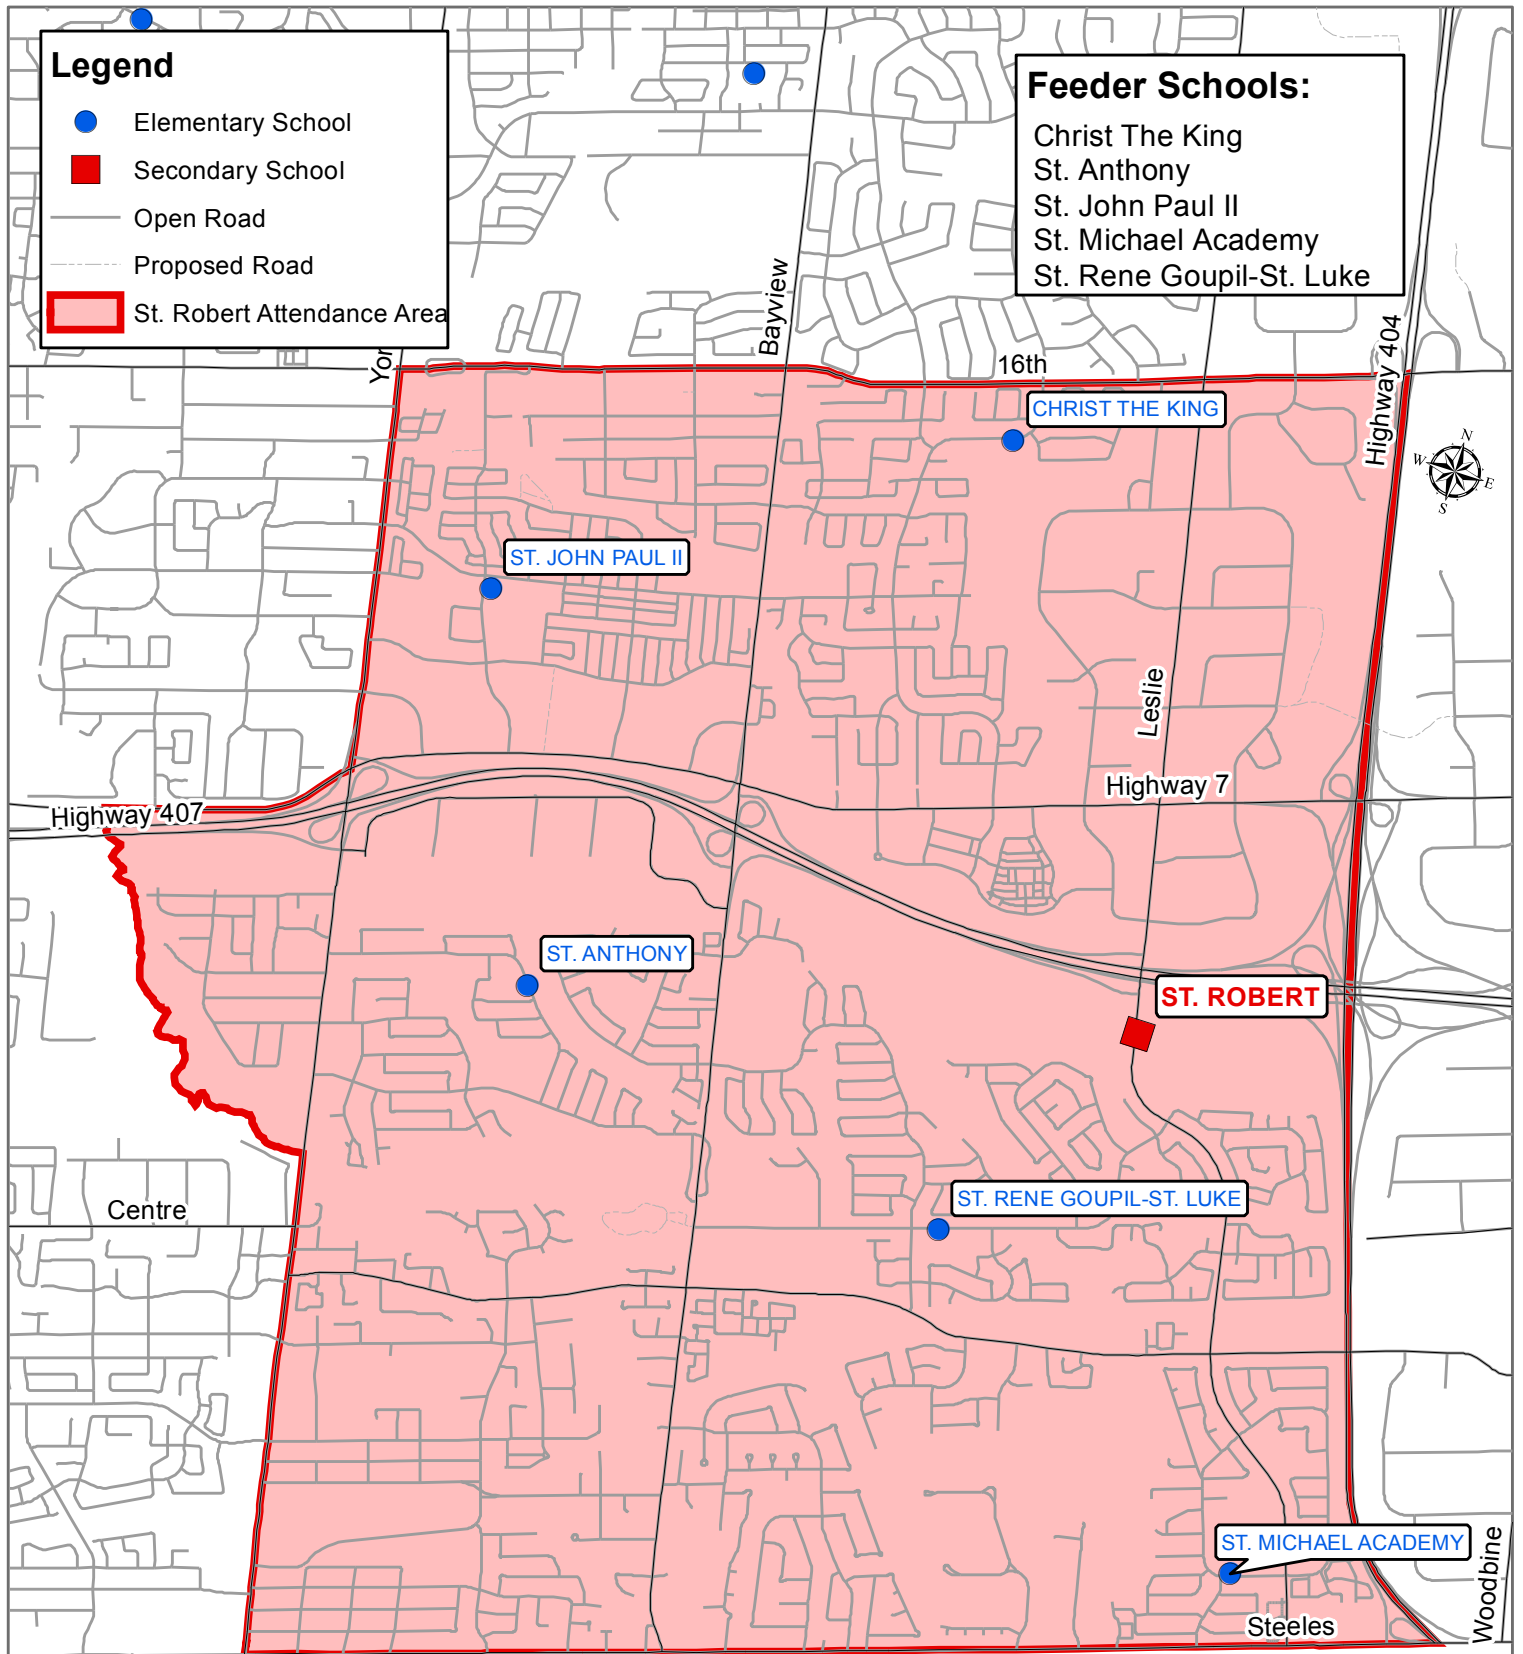

St. Robert CHS

Board Approved: January 22, 2008
Effective: Upon Opening of Jean Vanier CHS

Legend

- Elementary School
- Secondary School
- Open Road
- - - Proposed Road
- St. Robert Attendance Area

Feeder Schools:

- Christ The King
- St. Anthony
- St. John Paul II
- St. Michael Academy
- St. Rene Goupil-St. Luke

Attendance areas are subject to change.
Please confirm with Planning Services.

Planning Services
September, 2016
K:\projects\Board Approved Boundaries\StTheresaOFLisieux2009.pdf