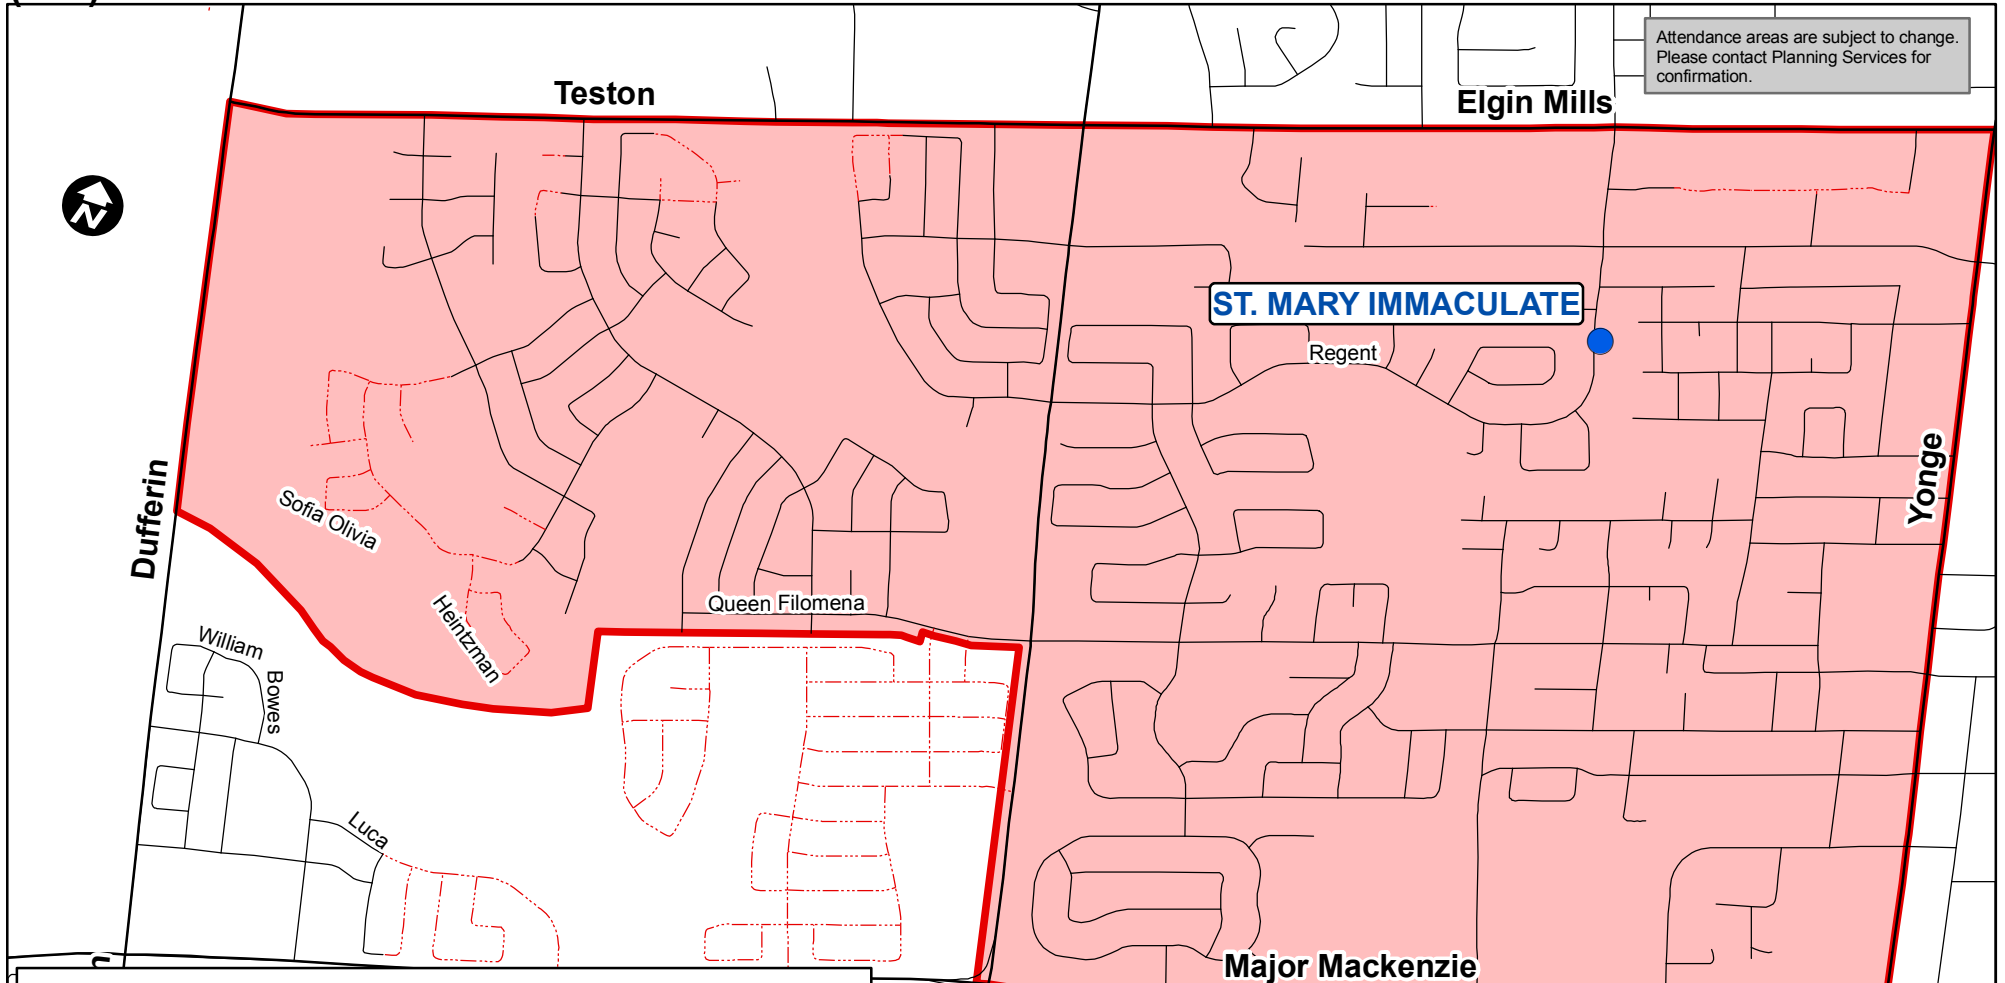

### ST. MARY IMMACULATE ATTENDANCE AREA

NORTH: The south side of Teston Rd./Elgin Mills Rd. from Dufferin St. to Yonge St.

EAST: The west side of Yonge St. from Elgin Mills Rd. to Major Mackenzie Dr.

SOUTH: The north side of Major Mackenzie Dr. from Yonge St. to Bathurst St.; then both sides of Bathurst St. from Major Mackenzie Dr. to Queen Filomena Ave.; Then both sides of Queen Filomena Ave. from Bathurst St. to the open space southwest of Heintzman Cres. and Sofia Oliva Cres.; Then the open space southwest of Heintzman Cres. and Sofia Oliva Cres.; to Dufferin St.

WEST: The east side of Dufferin St. from the open space southwest of Heintzman Cres. and Sofia Oliva Cres.; to Teston Rd.