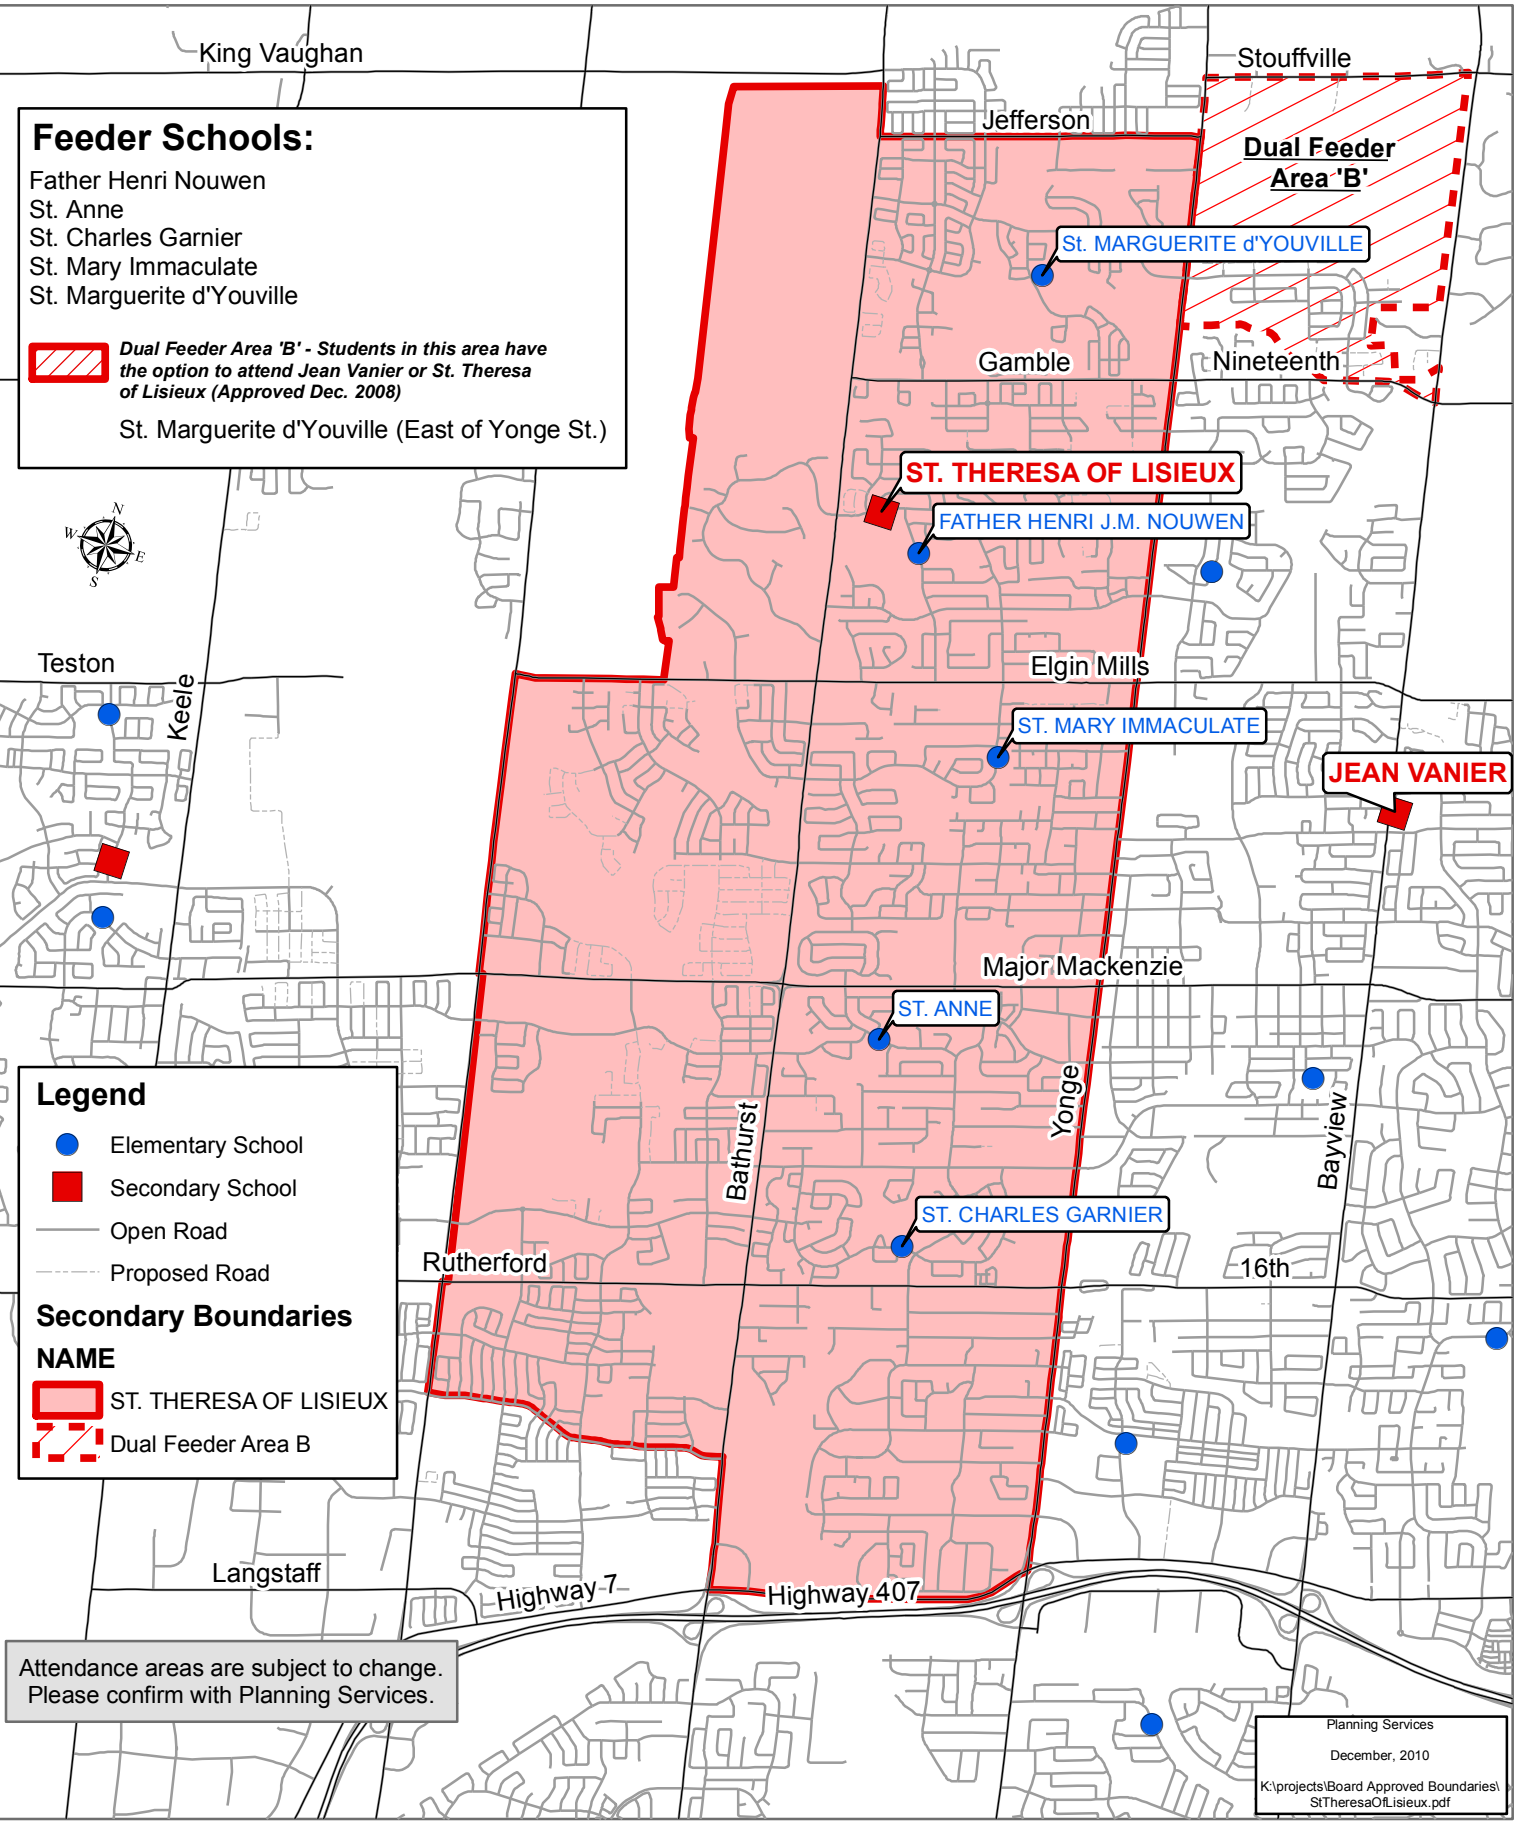

St. Theresa of Lisieux CHS

230 Shaftsbury Ave
(905) 787-1407

Board Approved: January 22, 2008
Dual Feeder Area B Approval Date: December 9, 2008

Feeder Schools:
 Father Henri Nouwen
 St. Anne
 St. Charles Garnier
 St. Mary Immaculate
 St. Marguerite d'Youville

 **Dual Feeder Area 'B'** - Students in this area have the option to attend Jean Vanier or St. Theresa of Lisieux (Approved Dec. 2008)

St. Marguerite d'Youville (East of Yonge St.)

Legend

-  Elementary School
-  Secondary School
-  Open Road
-  Proposed Road

Secondary Boundaries

NAME

-  ST. THERESA OF LISIEUX
-  Dual Feeder Area B

Attendance areas are subject to change.
Please confirm with Planning Services.