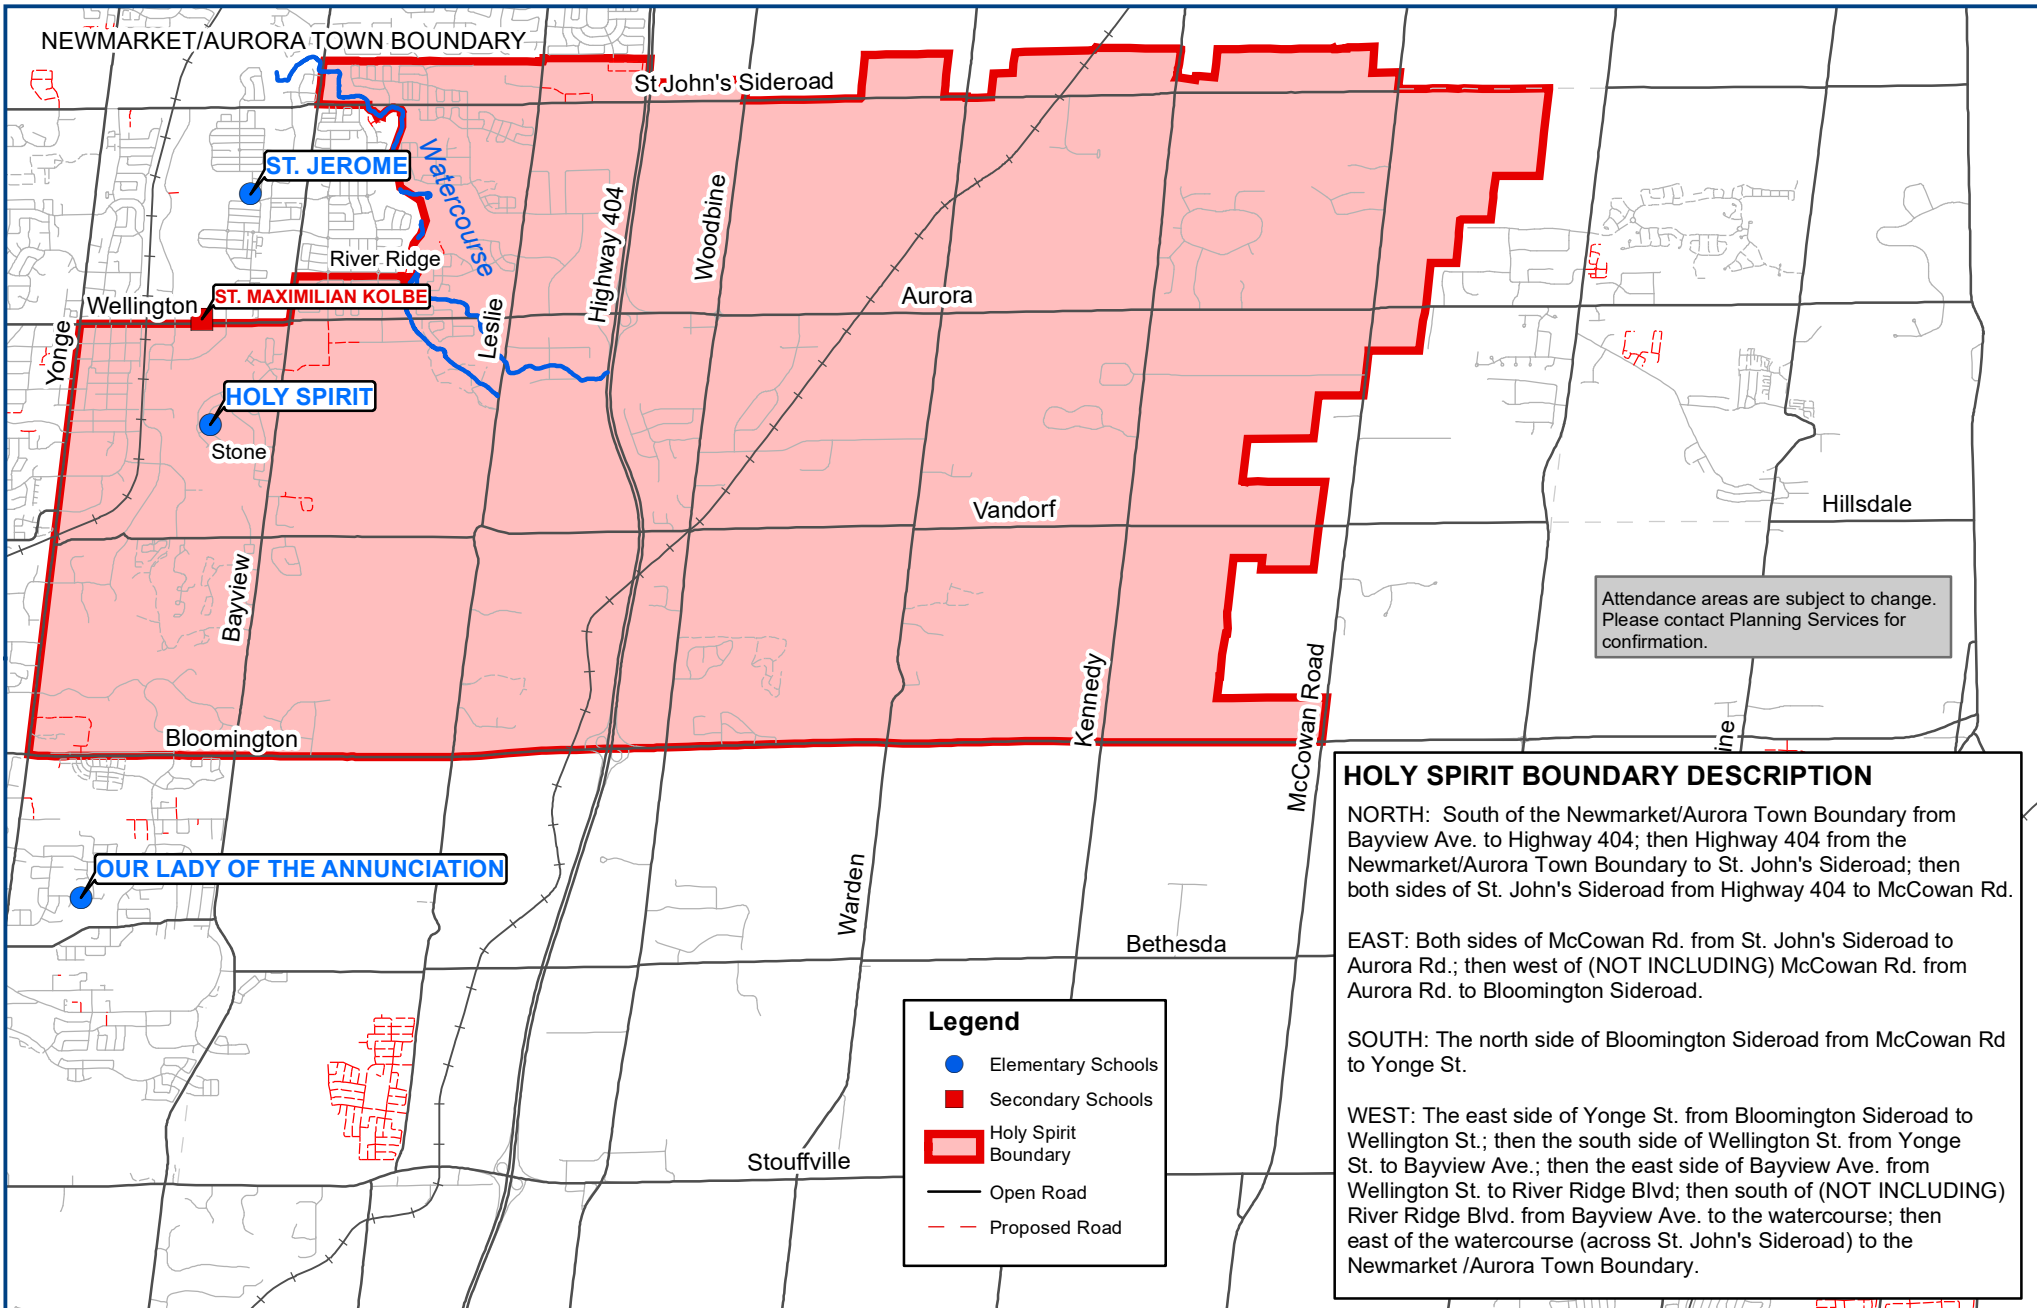

315 Stone Road
Phone: 905-713-6813

School Attendance Area - Aurora

Holy Spirit CES

Board Approved: March 28, 2017
Date Effective: March 28, 2017

Attendance areas are subject to change. Please contact Planning Services for confirmation.

HOLY SPIRIT BOUNDARY DESCRIPTION

NORTH: South of the Newmarket/Aurora Town Boundary from Bayview Ave. to Highway 404; then Highway 404 from the Newmarket/Aurora Town Boundary to St. John's Sideroad; then both sides of St. John's Sideroad from Highway 404 to McCowan Rd.

EAST: Both sides of McCowan Rd. from St. John's Sideroad to Aurora Rd.; then west of (NOT INCLUDING) McCowan Rd. from Aurora Rd. to Bloomington Sideroad.

SOUTH: The north side of Bloomington Sideroad from McCowan Rd to Yonge St.

WEST: The east side of Yonge St. from Bloomington Sideroad to Wellington St.; then the south side of Wellington St. from Yonge St. to Bayview Ave.; then the east side of Bayview Ave. from Wellington St. to River Ridge Blvd; then south of (NOT INCLUDING) River Ridge Blvd. from Bayview Ave. to the watercourse; then east of the watercourse (across St. John's Sideroad) to the Newmarket /Aurora Town Boundary.