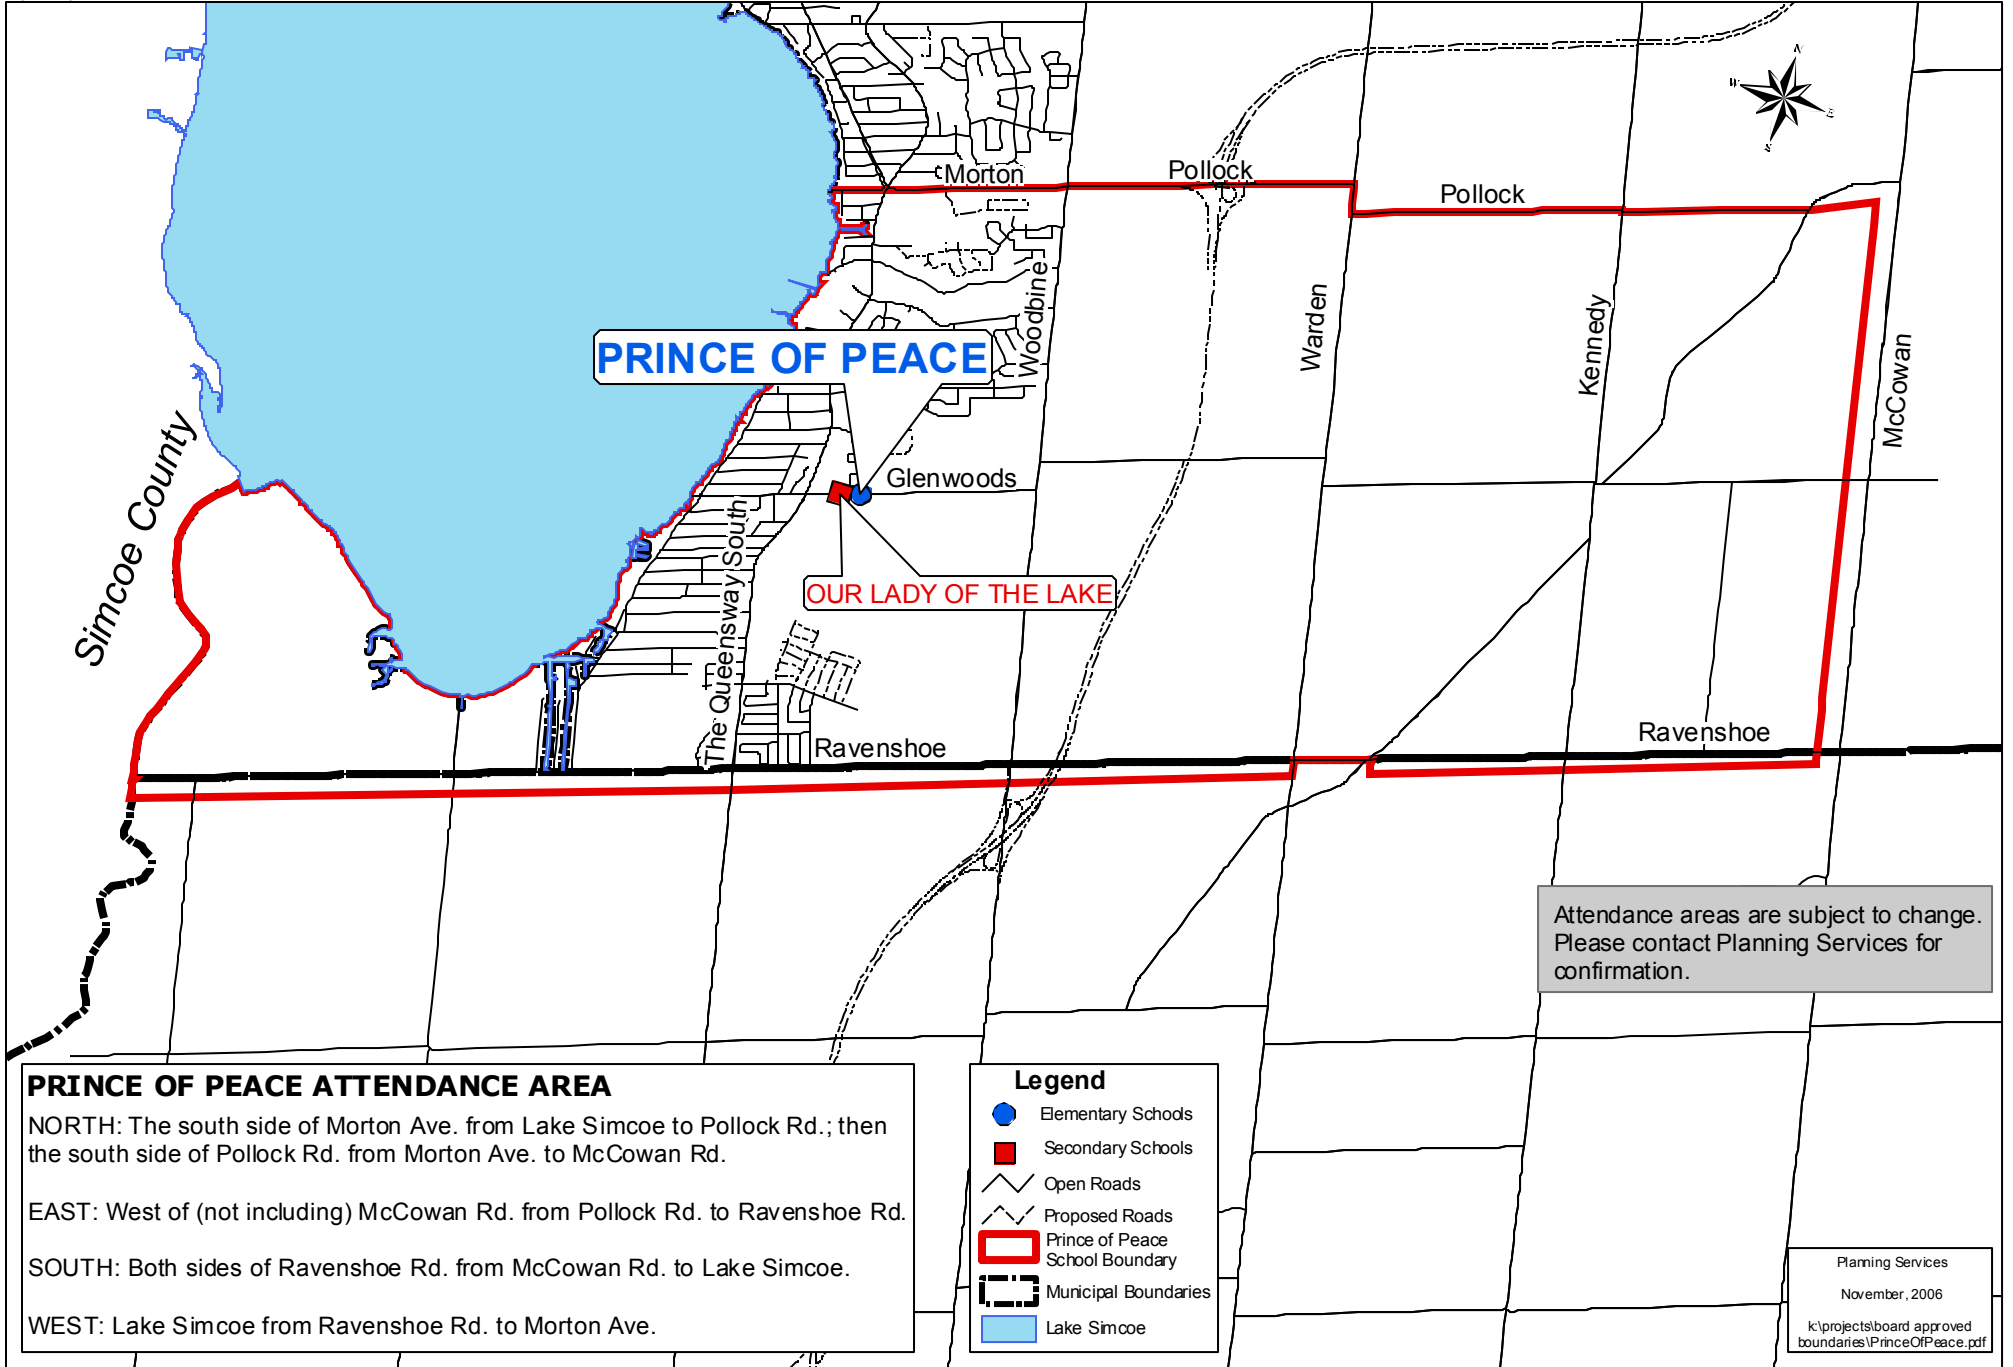

Prince Of Peace (JK - Grade 6)

181 Glenwoods Ave
(905) 476-1551

Date Effective: Upon Opening

PRINCE OF PEACE

OUR LADY OF THE LAKE

Attendance areas are subject to change. Please contact Planning Services for confirmation.

PRINCE OF PEACE ATTENDANCE AREA

NORTH: The south side of Morton Ave. from Lake Simcoe to Pollock Rd.; then the south side of Pollock Rd. from Morton Ave. to McCowan Rd.

EAST: West of (not including) McCowan Rd. from Pollock Rd. to Ravenshoe Rd.

SOUTH: Both sides of Ravenshoe Rd. from McCowan Rd. to Lake Simcoe.

WEST: Lake Simcoe from Ravenshoe Rd. to Morton Ave.

- Legend**
- Elementary Schools
 - Secondary Schools
 - Open Roads
 - Proposed Roads
 - Prince of Peace School Boundary
 - Municipal Boundaries
 - Lake Simcoe