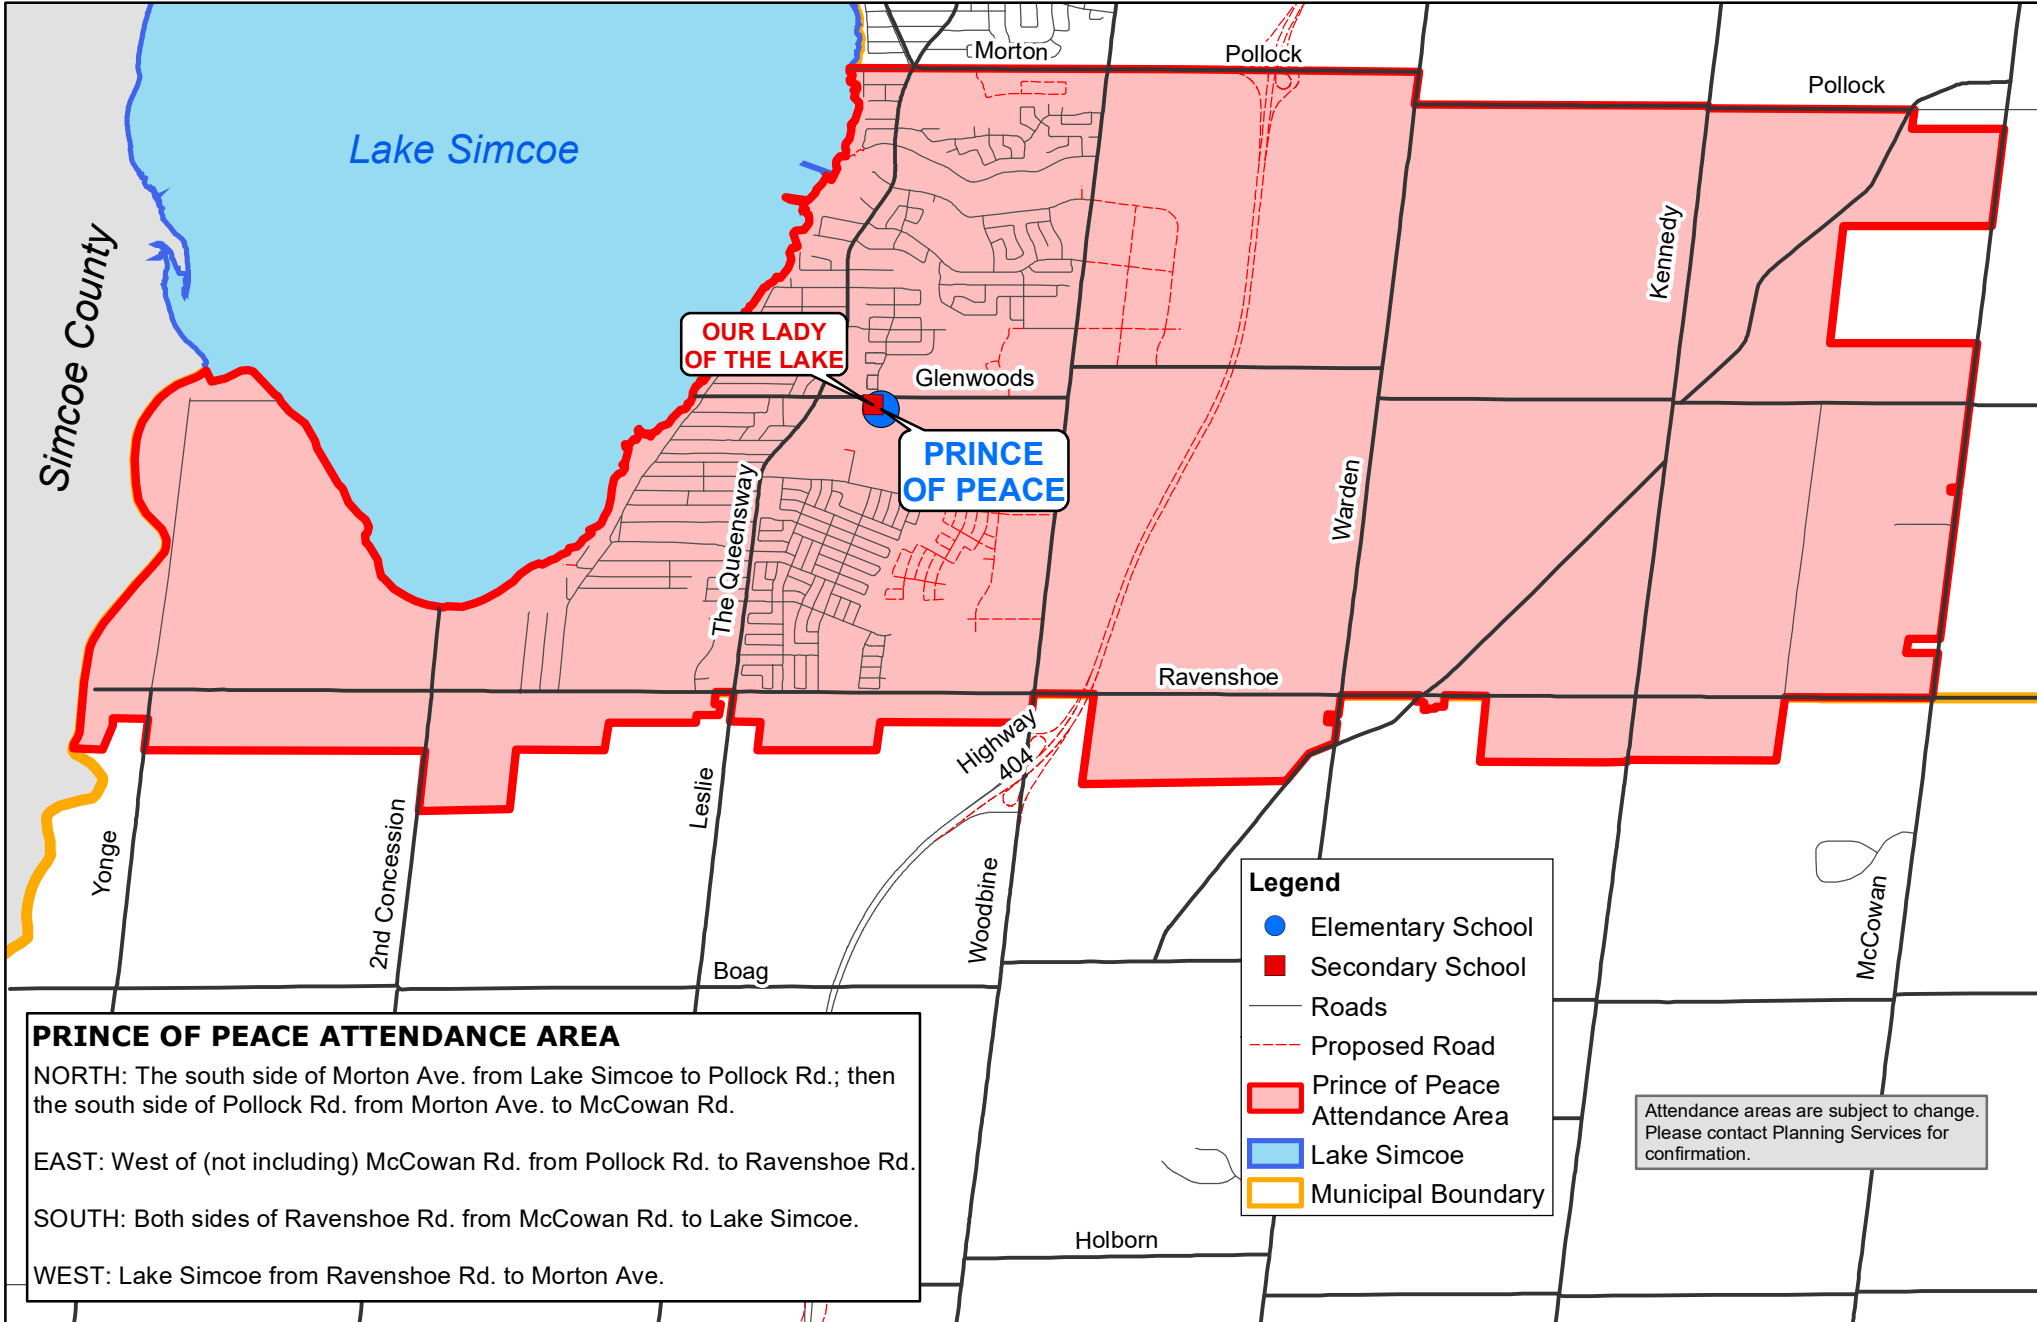

181 Glenwoods Ave
Phone: 905-476-1551

School Attendance Area - Town of Georgina Prince Of Peace (JK - Grade 6)

Date Effective: Upon Opening

PRINCE OF PEACE ATTENDANCE AREA

NORTH: The south side of Morton Ave. from Lake Simcoe to Pollock Rd.; then the south side of Pollock Rd. from Morton Ave. to McCowan Rd.

EAST: West of (not including) McCowan Rd. from Pollock Rd. to Ravenshoe Rd.

SOUTH: Both sides of Ravenshoe Rd. from McCowan Rd. to Lake Simcoe.

WEST: Lake Simcoe from Ravenshoe Rd. to Morton Ave.

Attendance areas are subject to change. Please contact Planning Services for confirmation.