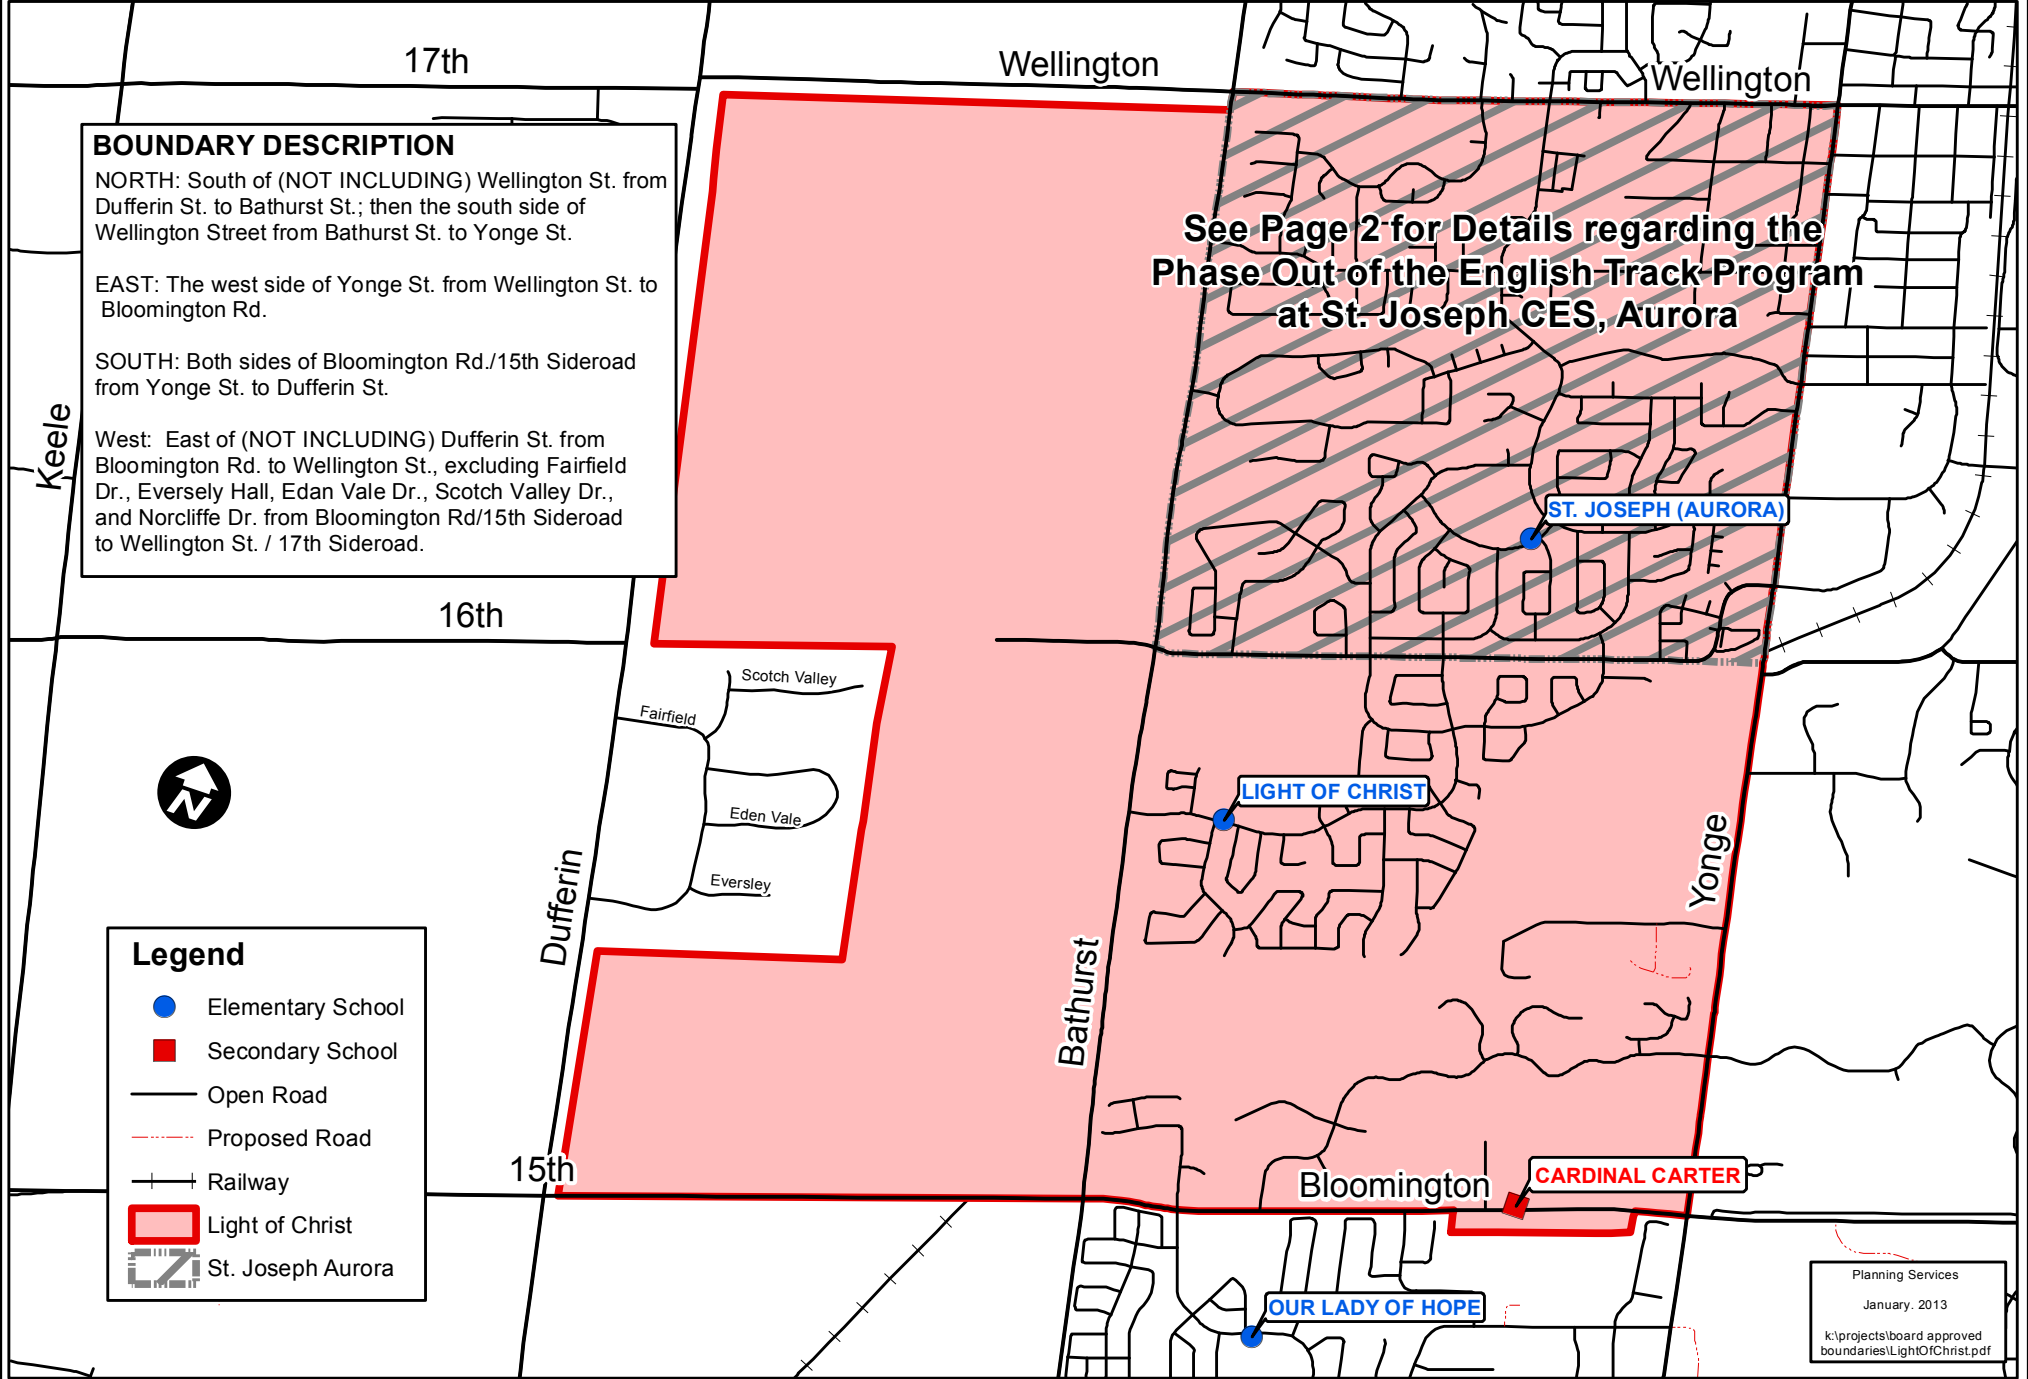

# Light of Christ

290 McClelland Way  
(905) 727-5400

Board Approval Date: December 4, 2012

Date Effective: September, 2013

See Page 2 for Details regarding the  
Phase Out of the English Track Program  
at St. Joseph CES, Aurora

**BOUNDARY DESCRIPTION**

**NORTH:** South of (NOT INCLUDING) Wellington St. from Dufferin St. to Bathurst St.; then the south side of Wellington Street from Bathurst St. to Yonge St.

**EAST:** The west side of Yonge St. from Wellington St. to Bloomington Rd.

**SOUTH:** Both sides of Bloomington Rd./15th Sideroad from Yonge St. to Dufferin St.

**West:** East of (NOT INCLUDING) Dufferin St. from Bloomington Rd. to Wellington St., excluding Fairfield Dr., Eversley Hall, Edan Vale Dr., Scotch Valley Dr., and Norcliffe Dr. from Bloomington Rd/15th Sideroad to Wellington St. / 17th Sideroad.

**Legend**

- Elementary School
- Secondary School
- Open Road
- - - Proposed Road
- +— Railway
- Light of Christ
- St. Joseph Aurora