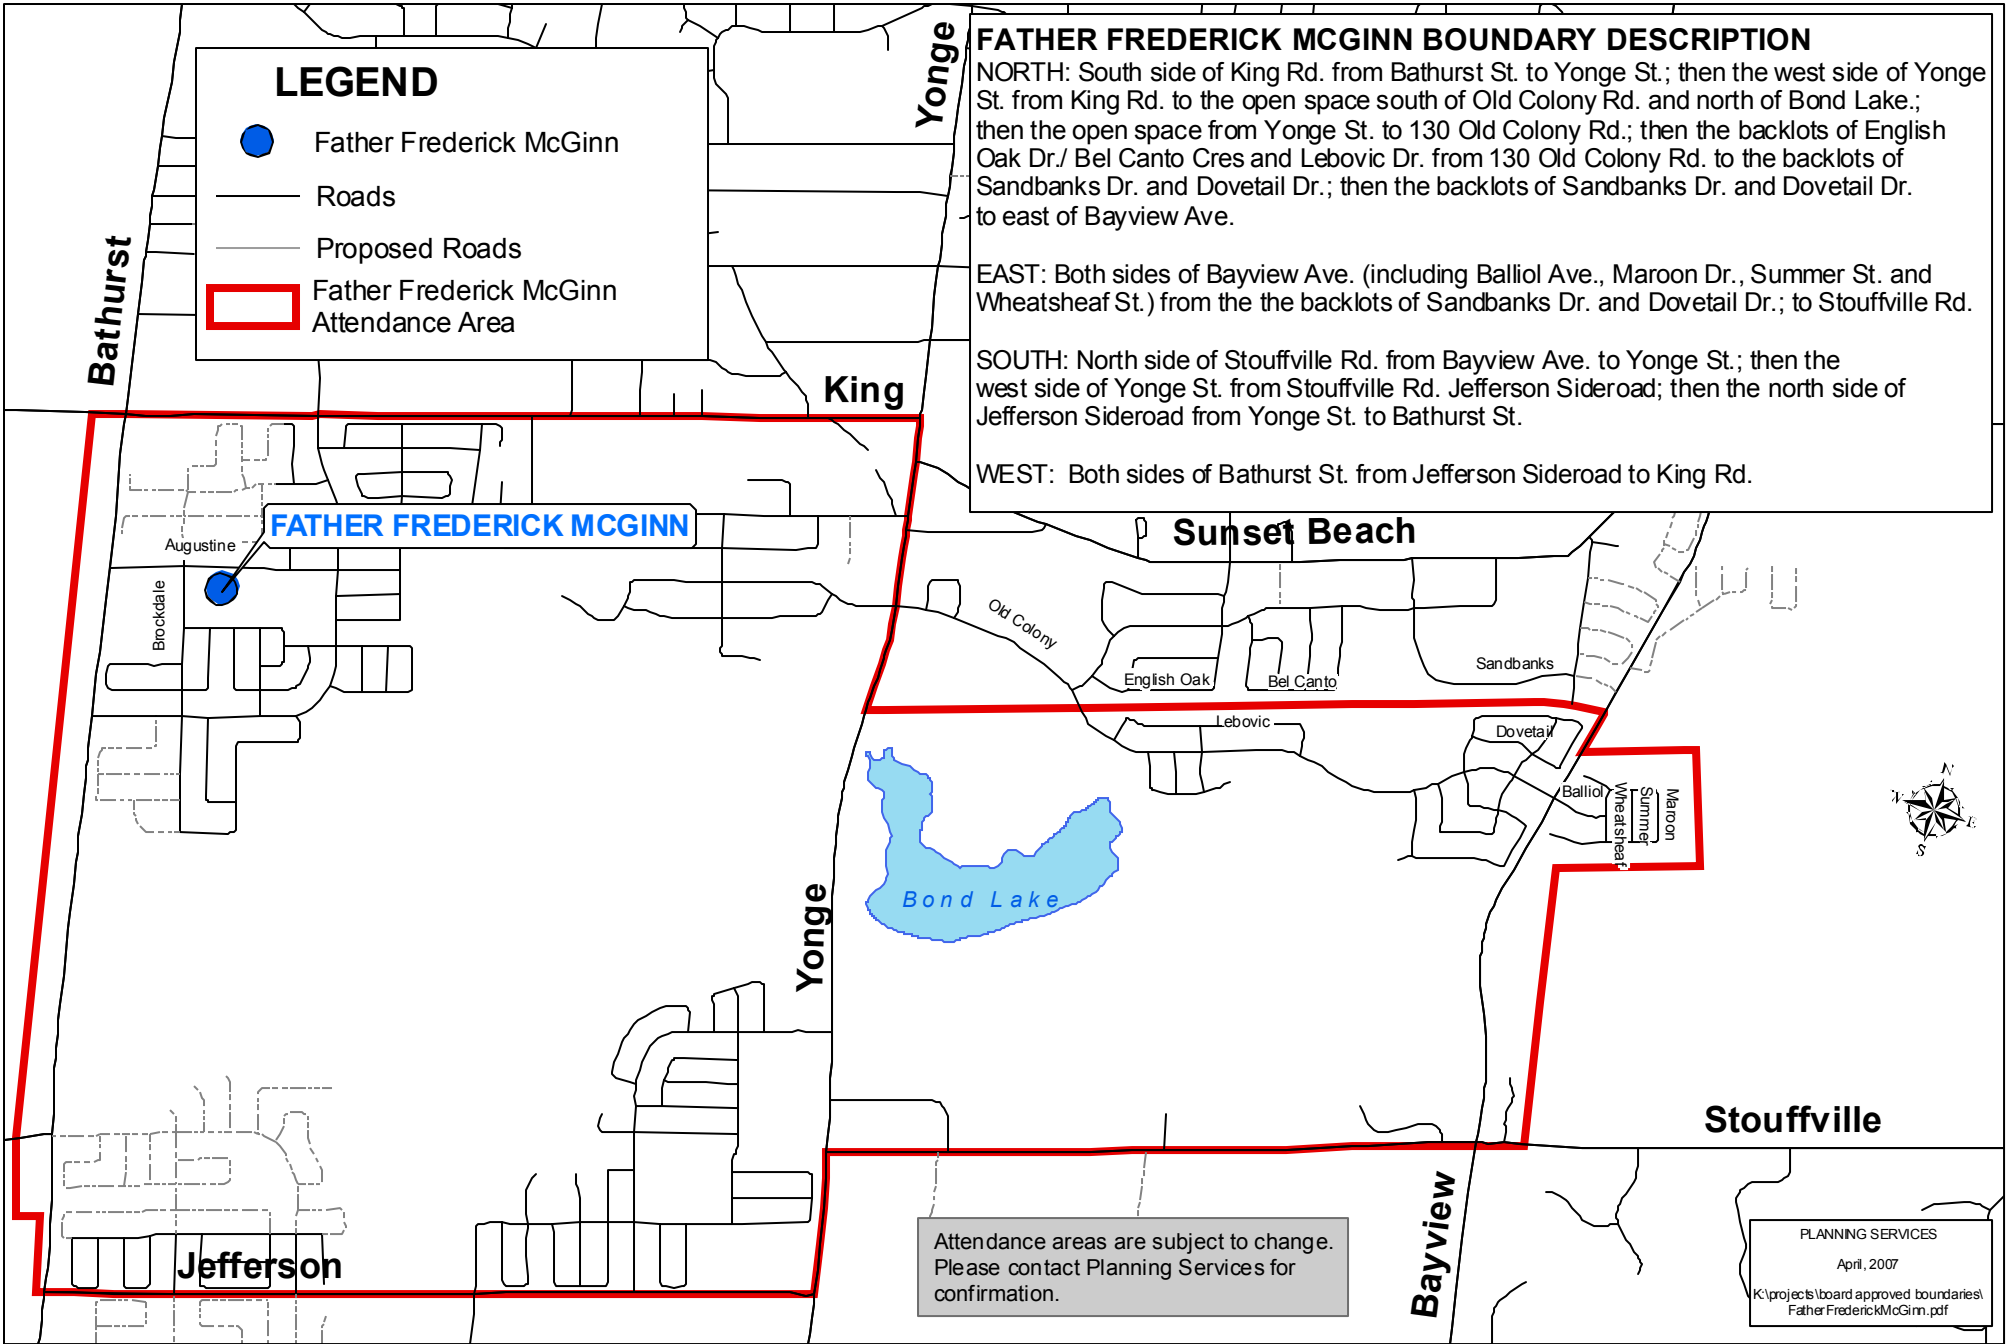

Father Frederick McGinn

61 Brockdale Street
Phone # TBD

Board Approved: May 9, 2006
Date Effective: September, 2007

LEGEND

- Father Frederick McGinn
- Roads
- - - Proposed Roads
- Father Frederick McGinn Attendance Area

FATHER FREDERICK MCGINN BOUNDARY DESCRIPTION

NORTH: South side of King Rd. from Bathurst St. to Yonge St.; then the west side of Yonge St. from King Rd. to the open space south of Old Colony Rd. and north of Bond Lake.; then the open space from Yonge St. to 130 Old Colony Rd.; then the backlots of English Oak Dr./ Bel Canto Cres and Lebovic Dr. from 130 Old Colony Rd. to the backlots of Sandbanks Dr. and Dovetail Dr.; then the backlots of Sandbanks Dr. and Dovetail Dr. to east of Bayview Ave.

EAST: Both sides of Bayview Ave. (including Balliol Ave., Maroon Dr., Summer St. and Wheatsheaf St.) from the the backlots of Sandbanks Dr. and Dovetail Dr.; to Stouffville Rd.

SOUTH: North side of Stouffville Rd. from Bayview Ave. to Yonge St.; then the west side of Yonge St. from Stouffville Rd. to Jefferson Sideroad; then the north side of Jefferson Sideroad from Yonge St. to Bathurst St.

WEST: Both sides of Bathurst St. from Jefferson Sideroad to King Rd.

Attendance areas are subject to change.
Please contact Planning Services for confirmation.

PLANNING SERVICES
April, 2007
K:\projects\board approved boundaries\ Father Frederick McGinn.pdf