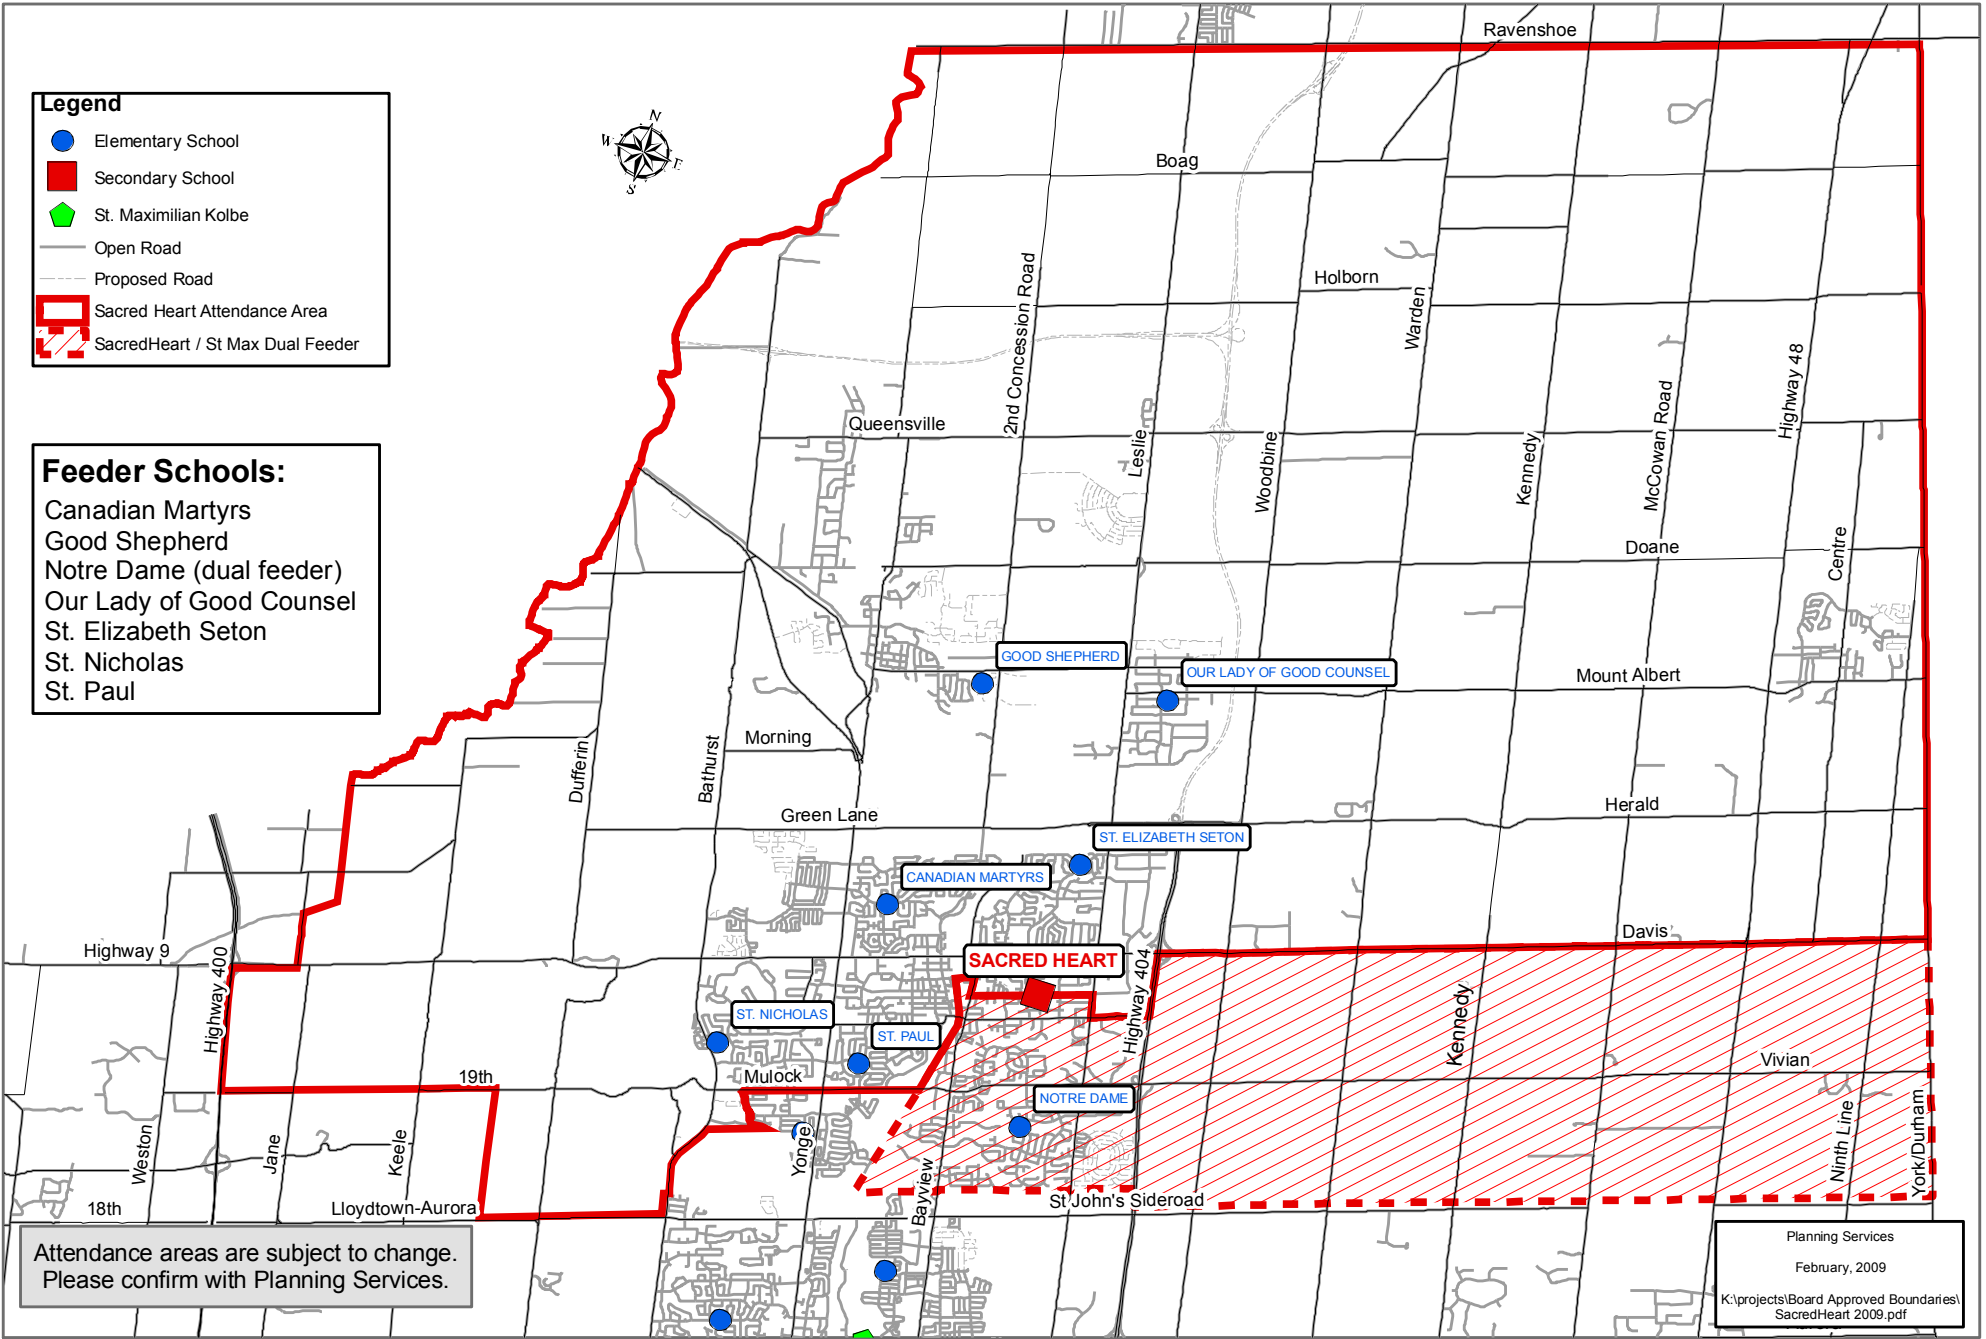

# Sacred Heart CHS

Board Approved: February 24, 2009  
Effective: Upon Opening of St. Maximilian Kolbe CHS

**Legend**

- Elementary School
- Secondary School
- ◆ St. Maximilian Kolbe
- Open Road
- - - Proposed Road
- Sacred Heart Attendance Area
- SacredHeart / St Max Dual Feeder

**Feeder Schools:**

- Canadian Martyrs
- Good Shepherd
- Notre Dame (dual feeder)
- Our Lady of Good Counsel
- St. Elizabeth Seton
- St. Nicholas
- St. Paul

Attendance areas are subject to change.  
Please confirm with Planning Services.