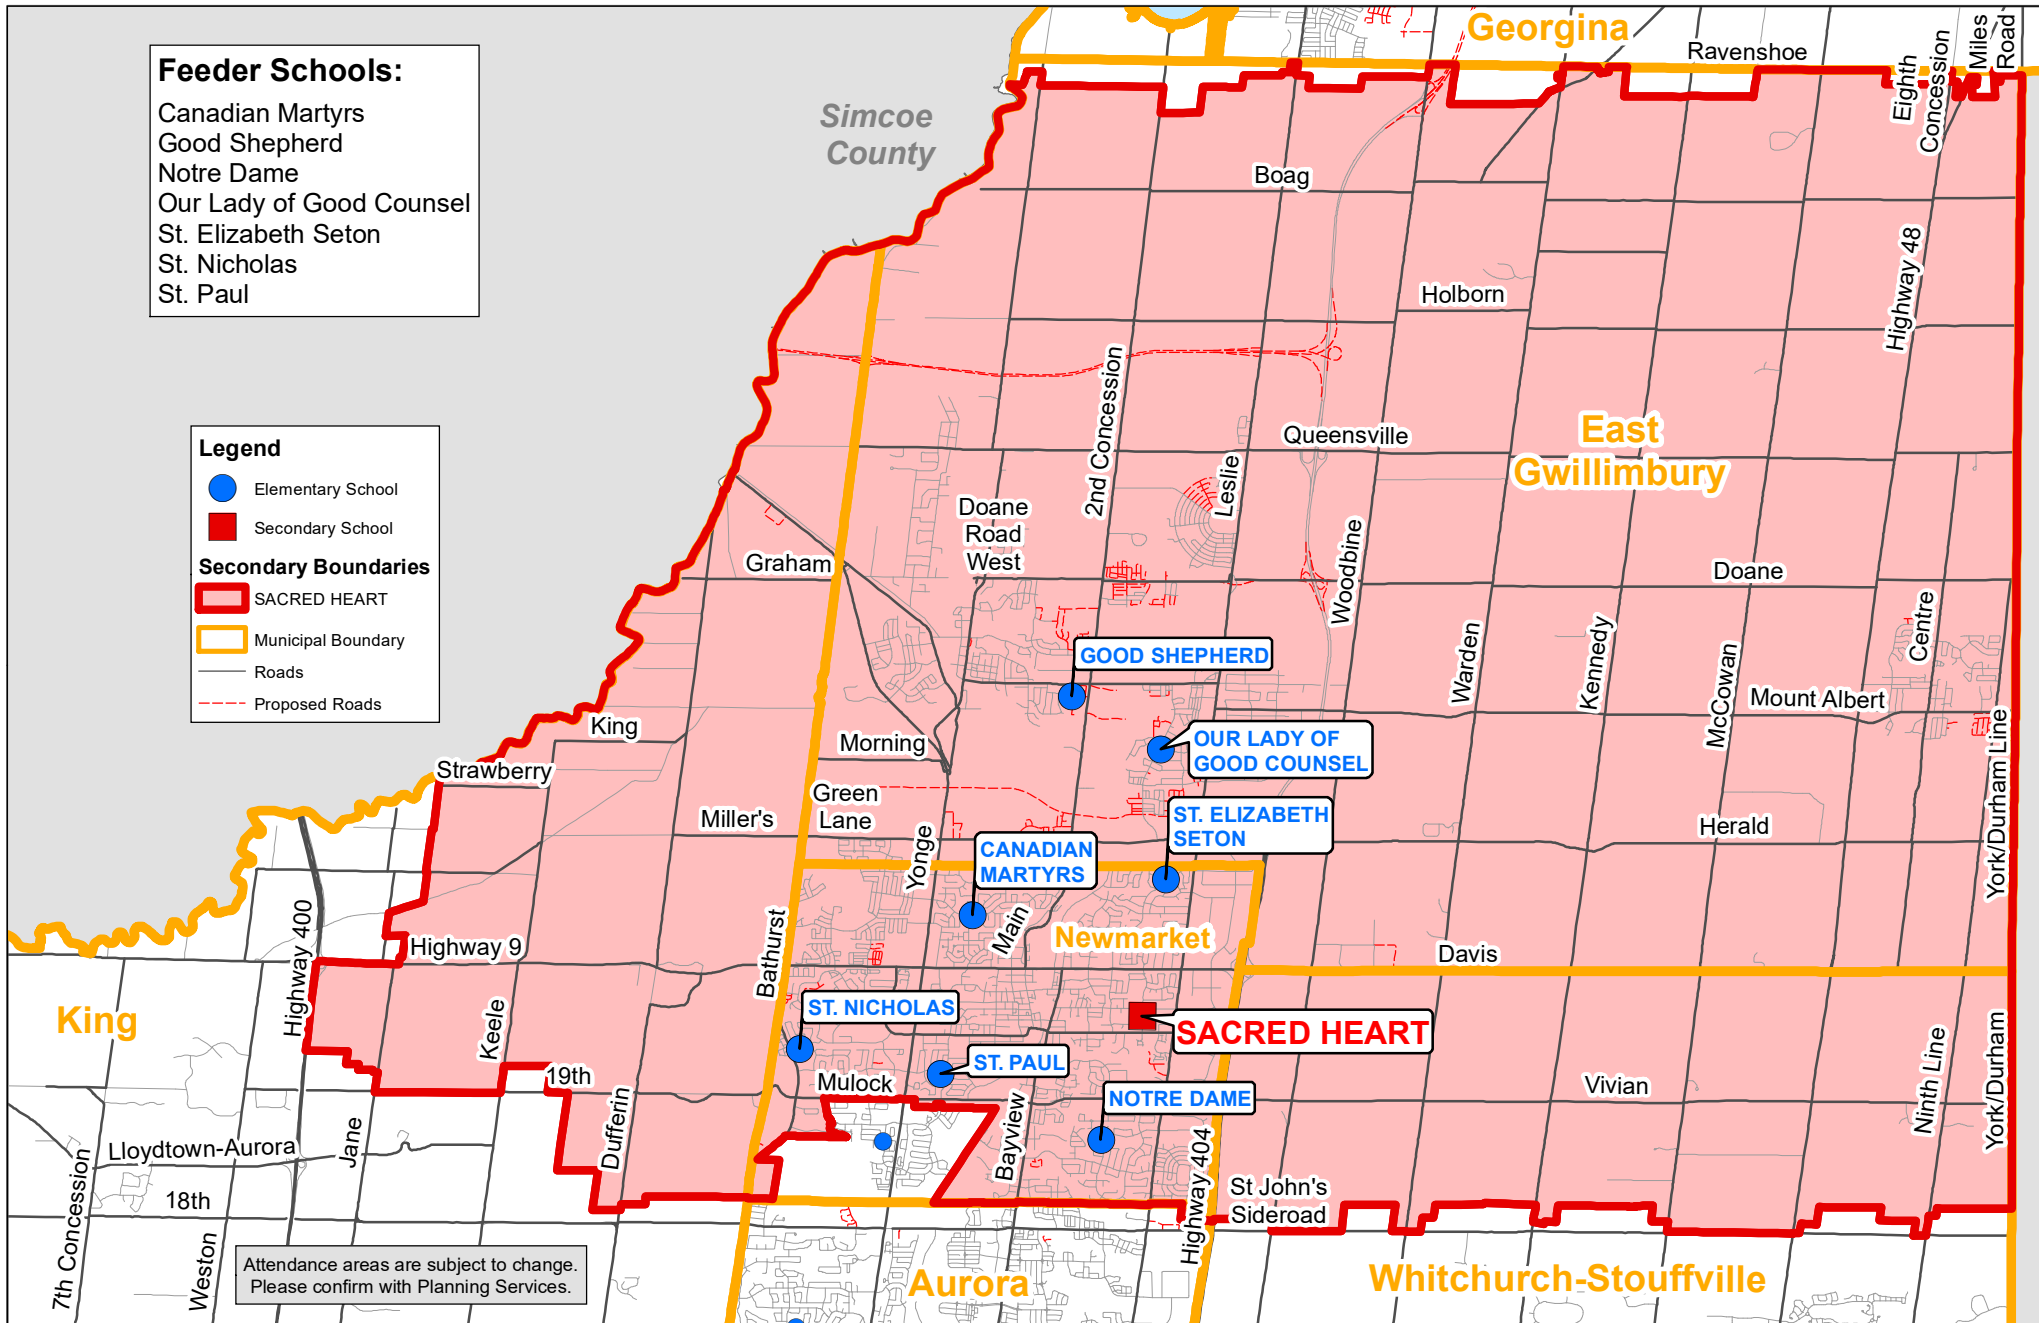

908 Lemar Road
Phone: 905-895-3340

School Attendance Area - Town of Nemarket

SACRED HEART CHS

Board Approved: June 20, 2023
Date Effective: September, 2024

Feeder Schools:

- Canadian Martyrs
- Good Shepherd
- Notre Dame
- Our Lady of Good Counsel
- St. Elizabeth Seton
- St. Nicholas
- St. Paul

Legend

- Elementary School
- Secondary School

Secondary Boundaries

- SACRED HEART
- Municipal Boundary
- Roads
- Proposed Roads

Attendance areas are subject to change.
Please confirm with Planning Services.