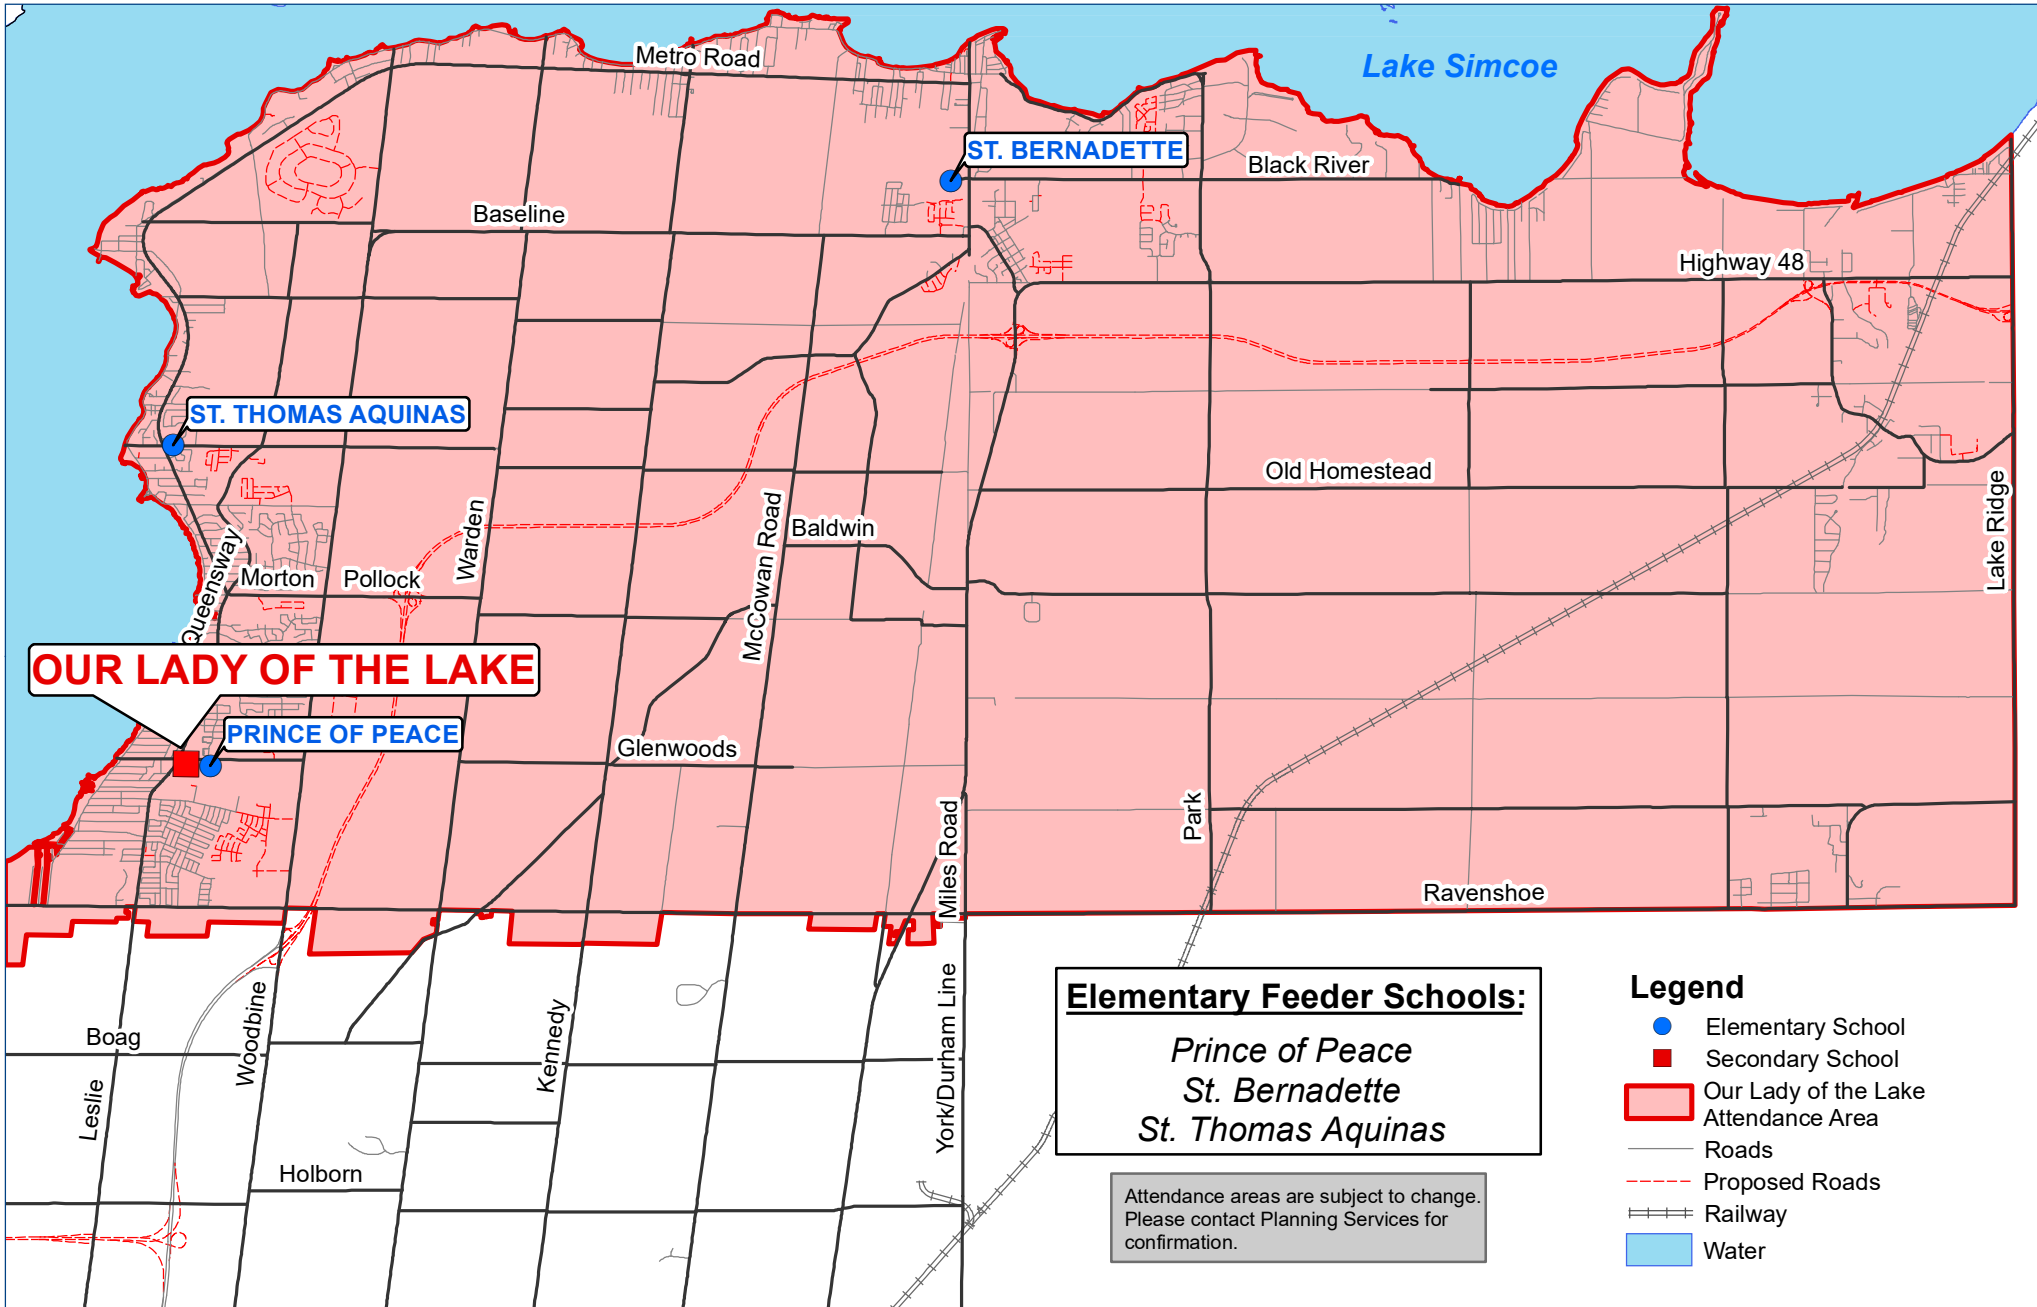

185 Glenwoods Ave.
(905) 656-9140

School Attendance Area - Town of Georgina

Our Lady of the Lake Catholic Academy (Grade 7 to 12)

Board Approved : June 22, 1999
Date Effective: September, 2000

OUR LADY OF THE LAKE

Elementary Feeder Schools:
Prince of Peace
St. Bernadette
St. Thomas Aquinas

Attendance areas are subject to change.
Please contact Planning Services for confirmation.

- Legend**
- Elementary School
 - Secondary School
 - Our Lady of the Lake Attendance Area
 - Roads
 - - - Proposed Roads
 - ⋯ Railway
 - Water