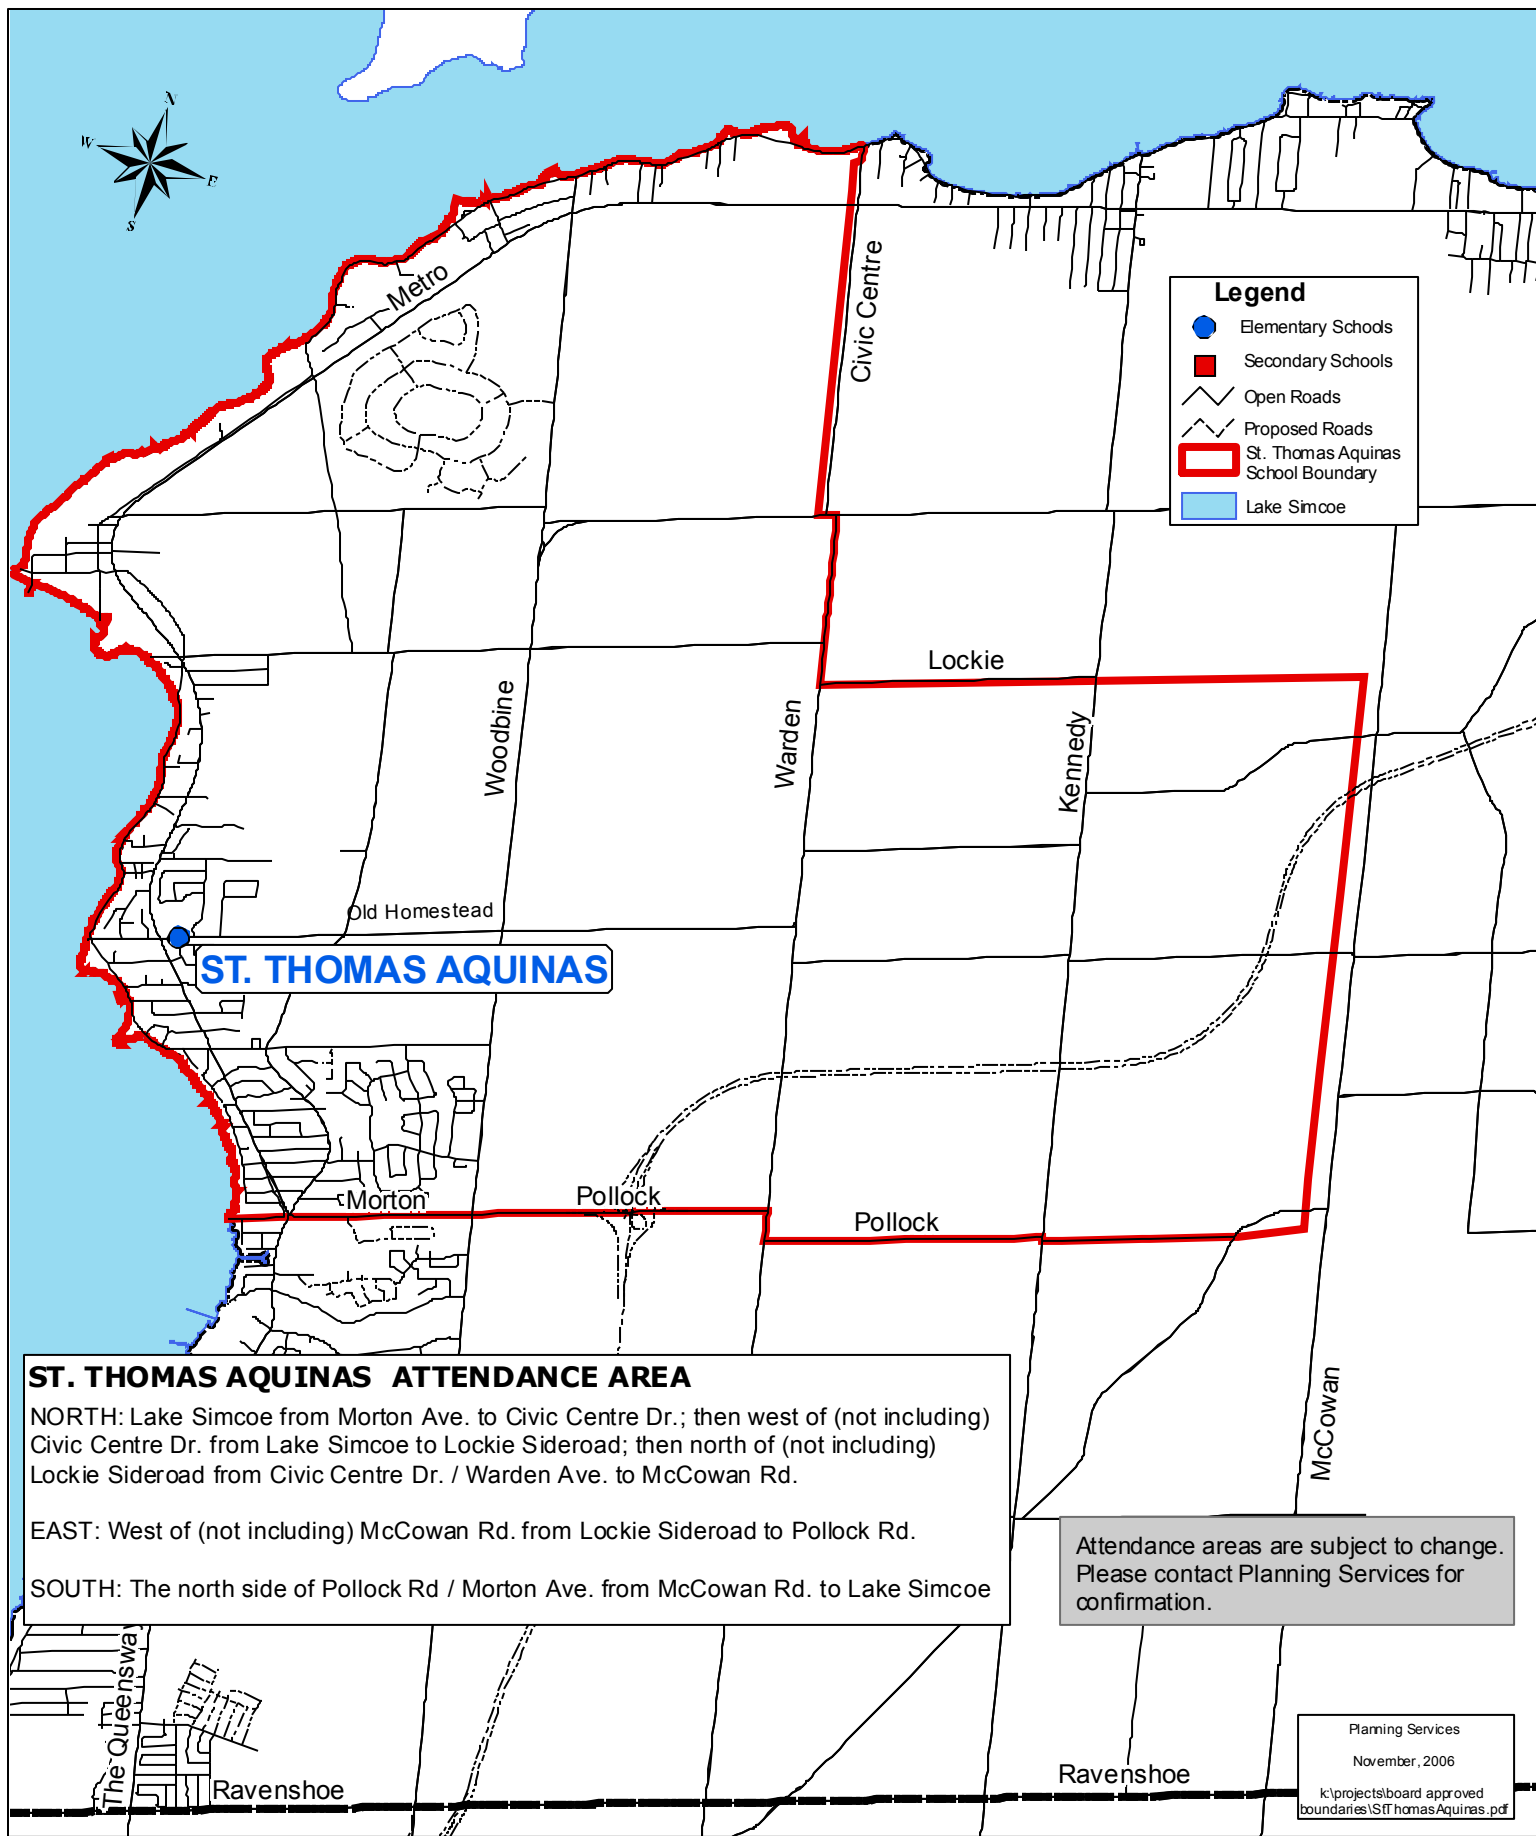

St. Thomas Aquinas (JK - Grade 6)

262 Old Homestead Road
(905) 476-7784

Date Effective: Upon Opening of
Prince of Peace

Legend

- Elementary Schools
- Secondary Schools
- Open Roads
- Proposed Roads
- St. Thomas Aquinas School Boundary
- Lake Simcoe

ST. THOMAS AQUINAS ATTENDANCE AREA

NORTH: Lake Simcoe from Morton Ave. to Civic Centre Dr.; then west of (not including) Civic Centre Dr. from Lake Simcoe to Lockie Sideroad; then north of (not including) Lockie Sideroad from Civic Centre Dr. / Warden Ave. to McCowan Rd.

EAST: West of (not including) McCowan Rd. from Lockie Sideroad to Pollock Rd.

SOUTH: The north side of Pollock Rd / Morton Ave. from McCowan Rd. to Lake Simcoe

Attendance areas are subject to change. Please contact Planning Services for confirmation.

French Immersion Boundary Map

Host School: ST THOMAS AQUINAS

Legend

- Elementary School
- Secondary School
- French Immersion Boundaries
- Municipal Boundary