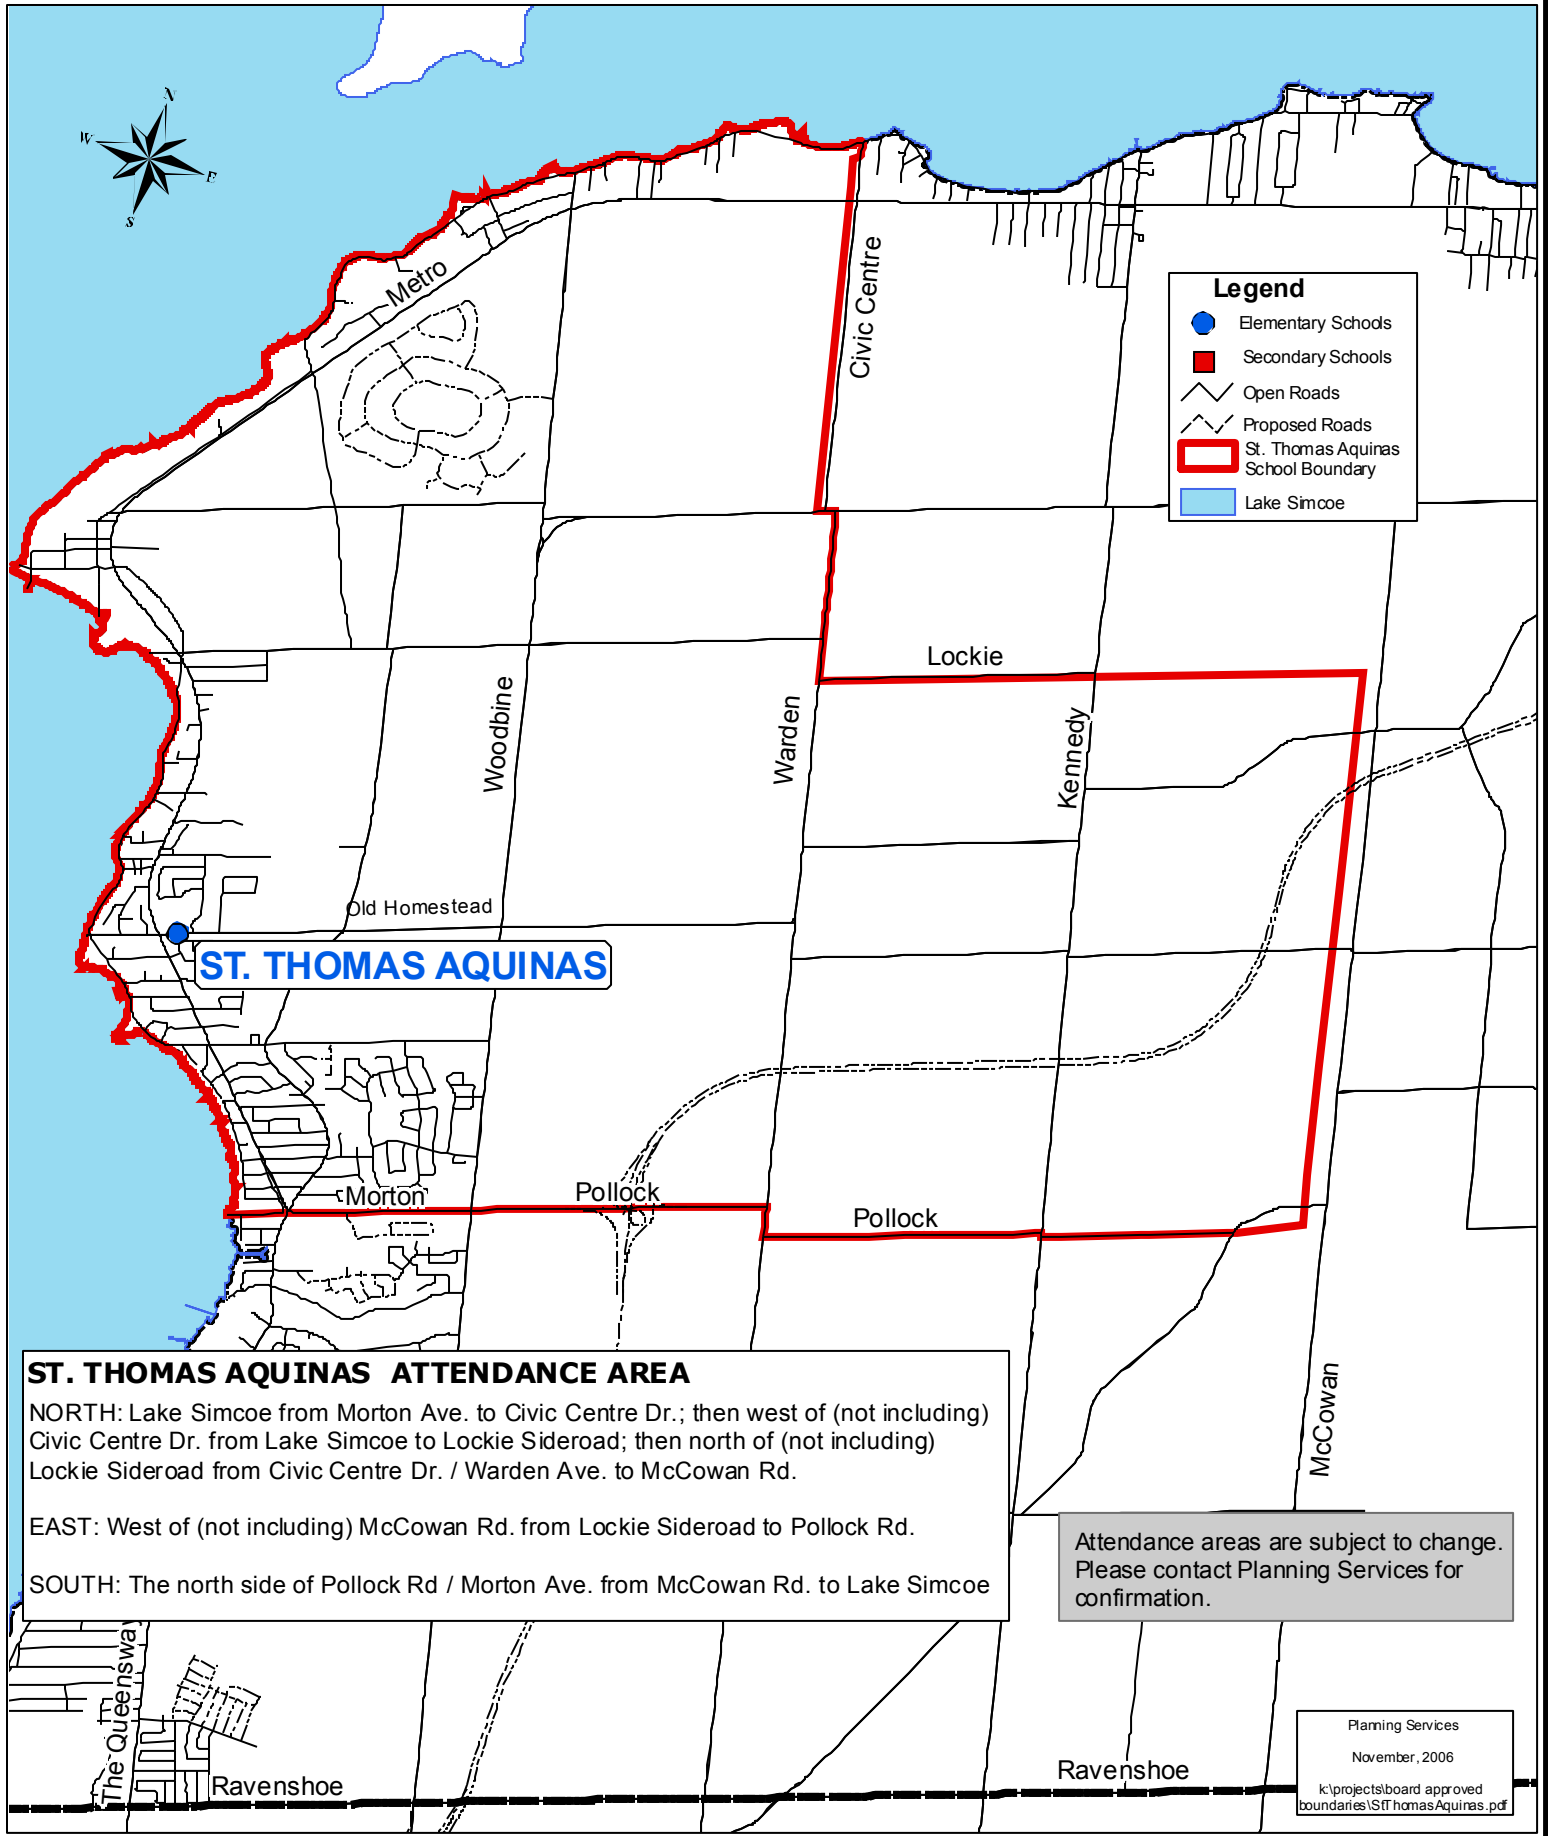

St. Thomas Aquinas (JK - Grade 6)

262 Old Homestead Road
(905) 476-7784

Date Effective: Upon Opening of
Prince of Peace

Legend

- Elementary Schools
- Secondary Schools
- Open Roads
- Proposed Roads
- St. Thomas Aquinas School Boundary
- Lake Simcoe

ST. THOMAS AQUINAS ATTENDANCE AREA

NORTH: Lake Simcoe from Morton Ave. to Civic Centre Dr.; then west of (not including) Civic Centre Dr. from Lake Simcoe to Lockie Sideroad; then north of (not including) Lockie Sideroad from Civic Centre Dr. / Warden Ave. to McCowan Rd.

EAST: West of (not including) McCowan Rd. from Lockie Sideroad to Pollock Rd.

SOUTH: The north side of Pollock Rd / Morton Ave. from McCowan Rd. to Lake Simcoe

Attendance areas are subject to change. Please contact Planning Services for confirmation.