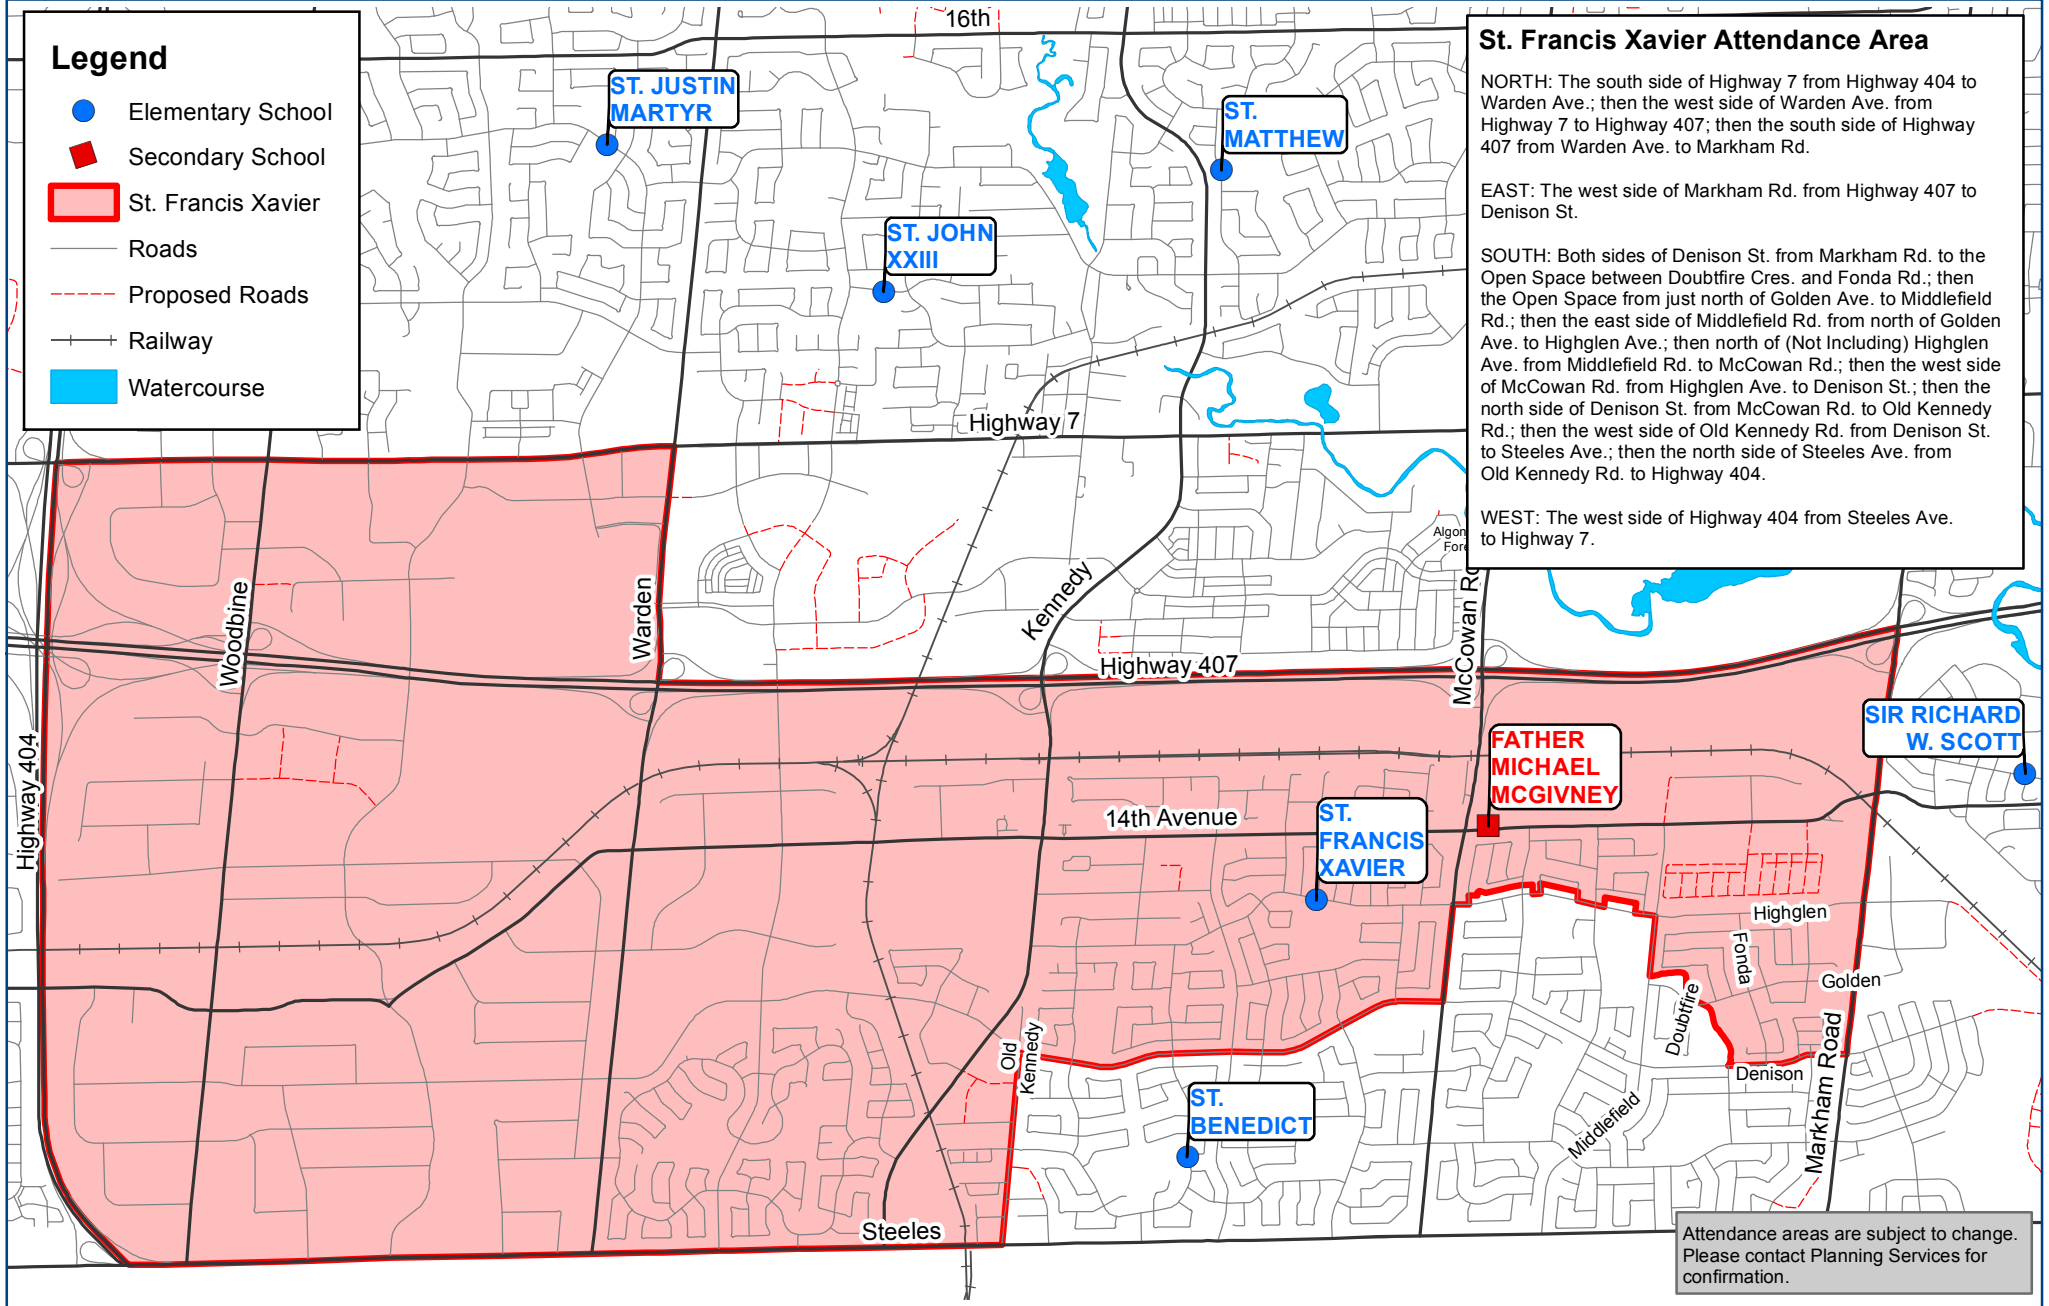

St. Francis Xavier Attendance Area

NORTH: The south side of Highway 7 from Highway 404 to Warden Ave.; then the west side of Warden Ave. from Highway 7 to Highway 407; then the south side of Highway 407 from Warden Ave. to Markham Rd.

EAST: The west side of Markham Rd. from Highway 407 to Denison St.

SOUTH: Both sides of Denison St. from Markham Rd. to the Open Space between Doubtfire Cres. and Fonda Rd.; then the Open Space between just north of Golden Ave. to Middlefield Rd.; then the east side of Middlefield Rd. from north of Golden Ave. to Highglen Ave.; then north of (Not Including) Highglen Ave. from Middlefield Rd. to McCowan Rd.; then the west side of McCowan Rd. from Highglen Ave. to Denison St.; then the north side of Denison St. from McCowan Rd. to Old Kennedy Rd.; then the west side of Old Kennedy Rd. from Denison St. to Steeles Ave.; then the north side of Steeles Ave. from Old Kennedy Rd. to Highway 404.

WEST: The west side of Highway 404 from Steeles Ave. to Highway 7.

Attendance areas are subject to change. Please contact Planning Services for confirmation.

French Immersion Boundary Map

Host School: ST. FRANCIS XAVIER CES

Legend

- Elementary School
- Secondary School
- French Immersion Boundary
- Municipal Boundary