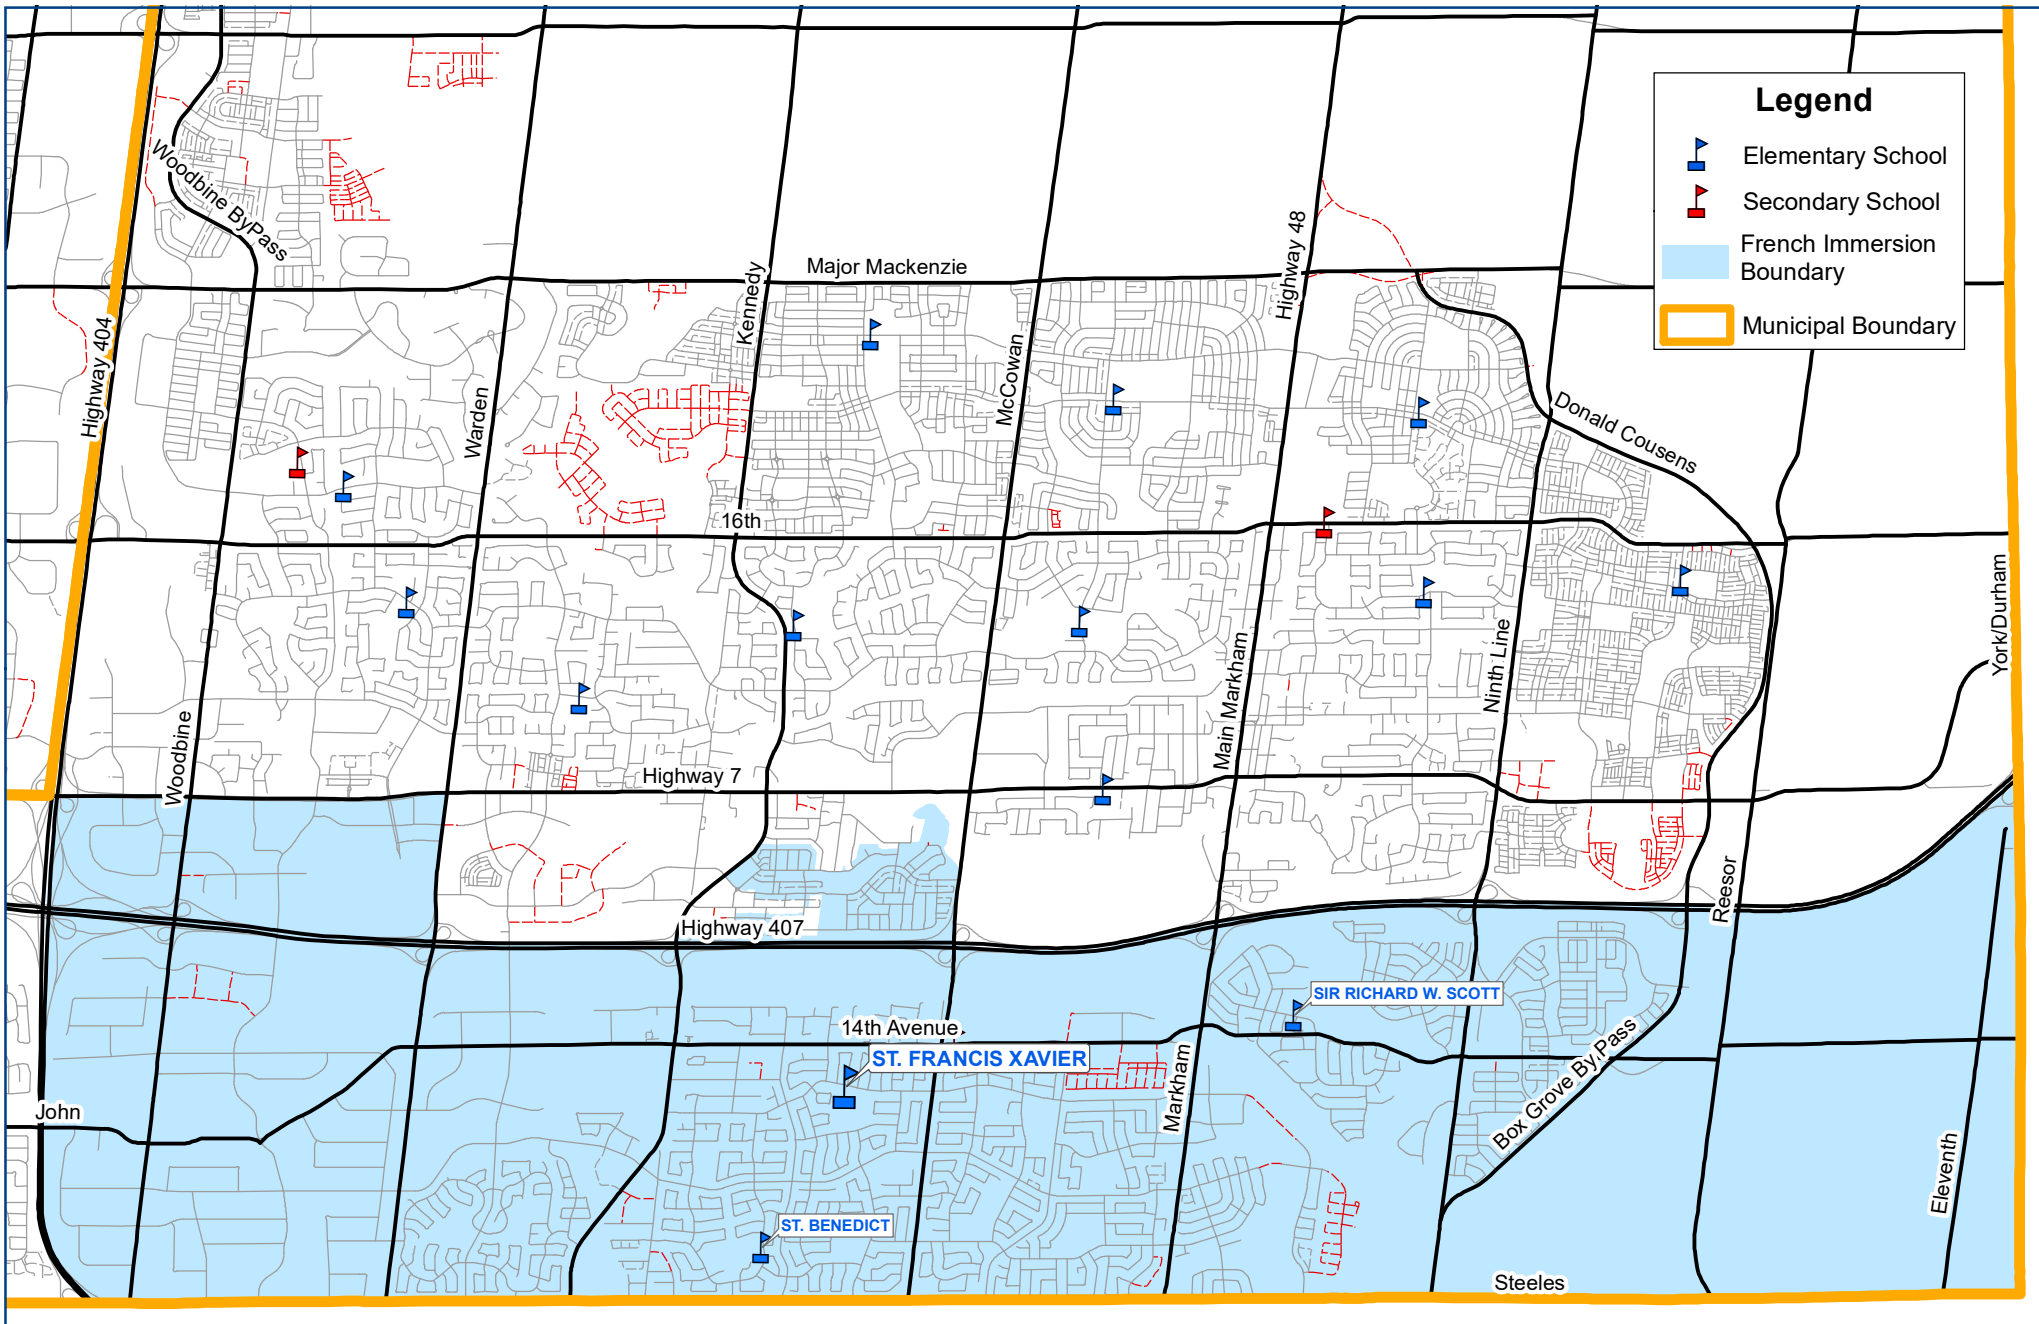

St. Francis Xavier Attendance Area

NORTH: The south side of Highway 7 from Highway 404 to Warden Ave.; then the west side of Warden Ave. from Highway 7 to Highway 407; then the south side of Highway 407 from Warden Ave. to Markham Rd.

EAST: The west side of Markham Rd. from Highway 407 to Denison St.

SOUTH: Both sides of Denison St. from Markham Rd. to the Open Space between Doubtfire Cres. and Fonda Rd.; then the Open Space between just north of Golden Ave. to Middlefield Rd.; then the east side of Middlefield Rd. from north of Golden Ave. to Highglen Ave.; then north of (Not Including) Highglen Ave. from Middlefield Rd. to McCowan Rd.; then the west side of McCowan Rd. from Highglen Ave. to Denison St.; then the north side of Denison St. from McCowan Rd. to Old Kennedy Rd.; then the west side of Old Kennedy Rd. from Denison St. to Steeles Ave.; then the north side of Steeles Ave. from Old Kennedy Rd. to Highway 404.

WEST: The west side of Highway 404 from Steeles Ave. to Highway 7.

Attendance areas are subject to change. Please contact Planning Services for confirmation.

French Immersion Boundary Map

Host School: ST. FRANCIS XAVIER CES

Legend

- Elementary School
- Secondary School
- French Immersion Boundary
- Municipal Boundary