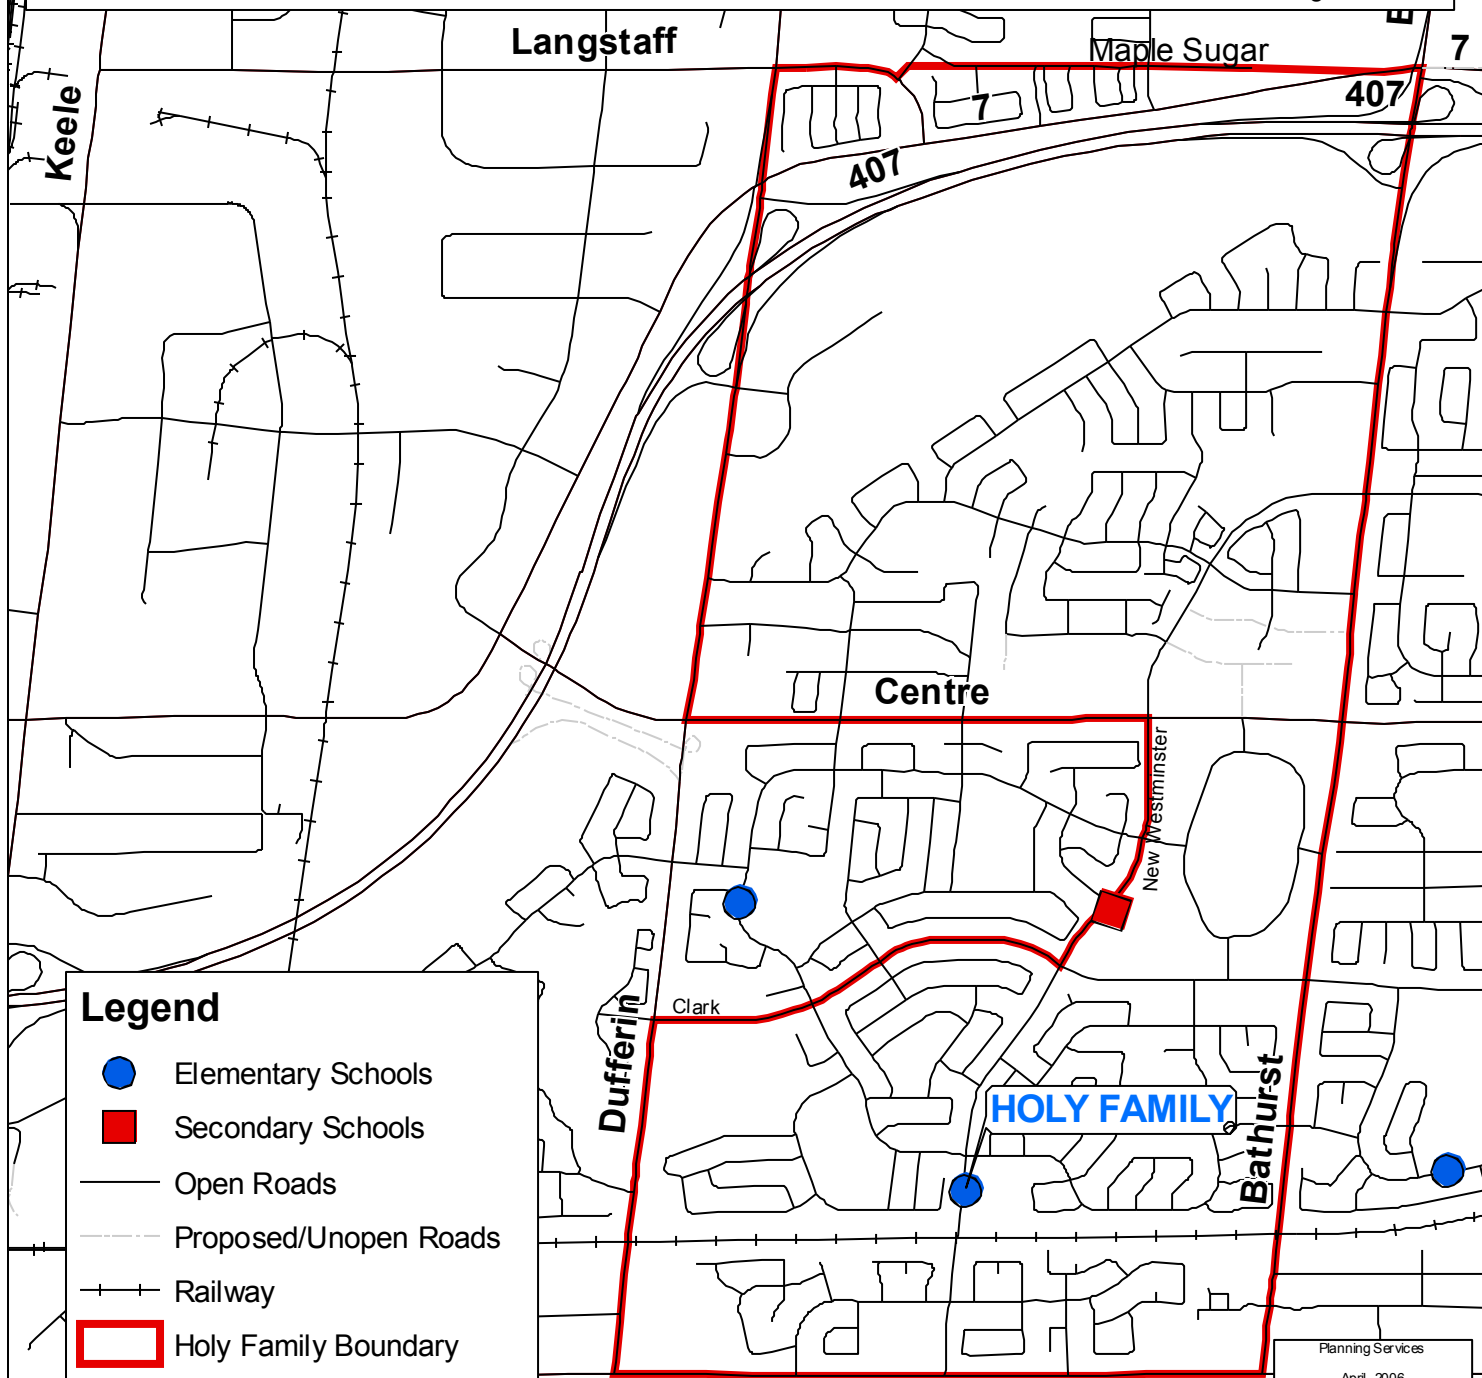

## BOUNDARY DESCRIPTION

**NORTH:** Both sides of Langstaff Rd. from Dufferin St. to Maple Sugar Lane; then the south side of Maple Sugar Lane from Langstaff Rd. to Highway 7; then the south side of Highway 7 from Maple Sugar Lane to Bathurst St.

**EAST:** The west side of Bathurst St. from Highway 7 to Steeles Ave.

**SOUTH:** The north side of Steeles Ave. from Bathurst St. to Dufferin St.

**WEST:** East side of Dufferin St. from Steeles Ave. to Clark Ave.; then the south side of Clark Ave. from Dufferin St. to New Westminster Dr.; then the east side of New Westminster Dr. from Clark Ave to Centre St.; then the north side of Centre St. from New Westminster Dr. to Dufferin St.; Then the east side of Dufferin St. from Centre St. to Langstaff Rd.

### Legend

- Elementary Schools
- Secondary Schools
- Open Roads
- - - Proposed/Unopen Roads
- + + Railway
- Holy Family Boundary